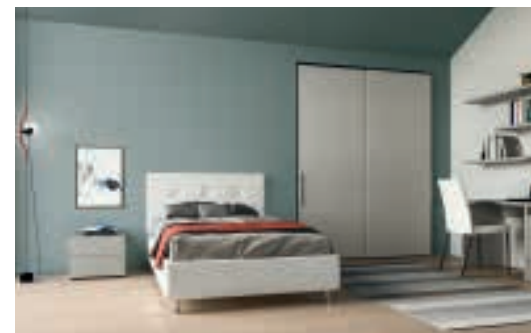

PRATICO

composizione: **PTN313**

page 78/79

Armadio con 2 ante Scorrevoli LINK
Finitura Eco Limo
L.1842 - H.2530 - P.640 (+22 di maniglia)

Comodino 2 cassetti AMBRA
Finitura Eco Limo
L.517 - H.417 - P.486

Letto 1 piazza e mezza EROS IMBOTTITO
Finitura Ecopelle Bianco
L.1337 - H.1040 - P.2039

Scrivanina con Cassettiera HOTELLO
Finitura Eco Limo
L.1377 - H.745 - P.545

Mensole
Finitura Eco Limo

Sedia ZARA
Finitura Ecopelle Bianco con gambe in Titanio
L.420 - H.980 - P.600

LINK wardrobe with 2 sliding doors
Eco Limo finish
W.1842 - H.2530 - D.640 (+22 handle)

AMBRA bedside table with 2 drawers
Eco Limo finish
W.517 - H.417 - D.486

EROS UPHOLSTERED Queen-sized bed
Bianco eco-leather finish
W.1337 - H.1040 - D.2039

HOTELLO desk with drawer unit
Eco Limo finish
W.1377 - H.745 - D.545

Shelves
Eco Limo finish

ZARA chair
Bianco eco-leather finish with Titanio legs
W.420 - H.980 - D.600