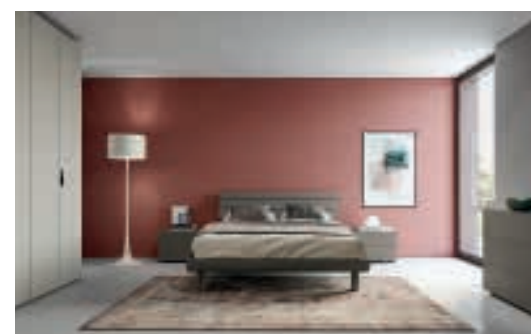

composizione: PTN308
page 54/55

Armadio con 6 ante Battenti LISCE
Finitura Eco Limo
Maniglia PNG833 Nero Opaco
L.2749 - H.2530 - P.598

Comodini 2 cassetti DADO
Finitura Eco Pepe
L.517 - H.416 - P.486

Comò 3 cassetti DADO
Finitura Eco Pepe
L.1207 - H.786 - P.486

Letto Matrimoniale MISTRAL con ring Bombato
Finitura Eco Pepe
L.1713 - H.930 - P.2125

Specchiera DELFI
L.1000 - H.640 - P.25

LISCE wardrobe with 6 hinged doors
Eco Limo finish
Matt Nero handle PNG833
W.2749 - H.2530 - D.598

DADO bedside tables with 2 drawers
Eco Pepe finish
W.517 - H.416 - D.486

DADO dresser with 3 drawers
Eco Pepe finish
W.1207 - H.786 - D.486

MISTRAL double bed with curved frame
Eco Pepe finish
W.1713 - H.930 - D.2125

DELFI mirror
W.1000 - H.640 - D.25