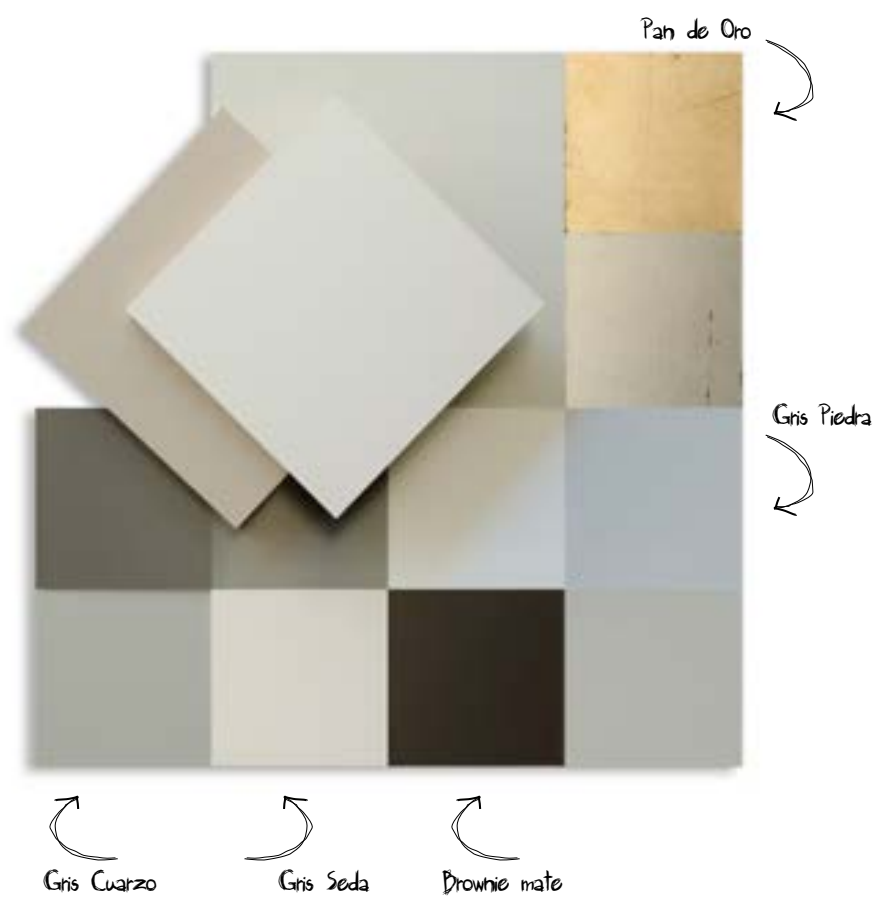

The king of my own palace