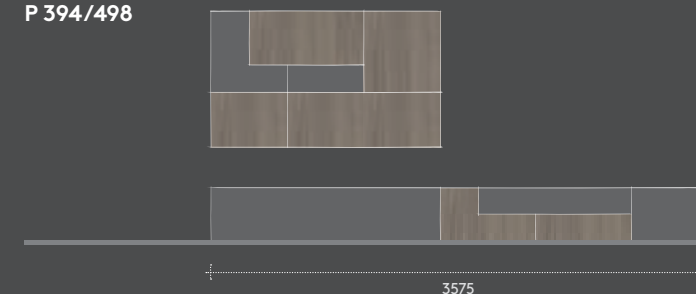

Pink: NCS S 4010-Y90R
Green: NCS S 7010-B30G

see page 22-23

PROPOSTE DI COMPOSIZIONE / Composition ideas

COMP. KD005A

L 3575
H 1800
P 394/498

COMP. KD005B

L 2475
H 1800
P 394/498

06 /Interior