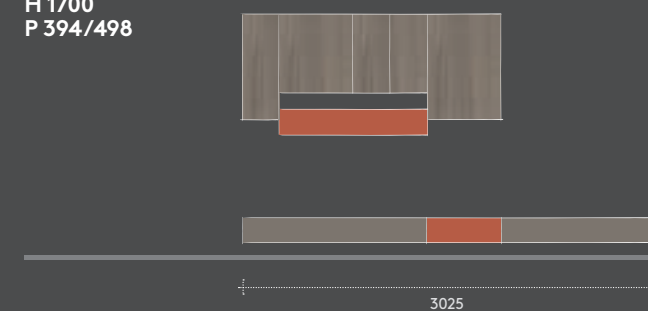

PROPOSTE DI COMPOSIZIONE / Composition ideas

COMP. KD001A

L 3025
H 1700
P 394/498