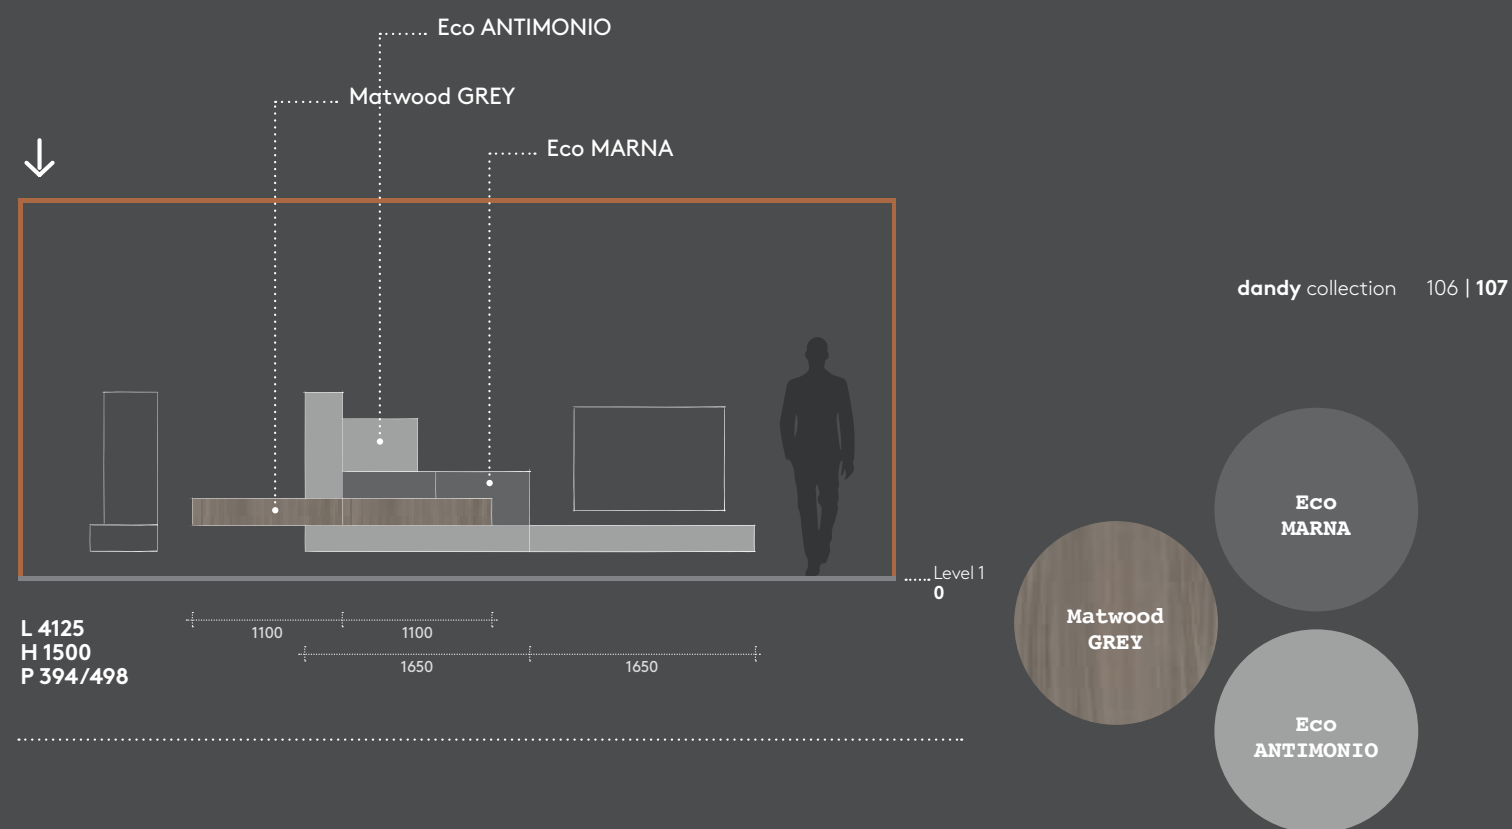

07 /Interior

Dandy collection

FINITURE

P 498
Moduli Standard
Eco ANTIMONIO

P 394
Moduli Standard
Matwood GREY / Eco ANTIMONIO

P 394
Moduli Inside
Eco MARNA con frontale
Matwood GREY

Madia
Eco ANTIMONIO / Matwood GREY
Eco MARNA /
Staffe TITANIO metallizzato

Tavolini Combo
Eco ANTIMONIO / Matwood GREY
Eco MARNA

FINITURE PARETI
Giallo: NCS S 3030-Y10R
Blu: NCS S 6020-R90B
Bianco: NCS S 0300-N

vedi pagina 30-31

FINISHES

P 394
Standard units
Eco ANTIMONIO

P 394
Standard units
Matwood GREY / Eco ANTIMONIO

P 394
Units Inside
Eco MARNA with front
Matwood GREY

Sideboard
Eco ANTIMONIO / Matwood GREY
Eco MARNA /
Metallic TITANIO brackets

Combo tables
Eco ANTIMONIO / Matwood GREY
Eco MARNA

WALL FINISHES
Yellow: NCS S 3030-Y10R
Blue: NCS S 6020-R90B
White: NCS S 0300-N

see page 30-31

PROPOSTE DI COMPOSIZIONE / Composition ideas

COMP. KD007A

COMP. KD007B