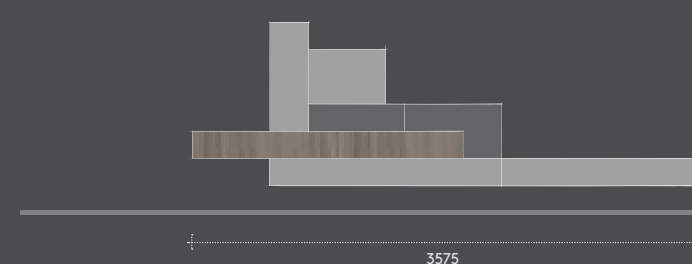

PROPOSTE DI COMPOSIZIONE / Composition ideas

COMP. KD007A

L 3575
H 1365
P 394/498