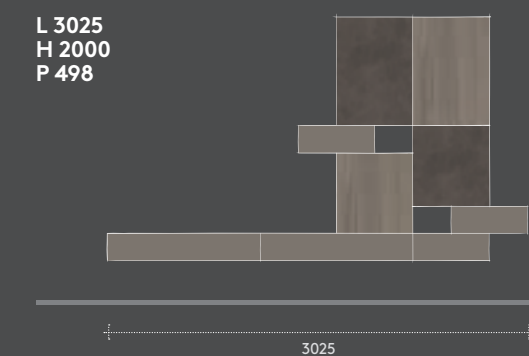

COMP. KD008B

L 3025
H 2000
P 498