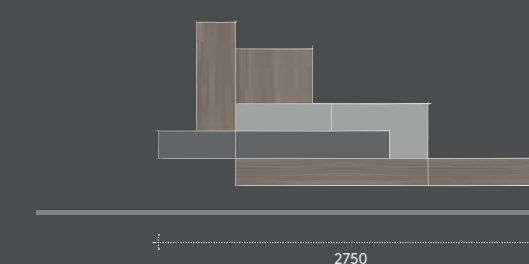

COMP. KD007B

L 2750
H 1365
P 394/498