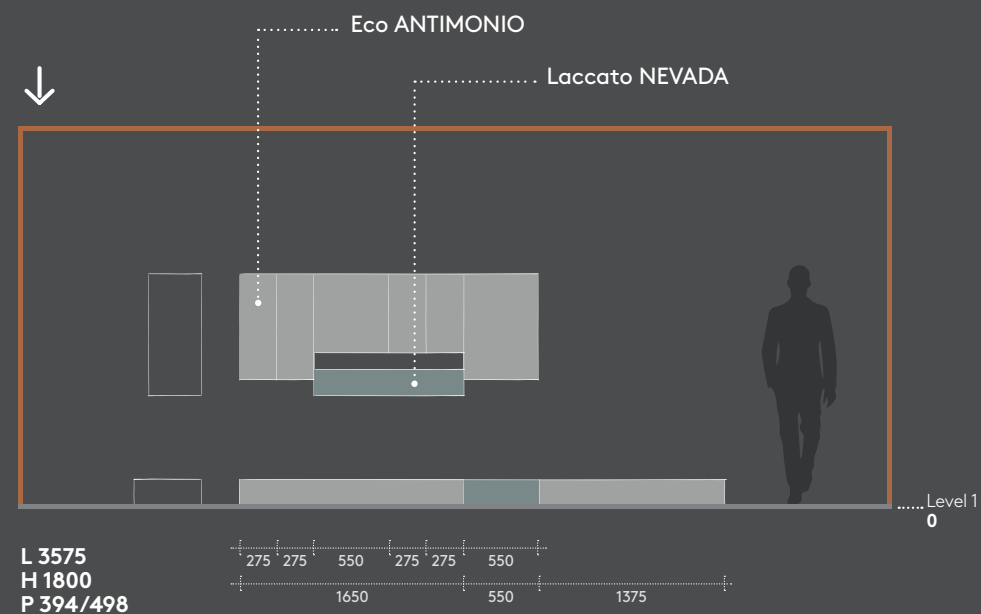

01 /Interior

Dandy collection

KD001
L 3575 H 1800 P 394 / 498

FINITURE

Moduli Standard
Eco ANTIMONIO

Moduli Fold
Laccato Opaco NEVADA

FINITURE PARETI
Azzurro: NCS S 5020-R90B

vedi pagina 6-7

FINISHES

Standard units
Eco ANTIMONIO

Units Fold
Matt lacquered NEVADA

WALL FINISHES
Light blue: NCS S 5020-R90B

see page 6-7

dandy collection 94 | 95

PROPOSTE DI COMPOSIZIONE / Composition ideas

COMP. KD001A

L 3025
H 1700
P 394/498

COMP. KD001B

L 2475
H 1700
P 394/498