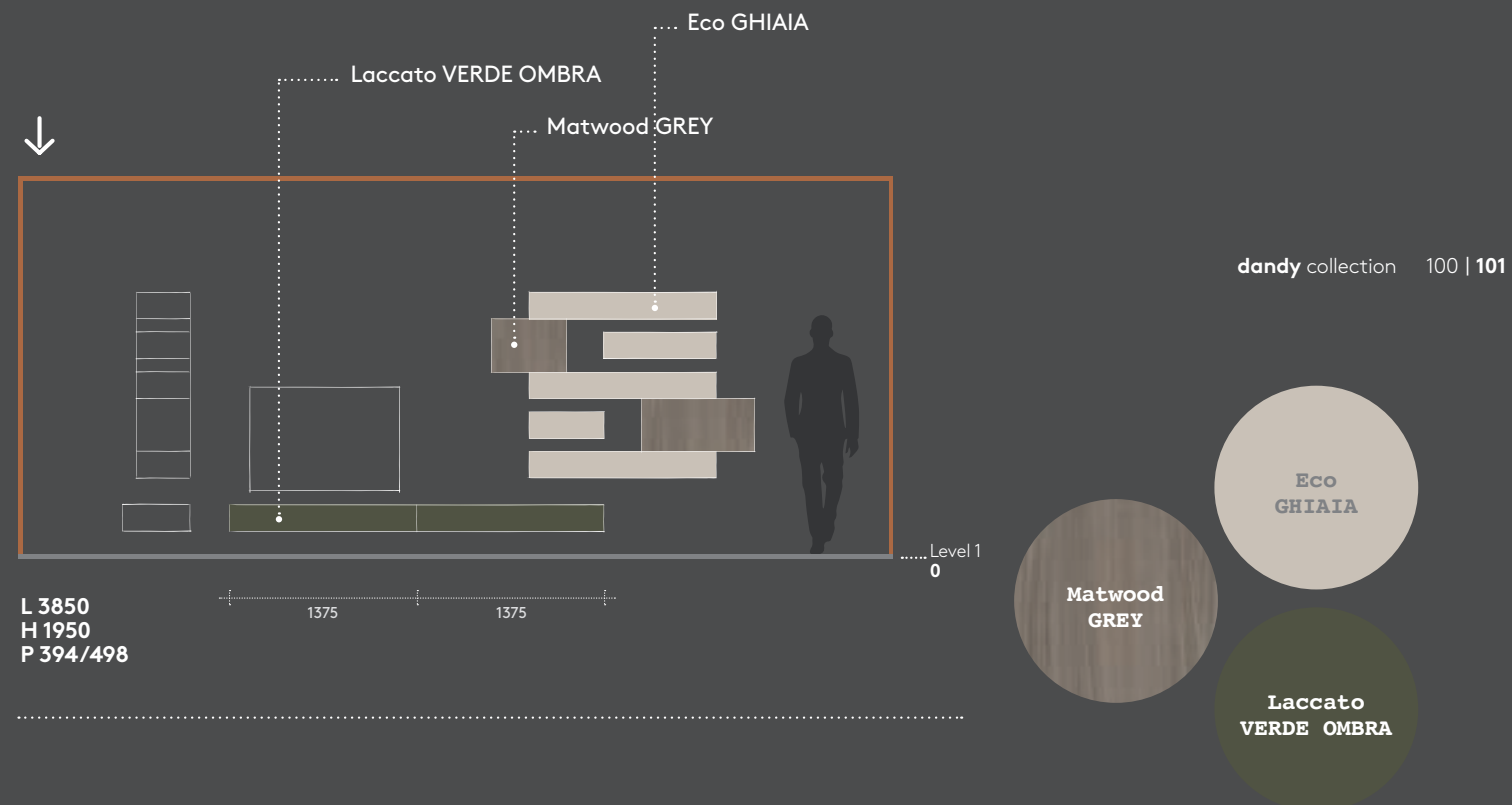

04 /Interior

Dandy collection

KD004

L 3850 H 1950 P 394/498

FINITURE

P 498

Moduli Standard

Laccato Opaco VERDE OMBRA

P 394

Moduli Standard

Eco GHIAIA

Moduli Fold

Matwood GREY

FINITURE PARETI

Rosso: NCS S 5030-Y90R

Blu: NCS S 6020-R90B

vedi pagina 18-19

FINISHES

P 498

Standard units

Matt lacquered VERDE OMBRA

P 394

Standard units

Eco GHIAIA

Fold Units

Matwood GREY

WALL FINISHES

Red: NCS S 5030-Y90R

Blue: NCS S 6020-R90B

see page 18-19

IKONA

PROPOSTE DI COMPOSIZIONE / Composition ideas

COMP. KD004A

L 3440
H 1950
P 394/498

COMP. KD004B

L 2475
H 1950
P 394/498