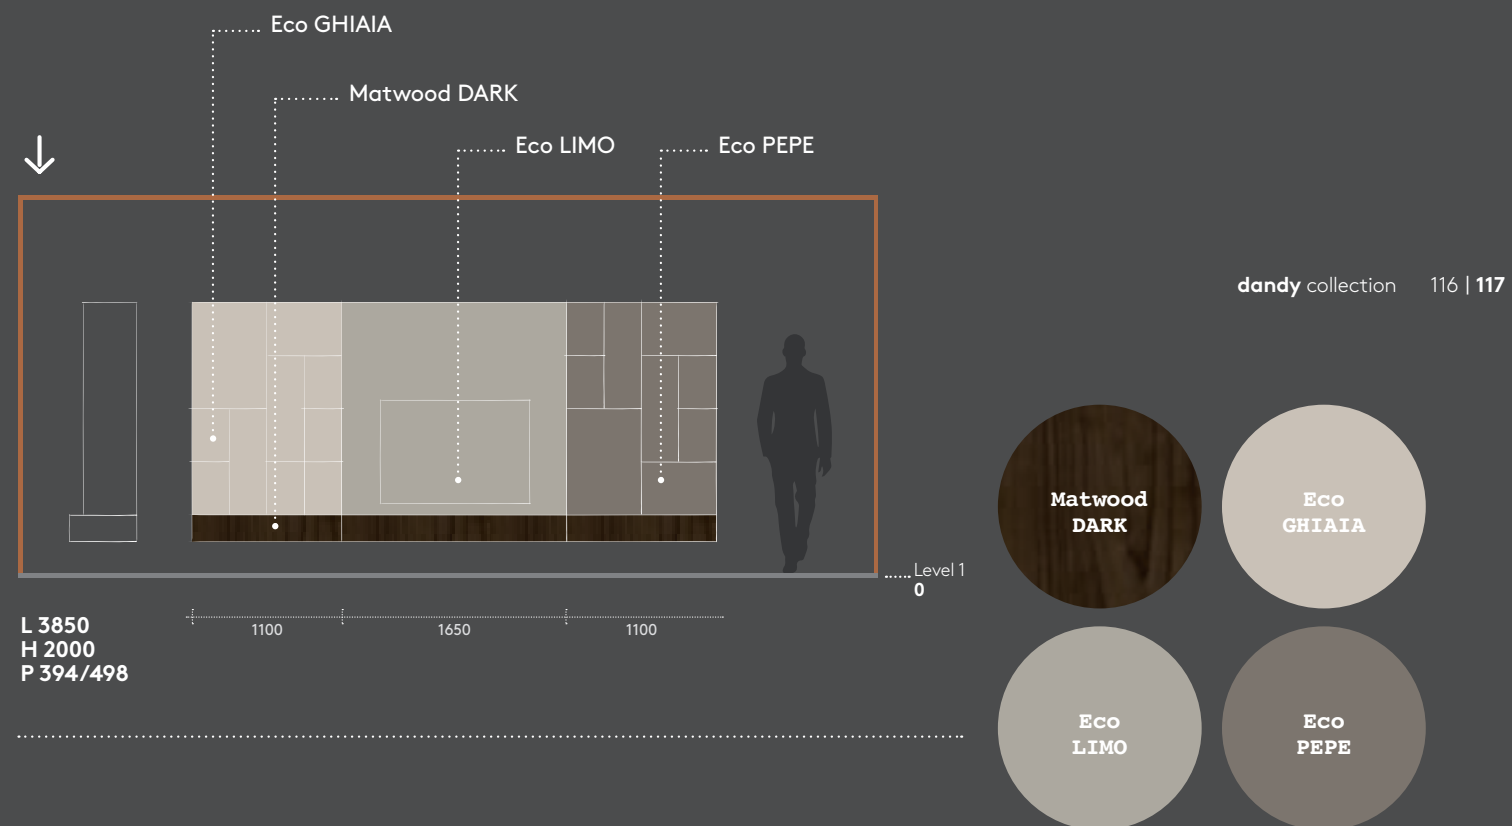

PROPOSTE DI COMPOSIZIONE / Composition ideas

COMP. KD012A

L 2200
H 2000
P 394/498

2200

COMP. KD012B

L 2475
H 2000
P 394/498

2475