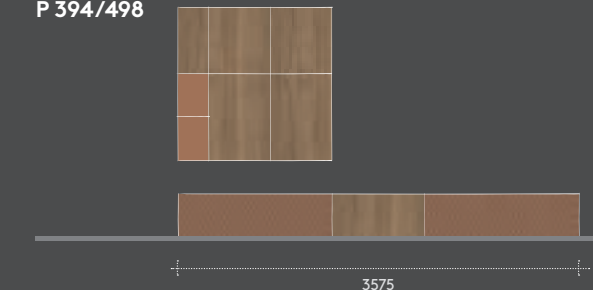

COMP. KD006B

L 3575
H 2200
P 394/498