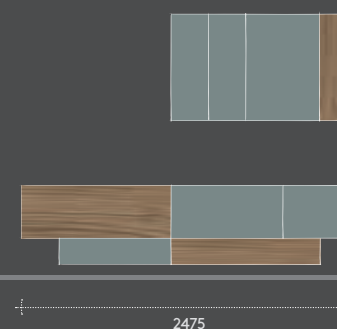

PROPOSTE DI COMPOSIZIONE / Composition ideas

COMP. KD002A

L 2475
H 1900
P 394/498