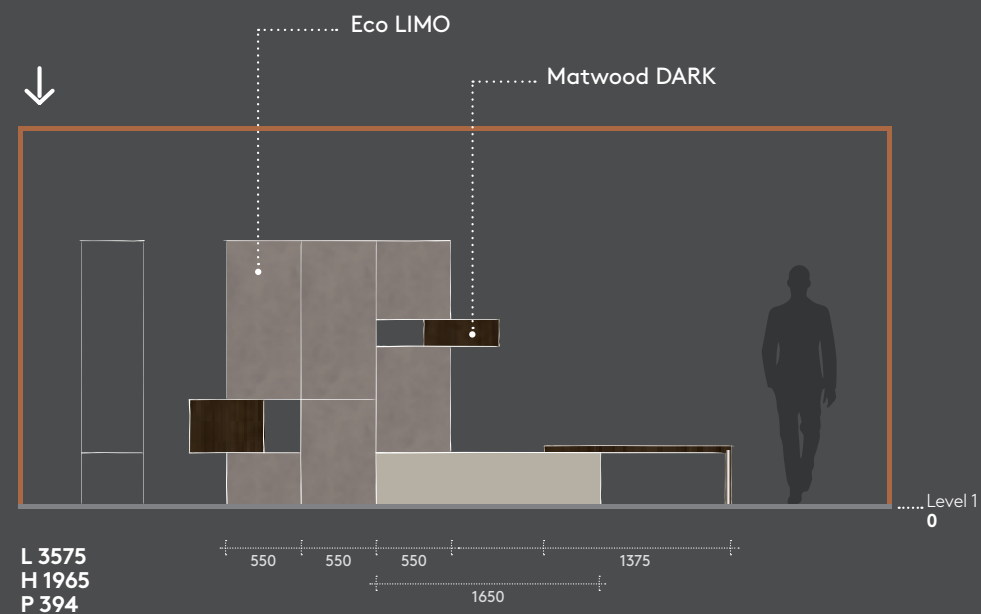

Eco LIMO with Buxter
FUMO eco-leather fronts

Units Fold

Matwood DARK

Bench "L"

Matwood DARK

WALL FINISHES

Green: NCS S 5010-G50Y
White: NCS S 0300-N

see page 46-47