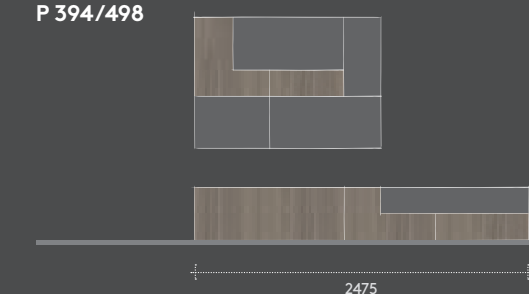

Pink: NCS S 4010-Y90R
Green: NCS S 7010-B30G

see page 22-23

PROPOSTE DI COMPOSIZIONE / Composition ideas

COMP. KD005A

L 3575
H 1800
P 394/498

COMP. KD005B

L 2475
H 1800
P 394/498

06 /Interior