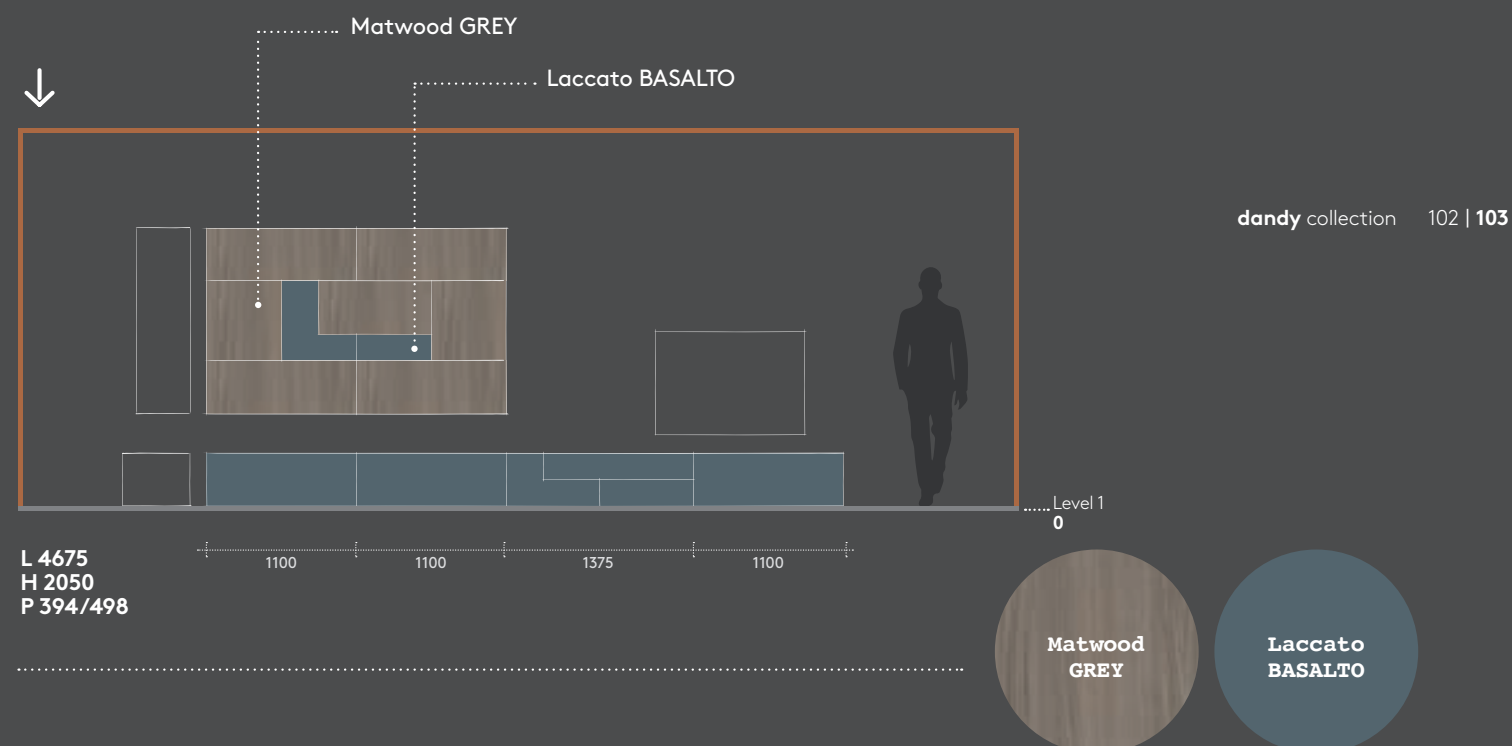

05 /Interior

Dandy collection

FINITURE

P 498

Moduli Standard

Laccato Opaco BASALTO

P 394

Moduli Standard

Matwood GREY

P 498

Moduli Inside

Laccato Opaco BASALTO

P 394

Moduli Inside

Laccato Opaco BASALTO
con frontale Matwood GREY

FINITURE PARETI

Rosa: NCS S 4010-Y90R
Verde: NCS S 7010-B30G

vedi pagina 22-23

FINISHES

P 498

Standard units

Matt lacquered BASALTO

P 394

Standard units

Matwood GREY

P 498

Inside units

Matt lacquered BASALTO

P 394

Inside units

Matt lacquered BASALTO
with front Matwood GREY

WALL FINISHES

Pink: NCS S 4010-Y90R
Green: NCS S 7010-B30G

see page 22-23

PROPOSTE DI COMPOSIZIONE / Composition ideas

COMP. KD005A

L 3575
H 1800
P 394/498

COMP. KD005B

L 2475
H 1800
P 394/498