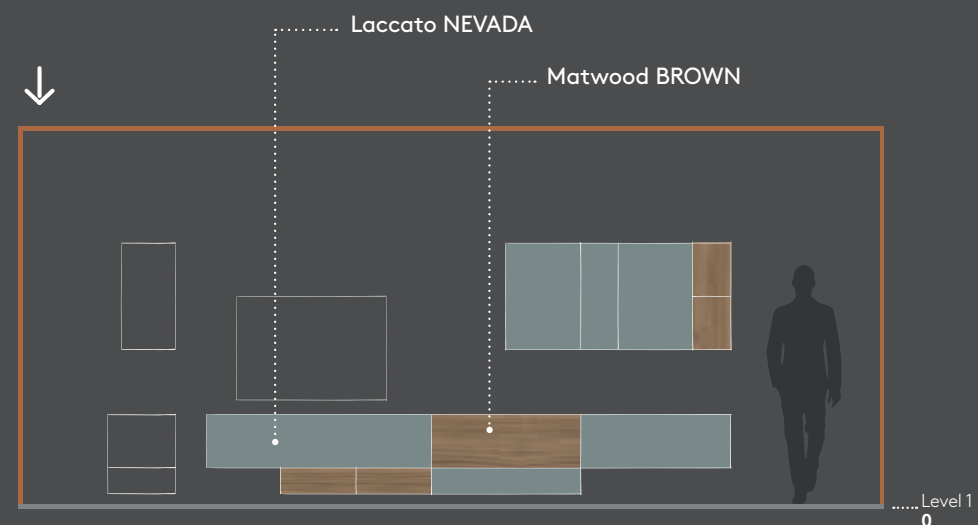

Combo tables
Matt lacquered NEVADA / Matwood COFFEE
Eco GHIAIA

Clothes rail
Metallic NIKEL

WALL FINISHES

Red: NCS S 5030-Y90R
Green: NCS S 5010-B90G
White: White NCS S 0300-N

see page 10-11

IKONA

L 3850
H 1800
P 394/498