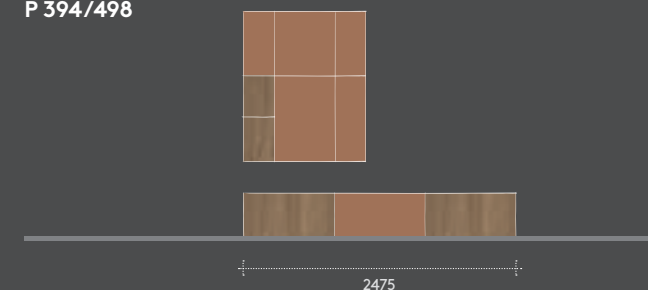

WALL FINISHES

Green: NCS S 6010-B70G

see page 26-27

L 4125
H 2200
P 394/498

dandy collection 104 | 105

PROPOSTE DI COMPOSIZIONE / Composition ideas

COMP. KD006A

L 2475
H 2200
P 394/498