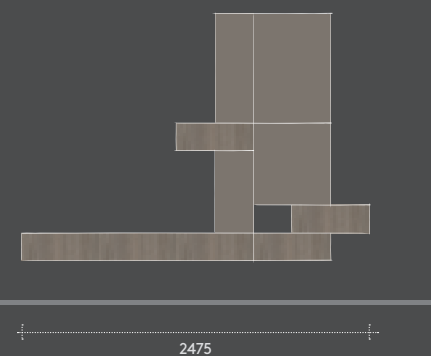

Standard units
Eco PEPE

Units Fold
Matwood GREY

WALL FINISHES

Red: NCS S 5030-Y90R
White: NCS S 0300-N

see page 34-35

PROPOSTE DI COMPOSIZIONE / Composition ideas

COMP. KD008A

L 2475
H 2000
P 498