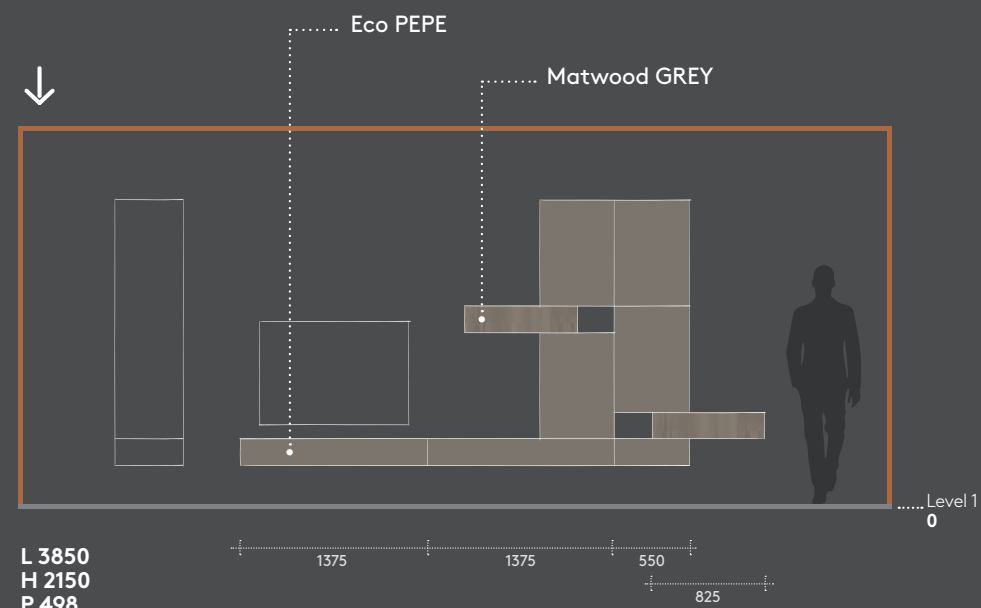

08 /Interior

Dandy collection

KD008

L 3850 H 2150 P 498

FINITURE

P 498

Moduli Standard
Eco PEPE

Moduli Fold
Matwood GREY

FINITURE PARETI

Rosso: NCS S 5030-Y90R
Bianco: NCS S 0300-N

vedi pagina 34-35

FINISHES

P 498

Standard units
Eco PEPE

Units Fold
Matwood GREY

WALL FINISHES

Red: NCS S 5030-Y90R
White: NCS S 0300-N

see page 34-35

PROPOSTE DI COMPOSIZIONE / Composition ideas

COMP. KD008A

L 2475
H 2000
P 498

COMP. KD008B

L 3025
H 2000
P 498