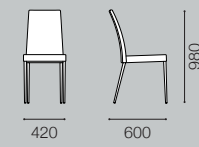

Sedia _ ZARA

Chair _ ZARA

Struttura _ Structure

Seduta _ Seat

Finiture Metalliche _ Metallic finishes

Ecopelle Asia _ Asia eco leather