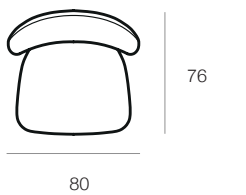

SILLA CAL 1195
E24
BQ4