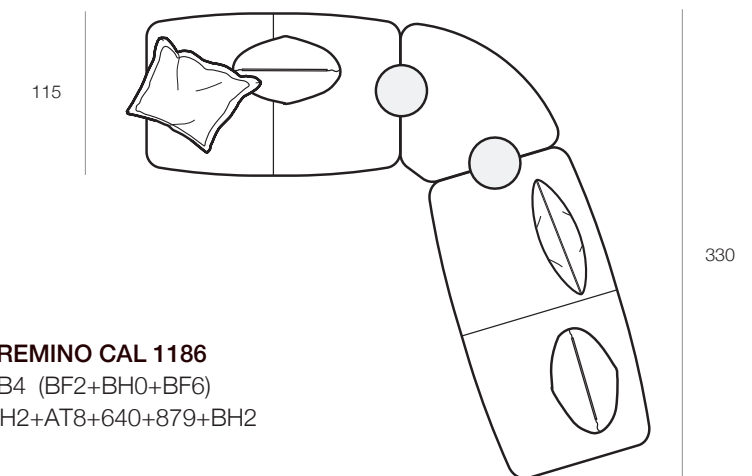

vers. BF2
BASE 2 POSTI
NORDICA 14 SABBIA
FINITURA CARBONE
2 SEATER SOFA BASE
NORDICA 14 SABBIA
COAL BLACK FINISH

vers. BH0
BASE ANGOLO SPECIAL
NORDICA 01 BIANCO
FINITURA CARBONE
SPECIAL CORNER BASE
NORDICA 01 BIANCO
COAL BLACK FINISH

vers. BF6
BASE 3 POSTI
NORDICA 01 BIANCO
FINITURA CARBONE
3 SEATER SOFA BASE
NORDICA 01 BIANCO
COAL BLACK FINISH

vers. 658
CUSCINO QUADRATO
DANCING QUEEN L 1670
100 LINO
SQUARE PILLOW
DANCING QUEEN L 1670
100 LINO

vers. 640
TAVOLINO
FINITURA NERO OPACO
COFFEE TABLE
MATT BLACK FINISH

vers. 879
SPALLIERA
NORDICA 69 VIOLA
MAXI BACKREST
NORDICA 69 VIOLA

vers. BH2
SPALLIERA SECCHIELLO
NORDICA 53 ROSA
BUCKET BACKREST
NORDICA 53 ROSA

vers. BH2
SPALLIERA SECCHIELLO
NORDICA 15 GIALLO
BUCKET BACKREST
NORDICA 15 GIALLO

vers. AT8
TAVOLINO ALTO
FINITURA NERO OPACO
TALL COFFEE TABLE
MATT BLACK FINISH

357

CREMINO CAL 1186
WB4 (BF2+BH0+BF6)
658+BH2+AT8+640+879+BH2