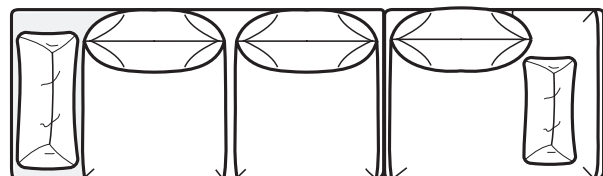

vers. BN1
DIVANO 2 POSTI SENZA BRACCIOLI
TERMINALE SINISTRO
RIV: YOU 100 BIANCO
FINITURA MOGANO
LHF END ARMLESS 2 SEATER
COV: YOU 100 BIANCO
MAHOGANY FINISH

vers. 168
POLTRONA SENZA BRACCIOLI TERMINALE
MERIDIEN DESTRO
RIV: YOU 100 BIANCO
FINITURA MOGANO
RHF END MERIDIEN ARMLESS CHAIR
COV: YOU 100 BIANCO
MAHOGANY FINISH

vers. BP2
ANGOLO POUF DOPPIO
RIV: YOU 100 BIANCO
FINITURA MOGANO
DOUBLE FOOTSTOOL CORNER
COV: YOU 100 BIANCO
MAHOGANY FINISH

vers. BP6
BRACCILO POUF
RIV: YOU 41 BLU
FOOTSTOOL ARMREST
COV: YOU 41 BLU

vers. 870
BRACCILO
RIV: YOU 044 ARANCIO
ARMREST
COV: YOU 044 ARANCIO

vers. 658
CUSCINO QUADRATO
RIV: YOU 59 MARRONE
SQUARE PILLOW
COV: YOU 59 MARRONE

DRUSILLA CAL 1196
E24

vers. E24
POLTRONCINA
BARNUM 01 BIANCO
FINITURA RAME
EASY ARMCHAIR
BARNUM 01 BIANCO
COPPER FINISH

89

74

332

100

188

94

426

100

PRALIN CAL 1193
BN1+BN8-BP4
BP6+870+BQ1-YA1

vers. BN1
DIVANO 2 POSTI SENZA BRACCIOLI
TERMINALE SINISTRO
RIV: YOU 100 BIANCO
FINITURA MOGANO
LHF END ARMLESS 2 SEATER
COV: YOU 100 BIANCO
MAHOGANY FINISH

vers. BN8
ANGOLO POUF POLTRONA SENZA BRACCIOLI
TERMINALE DESTRO
RIV: YOU 100 BIANCO
FINITURA MOGANO
RHF END ARMLESS CHAIR FOOTSTOOL
CORNERARMREST
COV: YOU 100 BIANCO
MAHOGANY FINISH

vers. BP4
ISOLA
RIV: YOU 41 BLU
FINITURA MOGANO
ISLAND
COV: YOU 41 BLU
MAHOGANY FINISH

vers. BP6
BRACCILO POUF
RIV: YOU 41 BLU
FOOTSTOOL ARMREST
COV: YOU 41 BLU

vers. 870
BRACCILO
RIV: YOU 044 ARANCIO
ARMREST
COV: YOU 044 ARANCIO

vers. BQ1
BRACCILO MAXI
RIV: YOU 37 GRIGIO
MAXI ARMREST
COV: YOU 37 GRIGIO

YA1
SET CUSCINO QUADRATO MAXI
(BP8+E67+E67)
RIV: YOU 100 BIANCO
MAXI SQUARE PILLOW SET
(BP8+E67+E67)
COV: YOU 100 BIANCO

75

74

vers. Q58
POLTRONCINA BASE APERTA
SWIVEL
RIV: BARNUM 01 BIANCO
FINITURA METALLO LUCIDO
SWIVEL OPEN BASE CHAIR
COV: BARNUM 01 BIANCO
SHINY METAL FINISH

121

209