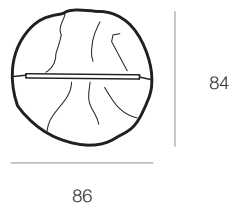

CREMINO CAL 1186
BG7

84

86

vers. BG7
POUF SECCHIELLO
NORDICA 53 ROSA
BUCKET FOOTSTOOL
NORDICA 53 ROSA