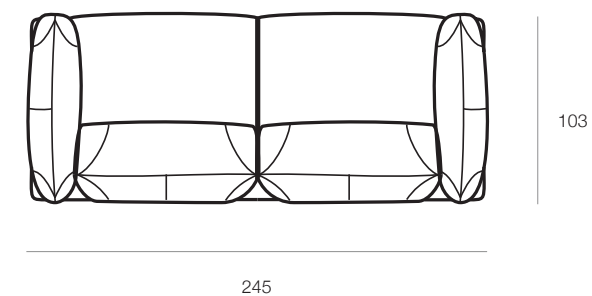

vers. 300
DIVANO 3 POSTI
SUAVE 1516 GHIACCIO
FINITURA CHAMPAGNE
RICAMO 1 AGO - N° 08 BEIGE 876
3 SEATER SOFA
SUAVE 1516 GHIACCIO
CHAMPAGNE FINISH
STITCH 1 AGO (NEEDLE) - N° 08 BEIGE 876

vers. 354
DIVANO 3 POSTI MAXI
SUAVE 1516 GHIACCIO
FINITURA CHAMPAGNE
RICAMO 1 AGO - N° 08 BEIGE 876
MAXI 3-SEATER SOFA
SUAVE 1516 GHIACCIO
CHAMPAGNE FINISH
STITCH 1 AGO (NEEDLE) - N° 08 BEIGE 876

DRAGÉES CAL 1184
300-354

DRAGÉES CAL 1184
300-354

245

103

vers. 300
DIVANO 3 POSTI
SUAVE 1516 GHIACCIO
FINITURA CHAMPAGNE
RICAMO 1 AGO - N° 08 BEIGE 876
3 SEATER SOFA
SUAVE 1516 GHIACCIO
CHAMPAGNE FINISH
STITCH 1 AGO (NEEDLE) - N° 08 BEIGE 876

vers. 354
DIVANO 3 POSTI MAXI
SUAVE 1516 GHIACCIO
FINITURA CHAMPAGNE
RICAMO 1 AGO - N° 08 BEIGE 876
MAXI 3-SEATER SOFA
SUAVE 1516 GHIACCIO
CHAMPAGNE FINISH
STITCH 1 AGO (NEEDLE) - N° 08 BEIGE 876