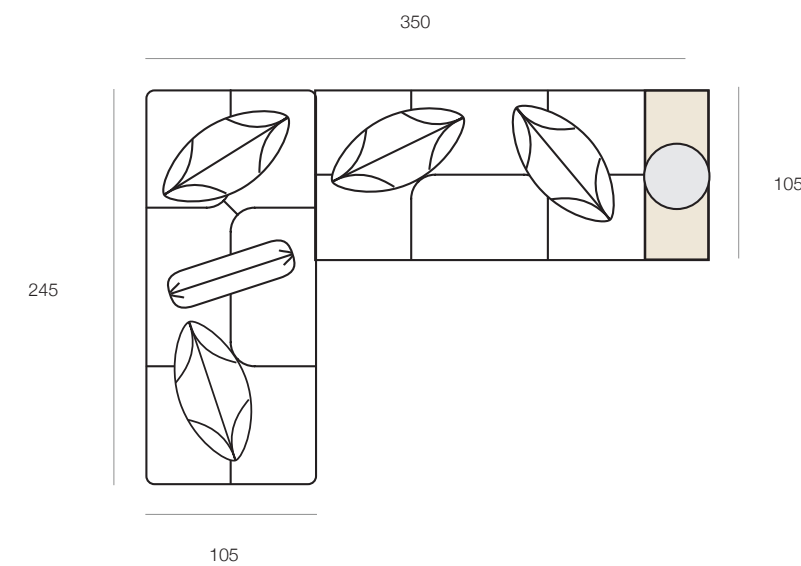

vers. O64
BASE L
1° RIV: GINEVRA EBONY
2° RIV: MAMMUT 5012 LAVA
FINITURA RAME
RICAMO 1 AGO - N° 08 BEIGE 614/80
L BASE
1st COV: GINEVRA EBONY
2nd COV: MAMMUT 5012 LAVA
COPPER FINISH
STITCH 1 AGO (NEEDLE) - N° 08 BEIGE 614/80

vers. AG4
BASE L TERMINALE TAVOLINO
1° RIV: GINEVRA EBONY
2° RIV: MAMMUT 5012 LAVA
FINITURA RAME
RICAMO 1 AGO - N° 08 BEIGE 614/80
PIANO TAVOLINO IN VETRO FINITURA BRONZO
COFFEE TABLE END L BASE
1st COV: GINEVRA EBONY
2nd COV: MAMMUT 5012 LAVA
COPPER FINISH
STITCH 1 AGO (NEEDLE) - N° 08 BEIGE 614/80
GLASS COFFEE TABLE LAYER
WITH BRONZE FINISH

vers. AG6 (x4)
SPALLIERA MAXI
MAMMUT 5012 LAVA
RICAMO 1 AGO - N° 08 BEIGE 614/80 MAXI
BACKREST
MAMMUT 5012 LAVA
STITCH 1 AGO (NEEDLE) - N° 08 BEIGE 614/80

vers. 870
BRACCIOLO
MAMMUT 5012 LAVA
RICAMO 1 AGO - N° 08 BEIGE 614/80
ARMREST
MAMMUT 5012 LAVA
STITCH 1 AGO (NEEDLE) - N° 08 BEIGE 614/80