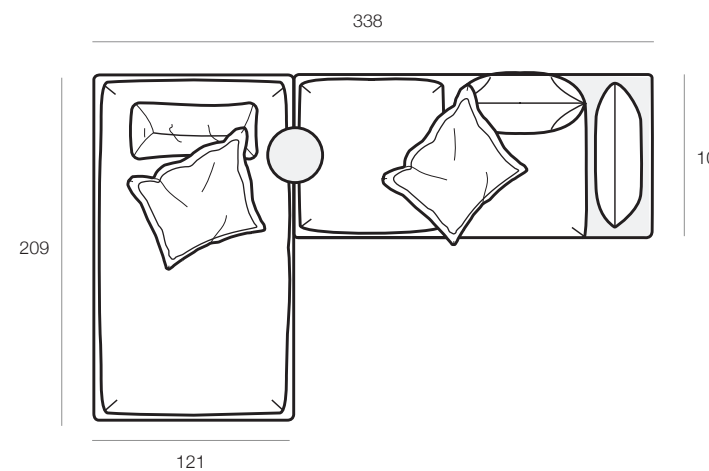

PRALIN CAL 1193
BP4+BN8
YA1+BP6+658+BQ1