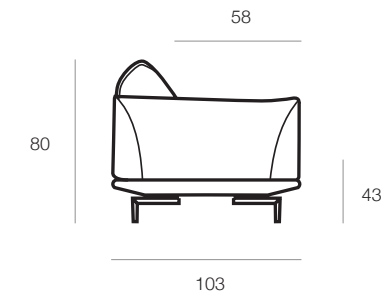

DRAGÉES_2 CAL 1184_2
354