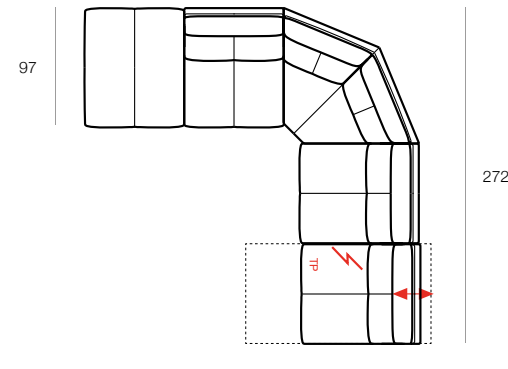

JOHNNY PRM1136
781+J82+J84+J82+E95

97

272

272