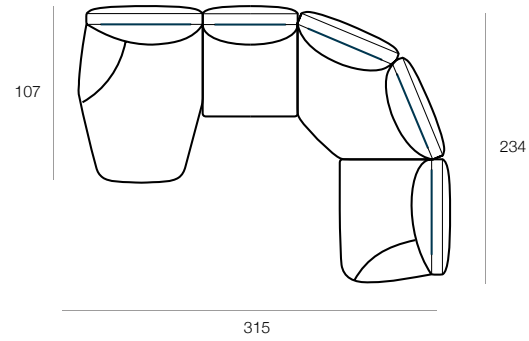

ELISEO PRM1127

ELISEO PRM1127
420+130+000+110

vers.420
CHAISE LONGUE 1 BRACCIOLO SINISTRO
1° RIV: YOU 062 VERDE
2° RIV: QUEBEC 35 SENAPE
LHF CHAISE LONGUE
1st COV: YOU 062 VERDE
2nd COV: QUEBEC 35 SENAPE

vers.130
POLTRONA SENZA BRACCIOLI
1° RIV: YOU 044 ARANCIO
2° RIV: QUEBEC 49 ROSSO
ARMLESS CHAIR
1st COV: YOU 044 ARANCIO
2nd COV: QUEBEC 49 ROSSO