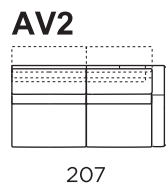

Falco Relax

technical data