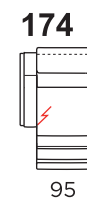

Falco Relax

technical data