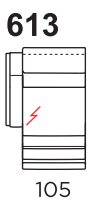

Falco Relax

technical data