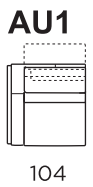

Falco Relax

technical data