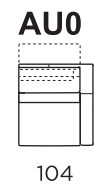

Falco Relax

technical data