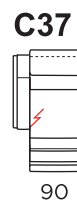

Falco Relax

technical data