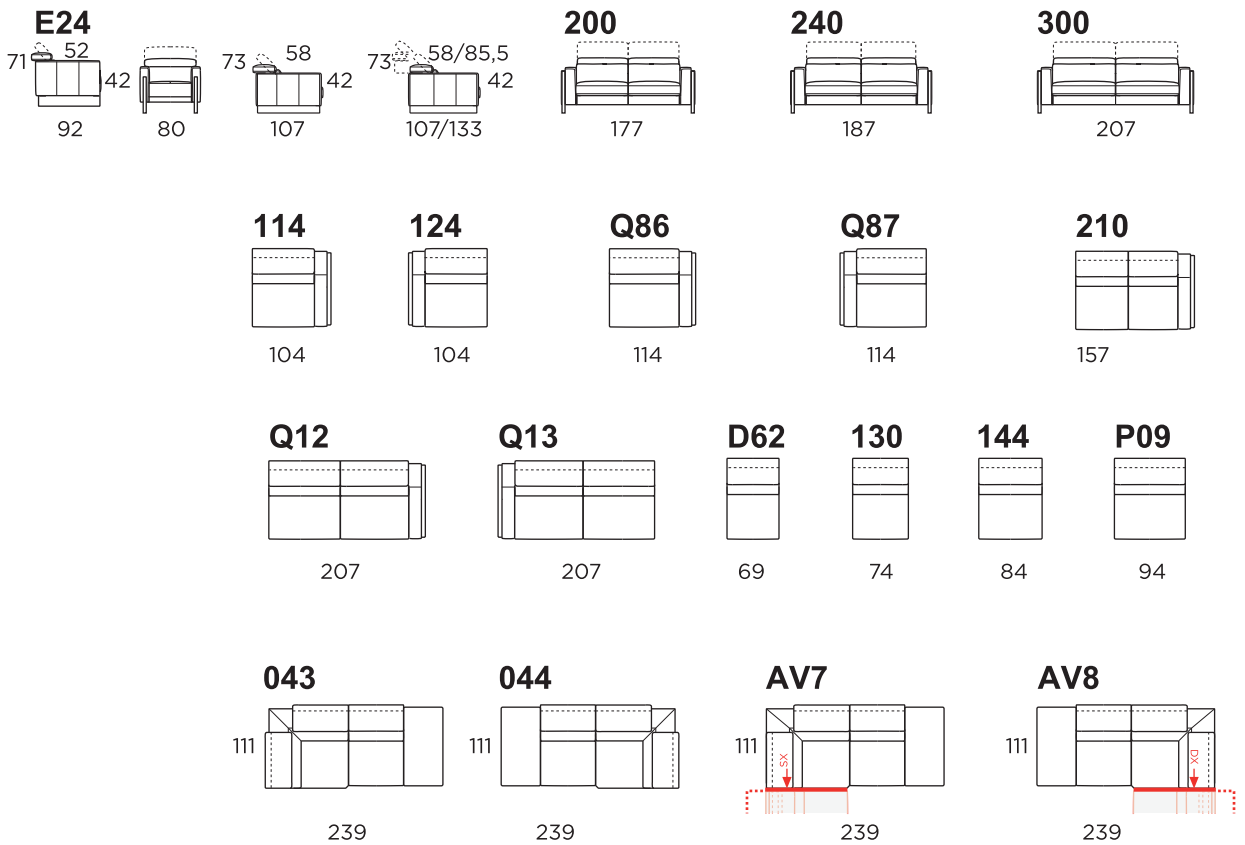

Falco Relax

technical data