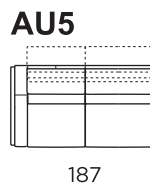

Falco Relax

technical data