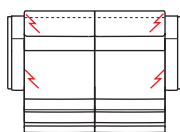

Q89 + Q88

230

FALCO 2.0 PRM1190_2.0

F82 divano 3 posti XL

Q89 poltrona 1 bracciolo sinistro XL recliner elettrico

Q88 poltrona 1 bracciolo destro XL recliner elettrico

Rivestimento: bull 93 bianco latte

Piede: finitura graubraun

FALCO 2.0 PRM1190_2.0

F82 XL 3-seater sofa

Q89 electric recliner XL LHF chair

Q88 electric recliner XL RHF chair

Cover: bull 93 bianco latte

Feet: graubraun finish