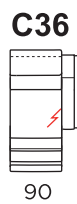

Falco Relax

technical data