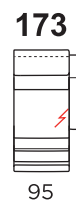

Falco Relax

technical data