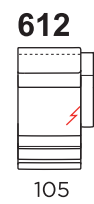

Falco Relax

technical data