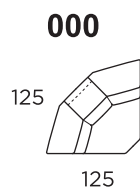

Falco Relax

technical data