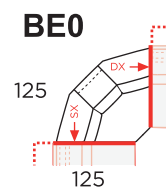

Falco Relax

technical data