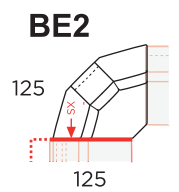

Falco Relax

technical data