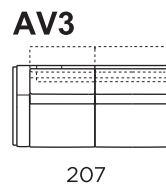

Falco Relax

technical data