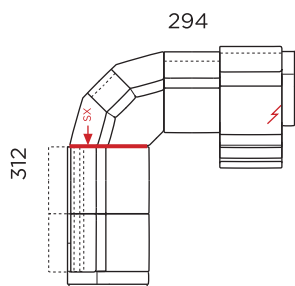

FALCO RELAX PRM 1190_R
AU5 divano 3 posti 1 bracciolo sinistro basculante
BE2 angolo lato sx basculante
(angolo a doppia profondità)
130 poltrona senza braccioli
173 poltrona 1 bracciolo destro recliner elettrico
Rivestimento: bull 313 terra
Piede: finitura graubraun

*FALCO RELAX PRM 1190_R
AU5 tilt LHF 3-seater sofa
BE2 tilt LHF side corner
(double depth corner)
130 armless chair
173 electric recliner RHF chair
Cover: bull 313 terra
Feet: graubraun finish*

AU5 + BE2 + 130 + 173