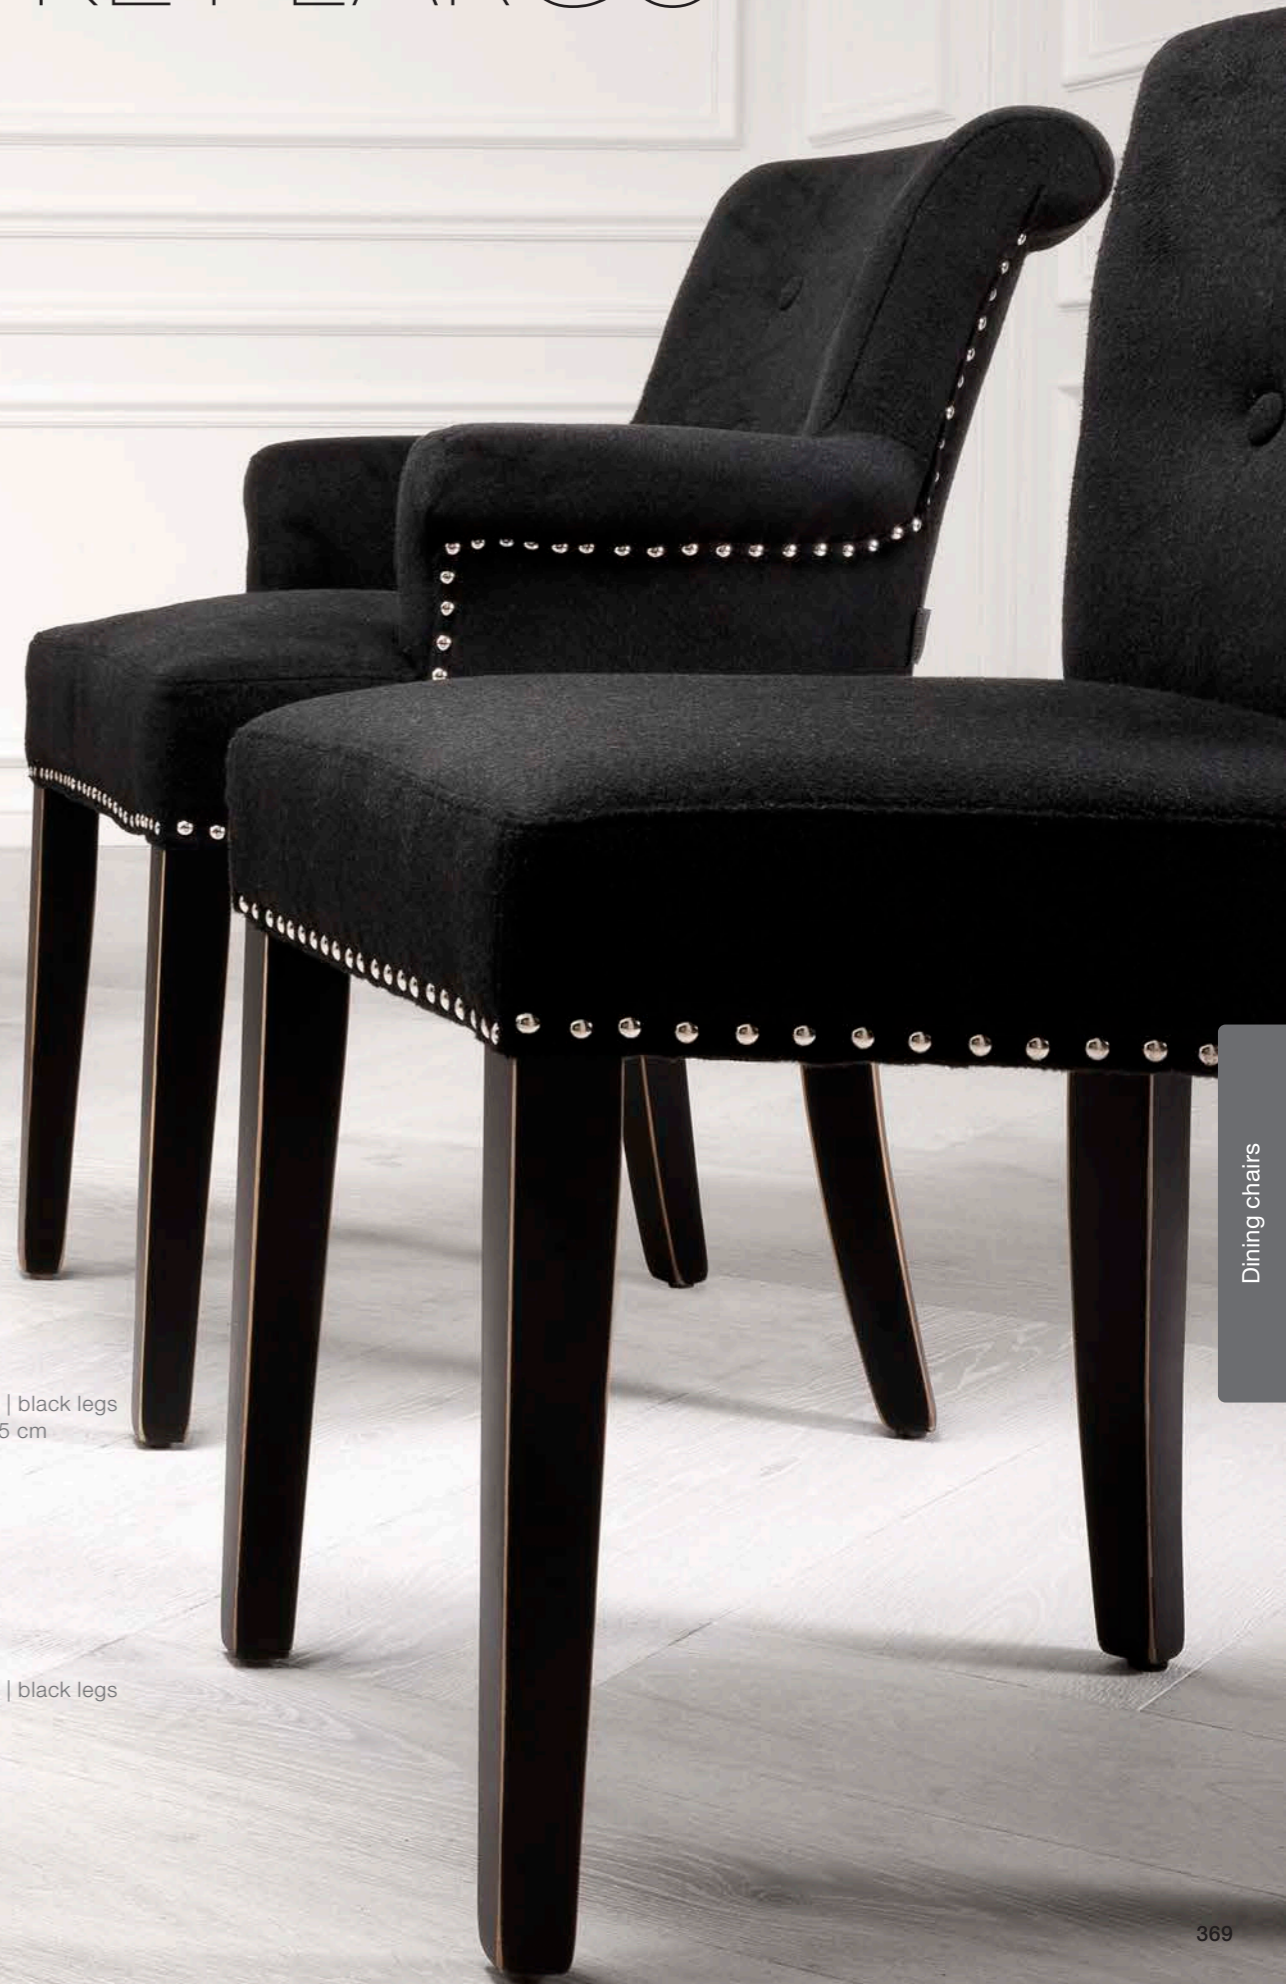

BLACK LINEN

Dining Chair Key Largo with arm

Black linen | nickel finish hardware | black legs
A. 61 | B. 64 | C. 85 | D. 44 | E. 50 | F. 65 cm
107633
Fabric composition
100% linen

Dining Chair Key Largo

Black linen | nickel finish hardware | black legs
A. 49 | B. 56 | C. 88 | D. 45 | E. 51 cm
107631
Fabric composition
100% linen

DINING CHAIR
KEY LARGO

OFF-WHITE LINEN

Dining Chair Key Largo

Off-white linen | natural legs
Antique bronze nails | brass handle
A. 49 | B. 56 | C. 88 | D. 45 | E. 51 cm
107630
Fabric composition
100% linen

Dining Chair Key Largo with arm

Off-white linen | natural legs
Antique bronze nails | brass handle
A. 61 | B. 64 | C. 85 | D. 44 | E. 50 | F. 65 cm
107632
Fabric composition
100% linen

CAMEL LINEN

Dining Chair Key Largo

Camel linen | brown legs
Antique brass handle
A. 49 | B. 56 | C. 88 | D. 45 | E. 51 cm
105082
Fabric composition
100% linen

Dining Chair Key Largo with arm

Camel linen | brown legs
Antique brass handle
A. 61 | B. 64 | C. 85 | D. 44 | E. 50 | F. 65 cm
107634
Fabric composition
100% linen

BLACK CASHMERE

Dining Chair Key Largo with arm

Black cashmere | nickel finish hardware | black legs
A. 61 | B. 64 | C. 85 | D. 44 | E. 50 | F. 65 cm
107635
Fabric composition
60% polyester | 40% wool

Dining Chair Key Largo

Black cashmere | nickel finish hardware | black legs
A. 49 | B. 56 | C. 88 | D. 45 | E. 51 cm
105081
Fabric composition
60% polyester | 40% wool

Dining chairs