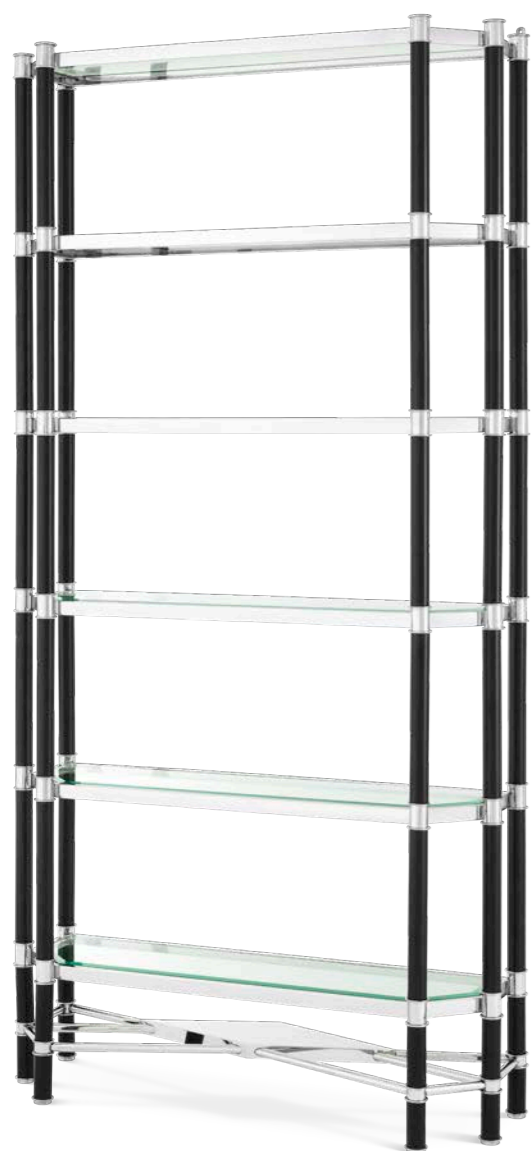

SHEER OPULENCE

Take sophistication to the next level and anchor your aesthetic in Gatsby style with the opulent Florence series. Inspired by the Roaring Twenties, these sumptuous furniture pieces offer expressive yet classy accents for your interior.

Cabinet Florence

Polished stainless steel | black finish | bevelled clear glass
110 x 35 x H. 220 cm
113055