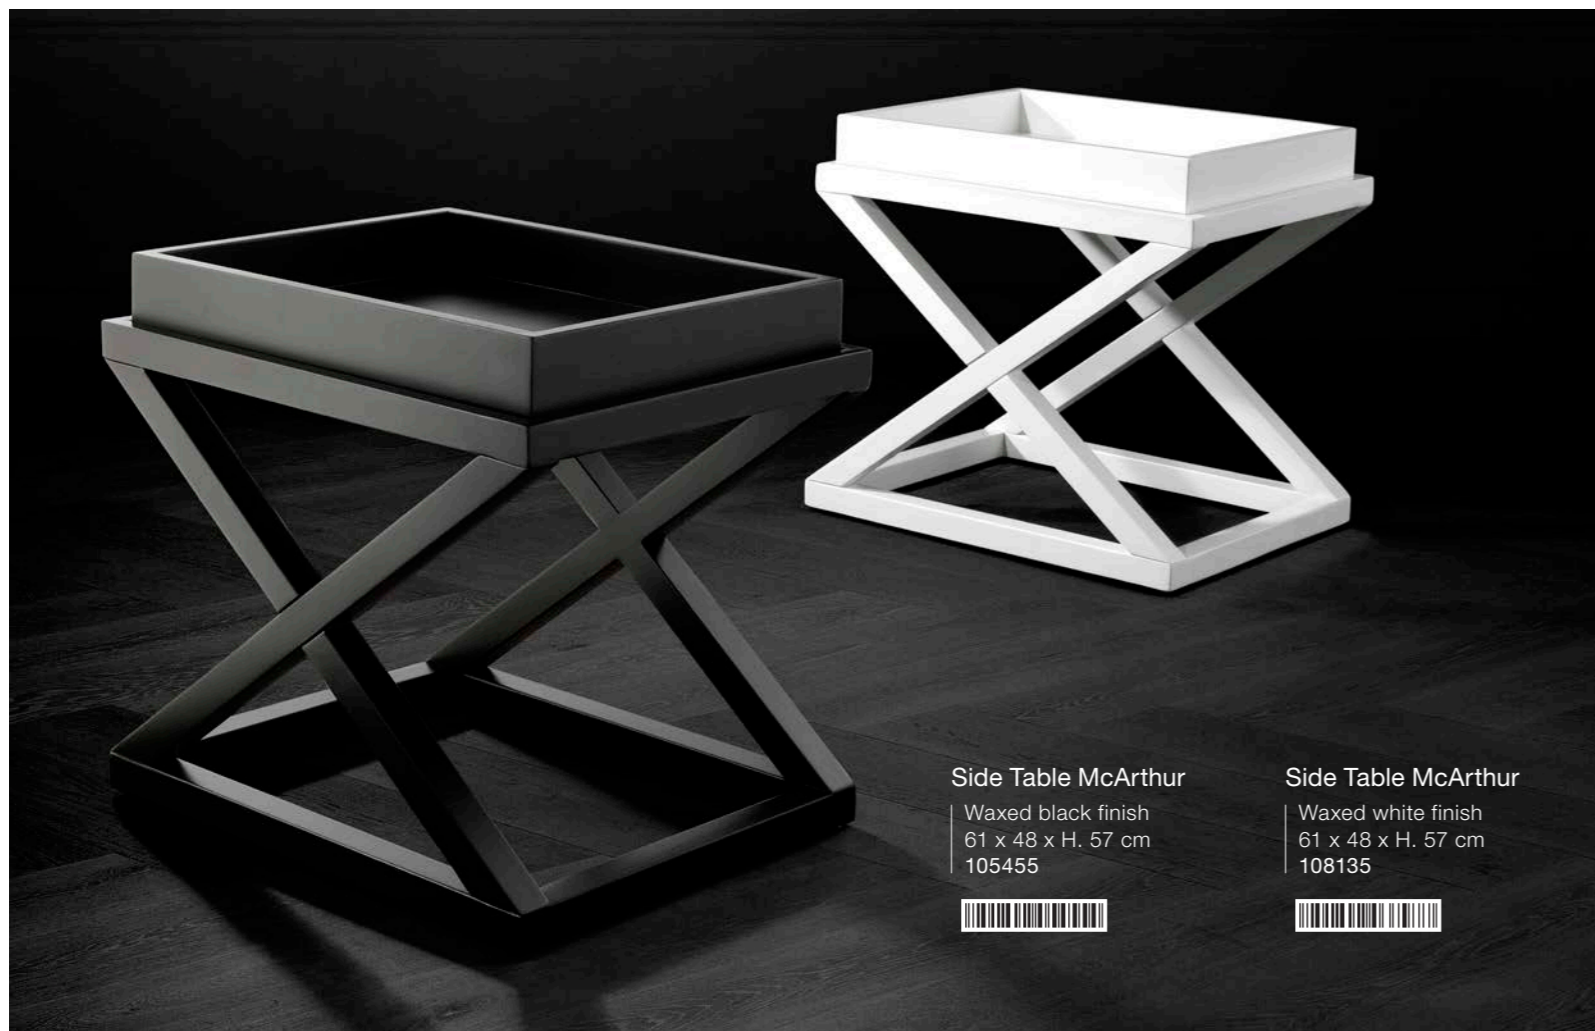

SIDE TABLE
CLARION

Side tables