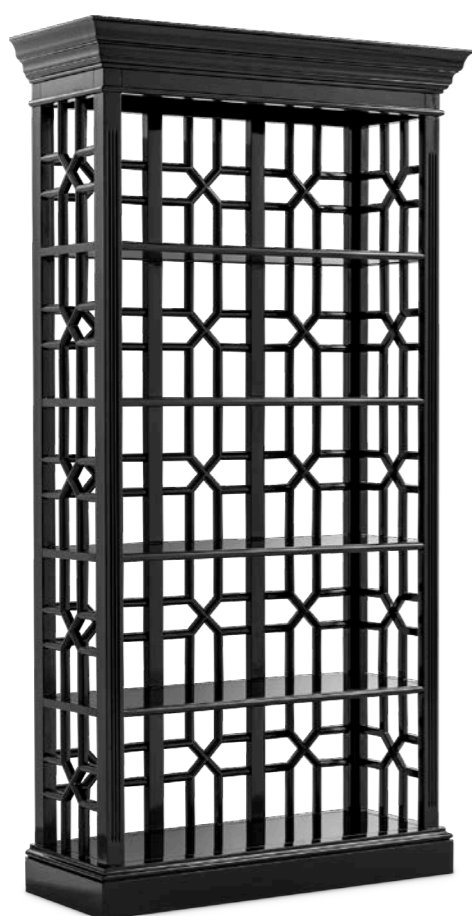

CABINET COLLIERS

Cabinet Colliers

Piano black finish
117 x 45 x H. 221 cm
110602