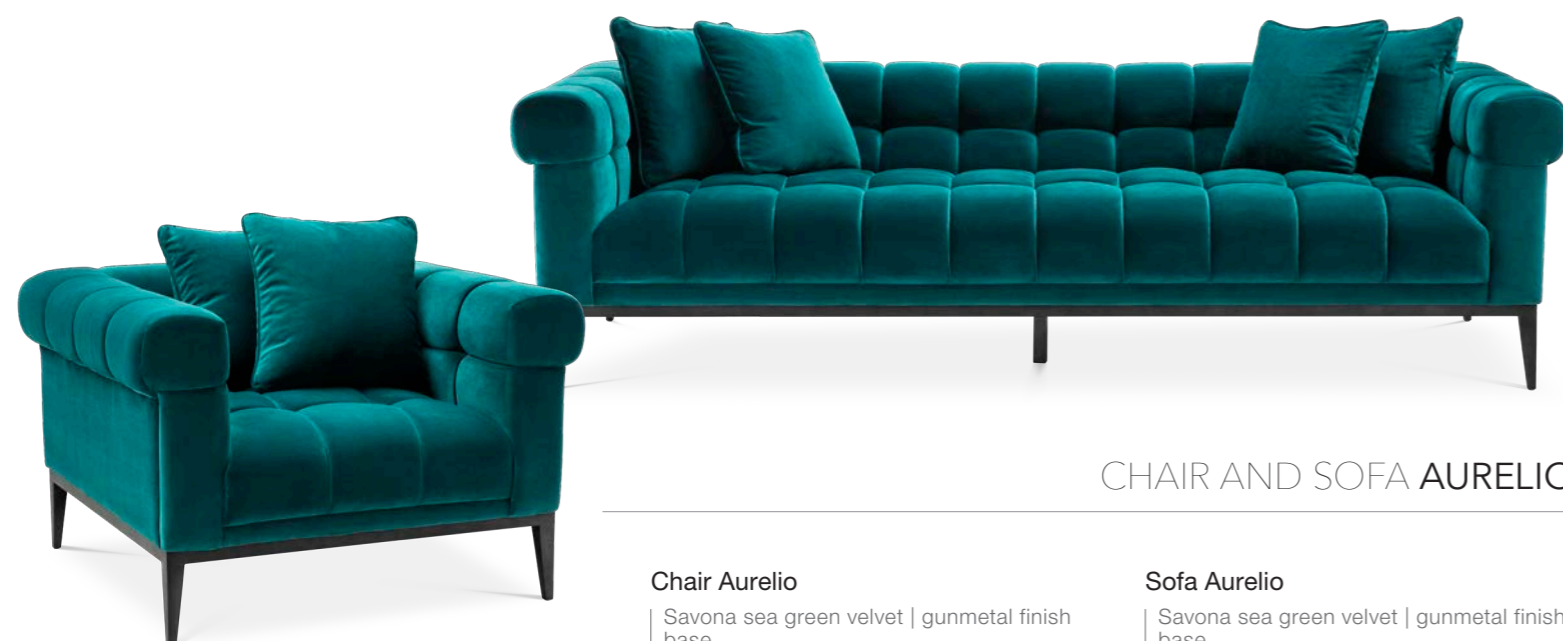

STOOL AURELIO

**Bench Aurelio**

Avalon white | gunmetal finish base  
124 x 53 x H. 44 cm  
113354  
Fabric composition  
87% polyester | 13% viscose

**Stool Aurelio**

Avalon white | gunmetal finish base  
65 x 53 x H. 44 cm  
113355  
Fabric composition  
87% polyester | 13% viscose