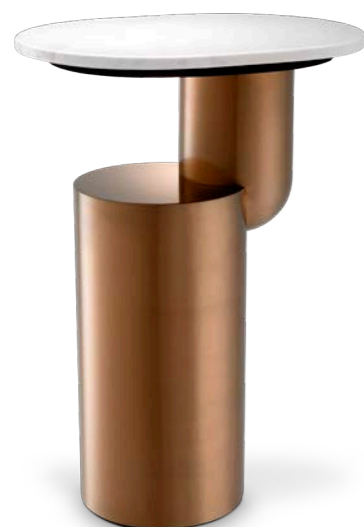

## SIDE TABLE LAZARE

**Side Table Lazare**  
 Brushed brass finish | smoke glass  
 45 x 45 x H. 45 cm  
 114767

**Side Table Lazare**  
 Polished stainless steel | smoke glass  
 45 x 45 x H. 45 cm  
 114612