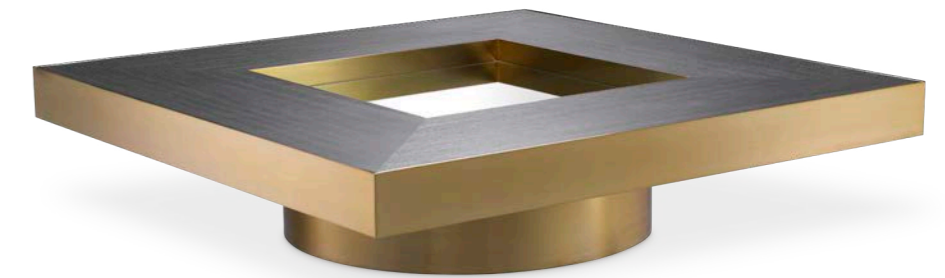

COFFEE TABLE
LAUREN

CONCORDE Furniture

COFFEE TABLE ALLURE

COFFEE TABLE ALLURE

COFFEE TABLE NERONE