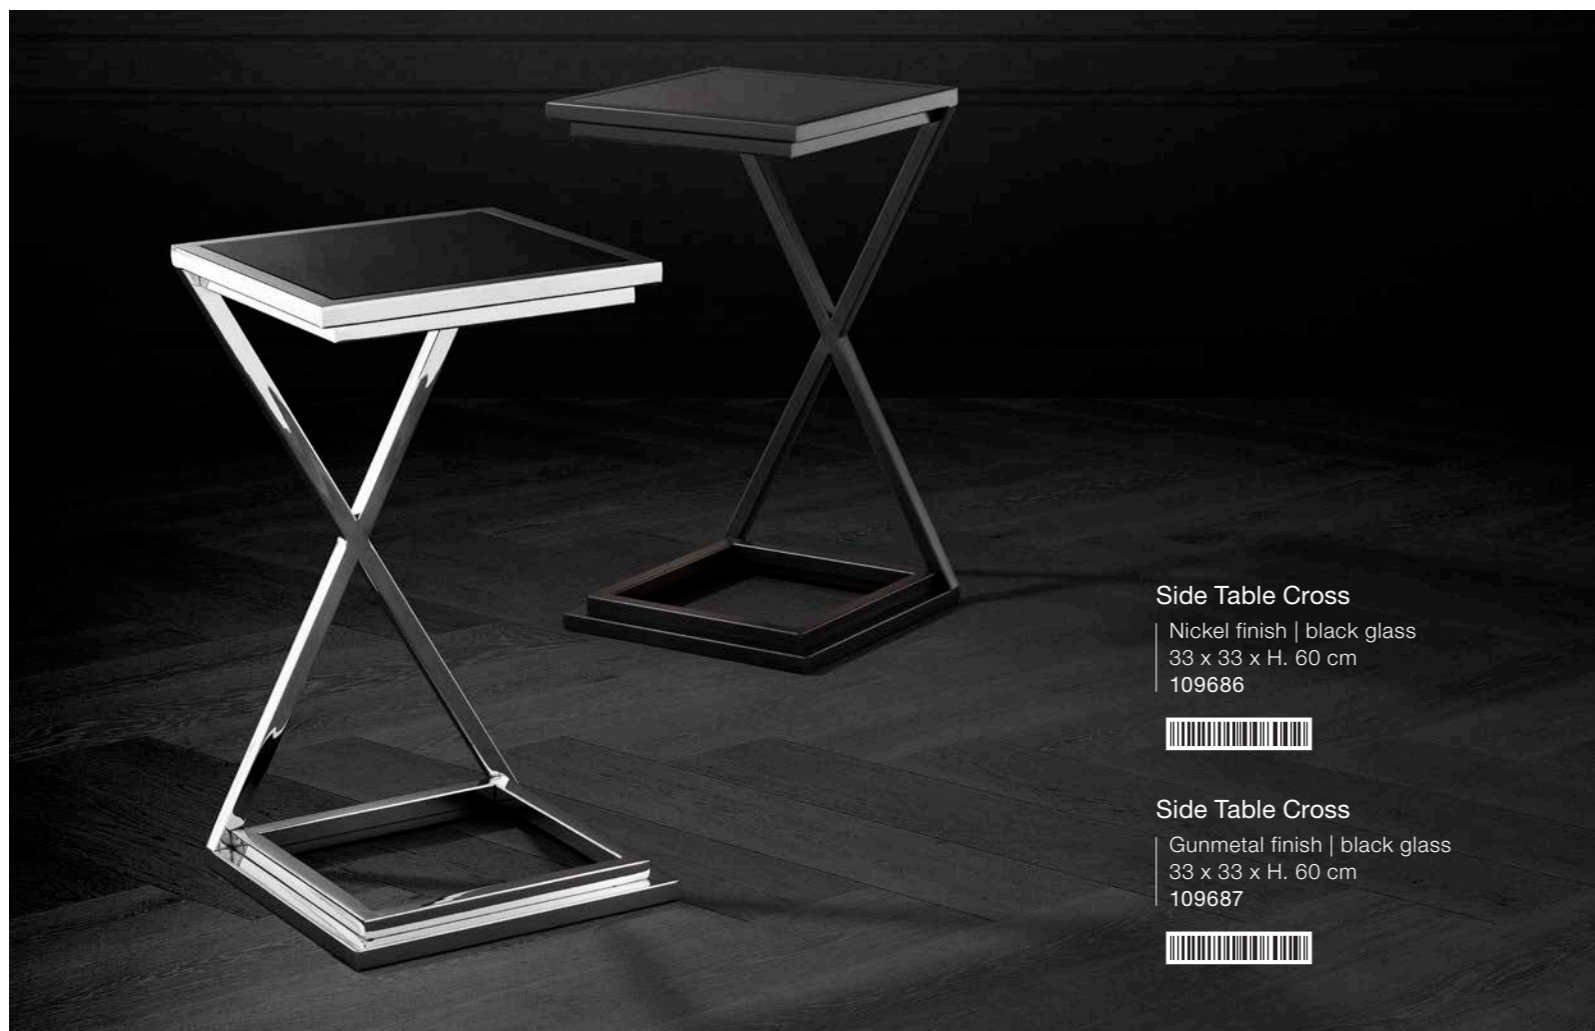

SIDE TABLE
CLARION

Side tables