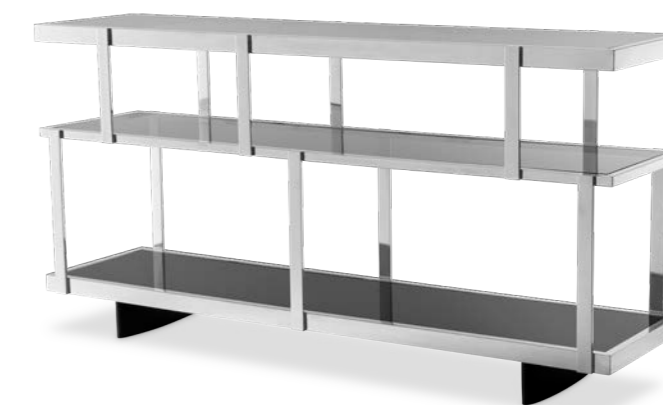

Dresser Nesto

Polished stainless steel | smoke glass | black glass
180 x 46 x H. 91 cm
114829