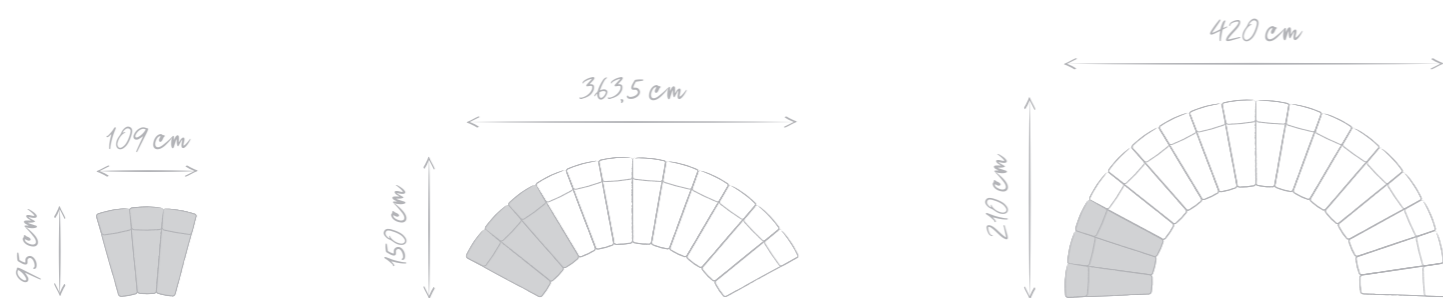

## WELL-ROUNDED & COMFY

Brimming with original style, the Lando Sofa maintains an elegant detachment from its surrounding space. With their tapered design and velvet upholstery in midnight blue or white, these individual seats form the perfect base elements for a well-rounded sofa.