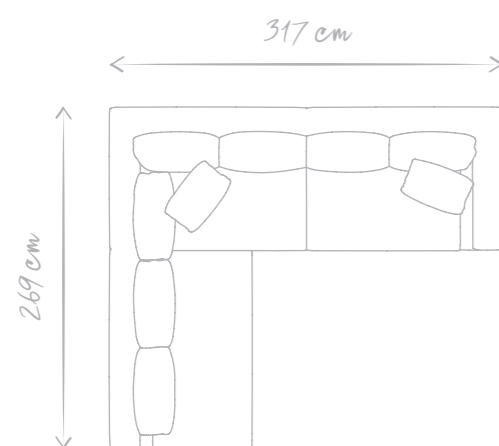

SOFA
RICHARD GERE

CHIC & SPACIOUS

Go for lavish luxury and cosy comfort with the modular Richard Gere Sofa. Inspired by the restrained charm of world famous actor Richard Gere, this ample snug couch exudes a modest beauty. Due to its modular setup you can place this settee as a left or right corner sofa. Finished in Panama natural upholstery, it features loose back cushions for optimal comfort.

Sofa Richard Gere

Panama natural | polished stainless steel base
A. 317 | B. 269 | C. 84 | D. 64 | E. 39 | F. 64 cm
110767
Fabric composition
88% polyester | 12% linen

Chairs and sofas

SOFA MARLON BRANDO

Sofa Marlon Brando

Panama natural | polished stainless steel base
A. 317 | B. 112 | C. 84 | D. 64 | E. 39 | F. 64 cm
110856
Fabric composition
88% polyester | 12% linen

Reference dimensions are indicated as follows: A = width | B = depth | C = height - Seat: D = depth | E = height - Arm: F = height