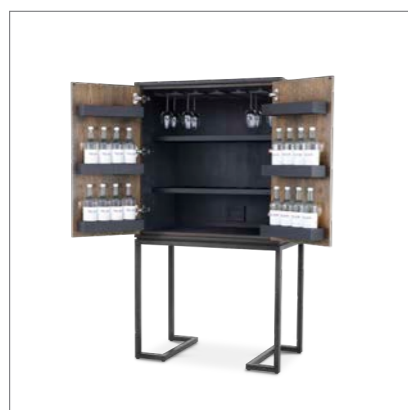

GREGORIO

Wine Cabinet Gregorio

Oak veneer | bronze finish
92 x 58 x H. 168,5 cm
112676

DRESSER GREGORIO

Dresser Gregorio
Oak veneer | bronze finish
181 x 46 x H. 83,5 cm
112010

DESK GREGORIO

Desk Gregorio
Oak veneer | bronze finish
150 x 60 x H. 75,5 cm
112008