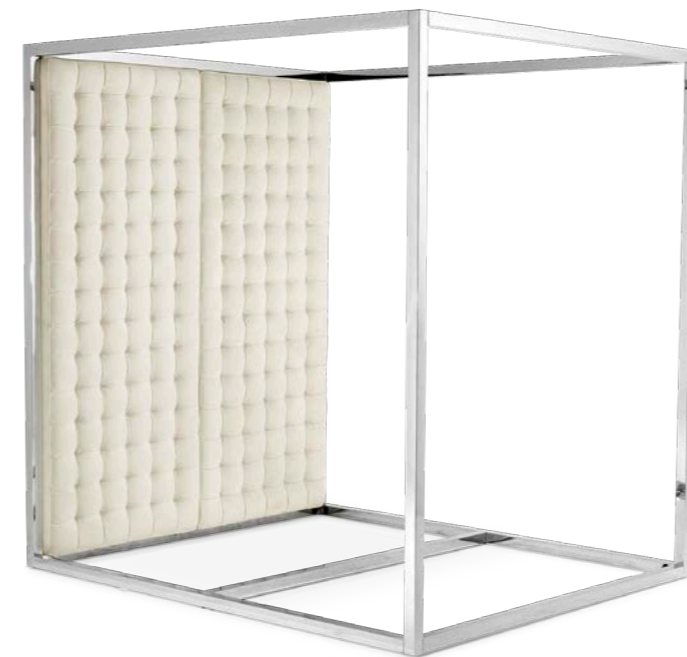

OPEN YET SHELTERED

Create an impressive four poster bed with the Gansevoort Bed. With its sleek polished stainless steel frame and two full height button-tufted headboards in ecru velvet, this glamorous construction is sure to be the focal point of your bedroom.

Bed Gansevoort

Polished stainless steel | ecru velvet
190 x 220 x H. 220 cm
110412
Fabric composition
85% terylene | 15% nylon