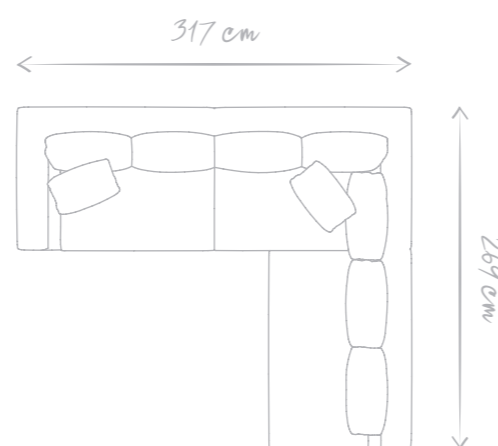

SOFA
RICHARD GERE

CHIC & SPACIOUS

Go for lavish luxury and cosy comfort with the modular Richard Gere Sofa. Inspired by the restrained charm of world famous actor Richard Gere, this ample snug couch exudes a modest beauty. Due to its modular setup you can place this settee as a left or right corner sofa. Finished in Panama natural upholstery, it features loose back cushions for optimal comfort.

Sofa Richard Gere

Panama natural | polished stainless steel base
A. 317 | B. 269 | C. 84 | D. 64 | E. 39 | F. 64 cm
110767
Fabric composition
88% polyester | 12% linen

Chairs and sofas

SOFA MARLON BRANDO

Sofa Marlon Brando

Panama natural | polished stainless steel base
A. 317 | B. 112 | C. 84 | D. 64 | E. 39 | F. 64 cm
110856
Fabric composition
88% polyester | 12% linen

Reference dimensions are indicated as follows: A = width | B = depth | C = height - Seat: D = depth | E = height - Arm: F = height