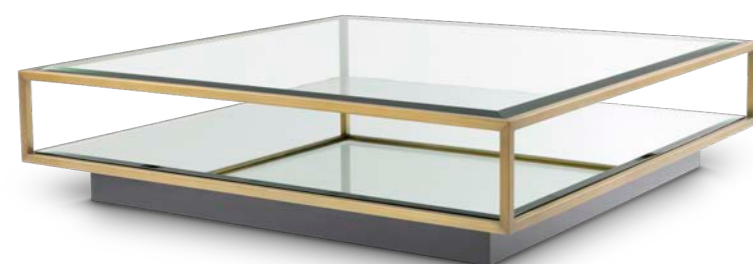

COFFEE TABLE TORTONA

Coffee Table Tortona L

Brushed brass finish | mirror glass | clear glass
120 x 120 x H. 30 cm
114400