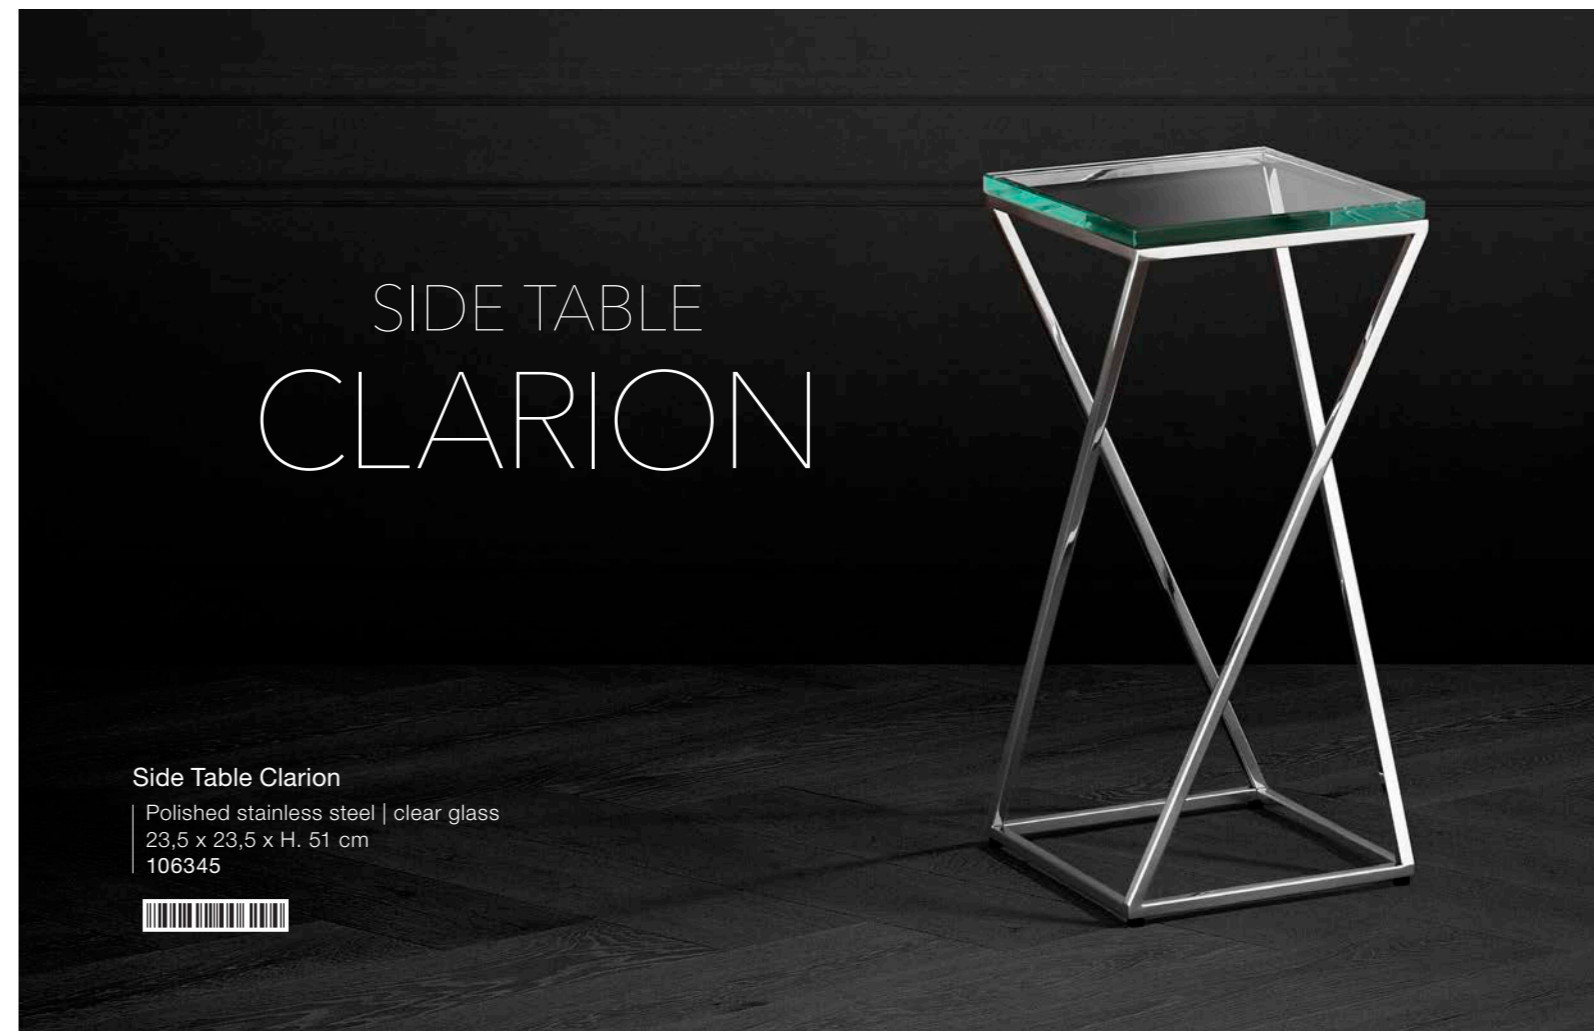

SIDE TABLE
CLARION

Side tables