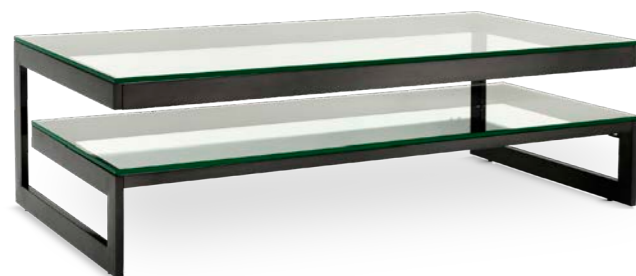

COFFEE TABLE GAMMA

Coffee Table Gamma

Bronze finish | clear glass
150 x 80 x H. 46 cm
110368