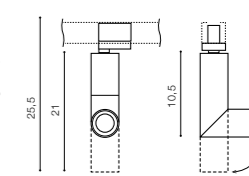

SANTOS TRACK

LED integrated

product code – look AZ	LED 12W 3000K 950lm	
aluminium		
IP20	installation place: Track Electric 3 Line	
group energy label		

COLOUR / NEW INDEX NO.

- ☒ BLACK (BK) **AZ2924**
- ☐ WHITE (WH) **AZ2925**

BK

WH