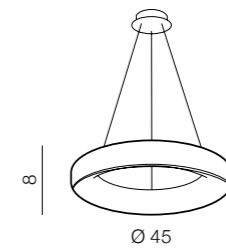

Sovana Pendant 45 CCT LED

- 1 AZ3436 (white)
- 2 AZ3438 (grey)
- 3 AZ3437 (black)

LED 40W 2700-6500K 2200lm dimmable aluminium/acryl