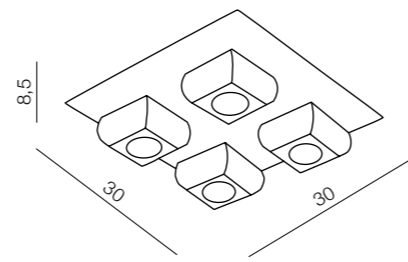

Rubic 4 top
AZ0492
G9 4x 40W
metal/chrome/acryl