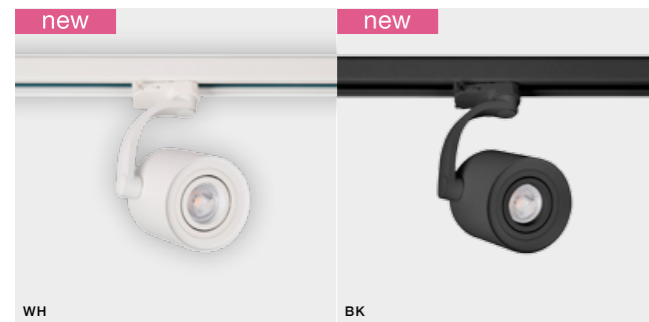

COLOUR / NEW INDEX NO.

- WHITE (WH) . . . . . **AZ3498**
- BLACK (BK) . . . . . **AZ3499**

**AZZARDO PATENT EU** ROTATION 360°

**BROSS ARM 2** bulb not included

product code – look <b>AZ</b>	LED GU10 2xMax 35W
aluminium	
IP20	installation place <input checked="" type="checkbox"/>
group energy label <a href="#">EE 5</a>	