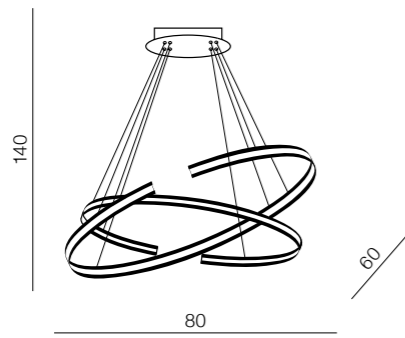

Alessia dimm LED

AZ3355

(black)

LED 60W 5100lm 3000K dimmable
metal/plastic