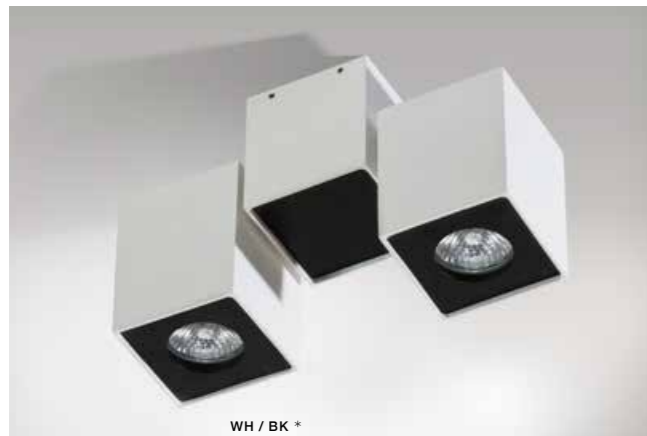

WH / BK *

FLAVIO 2

bulb not included ☒

product code – look AZ	LED connect GU10 2x Max.50W	☒
metal / aluminium		
IP20	installation place	☐ ☐
group energy label ☒ 5		

COLOUR / NEW INDEX NO.

☒ WHITE / BLACK (WH / BK) **AZ0792**

TILT 340°

* - EXPLANATION SHORTCUT PAGE 2 (E)