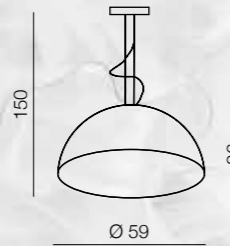

Decora L

- 1 AZ2161 (white)
- 2 AZ2158 (black)

E27 1x MAX 100W
metal/resin