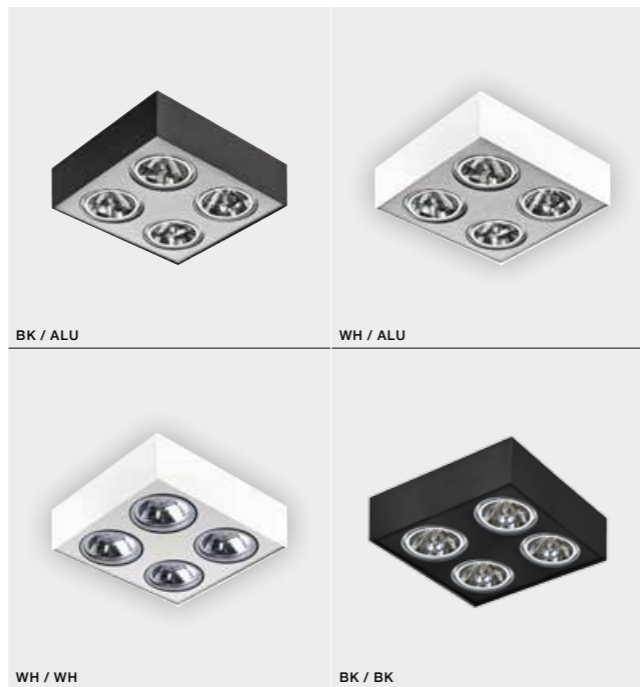

COLOUR / NEW INDEX NO.

WHITE / BLACK (WH / BK) . . . . . **AZ1374**

\* - EXPLANATION SHORTCUT PAGE 2 (E)

PAULO 4 PENDANT 12V

bulb not included

product code – look <b>AZ</b>	connect G53 QR 111 4x12V
metal / aluminium	driver 12 V included
IP20	installation place
group energy label	