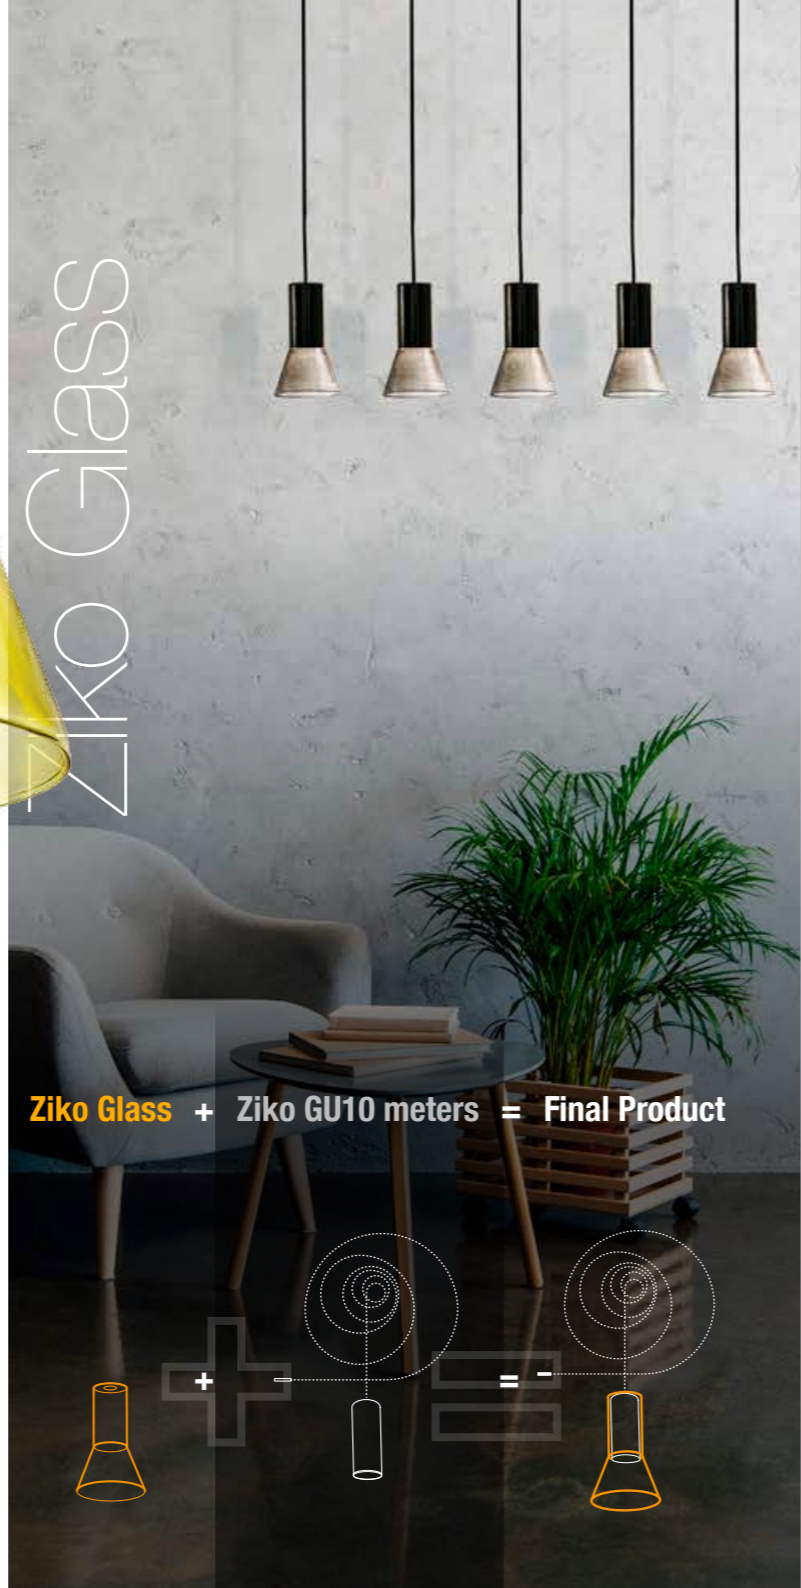

1. 1 AZ3413 (yellow)
   - 2 AZ3414 (blue)
   - 3 AZ3415 (smoky)
   - 4 AZ3416 (clear)
2. glass

1. AZ3411 (black)
2. GU10 1x Max 35W only LED
   aluminium

1. AZ3412 (black)
2. GU10 1x Max 35W only LED
   aluminium

1. AZ3408 (black)
2. aluminium

1. AZ3410 (black)
2. Max 20x input for Ziko meters
   aluminium

1. AZ3410 (black)
2. Max 20x input for Ziko meters
   aluminium

1. AZ2681 (black)
2. aluminium