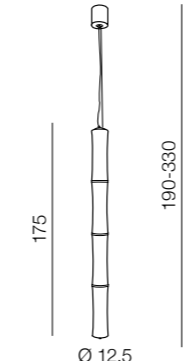

Bamboo 4 pendant
AZ1902
LED 96W 3000K 8160lm
acryl
dimmable