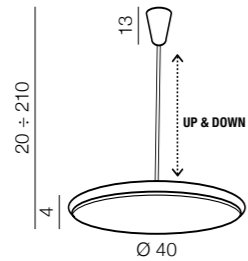

REGULATION UP & DOWN

Saturnia 40 LED

- 1 AZ2753 (black) 3000k
- 2 AZ2755 (copper) 3000k
- 3 AZ2757 (chrome) 3000k
- 1 AZ2752 (black) 4000k
- 2 AZ2754 (copper) 4000k
- 3 AZ2756 (chrome) 4000k

LED 30W 1800lm
acryl/metal