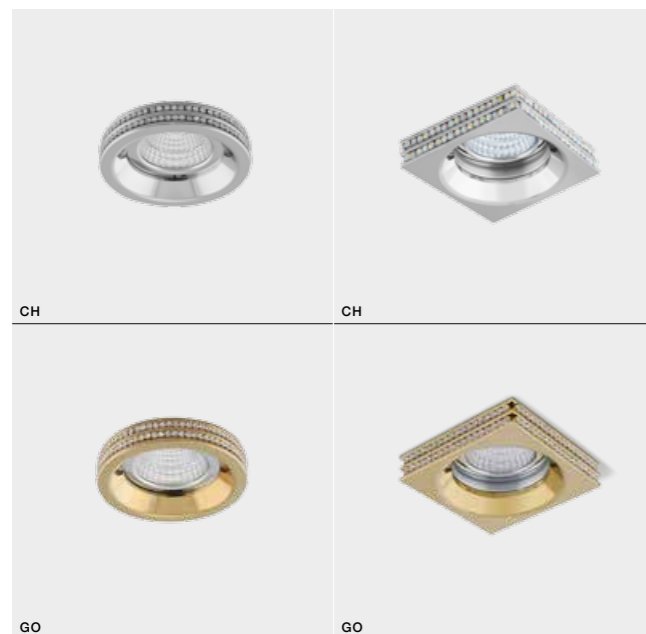

COLOUR / NEW INDEX NO.

- GOLD (GO) **AZ1461**
- CHROME (CH) **AZ1460**

* - EXPLANATION SHORTCUT PAGE 2 (E)