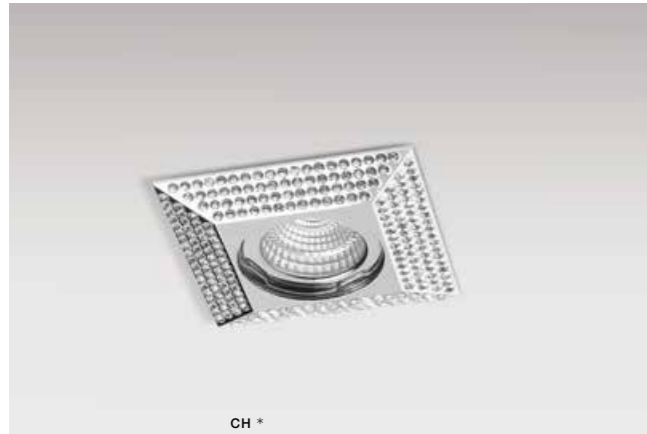

PIRAMIDE L

bulb not included ☒

product code – look AZ	connect GU10 1x Max 50W ☒
aluminium / crystal	
IP20	installation place ☒
group energy label ☒	inlet opening ☒ Ø 7,0cm

COLOUR / NEW INDEX NO.

- ☒ GOLD (GO) **AZ1611**
- ☒ CHROME (CH). **AZ1463**