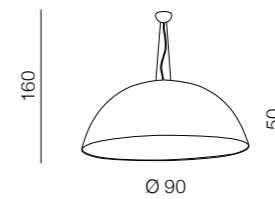

Magma 90

AZ1402

(black/white)
4x E27 MAX 60W
metal