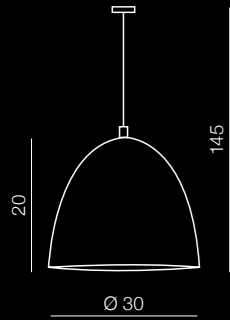

Nelly

194

Nelly

AZ1031
1x E27 60W
concrete/metal