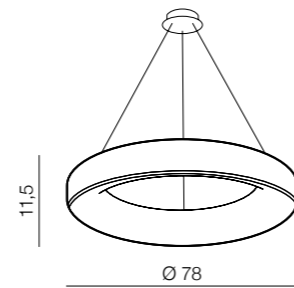

Sovana Pendant 80 CCT LED

- 1 AZ3448 (white)
- 2 AZ3450 (grey)
- 3 AZ3449 (black)

LED 80W 2700-6500K 4000lm dimmable aluminium/acryl

- 1 AZ3433 (white)
- 2 AZ3435 (grey)
- 3 AZ3434 (black)

LED 40W 2700-6500K 2200lm dimmable aluminium/acryl