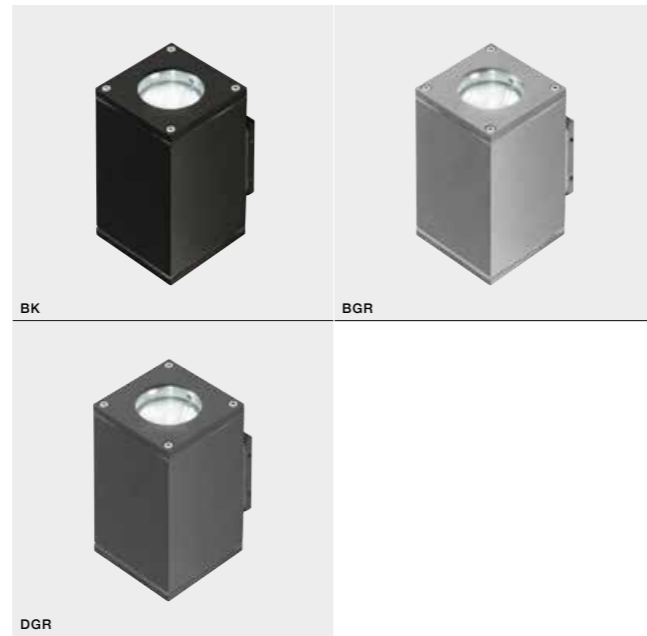

MATERA 600

bulb not included

product code – look AZ	connect GU10 1x Max. 35W	
aluminium		
IP54	installation place	
group energy label		

COLOUR / NEW INDEX NO.

- DARK GREY (DGR) **AZ2185**