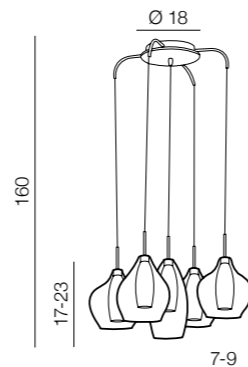

Amber milano

- 1 **AZ0722** (chrome)
- new 2 **AZ3076** (clear)
- new 3 **AZ3172** (copper)

G9 5x 40W only LED
metal/chrome/glass