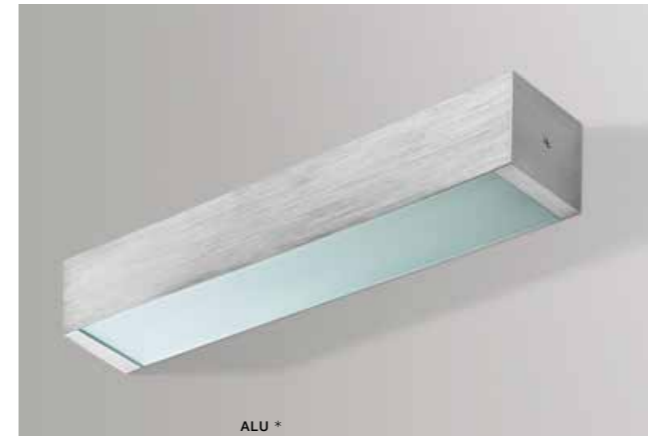

ARCHO C

ALU *

bulb included

product code – look AZ	connect PL-L 1x Max.55W
metal / aluminium	
IP20	installation place
group energy label	

COLOUR / NEW INDEX NO.

☐ ALUMINIUM (ALU) **AZ0201**