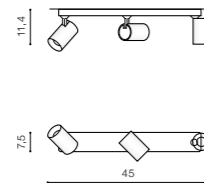

EXO

Exposed downlights

EXO 3

bulb not included

product code – look AZ	LED connect GU10 3x Max 35W	
aluminium		
IP20	installation place	
group energy label		

COLOUR / NEW INDEX NO.

- BLACK (BK) **AZ3197**
- WHITE (WH) **AZ3198**

* - EXPLANATION SHORTCUT PAGE 2 (E)

EXO TRACK

Exposed downlights

EXO TRACK

bulb not included

product code – look AZ	LED connect GU10 3x Max 35W	
aluminium		
IP20	installation place: Track Electric 3 Line	
group energy label		

COLOUR / NEW INDEX NO.

- BLACK (BK) **AZ3199**
- WHITE (WH) **AZ3200**