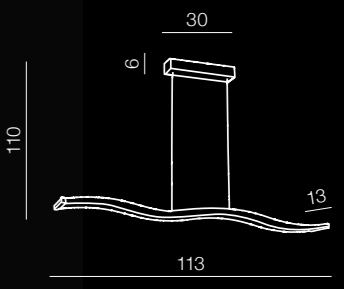

**AZ2560**  
(chrome)

1x LED 32W + 24W 5600LM  
acryl/metal

Bertone

101

**Bertone wall LED**

**AZ1291**  
(chrome)

1x LED 9W 510 lm  
acryl/metal

**Bertone pendant LED**