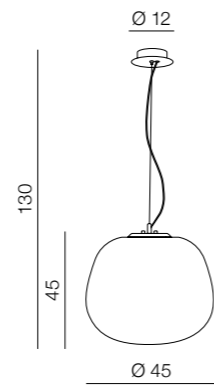

Felipe 45

AZ3182

(black/white)

E27 1x Max 40W only LED
metal/glass