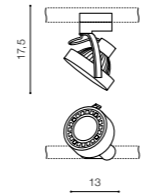

JERRY TRACK

66

Exposed downlights

BK *

JERRY TRACK

bulb not included ☒

product code – look AZ	connect 1x ES111 MAX 50W	☒
metal / aluminium		
IP20	installation place – track 3 x line	☒
group energy label		

COLOUR / NEW INDEX NO.

- ☐ WHITE (WH) **AZ2459**
- ☒ BLACK (BK) **AZ2458**

WH

BK

* - EXPLANATION SHORTCUT PAGE 2 (E)

JANE TRACK

67

Exposed downlights

BK *

JANE TRACK

bulb not included ☒

product code – look AZ	connect GU10 1x Max 50W	☒
metal / aluminium		
IP20	installation place – track 3 x line	☒
group energy label		

COLOUR / NEW INDEX NO.

- ☐ WHITE (WH) **AZ2460**
- ☒ BLACK (BK) **AZ2457**

WH

BK