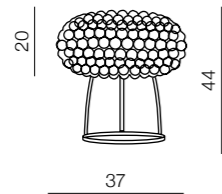

Acrylio table

AZ1099
1x R7S
metal/acryl/glass
white/clear/white