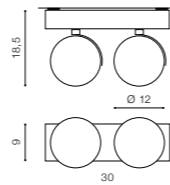

COLOUR / NEW INDEX NO.

WHITE / BLACK (WH / BK) . . . . . **AZ1374**

\* - EXPLANATION SHORTCUT PAGE 2 (E)

PAULO 4 PENDANT 12V

bulb not included

product code – look <b>AZ</b>	connect G53 QR 111 4x12V
metal / aluminium	driver 12 V included
IP20	installation place
group energy label	