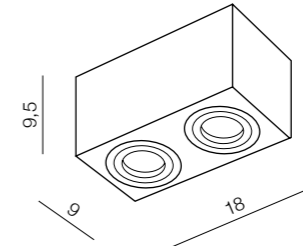

1 BLACK

2 WHITE

BULB NOT INCLUDED

**Brant square**

- 1 AZ2878 (black)
- 2 AZ2822 (white)

GU10 Max. 50W IP44  
metal/aluminium

**Brant 2 square**

- 1 AZ2879 (black)
- 2 AZ2823 (white)