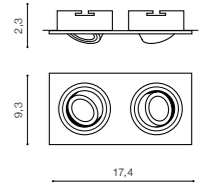

COLOUR / NEW INDEX NO.

- ALUMINIUM (ALU) **AZ2438**
- BLACK (BK) **AZ2437**
- WHITE (WH) **AZ2436**