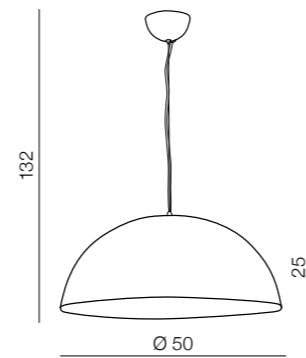

Modena 50

1. 1 AZ1401 CH (chrome)
   - 2 AZ1398 WH/GO (white/gold)
2. 1x E27 MAX 60W metal