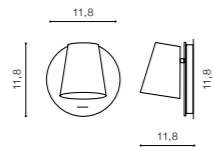

RAMONA 2 SWITCH

LED integrated

product code – look AZ	LED 2X 6W 3000K 500lm	
aluminium		
IP20	installation place	
group energy label		

COLOUR / NEW INDEX NO.

- ☐ SAND WHITE (WH) **AZ2564**
- ☒ SAND BLACK (BK) **AZ2563**