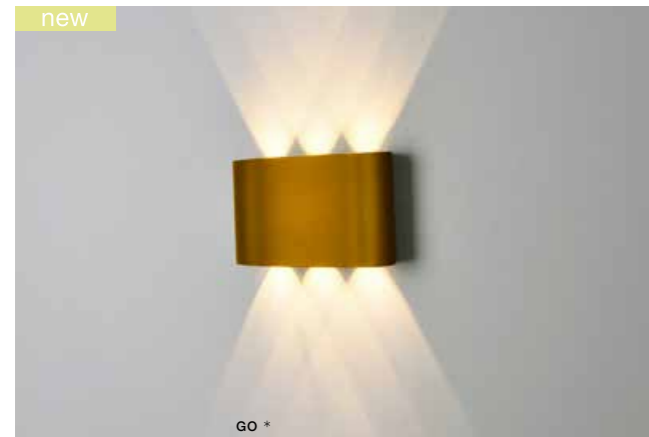

\* - EXPLANATION SHORTCUT PAGE 2 (E)

**GINNA 3** LED integrated

product code – look <b>AZ</b>	LED 6W 480lm 3000K	<b>LED</b>
aluminium		
IP54	installation place	
group energy label <a href="#">EE 7</a>		