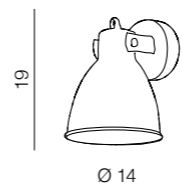

Tessio Wall

AZ1281
(white)
1x E14 60W
metal/leather