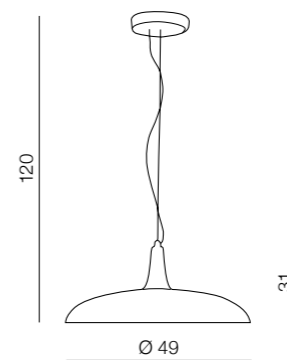

Perugia

177

1 WHITE

2 BLACK

Perugia

- 1 AZ1334 WH (white)
- 2 AZ1335 BK (black)

1x E27 MAX 60W
metal/wood