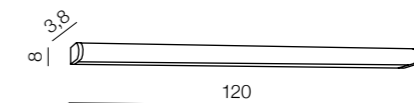

Martha 120 LED

AZ1682

(chrome)

1x LED 15W 1400lm IP44
acryl/ metal