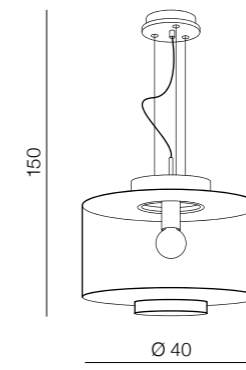

Sorel

AZ3343
(clear)
E27 1xMax 40W only LED
metal/wood/glass/brass