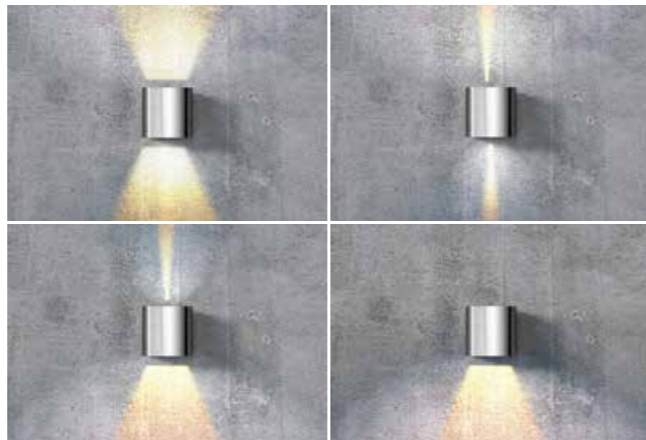

LETICIA 2 LED

LED integrated

product code – look AZ	LED 6W 3000K 420lm
metal	LED
IP54	installation place
group energy label EE 7	

COLOUR / NEW INDEX NO.

- BRIGHT GRAY (BGR) **AZ2188**
- DARK GRAY (DGR) **AZ2189**
- WHITE (WH) - **AZ2190**

FOUR ADJUSTABLE LIGHT ANGLE TILT 90°