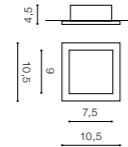

WH / BK   BK / GO   WH / WH