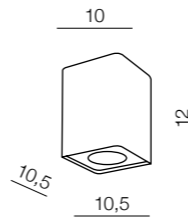

Nino 1

- 1 AZ0736 (black/chrome)
- 2 AZ0735 (white/chrome)
- 3 AZ0598 (white/aluminium)
- 4 AZ1383 (black/aluminium)

1x GU10 MAX 50W
bulb not included