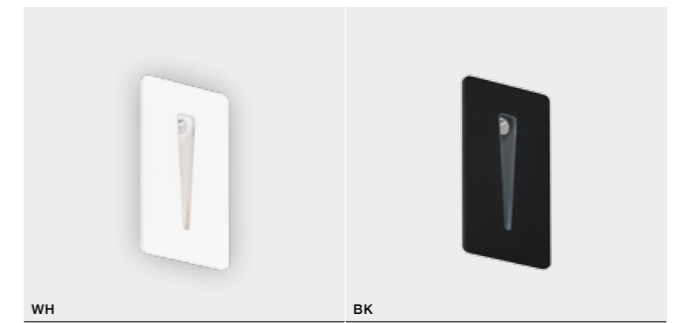

LED integrated

product code – look AZ	LED 1W 85lm 3000K	
acryl / aluminium	Transformer 230V – included	
IP20	installation place	
group energy label	inlet opening	Ø 4cm

COLOUR / NEW INDEX NO.

- BLACK (BK) **AZ2765**
- WHITE (WH) **AZ2766**
- NICKEL (NI) **AZ2767**

LED integrated

product code – look AZ	LED 2W 170lm 3000K	
acryl / aluminium	Transformer 230V – included	
IP20	installation place	
group energy label	inlet opening	Ø 5,6cm

COLOUR / NEW INDEX NO.

- BLACK (BK) **AZ2768**
- WHITE (WH) **AZ2769**
- ANTIQUE BRUSH (ANB) **AZ2770**
- NICKEL (NI) **AZ2771**

LED integrated

product code – look AZ	LED 3W 240lm 3000K	
aluminium	Transformer 230V – included	
IP54	installation place	
group energy label	inlet opening	3,5/9cm

COLOUR / NEW INDEX NO.

- WHITE (WH) **AZ2963**
- BLACK (BK) **AZ2964**
- SATIN NICKEL (SN) **AZ2965**