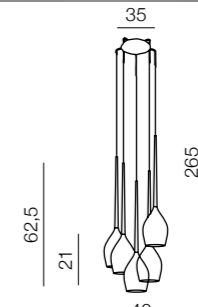

Izza 5

- 1 AZ0311 (shiny white)
- 2 AZ0312 (shiny black)
- 3 AZ1231 (amber)
- 4 AZ1222 (olive)
- **new** 5 AZ2939 (smoky)

E14 5x 50W
metal/glass