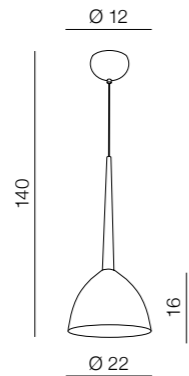

Eliza 1

AZ3334

(black)

E27 1xMax 60W only LED
metal/glass