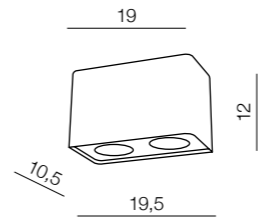

Nino 2

- 1 AZ0737 (white/chrome)
- 2 AZ1386 (white/aluminium)
- 3 AZ1385 (black/aluminium)

2x GU10 MAX 50W
bulb not included