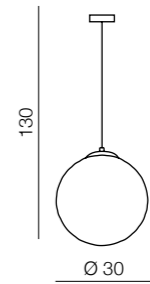

Sweet 30
AZ0445
E27 1x 60W
acrylic
metal/chrome