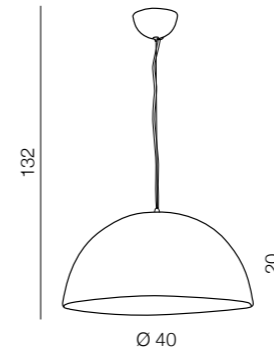

Modena 40

1. AZ1394 BK/GO (black/gold)
2. 1x E27 MAX 60W metal