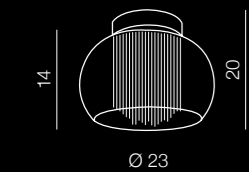

Rego 23 top

AZ1001

1x G9 Only LED
metal/chrome/
aluminum/glass