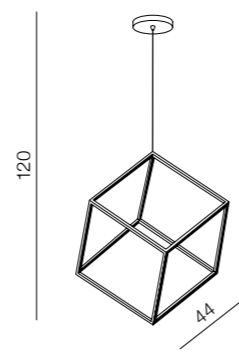

# Merlo DIMM

65

1 BLACK  
2 WHITE

**Strange 1 LED**

**AZ3149** (black)  
LED 18W 1380lm 3000K  
aluminium/acryl

**Strange 8 dimm LED**

**AZ3151** (black)  
LED 150W 9680lm  
3000K dimmable  
aluminium/acryl