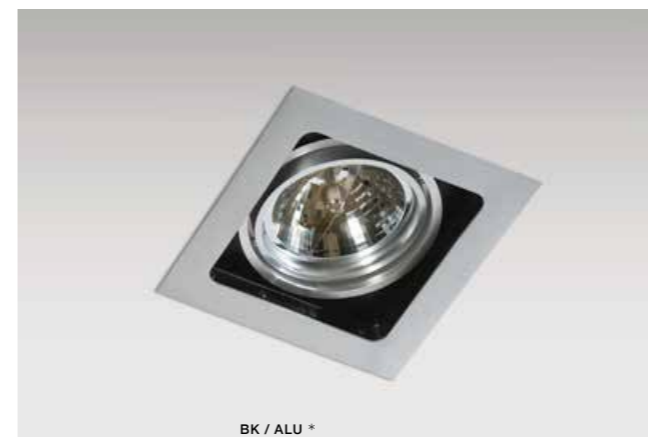

SISTO 1

bulb not included	
product code – look AZ	1x ES111 MAX 50W or ADAP111
metal / aluminium	connect GU10 1x Max 40W
IP20	installation place
group energy label	inlet opening

COLOUR / NEW INDEX NO.

- ALUMINIUM (ALU) **AZ0793**
- WHITE / BLACK (WH/BK) **AZ1446**
- BLACK / BLACK (BK/BK) **AZ2810**