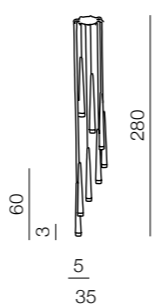

Stylo 8

- 1 AZ0161 (black)
- 2 AZ0209 (white)
- 3 AZ0257 (chrome)

G9 8x 40W
metal/glass