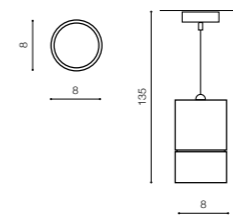

RAFFAEL

bulb not included

product code - look AZ	LED connect GU10 1x Max 50W	
aluminium		
IP20	installation place	
group energy label		

COLOUR / NEW INDEX NO.

- ☐ CHROME (CH) **AZ1624**
- ☐ WHITE (WH) **AZ1623**
- ☐ GOLD (GO) **AZ1625**
- ☐ BRUSHED COPPER (BCO) **AZ1626**
- ☐ BLACK (BK) **AZ3497**