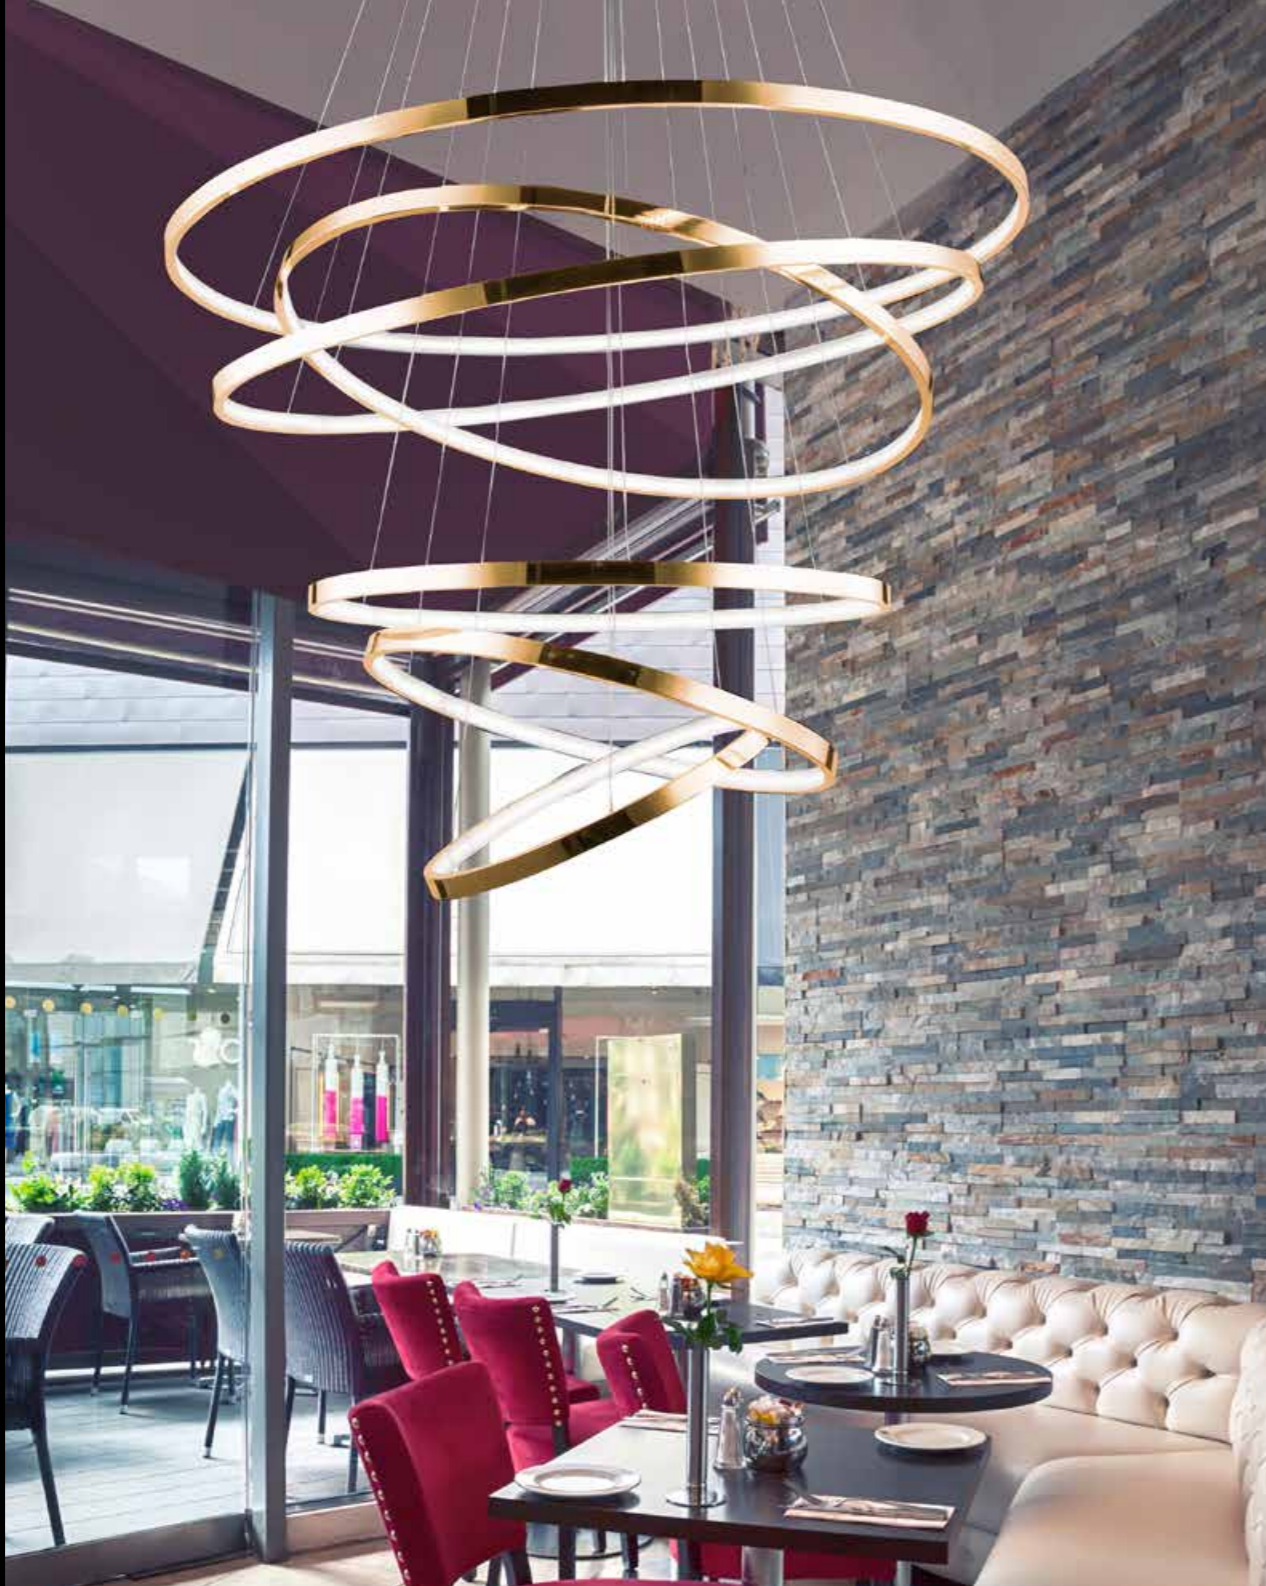

### Wheel XXL LED

- 1 AZ3137 (black)
- 2 AZ3138 (gold)
- 3 AZ3417 (chrome)

LED 190W 11400lm 3000K  
metal/acrylic

1 GOLD

2 BLACK

3 CHROME

Wheel 3 dimm **LED**

- 1 AZ2918 (gold)
- 2 AZ2920 (black)
- 3 AZ2989 (chrome)