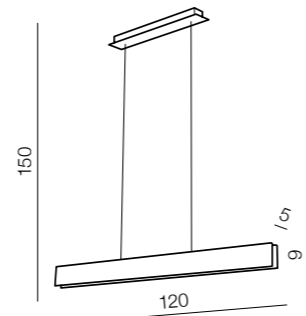

**Sovana Pendant 55 CCT LED**  
 1 AZ2727 (white)  
 2 AZ2729 (grey)  
 3 AZ2728 (black)

LED integrated  
 LED 50W 2750lm  
 3000/6500k dimm  
 power dimmable  
 acryl/aluminium

**Laria LED**

**AZ2700**  
 (natural exotic wood)  
 LED integrated Dimmable  
 LED UP 10W / LED DOWN 40W  
 3000lm 3000K  
 wood/acrylic