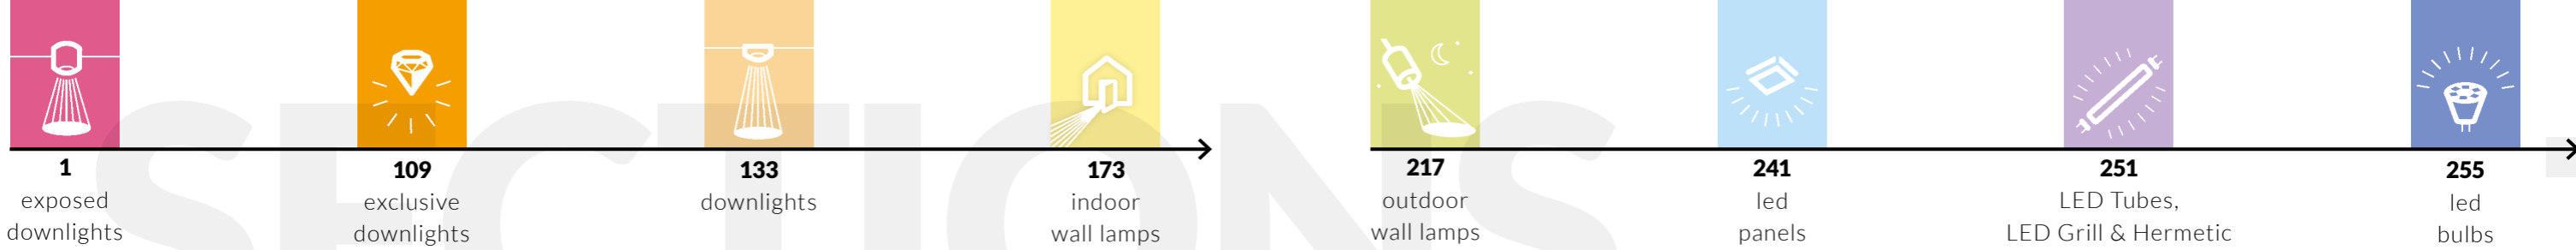

NAME

product code – look AZ	connect MR16 1x Max.50W (incl.)	bulb included ☒
metal / aluminium	connect GU10 1x Max.50W (opt.) ⁴	☐
IP20	installation place ⁵	☐
group energy label	inlet opening ⁶	☐ Ø5cm

COLOUR / NEW INDEX NO.

- WHITE (WH) **AZ2222**
- BLACK (BK) **AZ3333**
- CHROME (CH) **AZ4444**

READING INTRODUCTION

A product name	B product Code Where to find? Product codes are written after each color	C material Material for Bodylamp & Shapes	D protection class degree of protection for electrical devices against dust, moisture and water IP66 protection against ingress of dust, protection against powerful water jets or splashing of water from any direction IP54 protection against the ingress of dust in quantities that would interfere with operation, protection against drops of rain falling at any angle IP44 protection against solid objects (fine tools and wires to 1mm), protection against drops falling at any angle, from all sides (rain) IP20 protection against accidental touch, lack of security moisture	E group energy label see detailed information on page 264 EE1 picture page 264 A EE2 picture page 264 B EE3 picture page 264 C EE4 picture page 264 D EE5 picture page 264 E EE6 picture page 264 F EE7 picture page 264 G EE8 picture page 264 H	F colour - BK – BLACK - BCH – BLACK CHROME - WH – WHITE - CH – CHROME - AL – ALUMINIUM - GO – GOLD - AG – ANTIQUE GOLD - BR – BROWN - CO – CONCRETE - COO – COPPER - ST – STEEL - AM – AMBER - OL – OLIVE - CHA – CHAMPAGNE - AST – ANODISED STEEL - ABR – ANODISED BROWN - AGO – ANODISED GOLD - ACO – ANODISED COPPER	G other information - bulb included - bulb not included - LED integrated	H bulb type 2D bulb - PL-L - T5 - E14 - E27 - G24 - G9 - AR111 - ES111 230V - MR16 - GU10 - LED 2 number of bulbs 3 maximum lamp watt (W) 4 not included in the price of the purchased lamp	I Installation 5 installation place - ceiling surface mounted - wall surface mounted - pendant 6 the shape and size of the inlet opening (dimensions are in centimeters) - round hole (cm) - square hole (cm) - rectangular hole (cm)	J dimensional drawing 7 technical drawing view (dimensions are in centimeters) 8 side view 9 top view 10 range of adjustment of the reflector - reflector tilt - reflector rotation