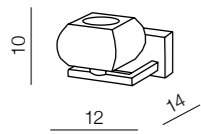

Rubic 1 wall
AZ0488
G9 1x 40W
metal/chrome/acryl