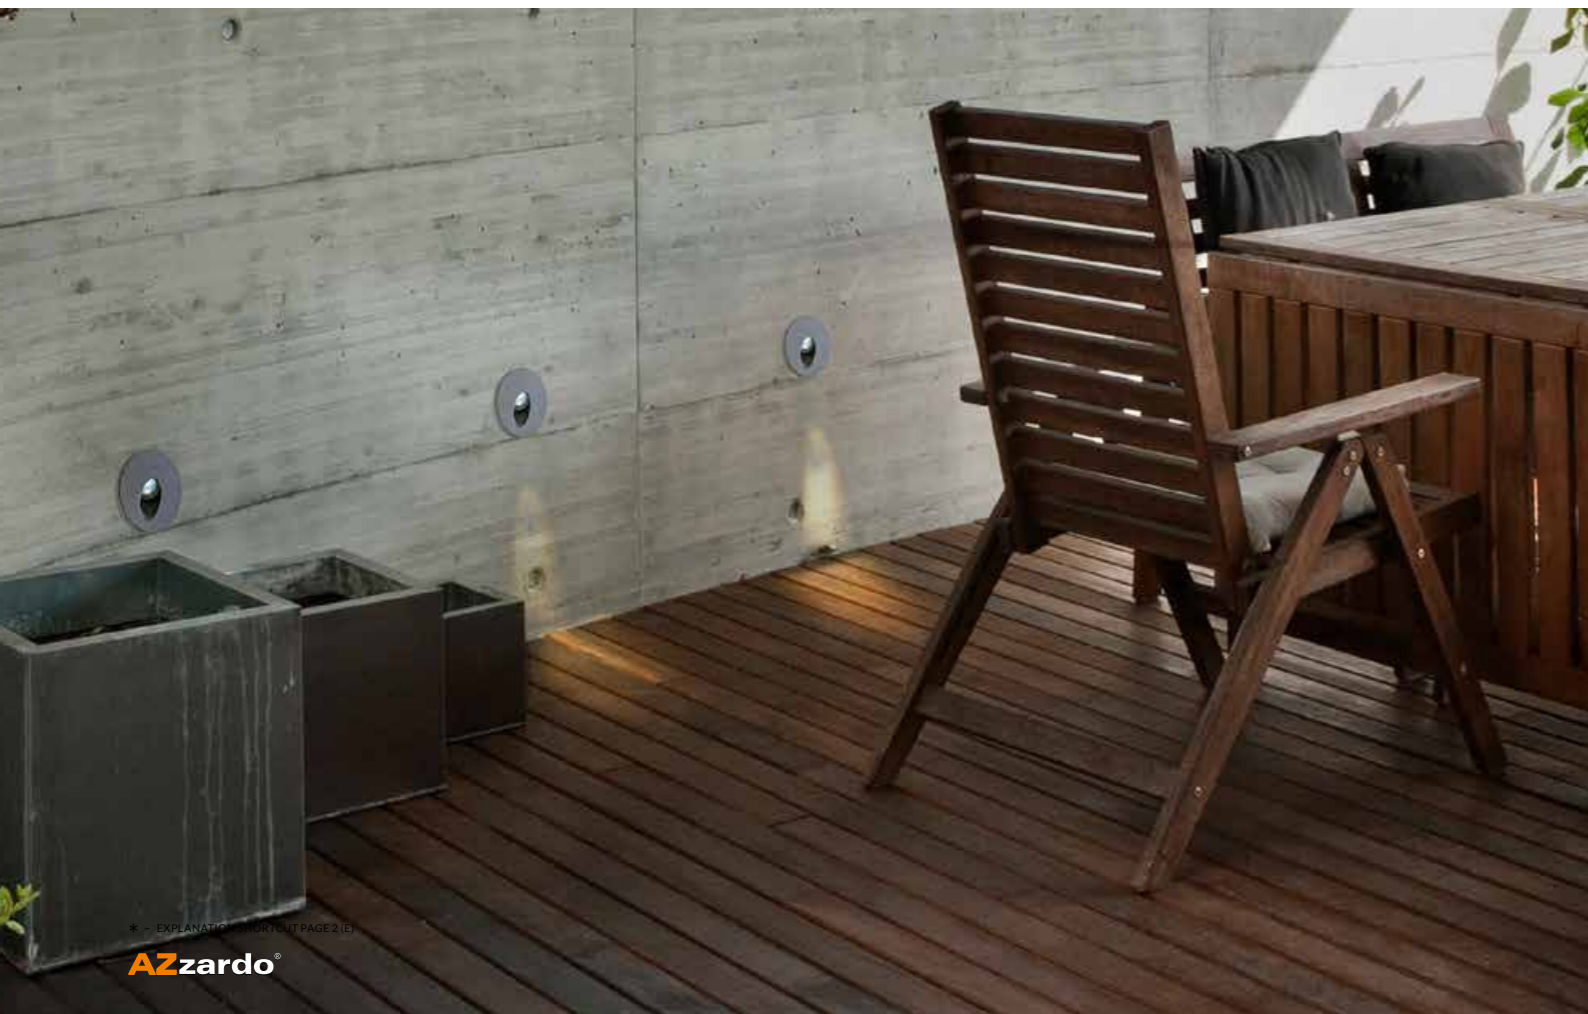

SARONA IP54

Outdoor wall lamps

SARONA IP54

LED integrated

product code – look AZ	LED 3W 250lm 3000K	
aluminium		
IP54	installation place	
group energy label		

COLOUR / NEW INDEX NO.

DARK GREY (DGR) **AZ2183**

IKA IP65

Outdoor wall lamps

IKA SQUARE IP65

bulb not included

product code – look AZ	connect GU10 1x Max. 50W	
aluminium		
IP65	installation place	
group energy label	inlet opening	Ø 6,4cm

COLOUR / NEW INDEX NO.

WHITE (WH) **AZ2864**

IKA ROUND IP65

bulb not included

product code – look AZ	connect GU10 1x Max. 50W	
aluminium		
IP65	installation place	
group energy label	inlet opening	Ø 6,4cm

COLOUR / NEW INDEX NO.

WHITE (WH) **AZ2865**
BLACK (BK) **AZ3017**