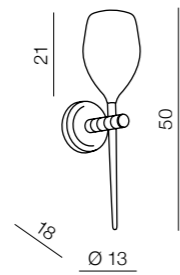

Izza wall

- 1 AZ0099 (shiny white)
- 2 AZ0098 (shiny black)
- 3 AZ1219 (amber)
- 4 AZ1226 (olive)
- **new** 5 AZ2941 (smoky)

G4 1x 40W
metal/glass