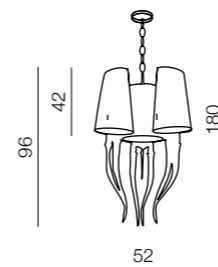

Diablo 3 big

- 1 AZ1232 (white)
- 2 AZ1344 (black)

6x E14 Only LED 11W
metal/fabric