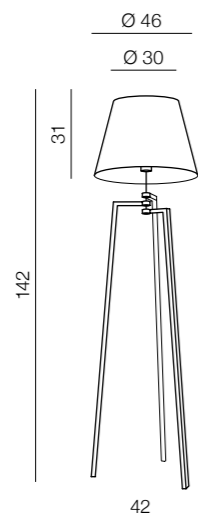

Tristan
LAMP BODY + SHADES
(black)
E27 1xMax 60W only LED
metal