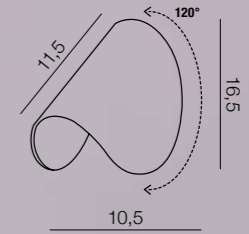

Ceres

323

Ceres LED

- 1 AZ2798 (white)
- 2 AZ2954 (black)

LED 6W 720lm 3000K IP44 aluminium