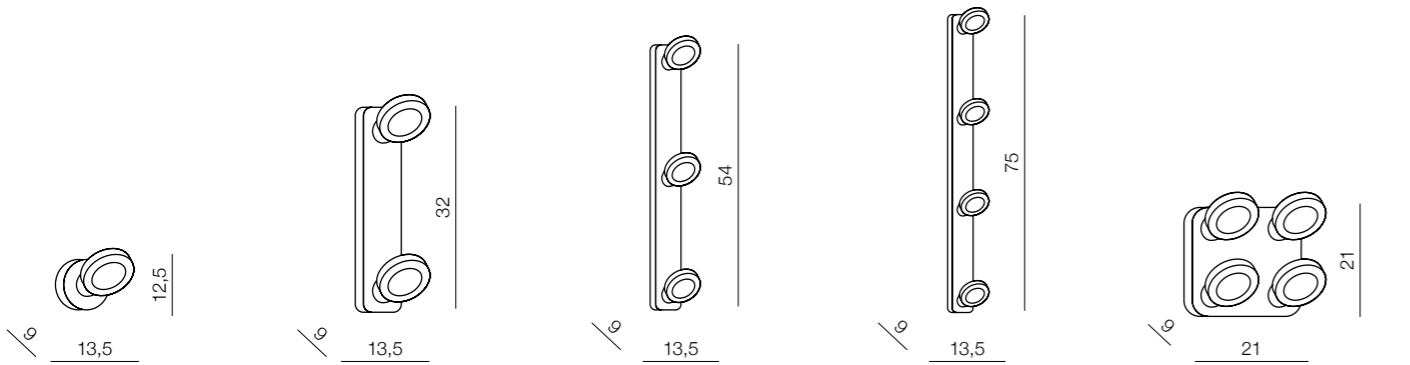

Enzo 1 LED

AZ0668

1x LED 5W, 230 lm
metal/aluminium/sandy paint

Enzo 2 LED

AZ0670

2x LED 5W, 460 lm
metal/aluminium/sandy paint

Enzo 3 LED

AZ0671

3x LED 5W, 690 lm
metal/aluminium/sandy paint

Enzo 4PR LED

AZ0672

4x LED 5W, 920 lm
metal/aluminium/sandy paint

Enzo 4KW LED

AZ0674

4x LED 5W, 920 lm
metal/aluminium/sandy paint