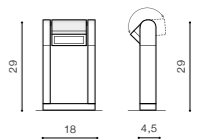

FRAME WALL

LED integrated

product code – look AZ	LED 8W 800lm IP54	
aluminium		
IP54	installation place	
group energy label		

COLOUR / NEW INDEX NO.

- DARK GREY (DGR) **AZ2132**
- BRIGHT GREY (BGR) **AZ2133**
- WHITE (WH) **AZ2134**

TILT 350°

FRAME SPIKE

LED integrated

product code – look AZ	LED 8W 800lm IP54	
aluminium		
IP54	installation place	
group energy label		

COLOUR / NEW INDEX NO.

- DARK GRAY (DGR) **AZ2128**
- BRIGHT GREY (BGR) **AZ2129**

TILT 350°

FRAME 70

LED integrated

product code – look AZ	LED 8W 800lm IP54	
aluminium		
IP54	installation place	
group energy label		

COLOUR / NEW INDEX NO.

- DARK GREY (DGR) **AZ2130**
- BRIGHT GREY (BGR) **AZ2131**

TILT 350°