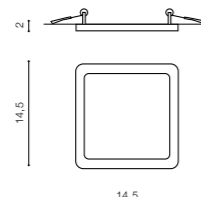

* - EXPLANATION SHORTCUT PAGE 2 (E)