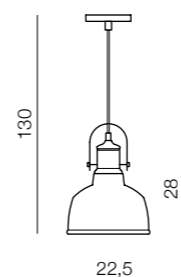

Darling 1
AZ2409
E27 1x MAX 40W
metal