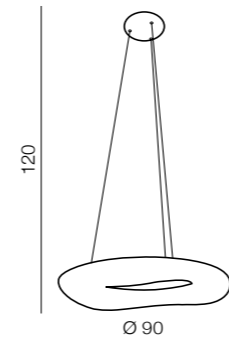

READY DIMM POWER

Donut Pendant 91 LED