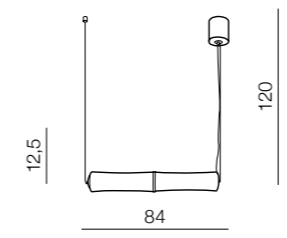

Bamboo 2 pendant
AZ1900
LED 48W 3000K 4080lm
acryl
dimmable