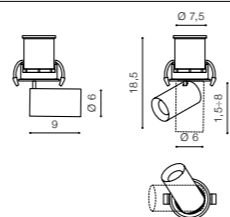

LUNA 15W DIM

Exposed downlights

LUNA 15W DIM

LED integrated

product code – look AZ	LED 15W 1270lm	
metal / aluminium	3000K RA>90 dimm	
IP20	installation place	
group energy label	inlet opening	Ø 8,5cm

COLOUR / NEW INDEX NO.

WHITE / BLACK (WH / BK) **AZ2828**

BLACK / BLACK (BK / BK) **AZ2829**

LUNA 7W

Exposed downlights

LUNA 7W

LED integrated

product code – look AZ	LED 7W 595lm 3000K	
aluminium		
IP20	installation place	
group energy label	inlet opening	Ø 7cm

COLOUR / NEW INDEX NO.

WHITE / BLACK (WH / BK) **AZ3396**

BLACK / BLACK (BK / BK) **AZ3397**

* - EXPLANATION SHORTCUT PAGE 2 (E)