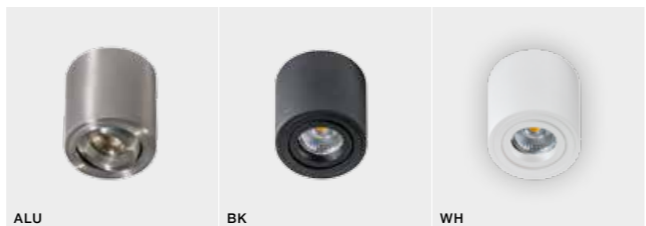

MINI BROSS

4 Exposed downlights

MINI BROSS

bulb not included

product code – look AZ	LED connect GU10 1x Max.50W	
aluminium		
IP20	installation place	
group energy label		

COLOUR / NEW INDEX NO.

- ALUMINIUM (ALU) **AZ1756**
- BLACK (BK) **AZ1710**
- WHITE (WH) **AZ1711**
- CHROME (CH) **AZ1757**

MINI ELOY

5 Exposed downlights

MINI ELOY

bulb not included

product code – look AZ	LED connect GU10 1x Max. 50W	
aluminium		
IP20	installation place	
group energy label		

COLOUR / NEW INDEX NO.

- ALUMINIUM (ALU) **AZ1754**
- BLACK (BK) **AZ1712**
- WHITE (WH) **AZ1713**
- CHROME (CH) **AZ1755**

* - EXPLANATION SHORTCUT PAGE 2 (E)