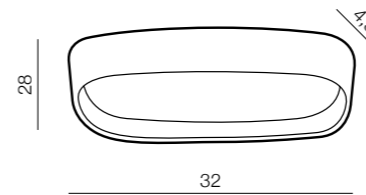

Pienza 3000k LED

- 1 AZ2719 (white)
- 2 AZ2721 (grey)
- 3 AZ2723 (black)

LED integrated Dimmable
LED 24W 1900lm 3000K
acryl/aluminium