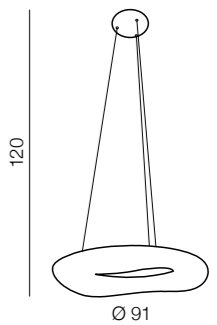

**Donut Pendant
CCT 91 LED**

AZ2675
LED integrated
LED 216W 18360lm
CCT 2700-6000K dimm
power dimmable
acryl