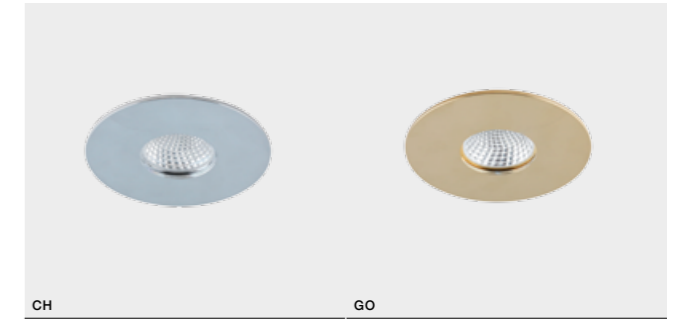

* - EXPLANATION SHORTCUT PAGE 2 (E)