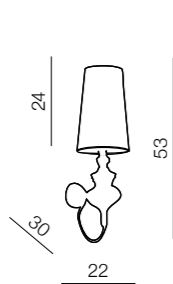

Barocco wall

- 1 AZ0308 (silver*)
- 2 AZ0062 (black**)

E27 1x 11W
metal/artificial material*
metal/fabric**