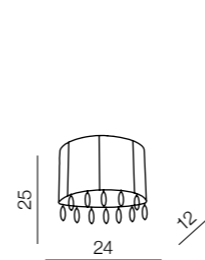

Sidney wall

- 1 AZ0916 WH (white)
- 2 AZ0915 BN (brown)

E14 1x 40W
Fabric/Chrome/Crystal