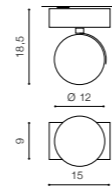

WH/BK *

MAX 2 12V

bulb not included

product code – look AZ	connect 2x QR111 MAX 50W	
aluminium	dimer driver 12V – included	
IP20	installation place	
group energy label		

COLOUR / NEW INDEX NO.

WHITE / BLACK (WH / BK) **AZ1375**