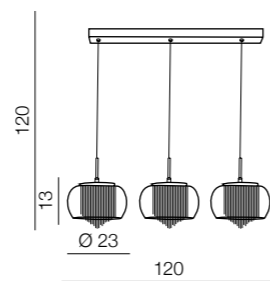

Rego 3 line

AZ2453

3x G9 Only LED
metal/glass