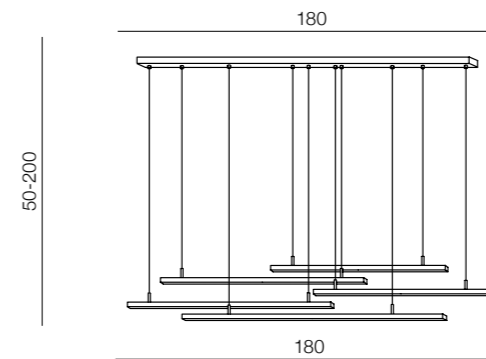

Merlo dimm LED

- 1 **AZ3184** (black)
- 2 **AZ3185** (white)

LED 49W 3280lm
3000K dimmable
aluminium/acryl