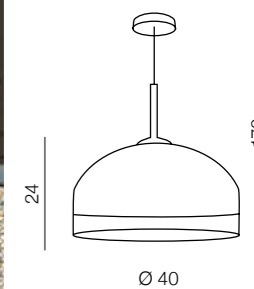

Chemical

108

Chemical

AZ0998

E14 1x 40W
metal/glass
chrome/chrome

Ben

109

Ben

AZ0454

E27 1x 60W
metal/glass/chrome