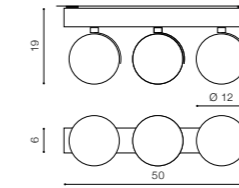

JERRY 2 230V

bulb not included

product code – look AZ	connect 2x ES111 MAX 50W	
aluminium	or ADAP111 + GU10 Max 40W	
IP20	installation place	
group energy label		

COLOUR / NEW INDEX NO.

- WHITE (WH) **AZ1371**
- BLACK (BK) **AZ1370**