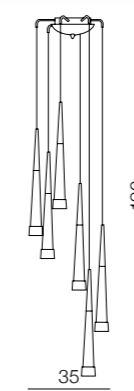

Brina 6 LED

- 1 AZ0934 (chrome)
- 2 AZ0956 (black)

LED integrated
LED 6x 7W,
4620 lm 3000K
iron/aluminum/acrylic