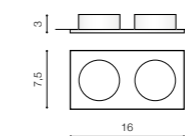

COLOUR / NEW INDEX NO.

- CHROME (CH) **AZ1789**
- WHITE (WH) **AZ1826**

* - EXPLANATION SHORTCUT PAGE 2 (E)