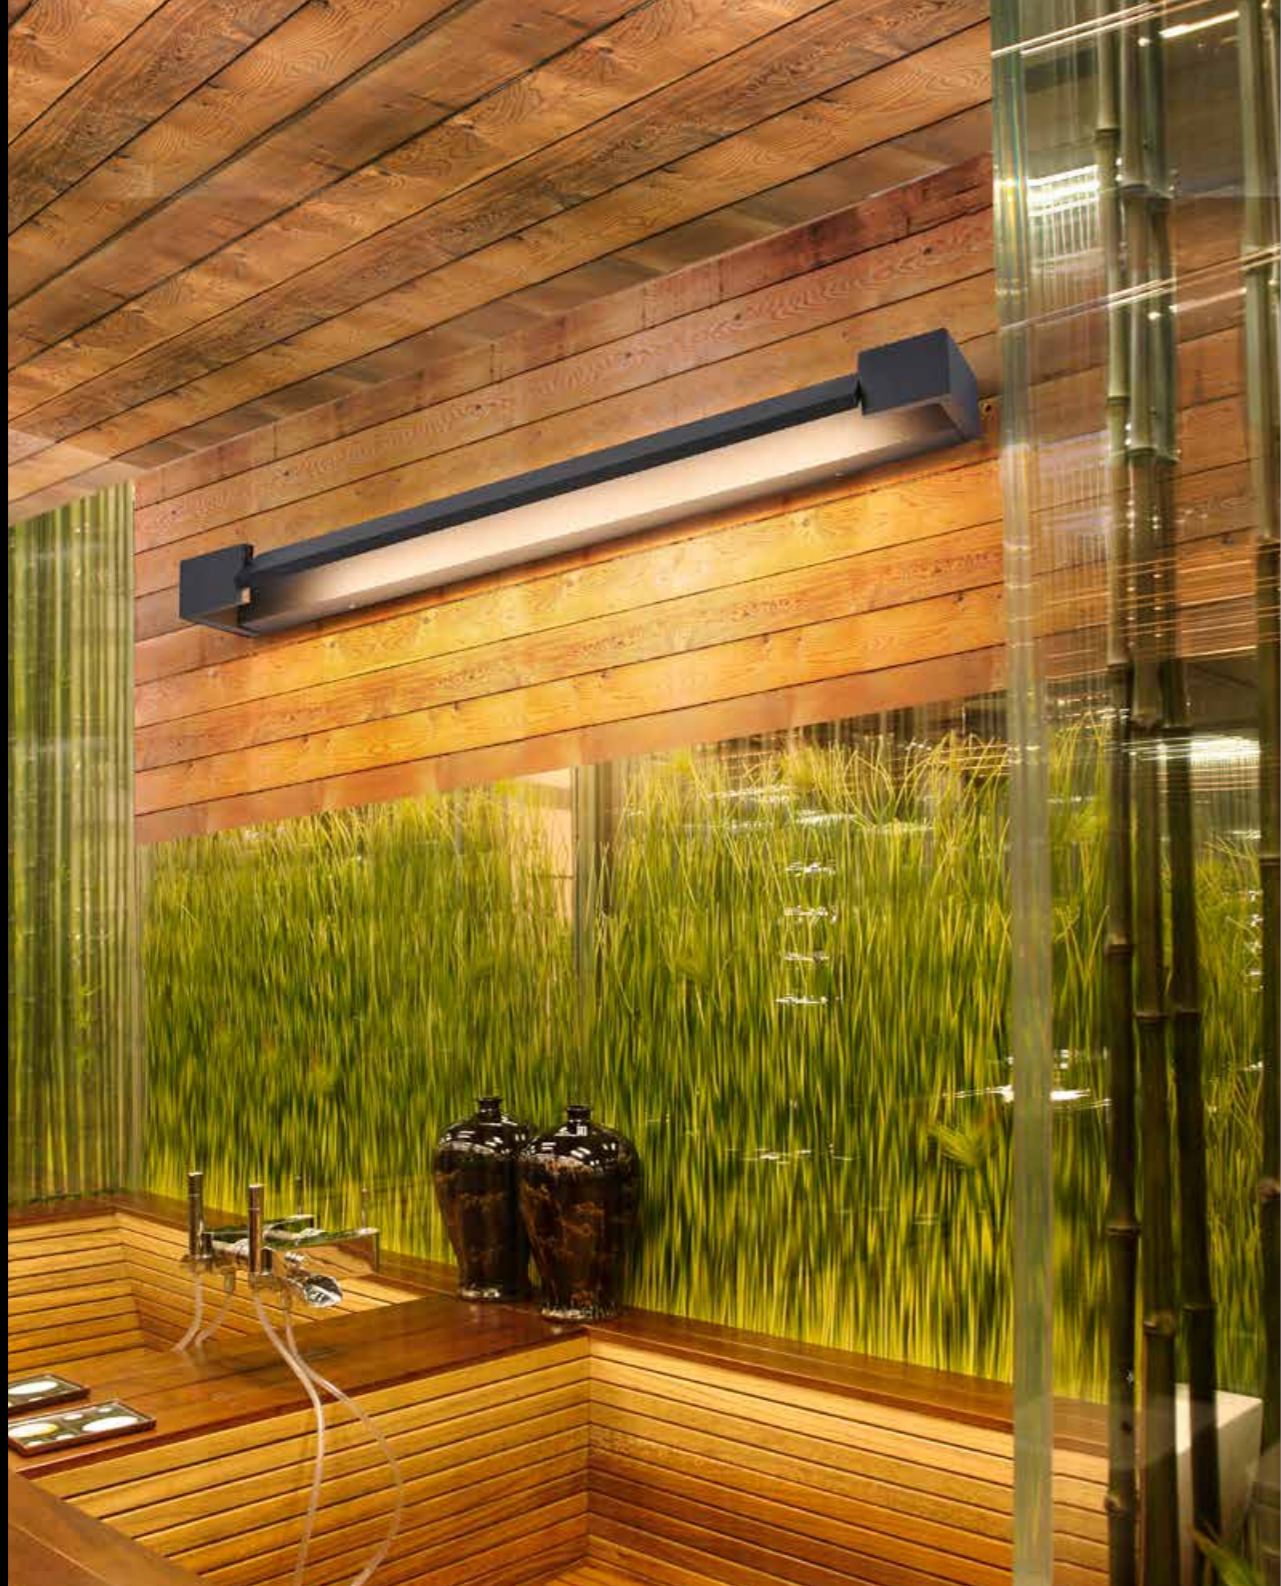

Dali 30 LED

- 1 AZ2788 3000K (white)
- 2 AZ2883 3000K (black)
- 3 AZ2789 4000K (white)
- 4 AZ2885 4000K (black)

LED 9W 1080lm 3000/4000K IP44 aluminium

Dali 45 LED

- 1 AZ2790 3000K (white)
- 2 AZ2892 3000K (black)
- 3 AZ2791 4000K (white)
- 4 AZ2893 4000K (black)

LED 12W 1440lm 3000/4000K IP44 aluminium

Dali 60 LED

- 1 AZ2792 3000K (white)
- 2 AZ2894 3000K (black)
- 3 AZ2793 4000K (white)
- 4 AZ2895 4000K (black)

LED 18W 2160lm 3000/4000K IP44 aluminium

Dali 90 LED

- 1 AZ2794 3000K (white)
- 2 AZ2896 3000K (black)
- 3 AZ2795 4000K (white)
- 4 AZ2897 4000K (black)

LED 24W 2880lm 3000/4000K IP44 aluminium

Dali 120 LED

- 1 AZ2796 3000K (white)
- 2 AZ2898 3000K (black)
- 3 AZ2797 4000K (white)
- 4 AZ2899 4000K (black)

LED 36W 4320lm 3000/4000K IP44 aluminium