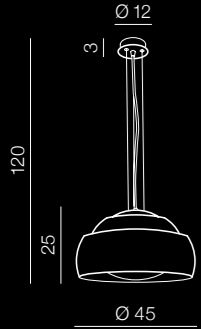

Genoa

new 130

Genoa

AZ3164

(black/white)

E27 1x Max 60W only LED
glass/metal/fabric