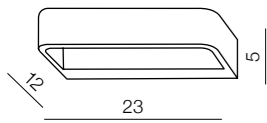

Scatola

324