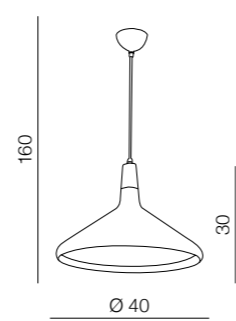

Ida M

- 1 AZ1669 (anodised steel)
- 2 AZ1670 (anodised copper)
- 3 AZ1672 (anodised gold)

1x E27 MAX 60W  
metal/wood

Ida L

- 1 AZ1665 (anodised steel)
- 2 AZ1666 (anodised copper)
- 3 AZ1668 (anodised gold)