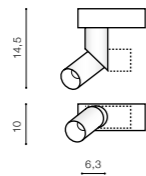

SANTOS EXPOSED ROUND

LED integrated

product code - look AZ	LED 12W 1020lm 3000K	
aluminium		
IP20	installation place	
group energy label		

COLOUR / NEW INDEX NO.

- ☐ WHITE (WH) **AZ3508**
- ☐ BLACK (BK) **AZ3509**