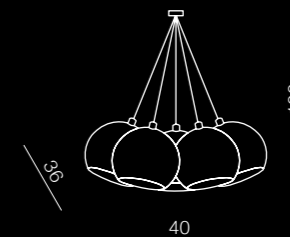

Gulia 7

1. 1 **AZ0877** (chrome)
   - 2 **AZ0635** (black)
2. 7x GU10 MAX 50W
   metal/chrome/balistic glass

1. 1 **AZ1346** (chrome)
   - 2 **AZ1234** (white)
   - 3 **AZ1235** (black)
2. 1x GU10 MAX 50W
   sand black/chrome/sand white