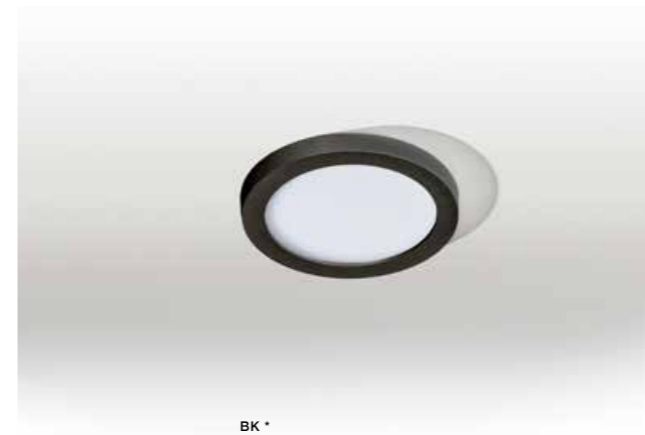

SLIM 9 ROUND IP44 3000K

LED integrated

product code - look AZ	LED 6W 500lm 3000K RA>90	
acryl		
IP44	installation place	☐
group energy label	inlet opening	Ø 7,7cm

COLOUR / NEW INDEX NO.

- CHROME (CH) **AZ2861**
- BLACK (BK) **AZ2834**
- WHITE (WH) **AZ2831**