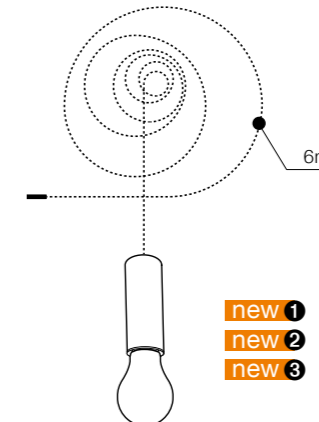

Ziko E27 3 meters

- new 1 AZ3115 (black)
- new 2 AZ3114 (white)
- new 3 AZ3455 (antique)

E27 Only Led Max 35W
aluminium

Ziko E27 6 meters

- new 1 AZ3116 (black)
- new 2 AZ3113 (white)
- new 3 AZ3456 (antique)

E27 Only Led Max 35W
aluminium