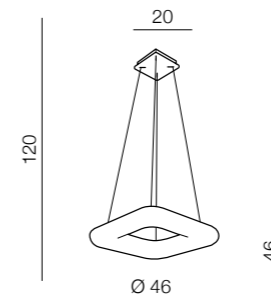

Donut Square Pendant CCT 46 LED

AZ2666
LED integrated
LED 80W 6800lm
CCT 2700-6000K dimm
power dimmable
acryl