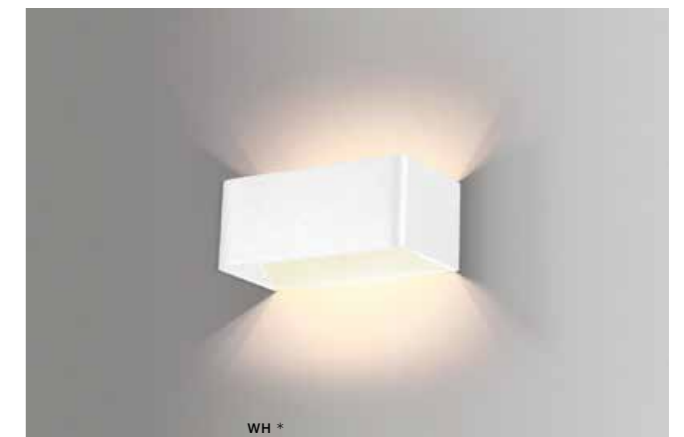

FELIX M

LED integrated

product code – look AZ	LED 6W 500lm 3000K	
aluminium		
IP20	installation place	
group energy label		

COLOUR / NEW INDEX NO.

- ☐ WHITE (WH) **AZ2426**