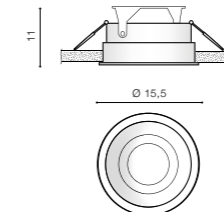

COLOUR / NEW INDEX NO.

- WHITE (WH) **AZ2684**
- BLACK (BK) **AZ2685**

* - EXPLANATION SHORTCUT PAGE 2 (E)