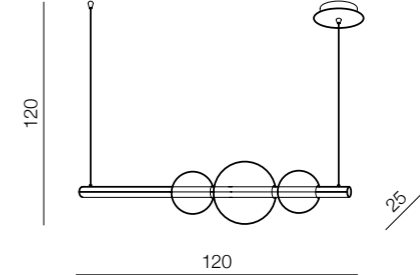

Sandra 3 dimm LED

AZ3352

(black)

LED 48W 4800lm 3000K dimmable
glass/acrylic