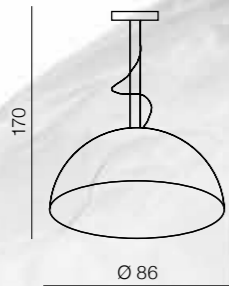

12x E14 Only LED 11W  
metal/fabric

Diablo 3

- 1 AZ0028 (white)
- 2 AZ1345 (black)

6x E14 Only LED 11W  
metal/fabric

1 WHITE

2 BLACK

**Decora XL** 

- 1 AZ2159 (white)
- 2 AZ2156 (black)