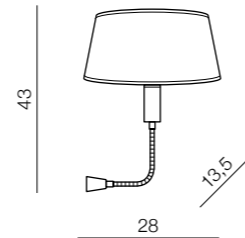

Amadeo Oval Led
LAMP BODY LED + OVAL SHADE
E27 1x MAX 40W + LED 3W
metal/fabric

Lamp bodies

+

Shades

=