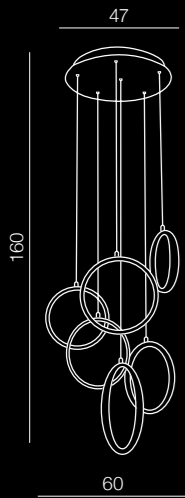

# Olimp

28

diameters of Circles:  
 - 3 x Ø 21cm  
 - 2 x Ø 25cm  
 - 1 x Ø 36cm

LED