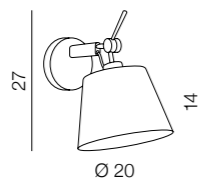

Zyta Wall XS

- 1 AZ1533 (white)
- 2 AZ1565 (black)
- 3 AZ2491 (grey)

1x E27 MAX 60W
fabric/ metal