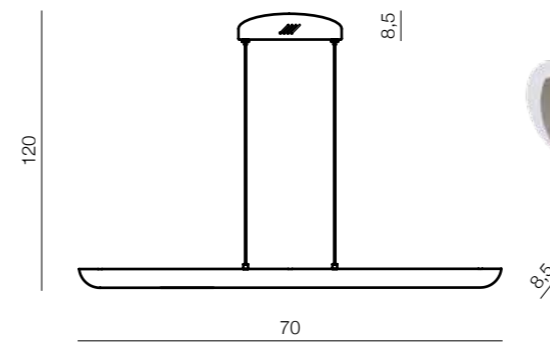

Ray

73

1 AZ1695 (chrome)
2 AZ1696 (satin nickel)
LED 28W 1740lm 3000K
aluminium IP20