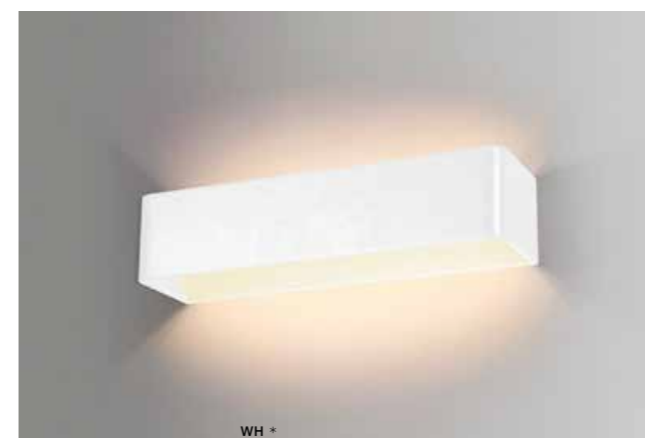

FELIX L

LED integrated

product code – look AZ	LED 12W 1008lm 3000K	
aluminium		
IP20	installation place	
group energy label		

COLOUR / NEW INDEX NO.

- ☐ WHITE (WH) **AZ2427**