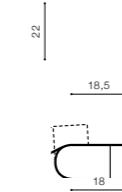

FRAME WALL

LED integrated

product code – look AZ	LED 8W 800lm IP54	
aluminium		
IP54	installation place	
group energy label		

COLOUR / NEW INDEX NO.

- DARK GREY (DGR) **AZ2132**
- BRIGHT GREY (BGR) **AZ2133**
- WHITE (WH) **AZ2134**

TILT 350°

FRAME SPIKE

LED integrated

product code – look AZ	LED 8W 800lm IP54	
aluminium		
IP54	installation place	
group energy label		

COLOUR / NEW INDEX NO.

- DARK GRAY (DGR) **AZ2128**
- BRIGHT GREY (BGR) **AZ2129**

TILT 350°

FRAME 70

LED integrated

product code – look AZ	LED 8W 800lm IP54	
aluminium		
IP54	installation place	
group energy label		

COLOUR / NEW INDEX NO.

- DARK GREY (DGR) **AZ2130**
- BRIGHT GREY (BGR) **AZ2131**

TILT 350°