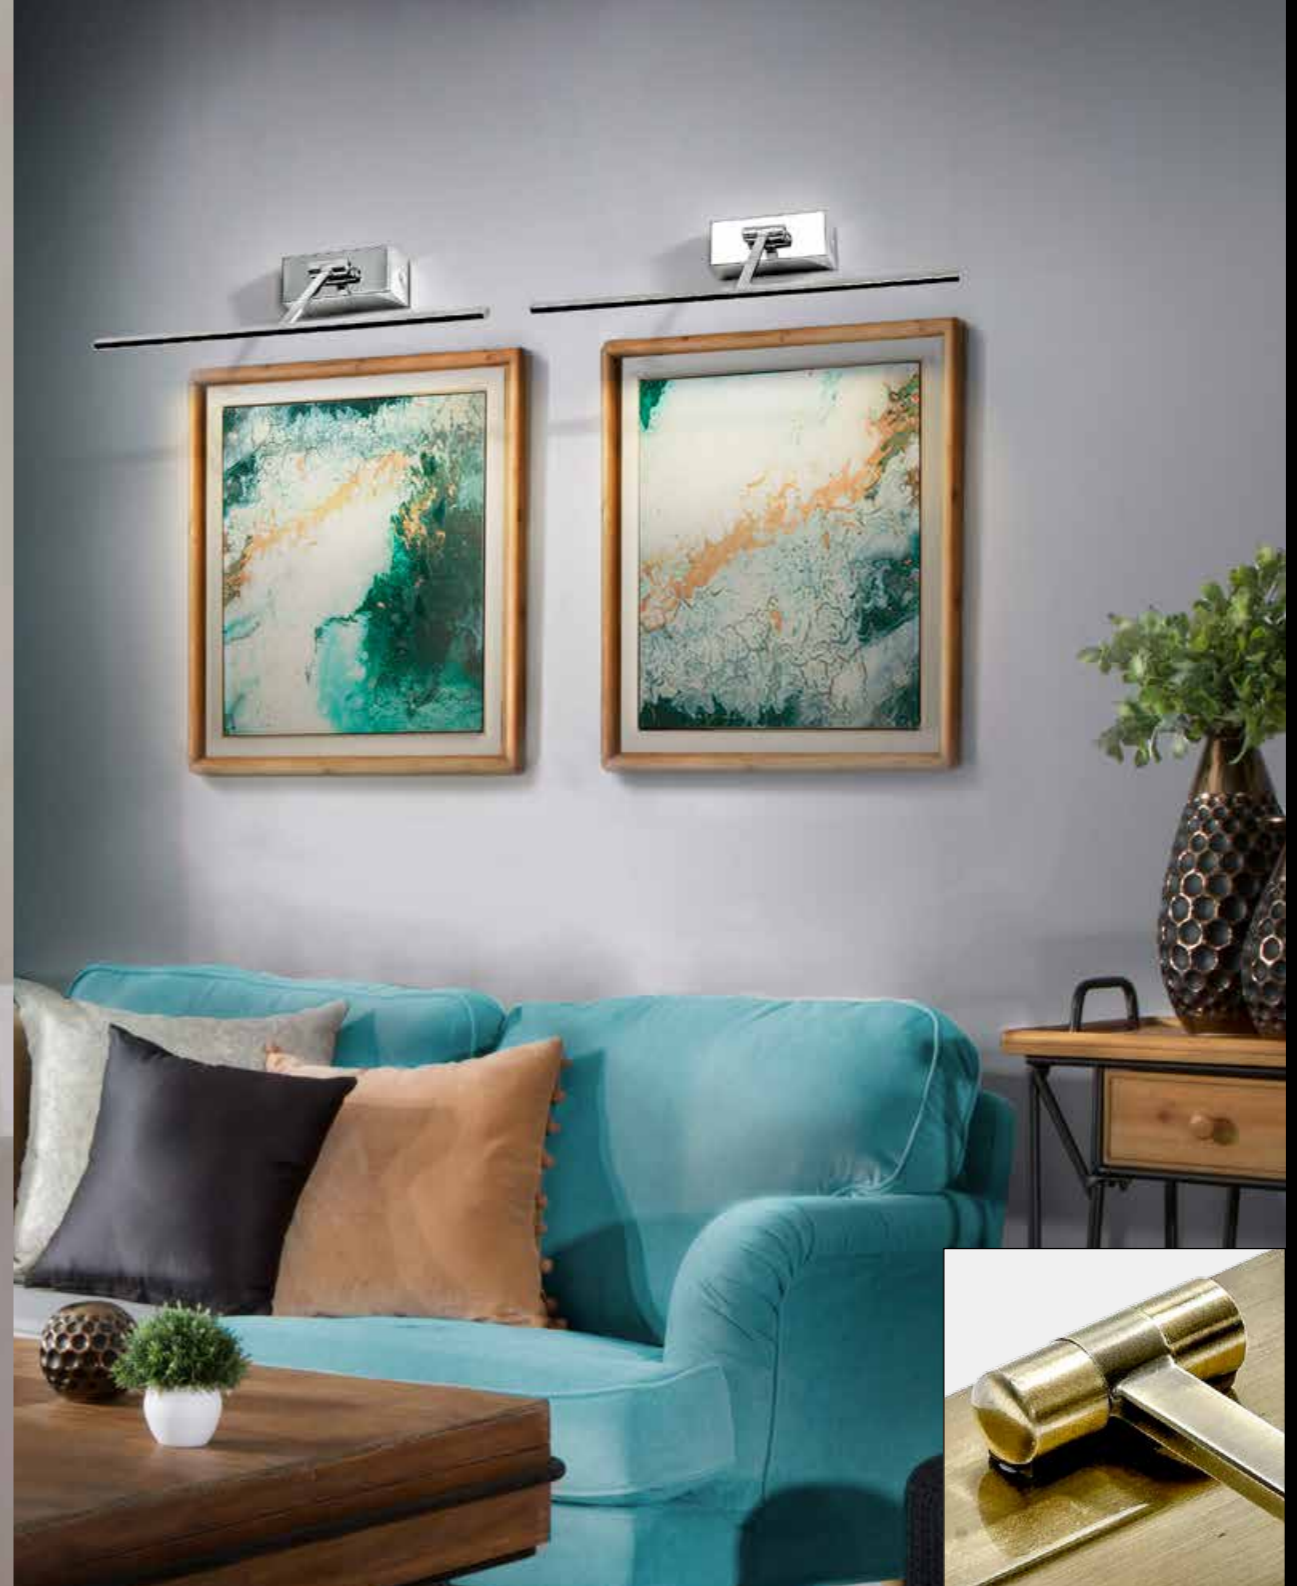

Monalisa 34 LED

- 1 AZ2640 (antique brass)
- 2 AZ2641 (chrome)
- 3 AZ2642 (satin nickel)
- 4 AZ2643 (black chrome)

LED 5,4W 200lm 3000K RA>90
metal

Monalisa 46 LED

- 1 AZ2644 (antique brass)
- 2 AZ2645 (chrome)
- 3 AZ2646 (satin nickel)
- 4 AZ2647 (black chrome)

LED 8W 275lm 3000K RA>90
metal