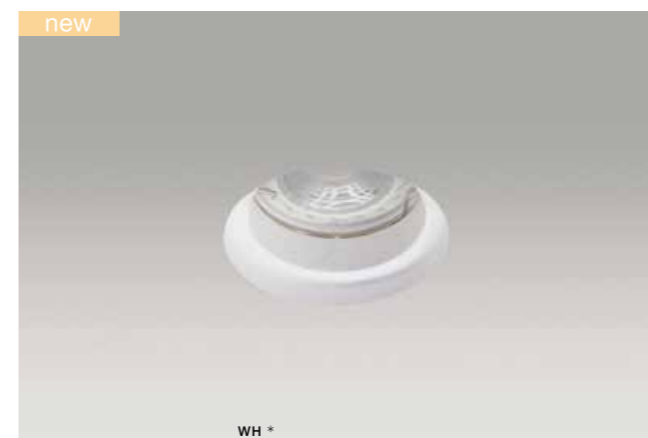

HERA GIPS ROUND S

bulb not included

product code – look AZ	connect 1x ES111 MAX 50W or ADAP111
metal/glass	connect GU10 1x Max 40W
IP20	installation place
group energy label	inlet opening

COLOUR / NEW INDEX NO.

☐ WHITE (WH) **AZ3464**