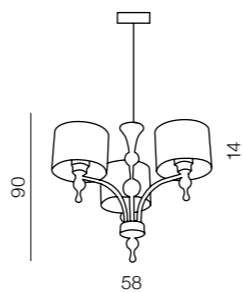

Impress

38

1 WHITE

2 BLACK

3 BROWN

E27

Impress table

- 1 AZ1107 WH (white)
- 2 AZ0502 BK (black)
- 3 AZ2903 (brown)

E27 1x 50W
metal/chrome/acryl/fabric

Impress wall

- 1 AZ0503 WH (white)
- 2 AZ0501 BK (black)
- 3 AZ2904 BN (brown)

E27 1x 50W
metal/chrome/acryl/fabric

Impress 7

- 1 AZ1106 WH (white)
- 2 AZ0500 BK (black)
- 3 AZ2902 BN (brown)

E27 7x 50W
metal/chrome/acryl/fabric

Impress 5

- 1 AZ1007 WH (white)
- 2 AZ0499 BK (black)
- 3 AZ2901 BN (brown)

E27 5x 50W
metal/chrome/acryl/fabric

Impress 3

- 1 AZ1006 WH (white)
- 2 AZ0498 BK (black)
- 3 AZ2900 BN (brown)

E27 3x 50W
metal/chrome/acryl/fabric