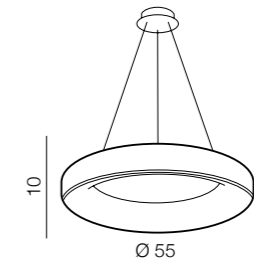

Sovana Pendant 55 CCT LED
1 AZ2727 (white)
2 AZ2729 (grey)
3 AZ2728 (black)

LED integrated
LED 50W 2750lm
3000/6500k dimm
power dimmable
acryl/aluminium