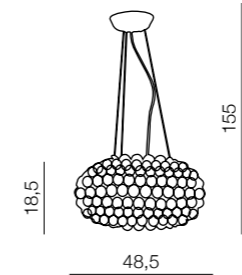

Acrylio 50

AZ0058
1x R7S
metal/acryl/glass
chrome/clear/white