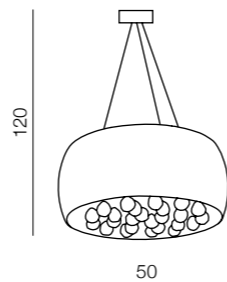

Quince 50

AZ0702

6x G9 Only LED
opal glass/metal/
chrome/acryl