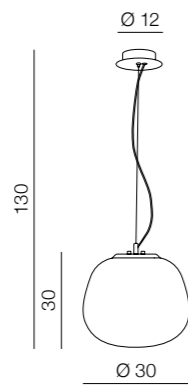

Felipe 30

AZ3181

(black/white)

E27 1x Max 40W only LED
metal/glass