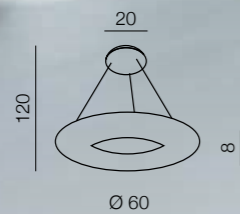

Napoli 60 LED

AZ1316
(white)
LED 36W 3000K 2880 LUMEN
acryl