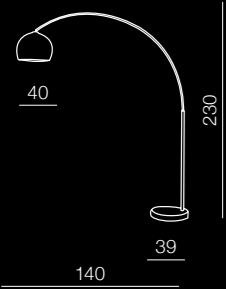

Gio

296

Gio

AZ0016

E27 1x Max 60W
white
metal/plastic/marble

Gio eco

297

Gio eco

AZ2408

E27 1x MAX 60W
acrylic/metal