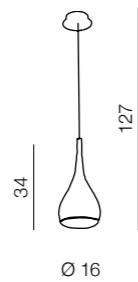

Spell

- 1 AZ0287 (white)
- 2 AZ0288 (black)
- 3 AZ0286 (france gold)
- 4 AZ0285 (chrome)

E27 1x 60W
aluminium/iron
metal/chrome