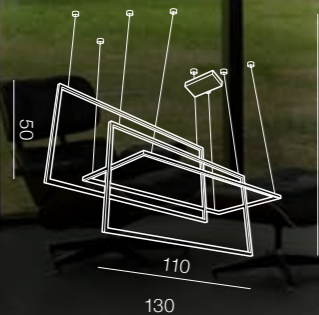

Metric  
DIMM

66

1 BLACK

2 WHITE

READY DIMM POWER

Metric LED

- 1 AZ2914 (black)
- 2 AZ2915 (white)

LED integrated Dimmable  
LED 135W 6880lm 3000K  
aluminium/acrylic