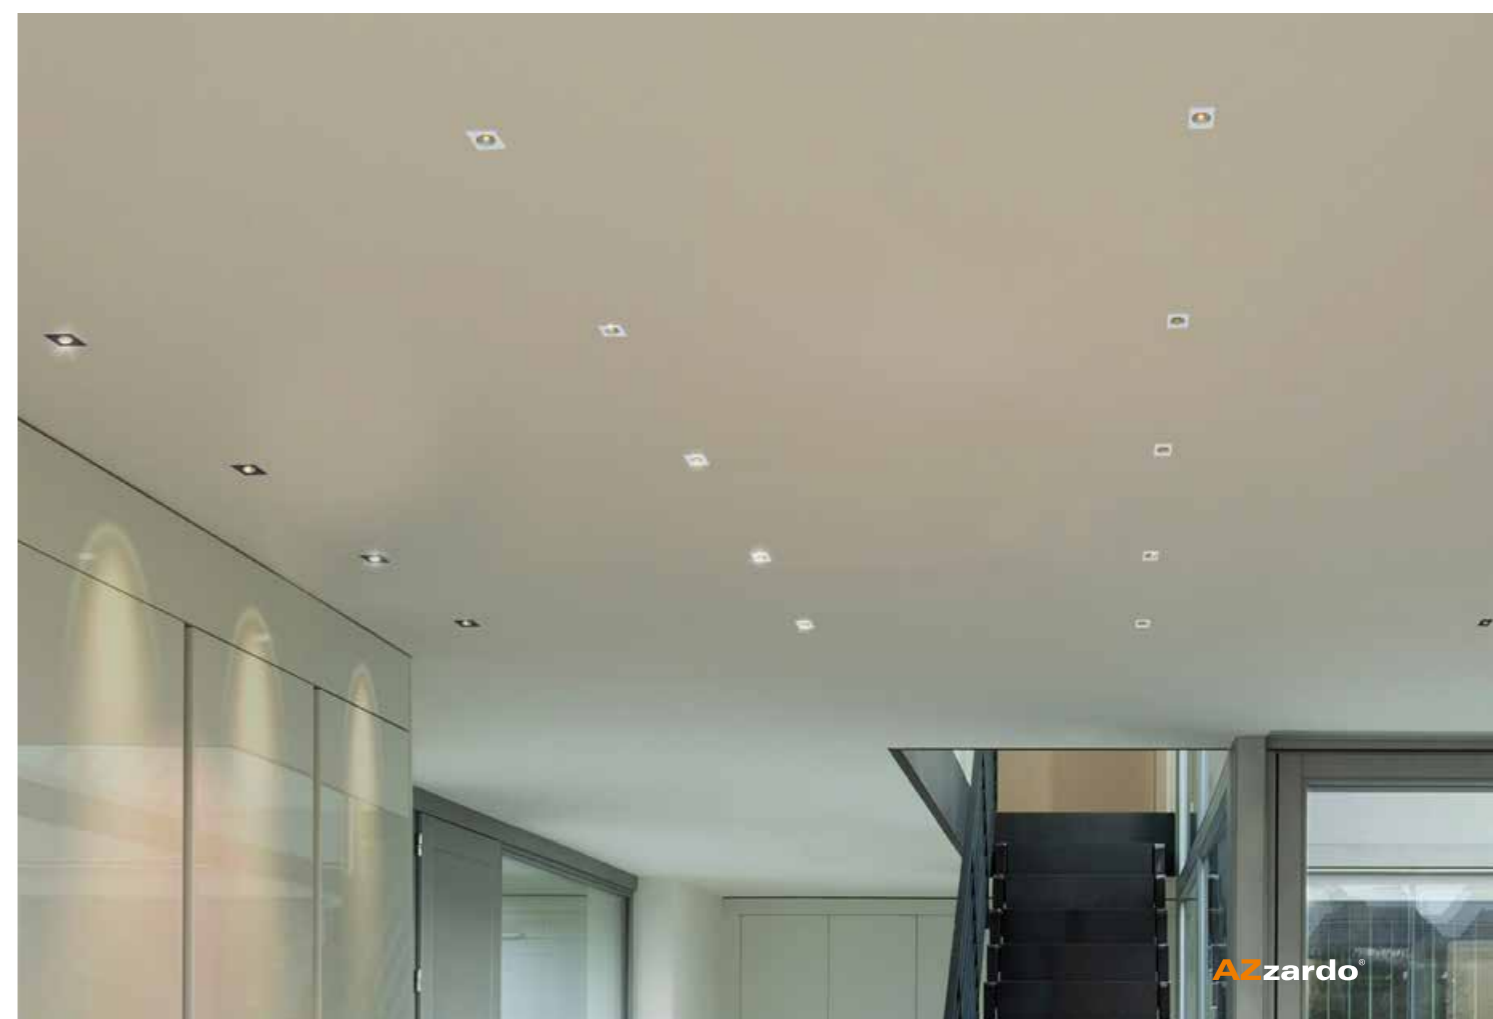

BK *

FILL R 5W 3000K / 4000K

LED integrated

product code – look AZ	LED 5W 425lm 3000K	
aluminium	LED 5W 425lm 4000K	
IP20	installation place	
group energy label	inlet opening	Ø 3,4cm

usb charger including

COLOUR / NEW INDEX NO.

- BLACK 3000K (BK) **AZ3381**
- BLACK 4000K (BK) **AZ3382**

* - EXPLANATION SHORTCUT PAGE 2 (E)

BK *

FILL S 5W 3000K / 4000K

LED integrated

product code – look AZ	LED 5W 425lm 3000K	
aluminium	LED 5W 425lm 4000K	
IP20	installation place	
group energy label	inlet opening	Ø 3,4cm

COLOUR / NEW INDEX NO.

- WHITE 3000K (WH) **AZ3377**
- BLACK 3000K (BK) **AZ3379**
- WHITE 4000K (WH) **AZ3378**
- BLACK 4000K (BK) **AZ3380**