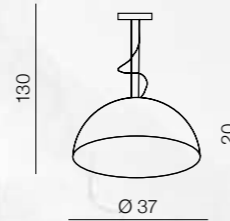

Decora M

- 1 AZ2160 (white)
- 2 AZ2157 (black)

E27 1x MAX 60W
metal/resin