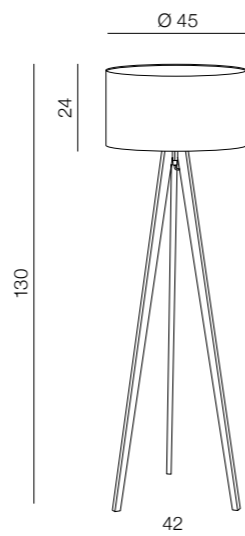

Tripod Wood
LAMP BODY + SHADE
E27 1x60W
natural oak wood fabric

Lamp bodies

Shades

= Bodies + Shades

AZ3670..... Ø 46 (black)

=

AZ3672..... Ø 46 (grey)

Tripod Wood

1. LAMP BODY + SHADES
2. AZ3013 + AZ3670 or
   - AZ3013 + AZ3671 or
   - AZ3013 + AZ3672

AZ3671..... Ø 46 (white)

=

AZ2968..... Ø 45 (black)

=

AZ3015..... Ø 45 (grey)

Tripod Wood

1. LAMP BODY + SHADES
2. AZ3013 + AZ2968 or
   - AZ3013 + AZ3015 or
   - AZ3013 + AZ3014

AZ3014..... Ø 45 (white)

=