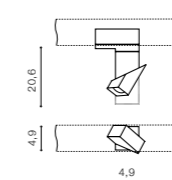

SANTOS SQUARE

Exposed downlights

SANTOS SQUARE

LED integrated

product code - look AZ	LED 12W 1020lm 3000K	LED
aluminium		
IP20	installation place	
group energy label		

COLOUR / NEW INDEX NO.

- ☐ WHITE (WH) **AZ3522**
- ☒ BLACK (BK) **AZ3523**

* - EXPLANATION SHORTCUT PAGE 2 (E)

SANTOS SQUARE TRACK

Exposed downlights

SANTOS SQUARE TRACK

LED integrated

product code - look AZ	LED 12W 1020lm 3000K	LED
aluminium		
IP20	installation place: Track Electric 3 Line	
group energy label		

COLOUR / NEW INDEX NO.

- ☐ WHITE (WH) **AZ3524**
- ☒ BLACK (BK) **AZ3525**

WH

BK