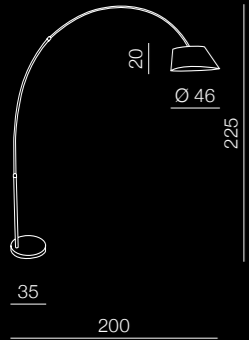

Bard

302

Bard

AZ1125

(black)
1x E27 60W
metal/fabric