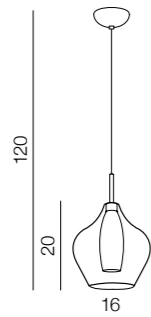

# Amber MILANO

new 118

1 CHROME

2 CLEAR

3 COPPER

**Amber milano 1**

- 1 **AZ2148** (chrome)
- new 2 **AZ3074** (clear)
- new 3 **AZ3077** (copper)

G9 1x 40W only LED  
metal/chrome/glass