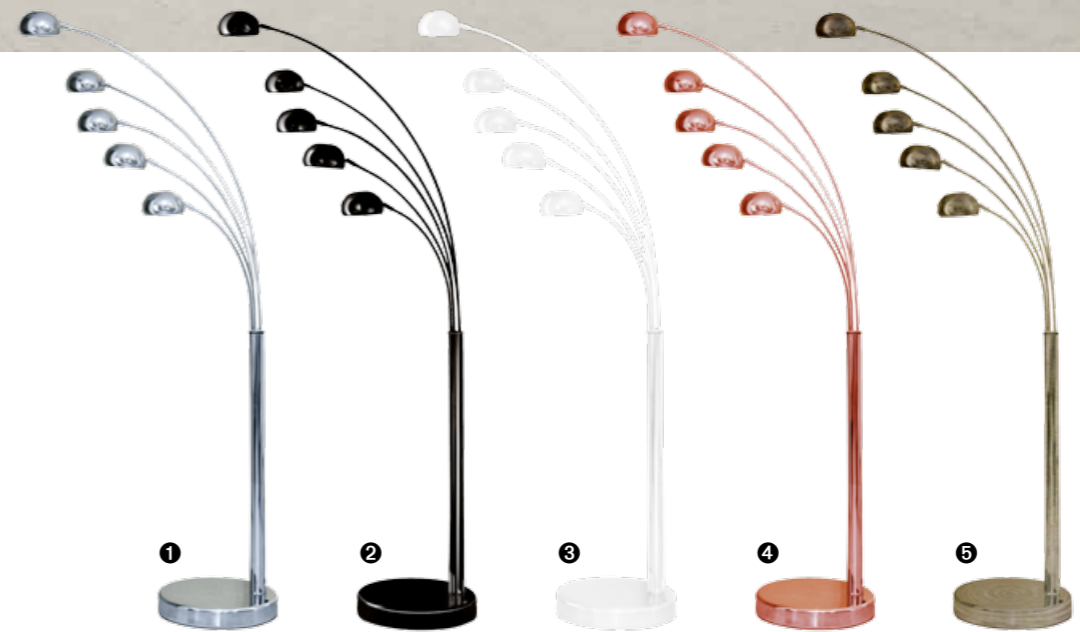

Palp

- ① AZ1122 (chrome)
- ② AZ0018 (shiny black)
- ③ AZ0020 (shiny white)
- ④ AZ2620 (copper)
- ⑤ AZ2623 (antique bronze)

E14 5x 40W
metal/marble