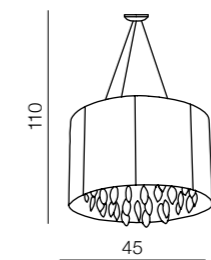

**Sidney wall**

- 1 AZ0916 WH (white)
- 2 AZ0915 BN (brown)

E14 1x 40W  
Fabric/Chrome/Crystal

**Sidney oval**

- 1 AZ0757 WH (white)
- 2 AZ0914 BK (black)
- 3 AZ1839 BN (brown)

E14 6x 40W  
Fabric/Chrome/Crystal