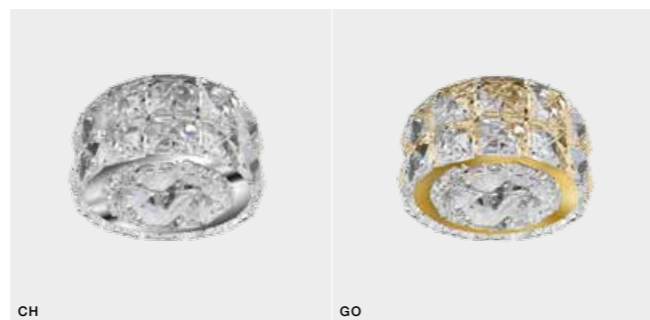

CH

GO

* - EXPLANATION SHORTCUT PAGE 2 (E)