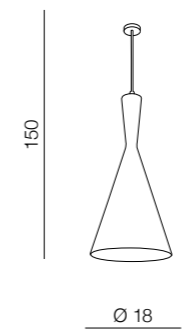

Vita

- 1 AZ1340 WH/GO (white/gold)
- 2 AZ1405 BK/GO (black/gold)

1x E27 MAX 60W
aluminium