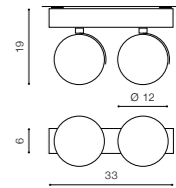

* - EXPLANATION SHORTCUT PAGE 2 (E)