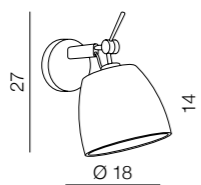

Zyta Alu Wall XS

- 1 AZ2414 (white)
- 2 AZ2413 (black)
- 3 AZ2479 (grey)
- 4 AZ2490 (aluminium)

1x E27 MAX 60W
fabric/ metal