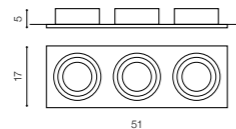

COLOUR / NEW INDEX NO.

- ALUMINIUM (ALU) **AZ0773**

* - EXPLANATION SHORTCUT PAGE 2 (E)