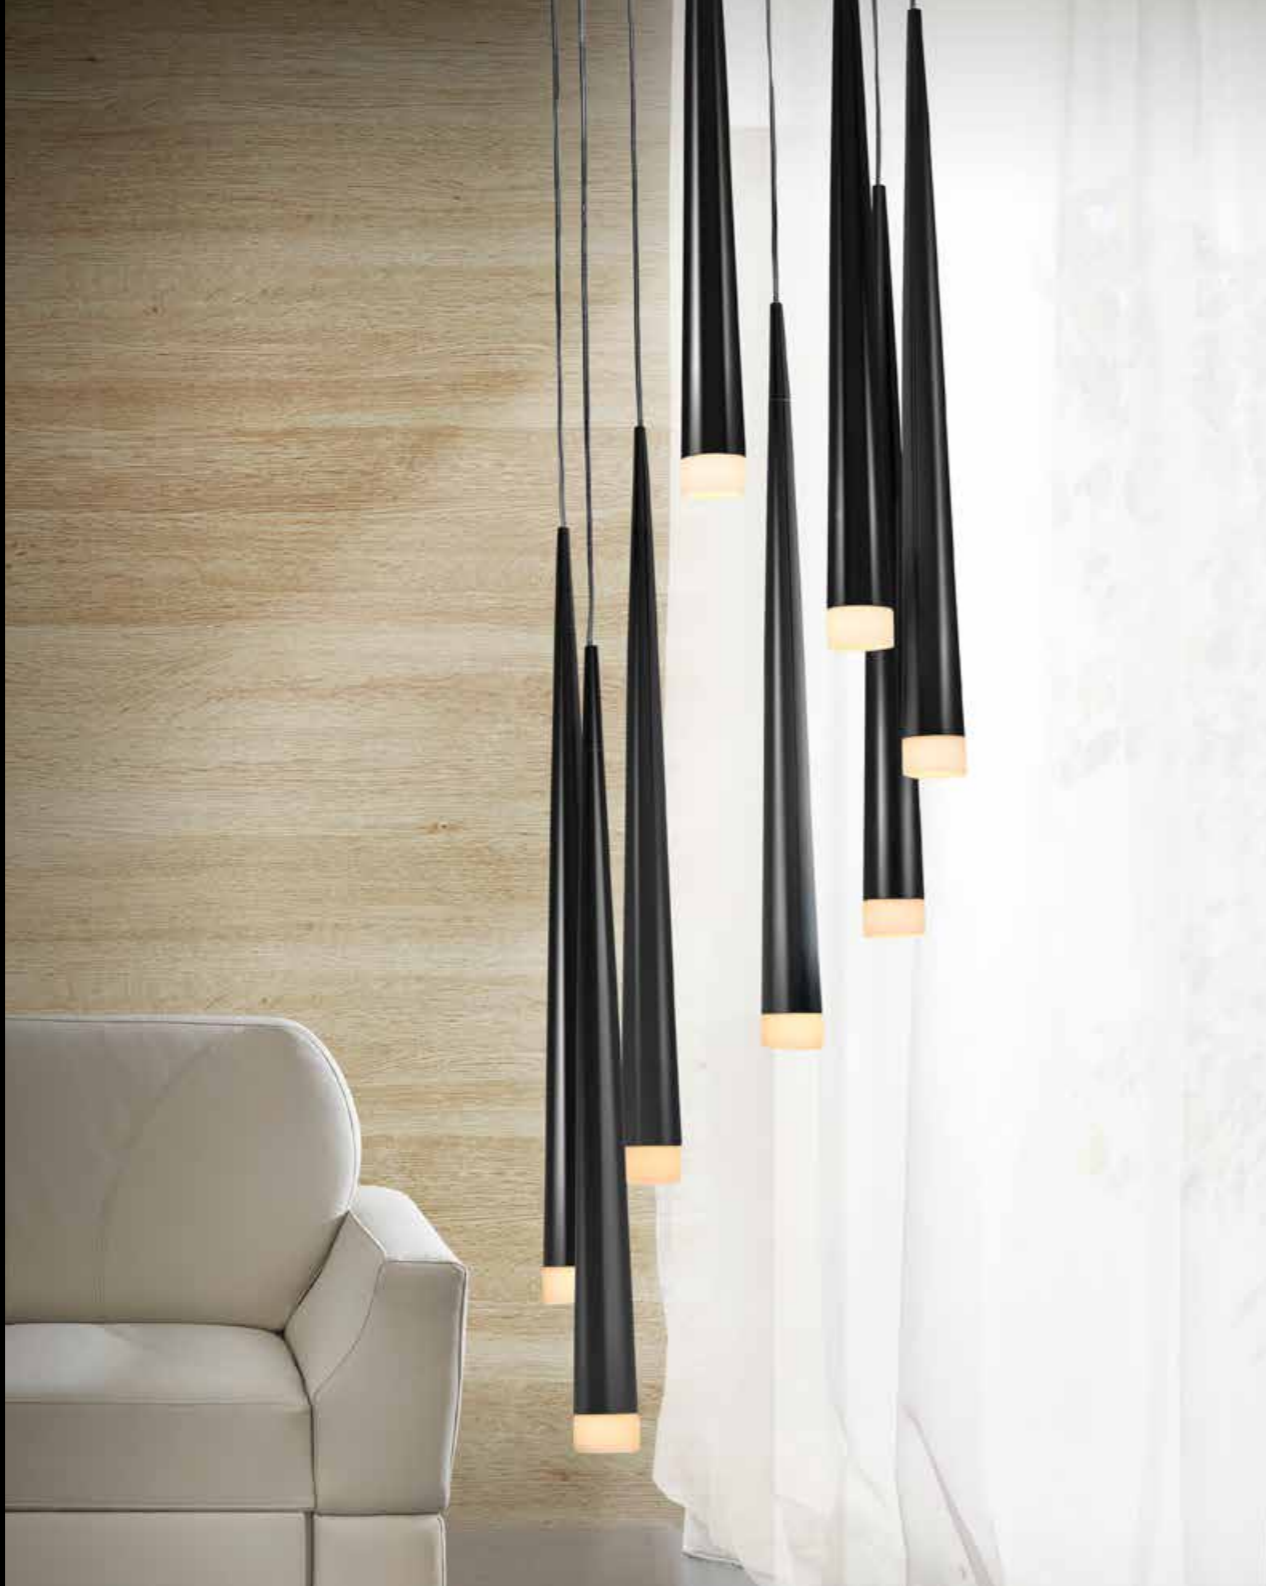

Stylo

232

- 1 AZ0116 (black)
- 2 AZ0206 (white)
- 3 AZ0117 (chrome)

G9 1x 40W
metal/glass

- 1 AZ0118 (black)
- 2 AZ0207 (white)
- 3 AZ0133 (chrome)

G9 3x 40W
metal/glass/white

- 1 AZ0119 (black)
- 2 AZ0208 (white)
- 3 AZ0134 (chrome)

G9 5x 40W
metal/glass