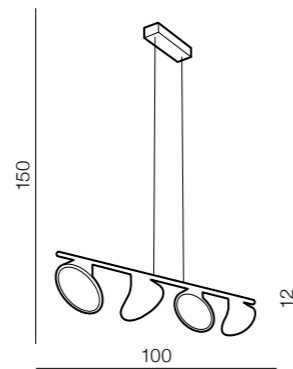

# Ray

73

**1 AZ1695** (chrome)  
**2 AZ1696** (satin nickel)  
 LED 28W 1740lm 3000K  
 aluminium IP20

**1** CHROME

**2** SATIN NICKEL

**Clamor LED**

**AZ2696**  
 (black matt)  
 LED integrated  
 LED 40W 2800lm 3000K  
 metal/acryl