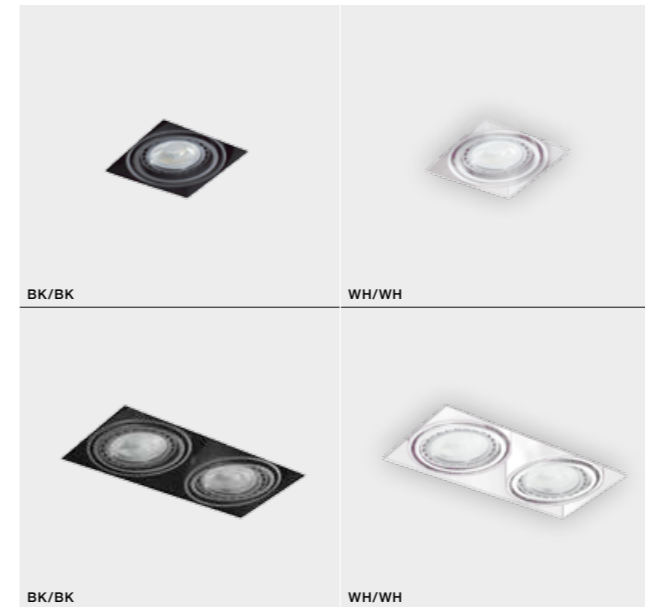

BK / BK *

NOVA 2 GIPS

bulb not included

product code – look AZ	connect 2x ES111 MAX 50W or ADAP111
metal	connect GU10 2x Max 40W
IP20	installation place
group energy label	inlet opening

COLOUR / NEW INDEX NO.

- BLACK / BLACK (BK /BK) **AZ2935**
- WHITE / WHITE (WH /WH) **AZ2934**