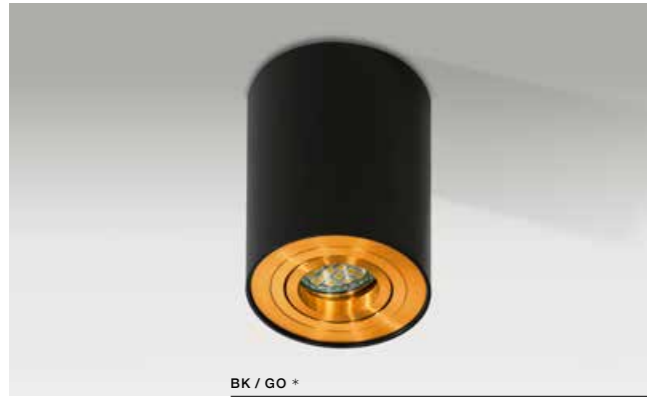

BK / GO *

BROSS 1

bulb not included

product code – look AZ	LED connect GU10 1x Max.50W
metal / aluminium	
IP20	installation place
group energy label	

COLOUR / NEW INDEX NO.

- ☐ ALUMINIUM (ALU) **AZ0780**
- ☐ BLACK / ALUMINIUM (BK/ALU) **AZ0779**
- ☐ WHITE (WH) **AZ0858**
- ☐ WHITE / ALUMINIUM (WH / ALU) **AZ0781**
- ☐ CHROME (CH) **AZ0857**
- ☐ WHITE / BLACK (WH/BK) **AZ1436**
- ☐ BLACK / BLACK (BK/BK) **AZ2135**
- ☐ BRIGHT GREY (BGR) **AZ1437**
- ☐ BLACK / GOLD (BK/GO) **AZ2955**