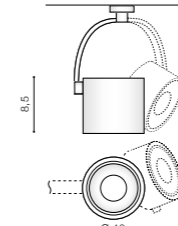

COLOUR / NEW INDEX NO.

- ☐ WHITE/WHITE (WH/WH) **AZ2703**
- ☒ BLACK/BLACK (BK/BK) **AZ2702**