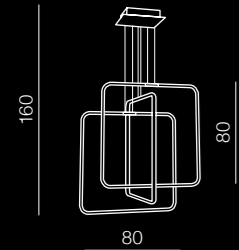

Madrid

DIMM

70

Madrid LED

AZ2468

LED integrated Dimmable
LED 80W 4500lm 3000K
PC/metal