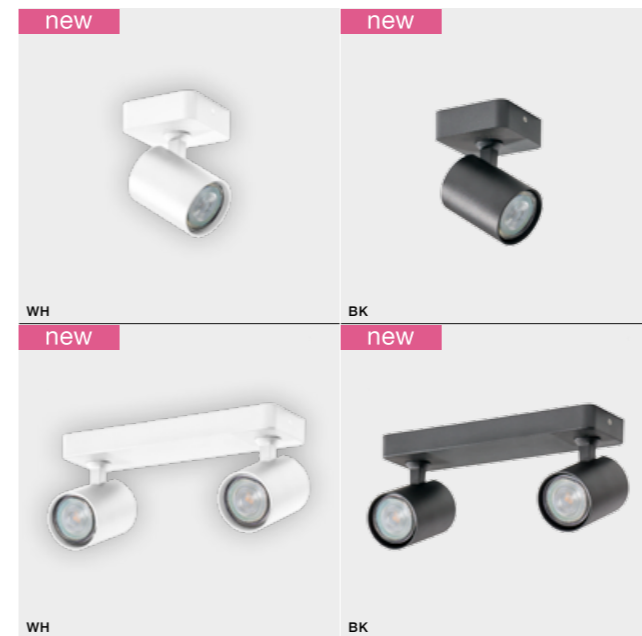

EXO 2

product code – look AZ	LED connect GU10 2x Max 35W	bulb not included
aluminium		
IP20	installation place	
group energy label		

COLOUR / NEW INDEX NO.

- ☐ BLACK (BK) **AZ3195**
- ☐ WHITE (WH) **AZ3196**