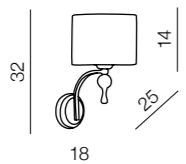

Impress wall

- 1 AZ0503 WH (white)
- 2 AZ0501 BK (black)
- 3 AZ2904 BN (brown)

E27 1x 50W
metal/chrome/acryl/fabric