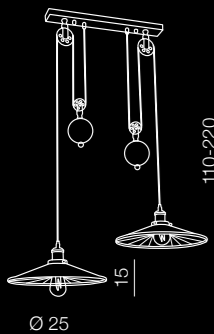

Sweden 2 mirror

AZ2476

mirror
(black/shining)
2x E27 MAX 60W
metal

Magma 70

AZ1403

(black/white)
3x E27 MAX 60W
metal

Magma 90

AZ1402

(black/white)
4x E27 MAX 60W
metal