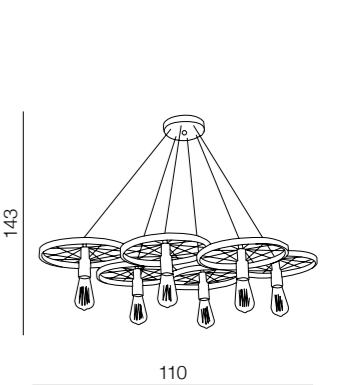

Ranch 6
AZ1650
(black)
6x E27 60W
metal