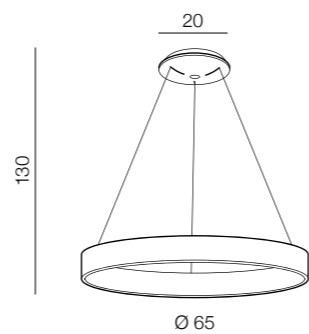

Silvam 65 pendant LED
AZ2699
(natural exotic wood+wh)
LED 50W 3250lm 3000K
wood/acrylic

CCT = 2700÷6000K Dimmable Remote Control