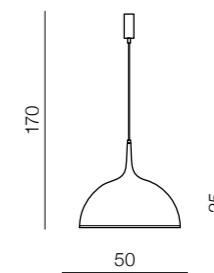

Mia
1 AZ2387 (brown)
2 AZ2388 (white)
3 AZ2389 (black)
4 AZ2390 (grey)
E27 1x MAX 60W
metal