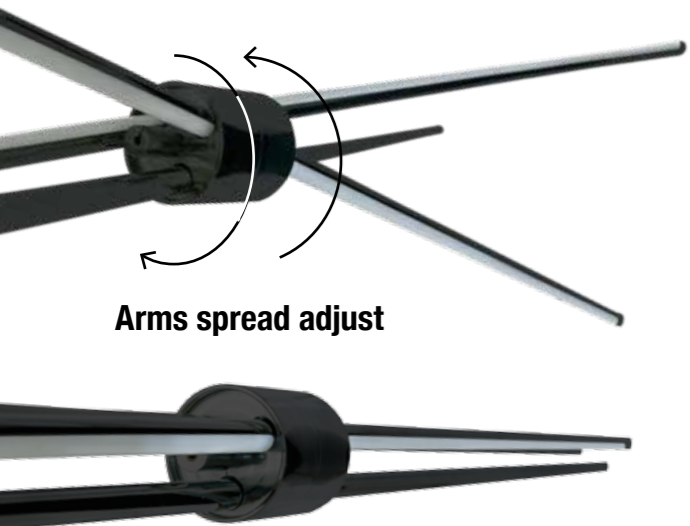

LED 48W 4800lm 3000K dimmable  
glass/acrylic

Arms spread adjust

**Jax pendant LED**

**AZ3135**

LED 33W 1600lm 3000K  
metal/silicone

**Jax floor LED**

**AZ3136**

LED 25W 1035lm 3000K  
metal/silicone