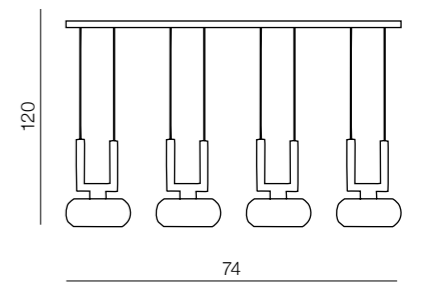

Rubic 4 A
AZ0494
G9 4x 40W
metal/chrome/acryl