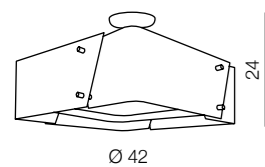

Square

76

Square 42

AZ0587
E27 4x 60W
metal/chrome/glass

Square 52

AZ0588
E27 4x 60W
metal/chrome/glass

Satellite

77

Satellite LED

AZ1786
LED 5x 6W
LED 5x 10.8W
LED 1x 26W
6600 lm 3000K
chrome metal/acrylic