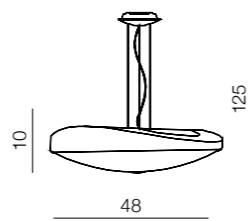

Campana 48

- 1 AZ0564 (chrome)
- 2 AZ0566 (white)

E27 4x 60W
glass/metal