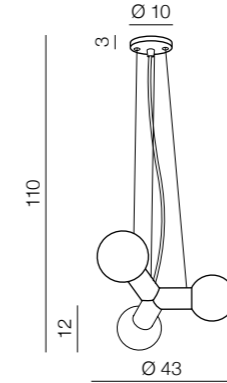

Pope

① **AZ3170** (gold)
② **AZ3171** (black)
E27 3x Max 40W only LED
glass/metal