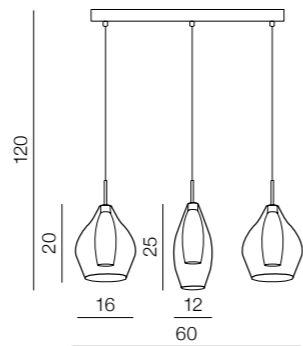

# Amber MILANO

new 116

1 CHROME

2 CLEAR

3 COPPER

**Amber milano 1**

- 1 AZ2148 (chrome)
- new 2 AZ3074 (clear)
- new 3 AZ3077 (copper)

G9 1x 40W only LED  
metal/chrome/glass