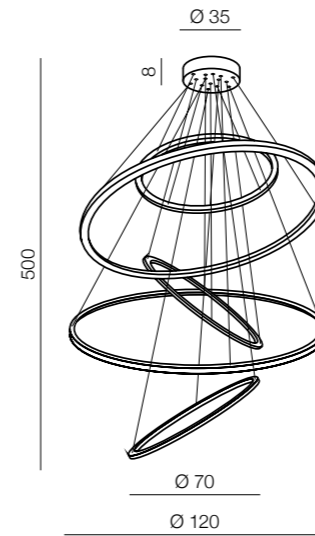

Wheel XXL LED

- 1 AZ3137 (black)
- 2 AZ3138 (gold)
- 3 AZ3417 (chrome)

LED 190W 11400lm 3000K
metal/acrylic