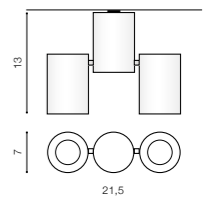

FLAVIO

Exposed downlights

FLAVIO

bulb not included ☒

product code – look AZ	LED connect GU10 1x Max.50W	☒
metal / aluminium		
IP20	installation place	☐ ☐
group energy label ☒ 5		

COLOUR / NEW INDEX NO.

☒ WHITE / BLACK (WH / BK) **AZ0791**

TILT 340°

FLAVIO 2

bulb not included ☒

product code – look AZ	LED connect GU10 2x Max.50W	☒
metal / aluminium		
IP20	installation place	☐ ☐
group energy label ☒ 5		

COLOUR / NEW INDEX NO.

☒ WHITE / BLACK (WH / BK) **AZ0792**

TILT 340°

* - EXPLANATION SHORTCUT PAGE 2 (E)

LALO

Exposed downlights

LALO

bulb not included ☒

product code – look AZ	LED connect GU10 1x Max.50W	☒
metal / aluminium		
IP20	installation place	☐ ☐
group energy label ☒ 5		

COLOUR / NEW INDEX NO.

☒ WHITE / BLACK (WH / BK) **AZ0789**

TILT 340°

LALO 2

bulb not included ☒

product code – look AZ	LED connect GU10 2x Max.50W	☒
metal / aluminium		
IP20	installation place	☐ ☐
group energy label ☒ 5		

COLOUR / NEW INDEX NO.

☒ WHITE / BLACK (WH / BK) **AZ0790**

TILT 340°