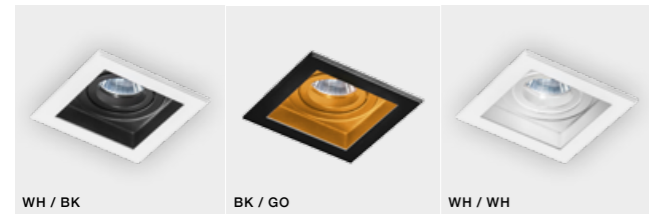

WH / BK   BK / GO   WH / WH