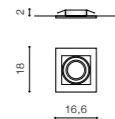

VERDI 2 bulb not included

product code – look AZ	connect 2x ES111 MAX 50W or ADAP111
aluminium	connect GU10 2x Max 40W
IP20	installation place
group energy label	inlet opening

COLOUR / NEW INDEX NO.

- ☐ WHITE (WH) **AZ3528**
- ☒ BLACK (BK) **AZ3529**