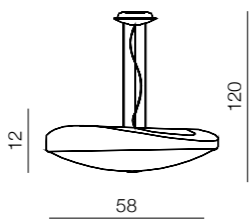

Campana 58

- 1 AZ0565 (chrome)
- 2 AZ0567 (white)

E27 4 x 60W
glass/metal