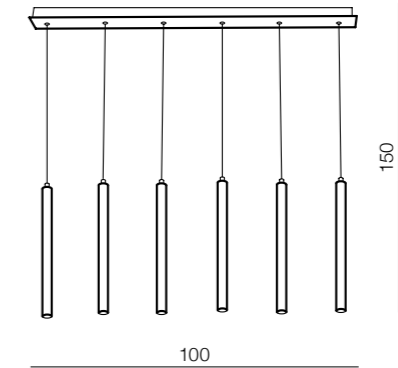

**Izolda 1 LED**

**AZ3339**

(black)  
LED 5W 425lm 3000K  
metal/wood

**Izolda 6 LED**

**AZ3340**

(black)  
LED 30W 2550lm 3000K  
metal/wood