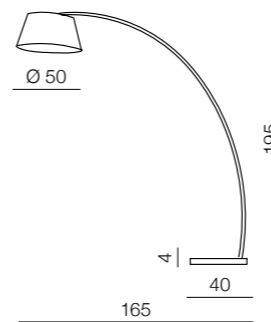

Olav

- 1 AZ1035 (white)
- 2 AZ1034 (black)

1x E27 60W
metal/fabric/acryl