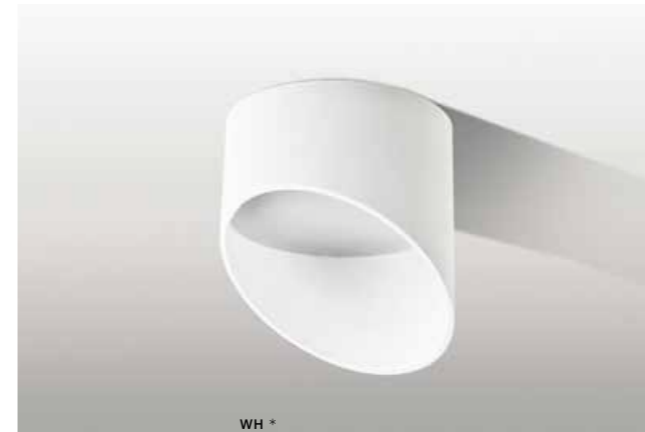

MOMO 14 3000K

LED integrated

product code – look AZ	LED 18W 3000K RA≥90 1500lm	
aluminium		
IP20	installation place	☒
group energy label		

COLOUR / NEW INDEX NO.

☐ WHITE (WH) **AZ2282**

☒ BLACK (BK) **AZ2283**