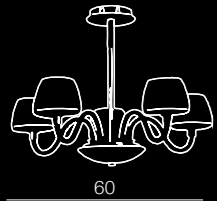

Gloria

34

Gloria 5

AZ0175
E14 5x 40W
metal/glass
chrome/white