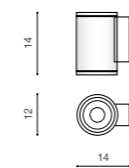

JOE WALL 2 BK *

bulb not included

product code – look AZ	LED GU10 2x MAX 35W
metal / glass	
IP54	installation place
group energy label EE 2	

COLOUR / NEW INDEX NO.

- DARK GREY (DGR) **AZ3319**
- BLACK (BK) **AZ3320**