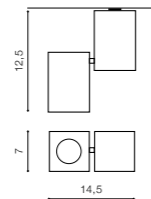

FLAVIO

Exposed downlights

FLAVIO

bulb not included ☒

product code – look AZ	LED connect GU10 1x Max.50W	☒
metal / aluminium		
IP20	installation place	☐ ☐
group energy label ☒ 5		

COLOUR / NEW INDEX NO.

☒ WHITE / BLACK (WH / BK) **AZ0791**

TILT 340°

FLAVIO 2

bulb not included ☒

product code – look AZ	LED connect GU10 2x Max.50W	☒
metal / aluminium		
IP20	installation place	☐ ☐
group energy label ☒ 5		

COLOUR / NEW INDEX NO.

☒ WHITE / BLACK (WH / BK) **AZ0792**

TILT 340°

* - EXPLANATION SHORTCUT PAGE 2 (E)

LALO

Exposed downlights

LALO

bulb not included ☒

product code – look AZ	LED connect GU10 1x Max.50W	☒
metal / aluminium		
IP20	installation place	☐ ☐
group energy label ☒ 5		

COLOUR / NEW INDEX NO.

☒ WHITE / BLACK (WH / BK) **AZ0789**

TILT 340°

LALO 2

bulb not included ☒

product code – look AZ	LED connect GU10 2x Max.50W	☒
metal / aluminium		
IP20	installation place	☐ ☐
group energy label ☒ 5		

COLOUR / NEW INDEX NO.

☒ WHITE / BLACK (WH / BK) **AZ0790**

TILT 340°