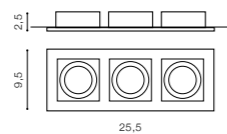

PIO

bulb not included

product code – look AZ	connect GU10 1x Max 50W
metal / aluminium	
IP20	installation place
group energy label	inlet opening 6,5x6,5cm

COLOUR / NEW INDEX NO.

- ☐ WHITE (WH) **AZ0760**
- ☒ BLACK (BK) **AZ1278**
- ☐ CHROME (CH) **AZ1718**