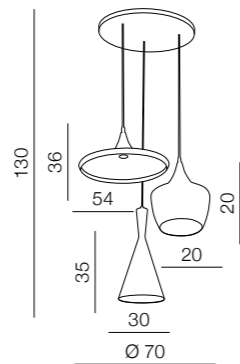

Mix

- 1 AZ1339 WH/GO (white/gold)
- 2 AZ1338 BK/GO (black/gold)

3x E27 MAX 60W
aluminium