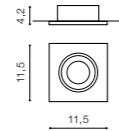

HUGO 1 DOWNLIGHT

Downlights

HUGO 1 DOWNLIGHT

bulb not included ☒

product code – look AZ	connect GU10 1x Max 50W
aluminium	
IP20	installation place ☐
group energy label ☐	inlet opening ☐ $\varnothing$ 6cm

COLOUR / NEW INDEX NO.

- ☐ ALUMINIUM (ALU) **AZ1733**
- ☐ BLACK (BK) **AZ1736**
- ☐ WHITE (WH) **AZ1735**
- ☐ CHROME (CH) **AZ1734**

REMO R

bulb not included ☒

product code – look AZ	
aluminium	
IP20	installation place ☐
group energy label ☐	

COLOUR / NEW INDEX NO.

- ☐ ALUMINIUM (ALU) **AZ0821**
- ☐ BLACK (BK) **AZ0823**
- ☐ WHITE (WH) **AZ0822**
- ☐ GOLD (GO) **AZ0824**
- ☐ CHAMPAGNE (CHA) **AZ0825**
- ☐ CHROME (CH) **AZ0855**

HUGO 2 DOWNLIGHT

Downlights

HUGO 2 DOWNLIGHT

bulb not included ☒

product code – look AZ	connect GU10 2x Max 50W
aluminium	
IP20	installation place ☐
group energy label ☐	inlet opening ☐ 10,5x22,5cm

COLOUR / NEW INDEX NO.

- ☐ ALUMINIUM (ALU) **AZ1737**
- ☐ BLACK (BK) **AZ1740**
- ☐ WHITE (WH) **AZ1739**
- ☐ CHROME (CH) **AZ1738**

* - EXPLANATION SHORTCUT PAGE 2 (E)