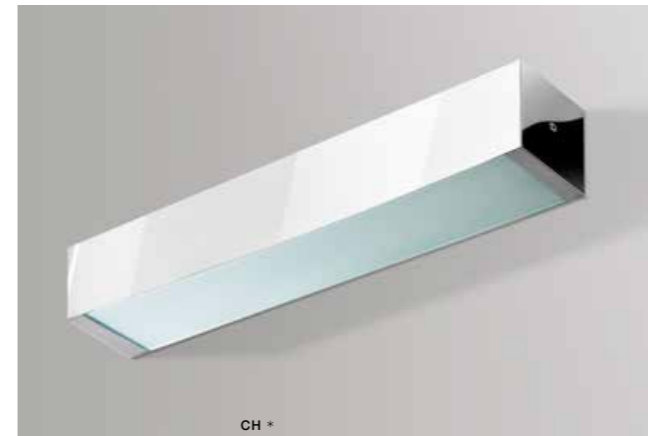

ARCHO 2C

CH *

bulb included

product code – look AZ	connect PL-L 1x Max.55W
metal / aluminium	
IP20	installation place
group energy label	

COLOUR / NEW INDEX NO.

☐ CHROME (CH) **AZ0328**