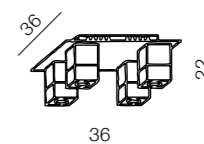

Box 4

AZ0178

G4 4x 20W 12V
metal/glass
chrome/clear