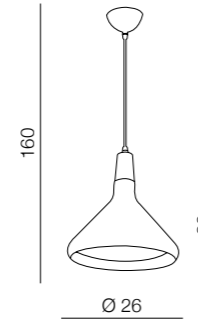

Ida M

- 1 AZ1669 (anodised steel)
- 2 AZ1670 (anodised copper)
- 3 AZ1672 (anodised gold)

1x E27 MAX 60W  
metal/wood

Ida L

- 1 AZ1665 (anodised steel)
- 2 AZ1666 (anodised copper)
- 3 AZ1668 (anodised gold)