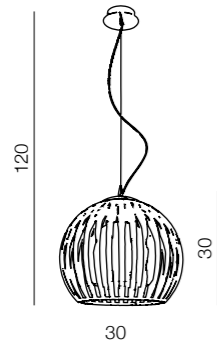

Arcada

106

Arcada L

- 1 AZ0478 (clear)
- 2 AZ0479 (orange)
- 3 AZ0477 (black)

E27 1x 40W
acryl/glass/chrome

Arcada M

- 1 AZ0481 (clear)
- 2 AZ0482 (orange)
- 3 AZ0363 (black)

E27 1x 40W
acryl/glass/chrome

Capo

107

Capo

AZ0995

E27 1x 60W
metal/glass
chrome/chrome