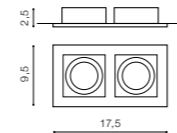

PACO 3

bulb not included

product code – look AZ	connect GU10 3x Max 50W
metal / aluminium	
IP20	installation place
group energy label	inlet opening 7,5x23,7cm

COLOUR / NEW INDEX NO.

- ☐ ALUMINIUM (ALU) **AZ0801**
- ☒ BLACK (BK) **AZ0803**
- ☐ WHITE (WH) **AZ0802**