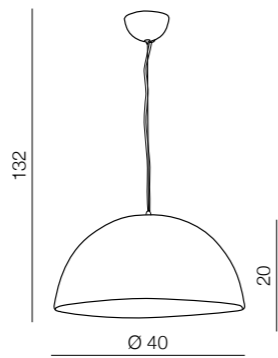

Modena 40

1. 1 AZ1400 CH (chrome)
   - 2 AZ1397 WH/GO (white/gold)
2. 1x E27 MAX 60W metal