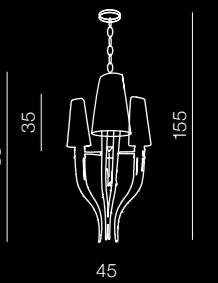

Diablo 3

- 1 AZ0028 (white)
- 2 AZ1345 (black)

6x E14 Only LED 11W
metal/fabric