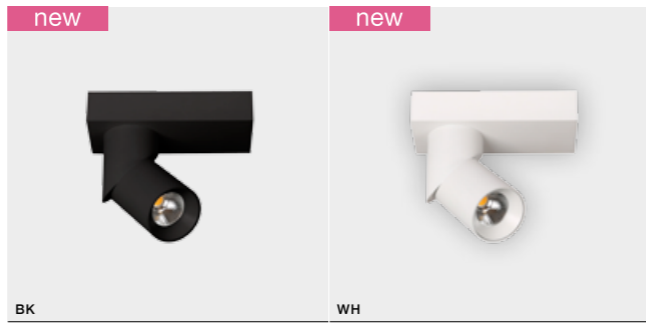

SANTOS EXPOSED

Exposed downlights