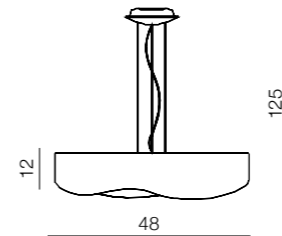

- 1 AZ0565 (chrome)
- 2 AZ0567 (white)

E27 4 x 60W  
glass/metal

**Campana 48**

- 1 AZ0564 (chrome)
- 2 AZ0566 (white)

E27 4x 60W  
glass/metal

**Grasso** 

AZ0556  
(white)  
E27 4x 40W  
iron/acryl

**Grasso top** 