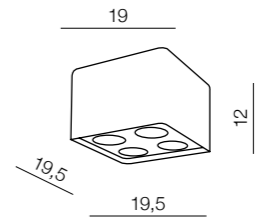

Nino 4

- 1 AZ0852 (black/chrome)
- 2 AZ0851 (white/chrome)
- 3 AZ1388 (black/aluminum)
- 4 AZ1387 (white/aluminium)

4x GU10 MAX 50W
bulb not included