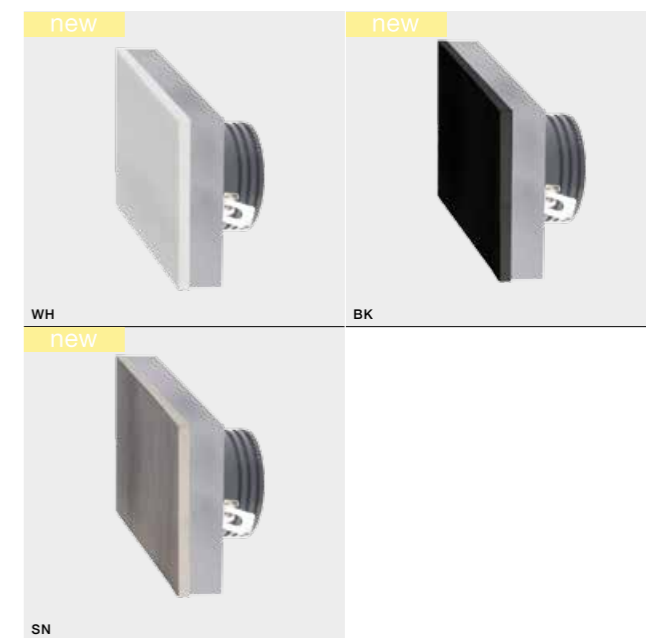

OZ

LED integrated

product code – look AZ	LED 1W 85lm 4000K	
metal / aluminium		
IP20	installation place	
group energy label	inlet opening	

COLOUR / NEW INDEX NO.

- BLACK (BK) **AZ3372**
- WHITE (WH) **AZ3373**
- SATIN NICKEL (SN) **AZ3374**

* - EXPLANATION SHORTCUT PAGE 2 (E)