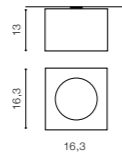

PAULO 230V LAMP BODY

Exposed downlights

PAULO 1 230V

bulb not included

product code – look AZ	Bulbs and connector types are shown on the pages 76-77
metal / aluminium	
IP20	installation place
group energy label	

COLOUR / NEW INDEX NO.

- ☒ BLACK / ALUMINIUM (BK / ALU) . . . **AZ0959**
- ☒ WHITE / ALUMINIUM (WH / ALU) . . . **AZ0960**
- ☒ WHITE / WHITE (WH / WH) **AZ1442**
- ☒ BLACK / BLACK (BK / BK) **AZ2891**

WH / WH *

PAULO 3 230V

bulb not included

product code – look AZ	Bulbs and connector types are shown on the pages 76-77
metal / aluminium	
IP20	installation place
group energy label	

COLOUR / NEW INDEX NO.

- ☒ BLACK / ALUMINIUM (BK / ALU) . . . **AZ0965**
- ☒ WHITE / ALUMINIUM (WH / ALU) . . . **AZ0964**
- ☒ WHITE / WHITE (WH / WH) **AZ1819**
- ☒ BLACK / BLACK (BK / BK) **AZ2884**

PAULO 2 230V

bulb not included

product code – look AZ	Bulbs and connector types are shown on the pages 76-77
metal / aluminium	
IP20	installation place
group energy label	

COLOUR / NEW INDEX NO.

- ☒ BLACK / ALUMINIUM (BK / ALU) . . . **AZ0961**
- ☒ WHITE / ALUMINIUM (WH / ALU) . . . **AZ0962**
- ☒ WHITE / WHITE (WH / WH) **AZ1443**
- ☒ BLACK / BLACK (BK / BK) **AZ2881**

PAULO 4 230V

bulb not included

product code – look AZ	Bulbs and connector types are shown on the pages 76-77
metal / aluminium	
IP20	installation place
group energy label	

COLOUR / NEW INDEX NO.

- ☒ BLACK / ALUMINIUM (BK / ALU) . . . **AZ0968**
- ☒ WHITE / ALUMINIUM (WH / ALU) . . . **AZ0966**
- ☒ WHITE / WHITE (WH / WH) **AZ1820**
- ☒ BLACK / BLACK (BK / BK) **AZ2887**

* - EXPLANATION SHORTCUT PAGE 2 (E)

PAULO 230V LAMP BODY

Exposed downlights

BK / ALU *

PAULO 4 PENDANT 230V

bulb not included

product code – look AZ	Bulbs and connector types are shown on the pages 76-77
metal / aluminium	
IP20	installation place
group energy label	

COLOUR / NEW INDEX NO.