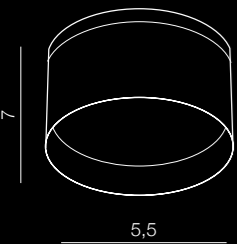

Linz

378

IP44