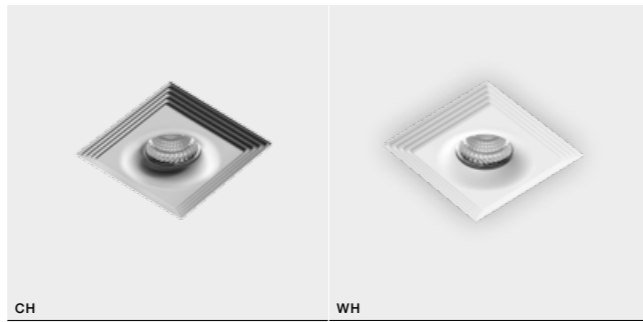

LUCIANO SQUARE

bulb not included

product code – look AZ	connect GU10 1x Max 50W
aluminium	
IP20	installation place
group energy label	inlet opening Ø 7cm

COLOUR / NEW INDEX NO.

- CHROME (CH) **AZ1471**
- WHITE (WH) **AZ1472**

WH

LUCIANO ROUND

bulb not included

product code – look AZ	connect GU10 1x Max 50W
aluminium	
IP20	installation place
group energy label	inlet opening Ø 7cm

COLOUR / NEW INDEX NO.

- CHROME (CH) **AZ1470**
- WHITE (WH) **AZ1549**

BIAGIO

bulb not included

product code – look AZ	connect GU10 1x Max 50W
aluminum / glass	
IP44	installation place
group energy label	inlet opening Ø 6,5cm

COLOUR / NEW INDEX NO.

- GOLD (GO) **AZ1493**
- CHROME (CH) **AZ1492**

* - EXPLANATION SHORTCUT PAGE 2 (E)