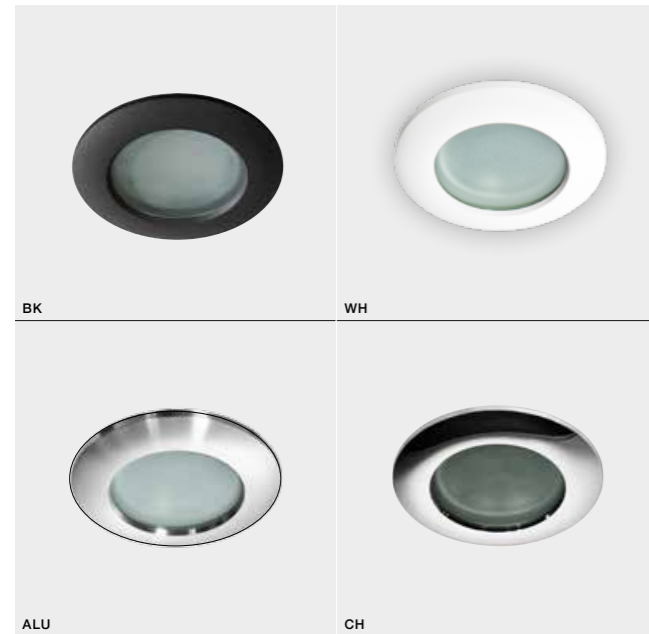

EMILIO IP54

Downlights

EMILIO

bulb not included

product code – look AZ	connect GU10 1x 7W only LED
metal / aluminium	
IP54	installation place
group energy label	inlet opening Ø7cm

COLOUR / NEW INDEX NO.

- ALUMINIUM (ALU) **AZ0810**
- BLACK (BK) **AZ0809**
- WHITE (WH) **AZ0871**
- CHROME (CH) **AZ0808**

EZIO IP54

Downlights

EZIO

bulb not included

product code – look AZ	connect GU10 1x 7W only LED
metal / aluminium	
IP54	installation place
group energy label	inlet opening Ø6cm

COLOUR / NEW INDEX NO.

- ALUMINIUM (ALU) **AZ0811**
- BLACK (BK) **AZ0812**
- WHITE (WH) **AZ0813**
- CHROME (CH) **AZ1051**

* - EXPLANATION SHORTCUT PAGE 2 (E)