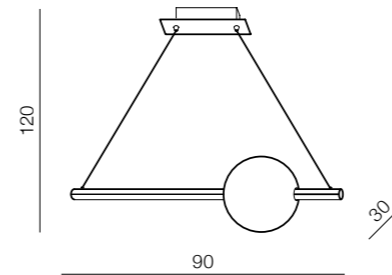

Sandra 1 dimm LED

AZ3351

(black)

LED 36W 3600lm 3000K dimmable
glass/acrylic