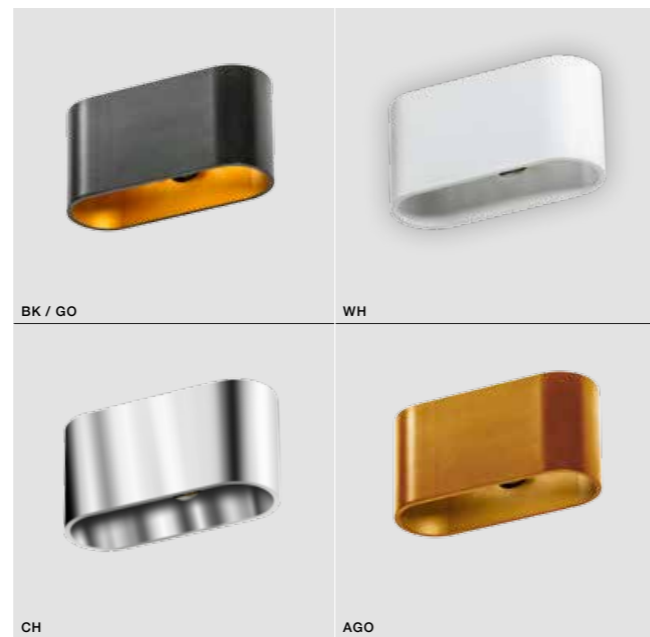

GRACIA

LED integrated

product code – look AZ	LED SMD 5W 300 lm 3000K	
metal / aluminium		
IP20	installation place	
group energy label		

COLOUR / NEW INDEX NO.

- ☒ WHITE / WHITE (WH / WH) **AZ0977**
- ☒ BLACK / GOLD (BK / GO) **AZ0978**