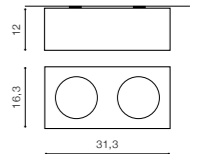

COLOUR / NEW INDEX NO.

- ☒ BLACK / ALUMINIUM (BK / ALU) . . . **AZ1260**
- ☒ WHITE / ALUMINIUM (WH / ALU) . . . **AZ1261**
- ☒ WHITE / WHITE (WH / WH) **AZ1796**
- ☒ BLACK / BLACK (BK / BK) **AZ2882**