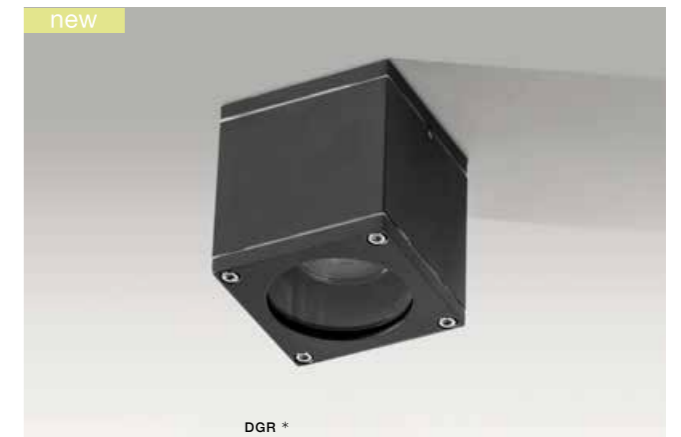

JOE SQUARE DGR *

bulb not included

product code – look AZ	LED GU10 1x MAX 35W
metal / glass	
IP54	installation place
group energy label EE 2	

COLOUR / NEW INDEX NO.

- DARK GREY (DGR) **AZ3323**
- WHITE (WH) **AZ3324**