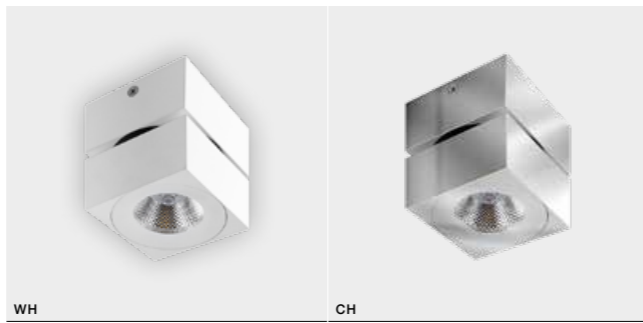

DIADO

Exposed downlights

WH

CH

DIADO

LED integrated

product code - look AZ	LED 5W 3000K RA>80	
aluminium	360 lm	
IP20	installation place	
group energy label		

COLOUR / NEW INDEX NO.

- ☐ MATT WHITE (WH) **AZ1454**
- ☐ CHROME (CH) **AZ1453**

SCORPIO

Exposed downlights

SCORPIO

LED integrated

product code - look AZ	LED 10W 3000K RA>80	
aluminium	850 lm	
IP20	installation place	
group energy label		

COLOUR / NEW INDEX NO.

- ☐ CHROME (CH) **AZ1452**
- ☐ WHITE (WH) **AZ1618**
- ☐ BLACK CHROME (BCH) **AZ2952**

* - EXPLANATION SHORTCUT PAGE 2 (E)