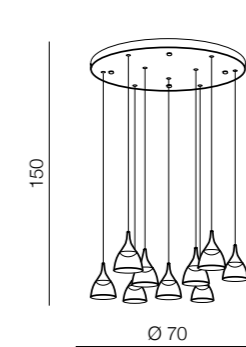

Dalmatia 9 LED
new 1 AZ3143 (black)
new 2 AZ3144 (white)
LED 45W 3880lm 3000K
aluminium/acrylic