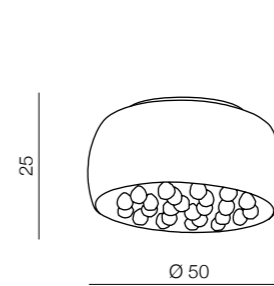

Caldo 50 top
AZ1003
6x G9 Only LED
metal/chrome/glass