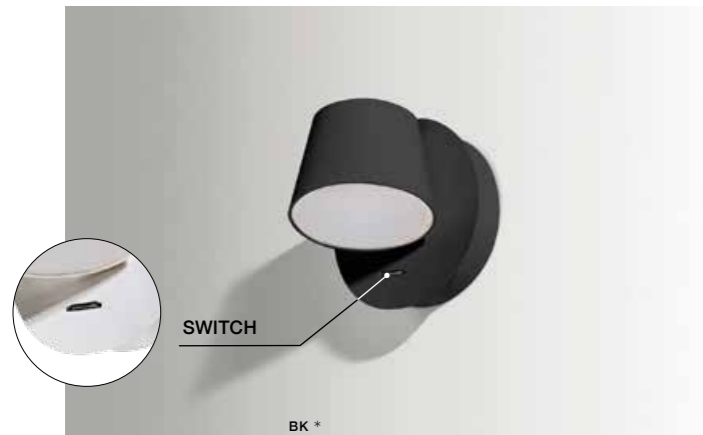

RAMONA 1 SWITCH

LED integrated

product code – look AZ	LED 6W 3000K 500lm	
aluminium		
IP20	installation place	
group energy label		

COLOUR / NEW INDEX NO.

- ☐ SAND WHITE (WH) **AZ2566**
- ☒ SAND BLACK (BK) **AZ2565**