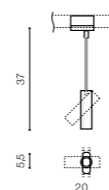

* - EXPLANATION SHORTCUT PAGE 2 (E)