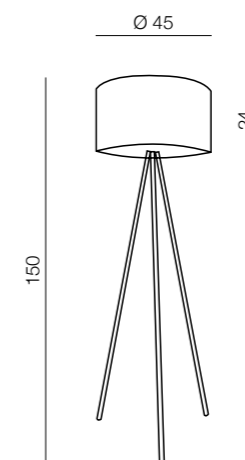

Finn

- 1 AZ1037 (white)
- 2 AZ1039 (black)
- 3 AZ2967 (grey)
- 4 AZ3009 (copper/white)
- 5 AZ3010 (copper/black)
- 6 AZ3011 (copper/grey)

1x E27 60W
metal/fabric