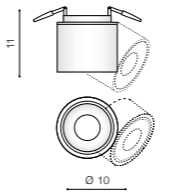

COLOUR / NEW INDEX NO.

- ☐ WHITE/WHITE (WH/WH) **AZ2705**
- ☒ BLACK/BLACK (BK/BK) **AZ2706**

BK / BK *