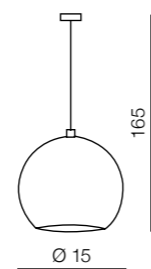

Noa 1

- 1 AZ1033 (black/gold)
- 2 AZ1045 (chrome/white)

1x E14 40W
metal/chrome/aluminum