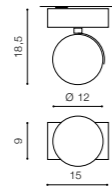

WH/BK *

MAX 1 230V

bulb not included

product code – look AZ	connect 1x ES111 MAX 50W	
aluminium	or ADAP111 + GU10 Max 40W	
IP20	installation place	
group energy label		

COLOUR / NEW INDEX NO.

WHITE / BLACK (WH / BK) **AZ1373**