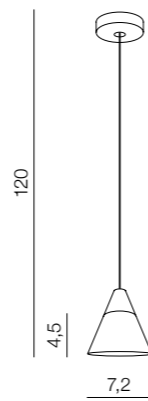

LAMP BODY + DISC  
LED 7W 325lm 3000K  
metal

**Tentor**

LAMP BODY + CHALICE  
LED 7W 325lm 3000K  
metal

**Tentor**

LAMP BODY + TRAPEZE  
LED 7W 325lm 3000K  
metal

Lamp bodies

Shades

= Bodies + Shades