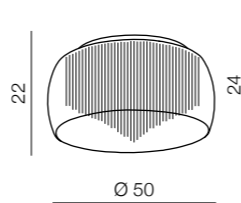

Rego 50 top

AZ1000

8x G9 Only LED
metal/chrome/
aluminum/glass