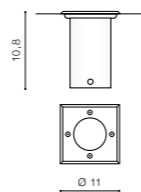

HYDE IP54

Outdoor wall lamps

HYDE OVAL

bulb not included

product code – look AZ	LED GU10 1x MAX 35W
metal / glass	
IP54	installation place
group energy label EE 2	inlet opening $\varnothing$ 5cm

COLOUR / NEW INDEX NO.

CHROME (CH) **AZ3325**

HYDE SQUARE

bulb not included

product code – look AZ	LED GU10 1x MAX 35W
metal / glass	
IP54	installation place
group energy label EE 2	inlet opening $\varnothing$ 5cm

COLOUR / NEW INDEX NO.

CHROME (CH) **AZ3326**

* - EXPLANATION SHORTCUT PAGE 2 (E)

AGAPE IP54

Outdoor wall lamps

AGAPE 60

LED integrated

product code – look AZ	LED 6W 480lm 3000K
acrylic / aluminium	
IP54	installation place
group energy label EE 7	

COLOUR / NEW INDEX NO.

DARK GREY (DGR) **AZ3482**

AGAPE 80

LED integrated

product code – look AZ	LED 6W 480lm 3000K
acrylic / aluminium	
IP54	installation place
group energy label EE 7	

COLOUR / NEW INDEX NO.

DARK GREY (DGR) **AZ3483**