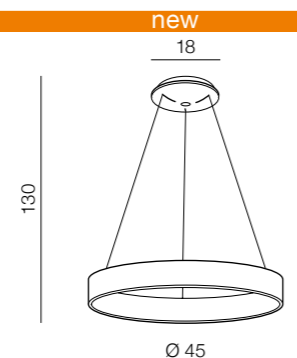

**Silvam 45 pendant LED**  
**AZ3344**  
 (natural wood)  
 LED 30W 2550lm 3000K  
 metal/wood

**Silvam 65 pendant LED**  
**AZ2699**  
 (natural exotic wood+wh)  
 LED 50W 3250lm 3000K  
 wood/acrylic