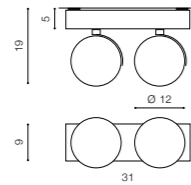

WH/BK *

MAX 2 230V

bulb not included

product code – look AZ	connect 2x ES111 MAX 50W	
aluminium	or ADAP111 + GU10 Max 40W	
IP20	installation place	
group energy label		

COLOUR / NEW INDEX NO.

WHITE / BLACK (WH / BK) **AZ1374**