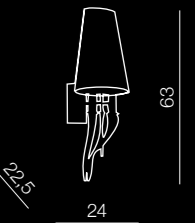

**Barocco table**

**AZ2162**  
BK (black)  
E27 1x MAX 50W  
metal/PC

1 WHITE

2 BLACK

Diablo

- 1 AZ0087 (white)
- 2 AZ1343 (black)

2x E14 Only LED 11W  
metal/fabric

Diablo 3 big