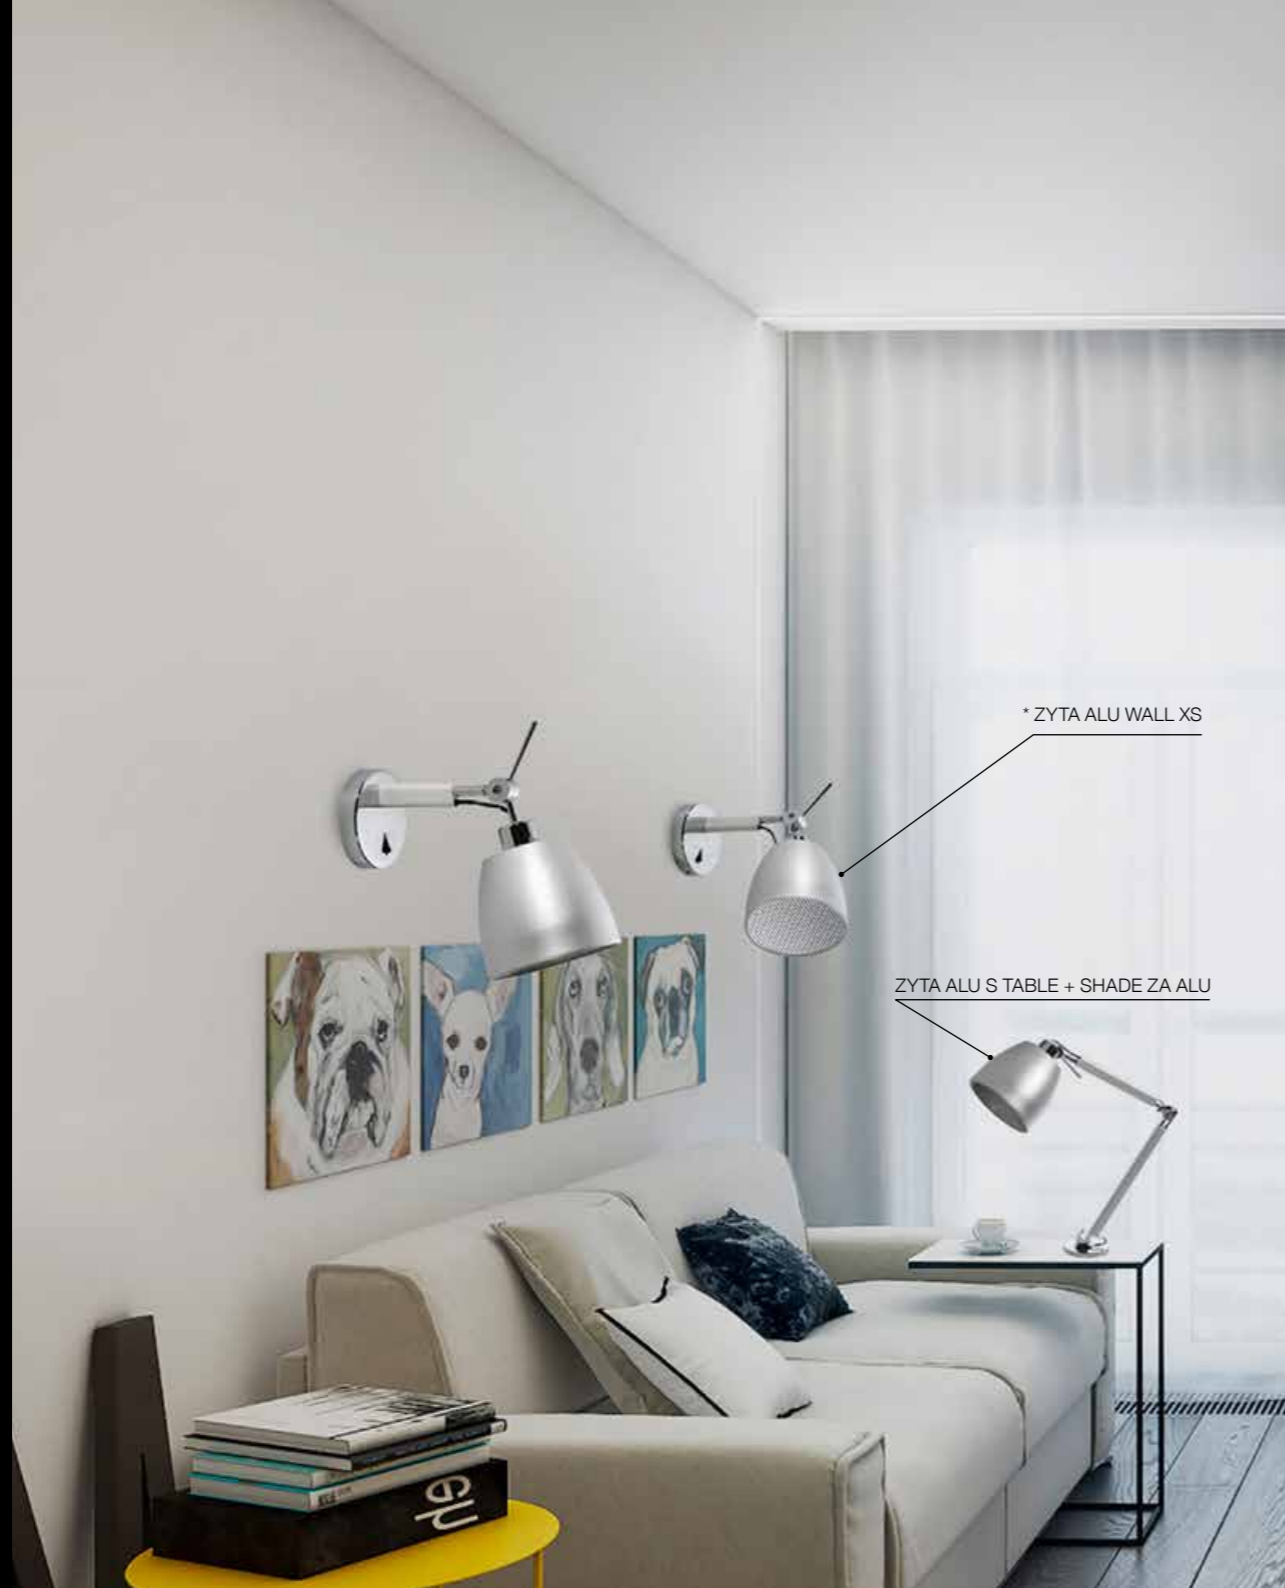

*Shades exchanging not available for this lamp

Zyta Alu Wall XS

- 1 AZ2414 (white)
- 2 AZ2413 (black)
- 3 AZ2479 (grey)
- 4 AZ2490 (aluminium)

1x E27 MAX 60W
fabric/ metal