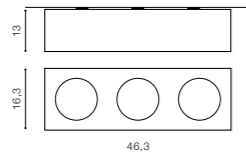

COLOUR / NEW INDEX NO.

- ☒ BLACK / ALUMINIUM (BK / ALU) . . . **AZ0965**
- ☒ WHITE / ALUMINIUM (WH / ALU) . . . **AZ0964**
- ☒ WHITE / WHITE (WH / WH) **AZ1819**
- ☒ BLACK / BLACK (BK / BK) **AZ2884**

WH / ALU *

PAULO 2 230V

bulb not included

product code – look AZ	Bulbs and connector types are shown on the pages 76-77
metal / aluminium	
IP20	installation place
group energy label	

COLOUR / NEW INDEX NO.

- ☒ BLACK / ALUMINIUM (BK / ALU) . . . **AZ0961**
- ☒ WHITE / ALUMINIUM (WH / ALU) . . . **AZ0962**
- ☒ WHITE / WHITE (WH / WH) **AZ1443**
- ☒ BLACK / BLACK (BK / BK) **AZ2881**