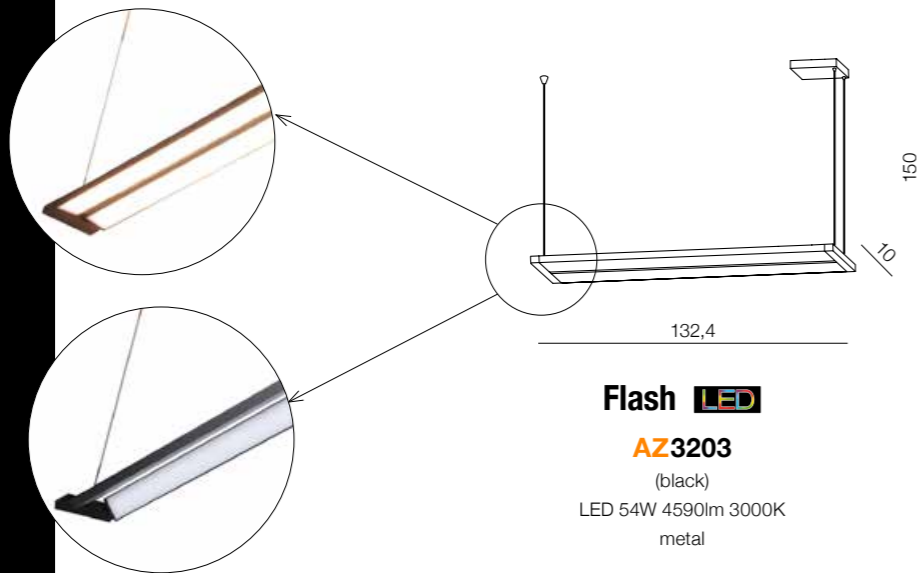

Flash

new 72