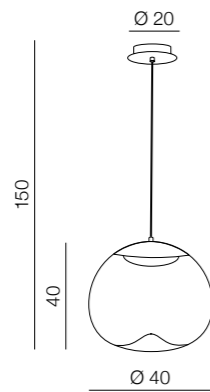

Helena A LED

AZ3341
(black)
LED 21W 1785lm 3000K
metal/brass/glass