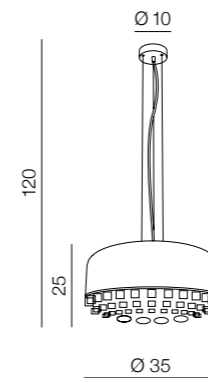

Tarant

221

new

Tarant 35

AZ3163
(black)

E27 3x Max 60W only LED
metal/crystal