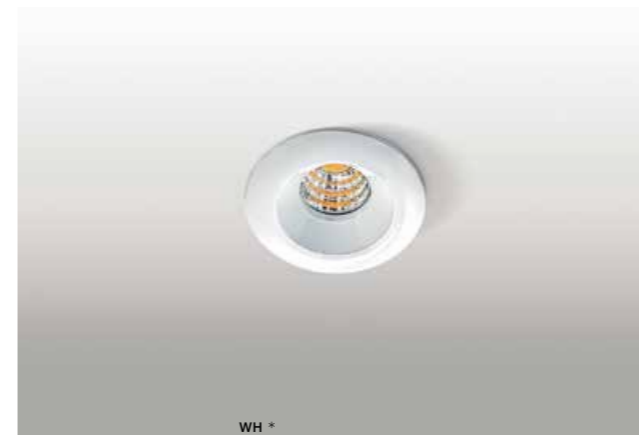

OKA AL 3000K/ 4000K

LED integrated

product code – look AZ	LED 3W 3000K RA>90 250lm	
aluminium	LED 3W 4000K RA>90 260lm	
IP20	installation place	
group energy label	inlet opening Ø3cm	

COLOUR / NEW INDEX NO.

- ☐ WHITE 3000K (WH) **AZ2232**
- ☐ WHITE 4000K (WH) **AZ2233**