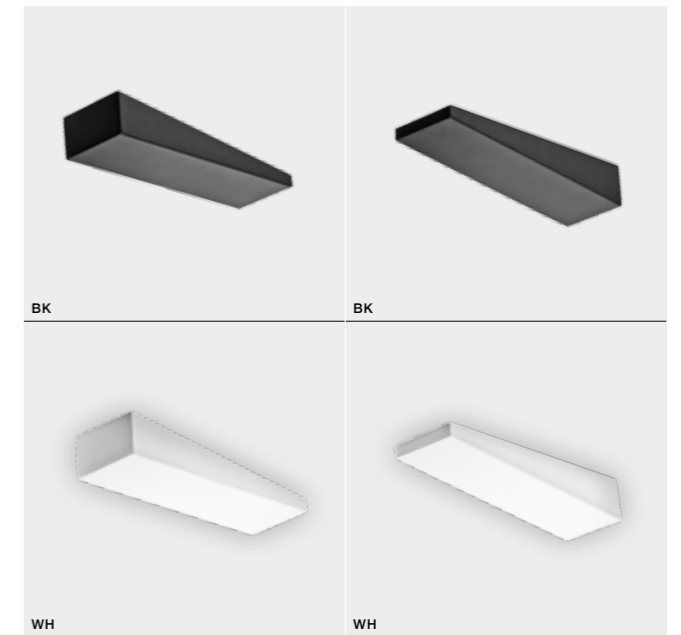

VIALETTO R

LED integrated ☒

product code – look AZ	LED 12W 965 lm 3000K	☒
metal / aluminium		
IP20	installation place	☒
group energy label ☒		

COLOUR / NEW INDEX NO.

- ☐ BLACK (BK) **AZ0576**
- ☐ WHITE (WH) **AZ0575**
- ☐ CHROME (CH) **AZ0577**