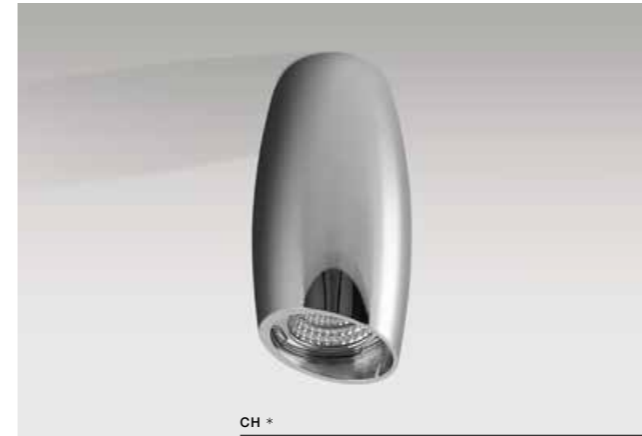

VASKO

Exposed downlights

CH *

VASKO

bulb not included ☒

product code – look AZ	connect GU10 1x Max 50W
aluminium	
IP20	installation place ☐ ☐
group energy label ☐ ☐	

COLOUR / NEW INDEX NO.

- ☐ WHITE MATT (WH) **AZ1491**
- ☒ BLACK (BK) **AZ1489**
- ☐ CHROME (CH) **AZ1490**