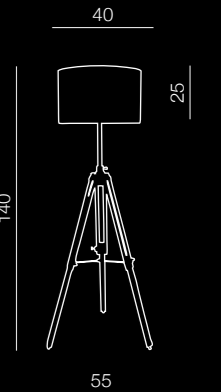

Cinema

289

Cinema

AZ0009

E27 1x 60W
metal/chrome
wood/fabric/black