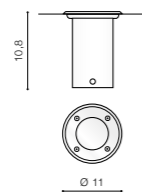

HYDE SQUARE

bulb not included

product code – look AZ	LED GU10 1x MAX 35W
metal / glass	
IP54	installation place
group energy label EE 2	inlet opening $\varnothing$ 5cm

COLOUR / NEW INDEX NO.

CHROME (CH) **AZ3326**