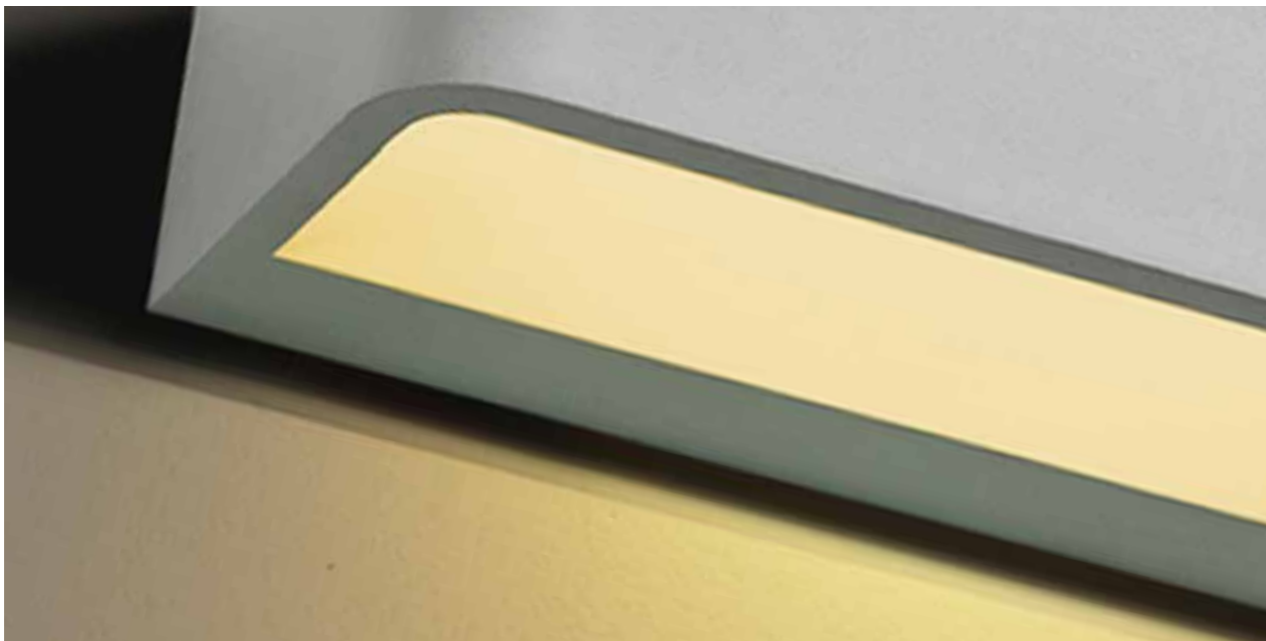

Archo

325

1 ALUMINIUM

2 CHROME

Archo A

AZ0199

PL-L 2G11 1x 18W
bulb included
metal/frosted glass
aluminium/white

Archo B

AZ0200

PL-L 2G11 1x 36W
bulb included
metal/frosted glass
aluminium/white

Archo C

AZ0201

PL-L 2G11 1x 55W
bulb included
metal/frosted glass
aluminium/white

Archo 2A

AZ0326

PL-L 2G11 1x 18W
bulb included
metal/frosted glass
chrome/white

Archo 2B

AZ0327

PL-L 2G11 1x 36W
bulb included
metal/frosted glass
chrome/white

Archo 2C

AZ0328

PL-L 2G11 1x 55W
bulb included
metal/frosted glass
chrome/white