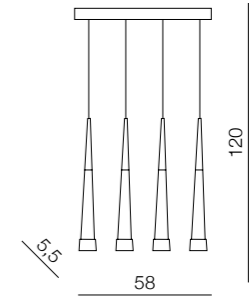

Brina 4 LED

- 1 AZ0933 (chrome)
- 2 AZ0955 (black)

LED integrated
LED 4x 7W,
3000 lm 3000K
iron/aluminum/acrylic