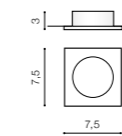

IVO 2 SQUARE bulb not included

product code – look AZ	connect GU10 2x Max 50W
metal / aluminium	
IP20	installation place
group energy label	inlet opening 6x14,5cm