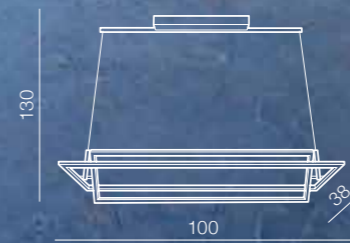

Madrid

DIMM

70

Madrid LED

AZ2468

LED integrated Dimmable
LED 80W 4500lm 3000K
PC/metal

READY DIMM POWER

Viena

71

1 BLACK

2 WHITE

Viena LED

- 1 AZ2849 (black)
- 2 AZ2911 (white)

LED integrated Dimmable
LED 70W 4200lm 3000K
aluminium/acrylic

READY DIMM POWER