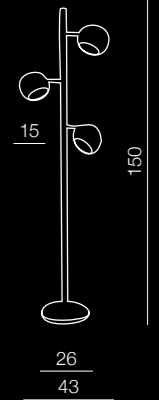

Trinton

AZ0024

E14 3x 40W metal chrome