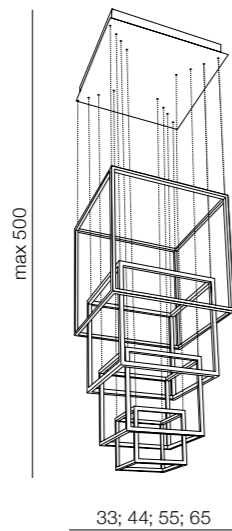

# Opera WALL

63

new

1 BLACK

3 WHITE