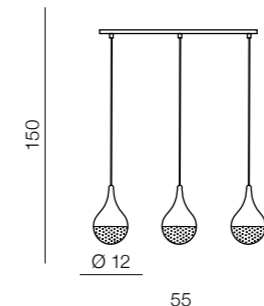

Cecilia 3 line
AZ2173
G9 3x MAX 40W
metal/acrylic