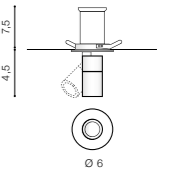

* - EXPLANATION SHORTCUT PAGE 2 (E)