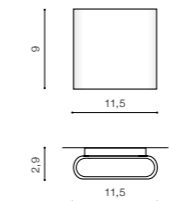

CREMONA M

LED integrated

product code – look AZ	LED 10W 467lm 3000K
aluminium	
IP54	installation place
group energy label	

COLOUR / NEW INDEX NO.

- ☒ DARK GREY (DGR) **AZ2182**
- ☐ WHITE (WH) **AZ2181**