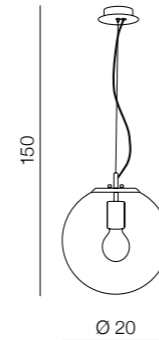

Iris 20

- 1 AZ3105 (chrome)
- 2 AZ3108 (copper)
- 3 AZ3133 (gold)

E27 1x 40W only LED metal/glass