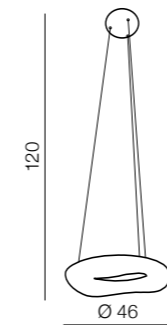

**Donut Pendant
CCT 46 LED**

AZ2672
LED integrated
LED 64W 5440lm
CCT 2700-6000K dimm
power dimmable
acryl