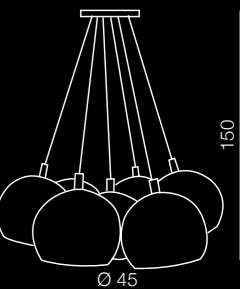

Noa multicolor

AZ1324

7x E14 MAX 40W
metal/aluminum