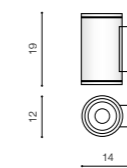

JOE SQUARE DGR *

bulb not included

product code – look AZ	LED GU10 1x MAX 35W
metal / glass	
IP54	installation place
group energy label EE 2	

COLOUR / NEW INDEX NO.

- DARK GREY (DGR) **AZ3323**
- WHITE (WH) **AZ3324**