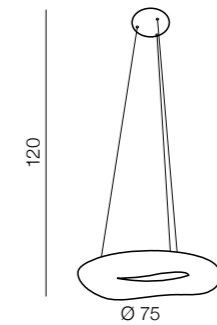

**Donut Pendant
CCT 75 LED**

AZ2674
LED integrated
LED 164W 13940lm
CCT 2700-6000K dimm
power dimmable
acryl