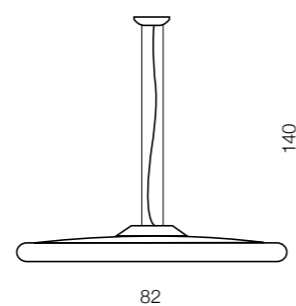

Snello 82 LED
AZ1271
LED 75W 6900 lm 3000K
metal/acryl

1. 1 **AZ0641** (chrome)
   - 2 **AZ0642** (white)
   - 3 **AZ0630** (black)
2. 1x GU10 MAX 50W
   metal/chrome/balistic glass