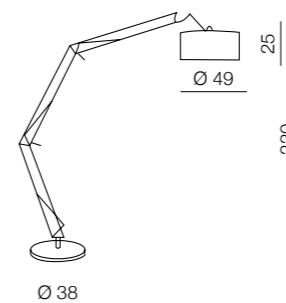

### Bosse floor

- 1 AZ1028 (black)
- 2 AZ1040 (white)

E27 1x 60W  
metal/fabric