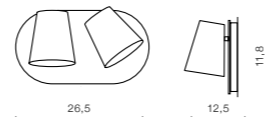

RAMONA 2

LED integrated

product code – look AZ	LED 2X 6W 3000K 500lm	
aluminium		
IP20	installation place	
group energy label		

COLOUR / NEW INDEX NO.

- ☐ WHITE (WH) **AZ2429**