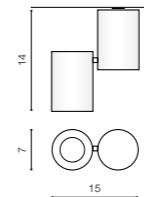

FLAVIO

Exposed downlights

FLAVIO

bulb not included ☒

product code – look AZ	LED connect GU10 1x Max.50W	☒
metal / aluminium		
IP20	installation place	☐ ☐
group energy label ☒ 5		

COLOUR / NEW INDEX NO.

☒ WHITE / BLACK (WH / BK) **AZ0791**

TILT 340°

FLAVIO 2

bulb not included ☒

product code – look AZ	LED connect GU10 2x Max.50W	☒
metal / aluminium		
IP20	installation place	☐ ☐
group energy label ☒ 5		

COLOUR / NEW INDEX NO.

☒ WHITE / BLACK (WH / BK) **AZ0792**

TILT 340°

* - EXPLANATION SHORTCUT PAGE 2 (E)

LALO

Exposed downlights

LALO

bulb not included ☒

product code – look AZ	LED connect GU10 1x Max.50W	☒
metal / aluminium		
IP20	installation place	☐ ☐
group energy label ☒ 5		

COLOUR / NEW INDEX NO.

☒ WHITE / BLACK (WH / BK) **AZ0789**

TILT 340°

LALO 2

bulb not included ☒

product code – look AZ	LED connect GU10 2x Max.50W	☒
metal / aluminium		
IP20	installation place	☐ ☐
group energy label ☒ 5		

COLOUR / NEW INDEX NO.

☒ WHITE / BLACK (WH / BK) **AZ0790**

TILT 340°