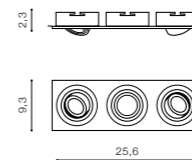

COLOUR / NEW INDEX NO.

- ALUMINIUM (ALU) **AZ2441**
- BLACK (BK) **AZ2440**
- WHITE (WH) **AZ2439**