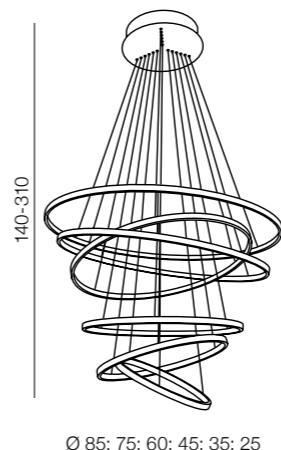

LED 80W 4800lm dimm  
chrome/metal

Wheel 6 Long dimm **LED**

- 1 AZ2921 (gold)
- 2 AZ2923 (black)
- 3 AZ2990 (chrome)

LED 140W 8400lm dimm  
chrome/metal

READY DIMM POWER