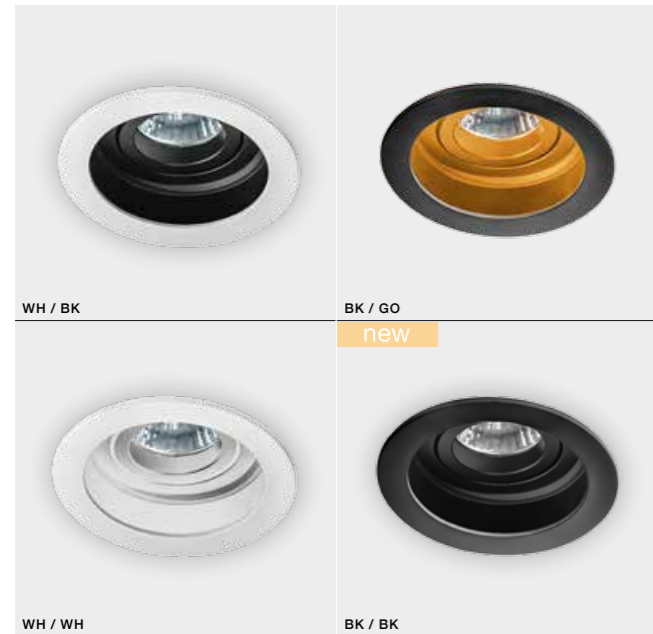

CH *

CESAR

bulb not included

product code – look AZ	connect GU10 1x Max 50W
aluminium	
IP20	installation place
group energy label	inlet opening 7x7cm

COLOUR / NEW INDEX NO.

- CHROME (CH) **AZ1152**