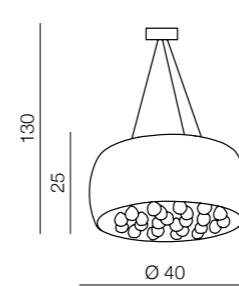

Caldo 40
AZ1002
5x G9 Only LED
metal/chrome/glass