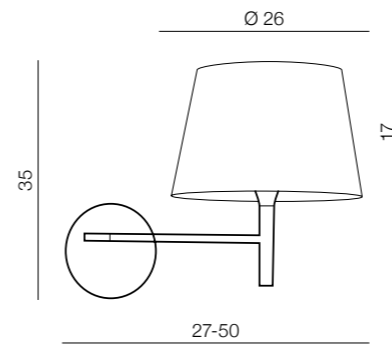

- 1 AZ1525 (white)
- 2 AZ1556 (black)

E27 1x Max 60W  
metal/ fabric

**Martens Wall LED**

- 1 AZ1526 (white)
- 2 AZ1558 (black)

E27 1x Max 60W / LED 1x Max 1W 84 LM  
bulb integrated - metal/ fabric

**Anna**