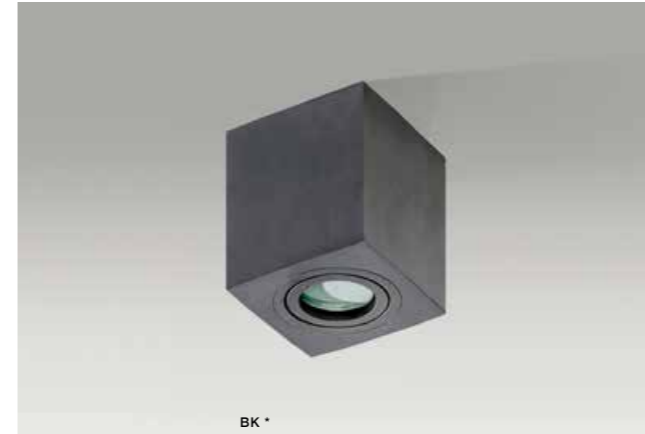

BRANT SQUARE IP44

Exposed downlights

BK *

BRANT SQUARE IP44

bulb not included

product code – look AZ	LED connect GU10 1x Max 50W
metal / aluminium	
IP44	installation place
group energy label	

COLOUR / NEW INDEX NO.

- ☐ WHITE (WH) **AZ2822**
- ☒ BLACK (BK) **AZ2878**