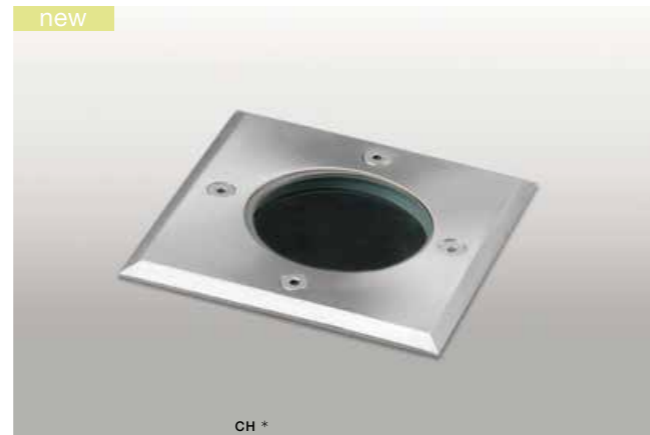

HYDE SQUARE

bulb not included

product code – look AZ	LED GU10 1x MAX 35W
metal / glass	
IP54	installation place
group energy label EE 2	inlet opening $\varnothing$ 5cm

COLOUR / NEW INDEX NO.

CHROME (CH) **AZ3326**