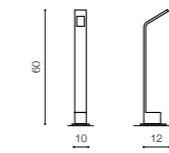

AGAPE 80

LED integrated

product code – look AZ	LED 6W 480lm 3000K
acrylic / aluminium	
IP54	installation place
group energy label EE 7	

COLOUR / NEW INDEX NO.

DARK GREY (DGR) **AZ3483**