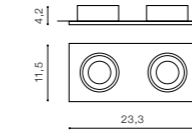

* - EXPLANATION SHORTCUT PAGE 2 (E)