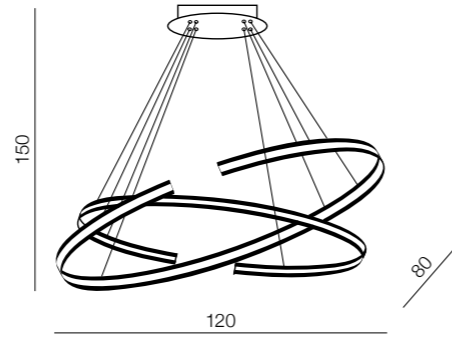

Alessia XL dimm LED

AZ3356

(black)

LED 100W 8500lm 3000K dimmable
metal/plastic