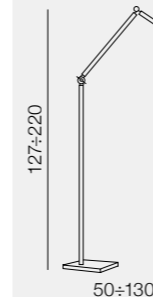

Zyta Floor ALU

LAMP BODY
AZ2310

+

=