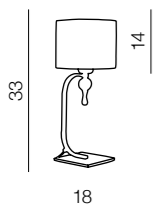

E27

Impress table

- 1 AZ1107 WH (white)
- 2 AZ0502 BK (black)
- 3 AZ2903 (brown)

E27 1x 50W
metal/chrome/acryl/fabric