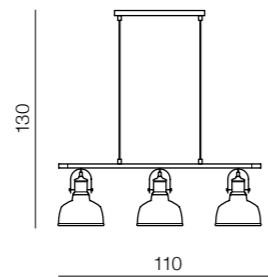

Darling 3 line glass
AZ2145
E14 3x MAX 40W
glass/metal