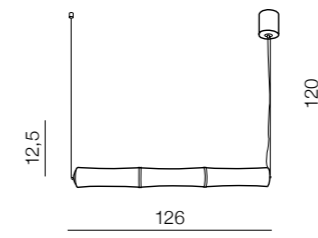

Bamboo 3 pendant
AZ1901
LED 72W 3000K 6120lm
acryl
dimmable