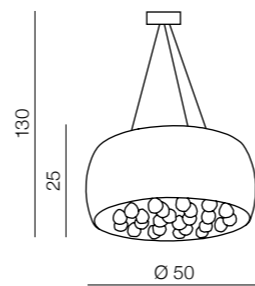

Caldo 50
AZ1003
5x G9 Only LED
metal/chrome/glass