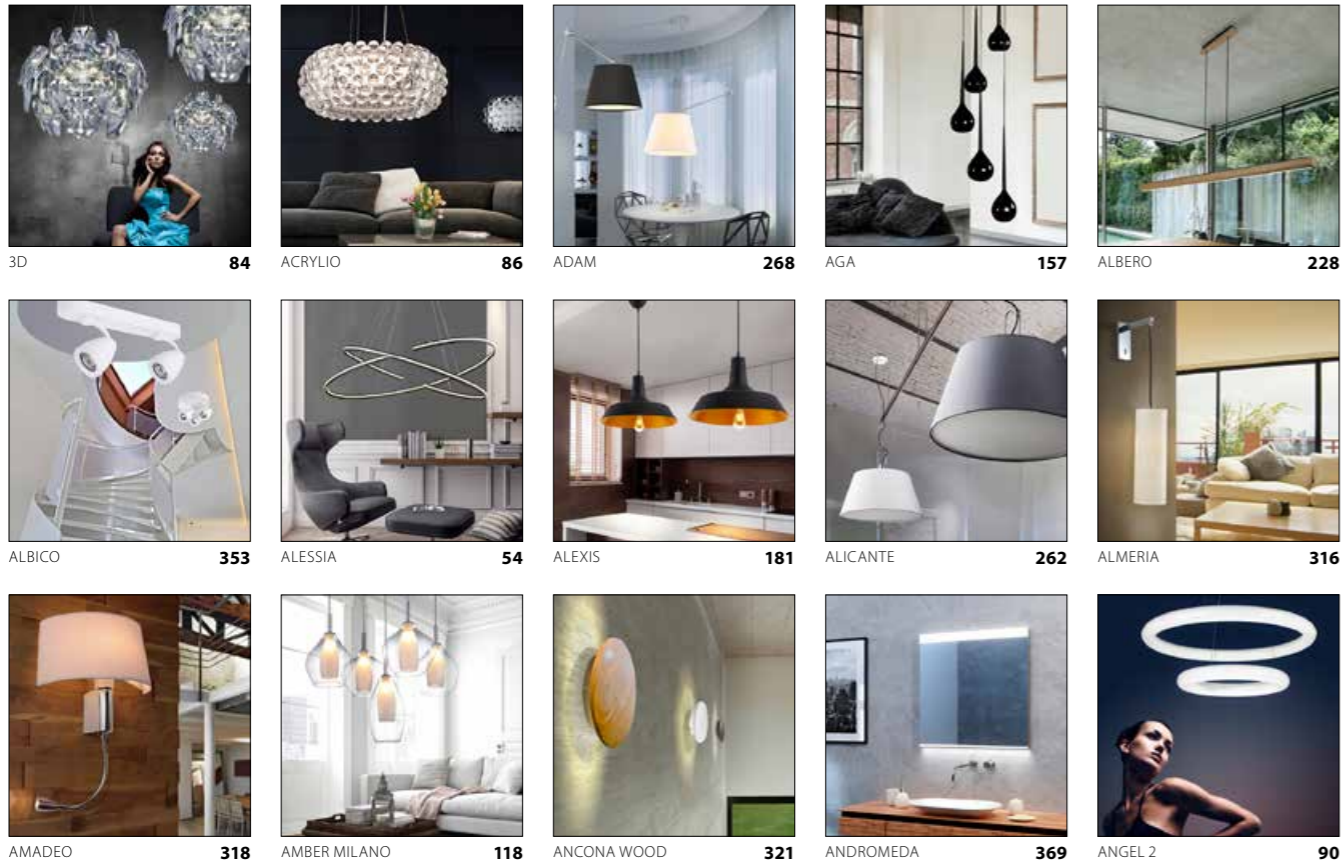

pictorial list