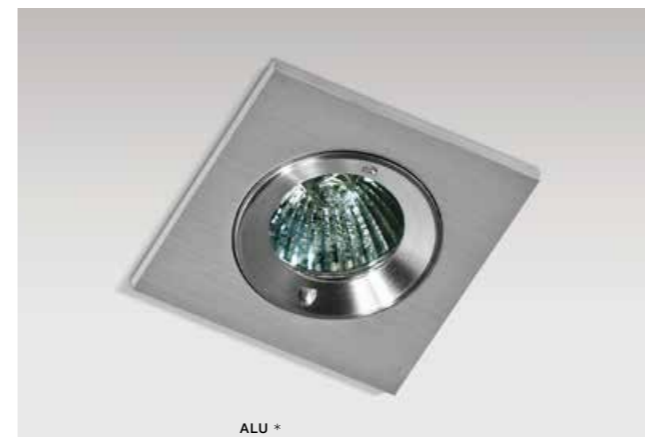

PABLO IP54

Downlights

PABLO

bulb not included ☒

product code – look AZ	connect GU10 1x 7W only LED
metal / aluminium	
IP54	installation place ☐
group energy label EE 5	inlet opening ☒ Ø 6cm

COLOUR / NEW INDEX NO.

- ☐ ALUMINIUM (ALU) **AZ1015**
- ☐ WHITE (WH) **AZ0817**