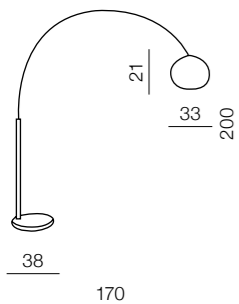

Tosca

298

Tosca

AZ0022

E27 1x 60W
metal/glass/marble
satin nickel/white