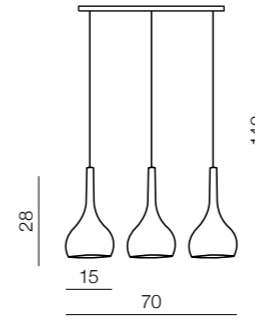

Soul 3

- 1 AZ1655 (chrome)
- 2 AZ0275 (white)
- 3 AZ0276 (black)

E27 3x 40W
iron/glass