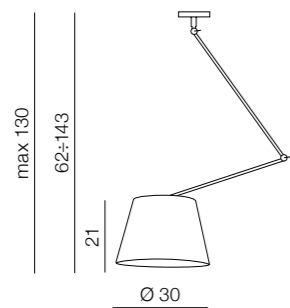

Lamp bodies + **Shades** = **Bodies + Shades**

Adam S LAMP BODY AZ1841	+	Shade ZF GR AZ2598 ..... Ø 20 (grey) AZ2601 ..... Ø 26 (grey) AZ2604 ..... Ø 36 (grey)	=	Adam S LAMP BODY + SHADES • AZ1841 + AZ2586 or • AZ1841 + AZ2588
Adam 2S LAMP BODY AZ1842	+	Shade ZF BK AZ2597 ..... Ø 20 (black) AZ2600 ..... Ø 26 (black) AZ2586 ..... Ø 30 (black) AZ2603 ..... Ø 36 (black)	=	Adam 2S LAMP BODY + SHADES • AZ1842 + 2x AZ2586 or • AZ1842 + 2x AZ2588
Adam Wall S LAMP BODY AZ1843	+	Shade ZF WH AZ2599 ..... Ø 20 (white) AZ2602 ..... Ø 26 (white) AZ2588 ..... Ø 30 (white) AZ2605 ..... Ø 36 (white)	=	Adam Wall S LAMP BODY + SHADES • AZ1843 + AZ2602 or • AZ1843 + AZ2600

Adam S

LAMP BODY + ZF SHADES
1x E27 MAX 60W
metal/fabric

Adam 2 S

LAMP BODY + ZF SHADES
2x E27 MAX 60W
metal/fabric

Adam Wall S

LAMP BODY + ZF SHADES
1x E27 MAX 60W
metal/fabric