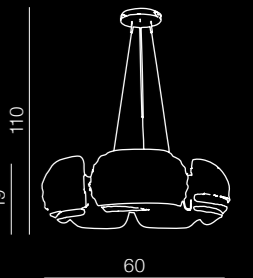

Rondo

133

Rondo

AZ0115

E14 5x 40W
metal/glass
chrome/white