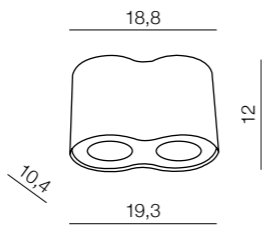

1 BLACK/CHROME

2 WHITE/CHROME

3 BLACK/ALUMINIUM

4 WHITE/ALUMINIUM

Neos 1

- 1 AZ0708 (black/chrome)
- 2 AZ0707 (white/chrome)
- 3 AZ0607 (black/aluminum)
- 4 AZ0606 (white/aluminium)

1x GU10 MAX 50W  
bulb not included