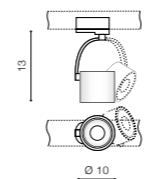

BROSS ARM TRACK

Exposed downlights

BROSS ARM TRACK

product code – look AZ	LED GU10 1xMax 35W	bulb not included ☒
aluminium		
IP20	installation place: Track Electric 3 Line	☒
group energy label		

1. COLOUR / NEW INDEX NO.
2. ☐ WHITE (WH) **AZ3500**
   - ☒ BLACK (BK) **AZ3501**

AZZARDO PATENT EU TILT 90° ROTATION 360°

COSTA ARM TRACK

Exposed downlights

COSTA ARM TRACK

product code – look AZ	LED 12W 1020lm 3000K	LED integrated ☒
aluminium		
IP20	installation place: Track Electric 3 Line	☒
group energy label		

1. COLOUR / NEW INDEX NO.
2. ☒ WHITE / WHITE (WH / WH) **AZ3487**
   - ☒ BLACK / BLACK (BK / BK) **AZ3486**

TILT 90° ROTATION 360°