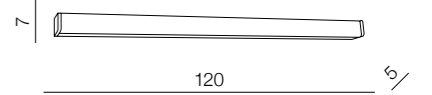

Peter 120 LED

- 1 AZ2087 chrome (3000K 1562lm)
- 2 AZ2090 chrome (4000K 1640lm)

LED 24W IP44
aluminium/PC