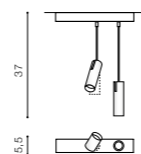

LENS 2

product code – look AZ	LED GU10 2xMax 35W	bulb not included ☒
aluminium		
IP20	installation place ☒	
group energy label ☒		

COLOUR / NEW INDEX NO.

- ☒ WHITE / WHITE (WH/WH) **AZ3519**
- ☒ BLACK / BLACK (BK/BK) **AZ3520**
- ☒ BLACK / GOLD (BK/GO) **AZ3521**

AZZARDO PATENT EU

* - EXPLANATION SHORTCUT PAGE 310

ARO

product code – look AZ	connect GU10 1x Max 50W	bulb not included ☒
aluminium		
IP54	installation place ☒	
group energy label ☒		

COLOUR / NEW INDEX NO.

- ☒ CHROME (CH) **AZ1360**
- ☒ WHITE (WH) **AZ2559**
- ☒ BLACK (BK) **AZ2558**