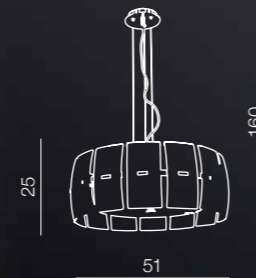

Taurus 2

- 1 AZ0190 (black)
- 2 AZ0191 (white)

E27 4x 25W
glass/chrome