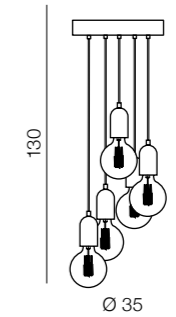

Volta 5

AZ2386
E27 5x MAX 40W
concrete