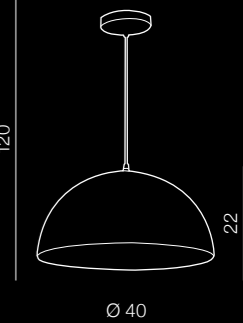

**Darling 3**  
**AZ2147**  
E27 3x MAX 40W  
metal

**Toma**

- ❶ AZ2377 (white)
- ❷ AZ2376 (black)

E27 1x MAX 60W  
metal

❶ BLACK/COPPER

❷ WHITE/COPPER

**Jim**

- ❶ AZ1653 (black)
- ❷ AZ1654 (white)