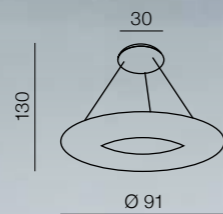

Napoli 91 LED

AZ1317
(white)
LED 120W 3000K 7200 LUMEN
acryl

AZ1318
(white)
LED 7W 3000K 560 LUMEN
acryl