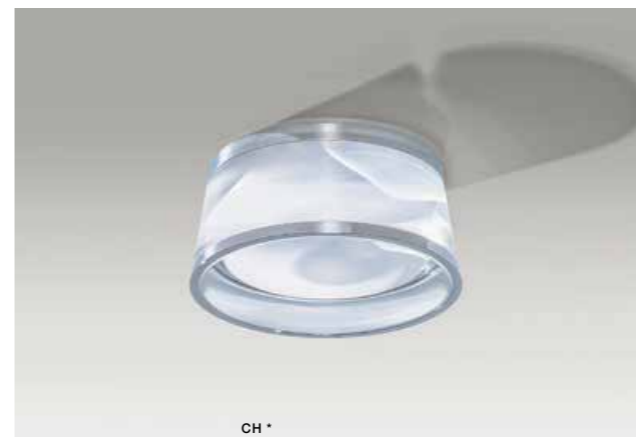

UNA IP44

Indoor wall lamps

UNA IP44

LED integrated

product code – look AZ	LED 7W 590lm 3000/4000K	
acryl / aluminium		
IP44	installation place	
group energy label	inlet opening	$\varnothing 6,7\text{cm}$

COLOUR / NEW INDEX NO.

- CHROME (CH) (3000K) **AZ2772**
- CHROME (CH) (4000K) **AZ2773**