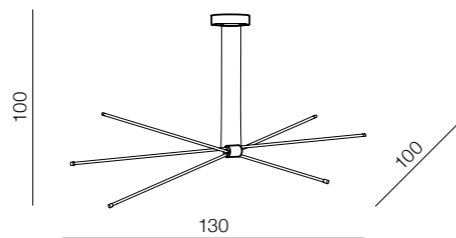

Jax pendant LED

AZ3135

LED 33W 1600lm 3000K
metal/silicone