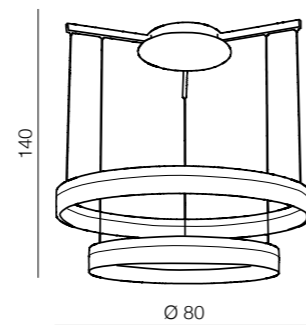

2 CHROME

**Zola 60/40 LED**

**AZ1294**  
(chrome)

1x LED 24W + 18W 4200LM  
acryl/metal

**Zola 80/60 LED**

**AZ1295**  
(white)

1x LED 32W + 24W 5600LM  
acryl/metal

**Zola 80/60 LED**