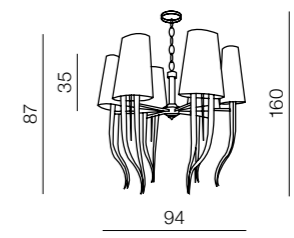

Diablo 6 big

- 1 AZ1389 WH (white)
- 2 AZ1390 BK (black)

12x E14 Only LED 11W
metal/fabric