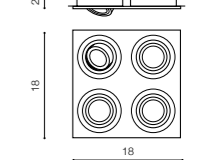

COLOUR / NEW INDEX NO.

- ALUMINIUM (ALU) **AZ2444**
- BLACK (BK) **AZ2443**
- WHITE (WH) **AZ2442**