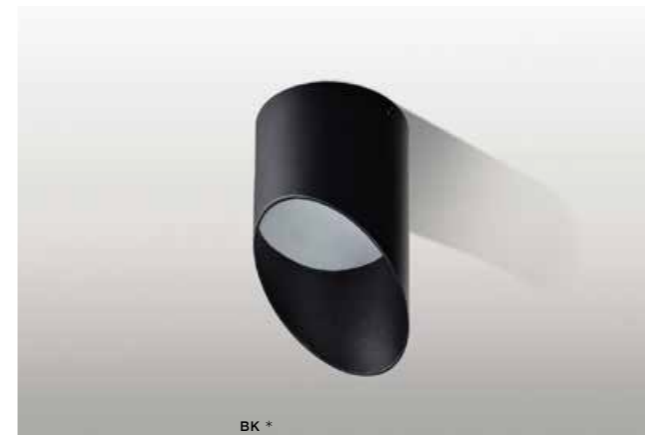

MOMO 8 3000K

LED integrated

product code – look AZ	LED 6W 3000K RA≥90 500lm	
aluminium		
IP20	installation place	☒
group energy label		

COLOUR / NEW INDEX NO.

☐ WHITE (WH) **AZ2278**

☒ BLACK (BK) **AZ2279**