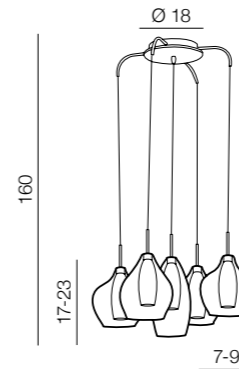

Amber milano 9

- 1 AZ0722 (chrome)
- new 2 AZ3076 (clear)
- new 3 AZ3172 (copper)

G9 5x 40W only LED
metal/chrome/glass