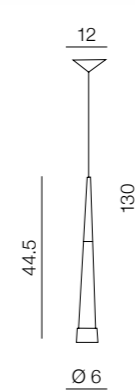

Brina 1 LED

- 1 AZ0932 (chrome)
- 2 AZ0954 (black)

LED integrated
LED 1x 7W,
770 lm 3000K
iron/aluminum/acrylic