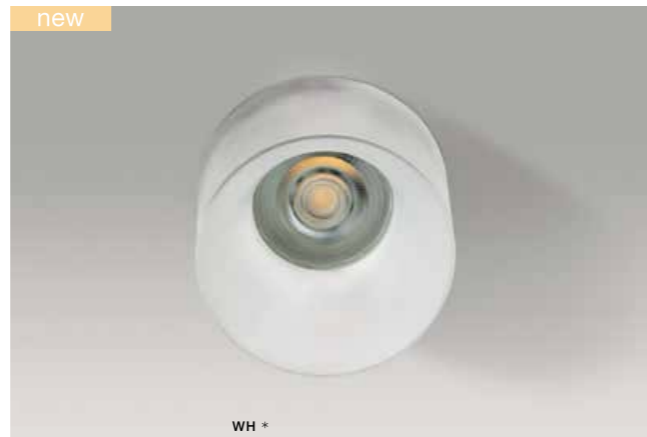

GELO

product code – look AZ	connect GU10 1x Max 50W	bulb not included
aluminium		
IP20	installation place	
group energy label EE 5	inlet opening	Ø 7cm

COLOUR / NEW INDEX NO.

- ☐ WHITE FROST (WH) **AZ3539**