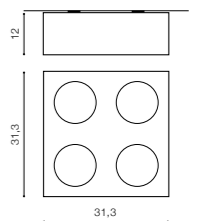

# PAULO 230V LAMP BODY

Exposed downlights

WH / ALU \*