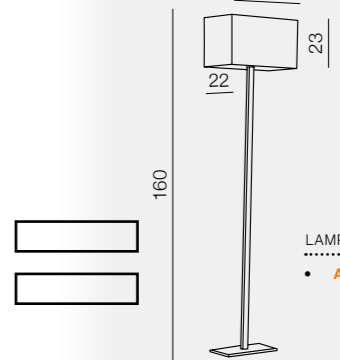

LAMP BODY + SHADES
• AZ1528 + AZ1561 or
+ AZ1560