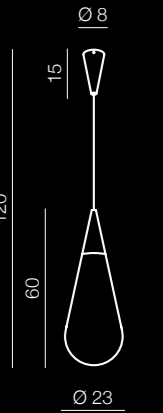

## Cadera

**AZ3165**

(black/white)

E27 1x Max 40W only LED  
metal/glass