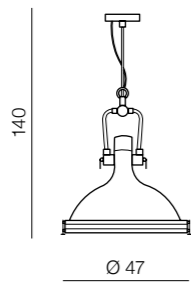

Garland

- 1 AZ2373 (chrome)
- 2 AZ2374 (satin nickel)

E27 1x MAX 60W
metal/glass