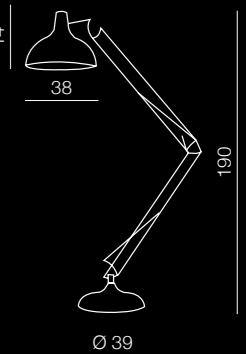

## Gunnar

- 1 AZ1026 (white)
- 2 AZ1027 (chrome)

E27 1x Max 50W  
metal/aluminum

**Palp**

- ① AZ1122 (chrome)
- ② AZ0018 (shiny black)
- ③ AZ0020 (shiny white)
- ④ AZ2620 (copper)
- ⑤ AZ2623 (antique bronze)