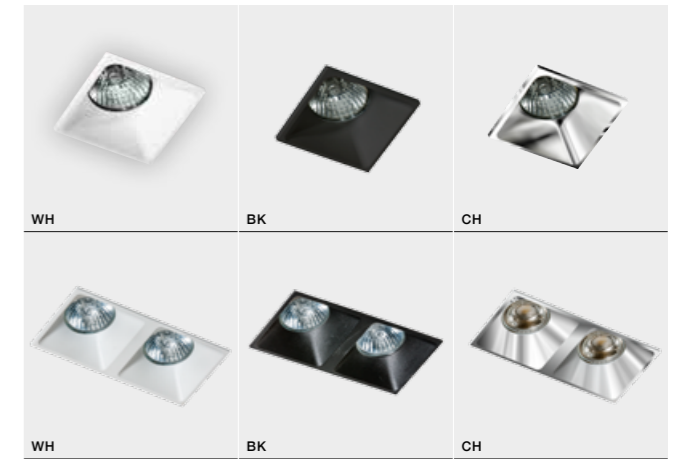

* - EXPLANATION SHORTCUT PAGE 2 (E)