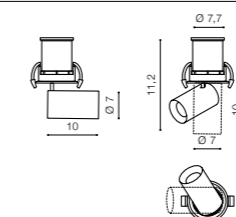

* - EXPLANATION SHORTCUT PAGE 2 (E)