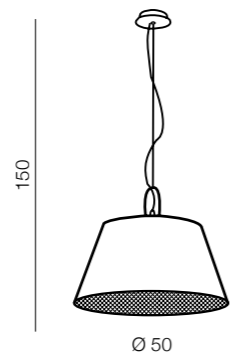

Alicante

- 1 AZ2293 (white)
- 2 AZ2292 (black)
- 3 AZ2294 (grey)

E27 1x MAX 60W
metal/fabric/acryl