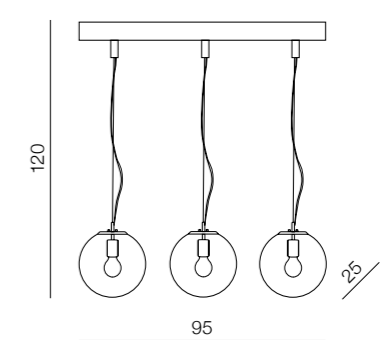

Iris 3 Line

AZ3103 (chrome)

E27 3x Max 40W only LED metal/glass