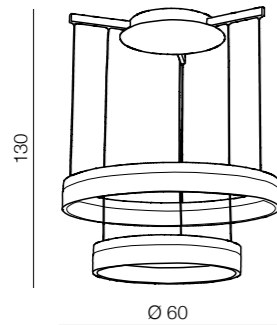

Zola 60/40 LED

AZ1294
(chrome)

1x LED 24W + 18W 4200LM
acryl/metal