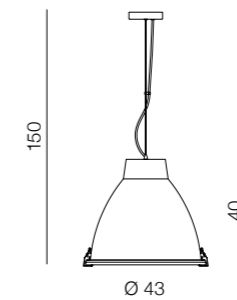

Tyrian

- 1 AZ1577 (concrete)
- 2 AZ1579 (white)
- 3 AZ1578 (black)

1x E27 60W metal