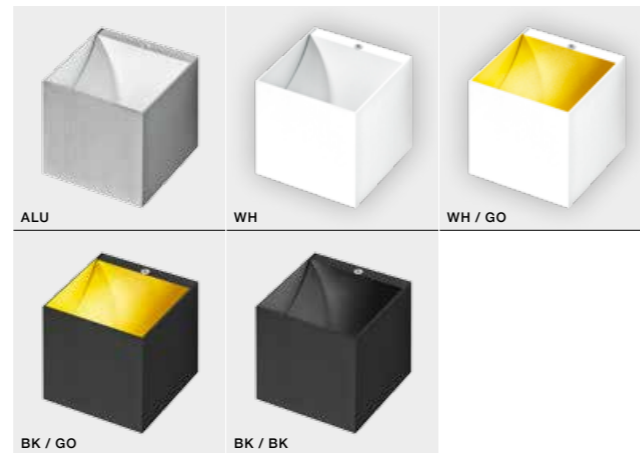

MARS

bulb not included ☒

product code – look AZ	connect G9 1x Max.40W	☒
metal / aluminium		
IP20	installation place	☒
group energy label ☒		

COLOUR / NEW INDEX NO.

- ☐ ALUMINIUM (ALU) **AZ0895**
- ☐ WHITE (WH) **AZ0896**
- ☒ WHITE / GOLD (WH/GO) **AZ1090**
- ☒ BLACK / GOLD (BK/GO) **AZ1052**
- ☒ BLACK / BLACK (BK / BK) **AZ2931**