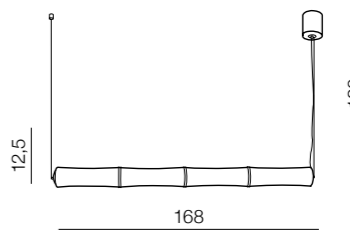

Bamboo 4 pendant
AZ1902
LED 96W 3000K 8160lm
acryl
dimmable