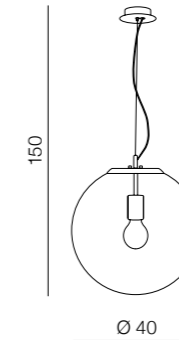

Iris 40

- 1 AZ3107 (chrome)
- 2 AZ3110 (copper)
- 3 AZ3131 (gold)

E27 1x Max 40W only LED metal/glass