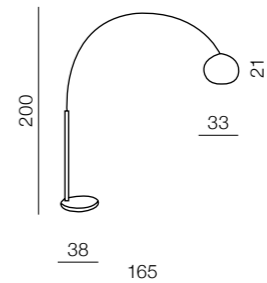

Togo

1. 1 AZ1512 (white)
   - 2 AZ0021 (chrome/black)
2. E27 1x MAX 100W
   metal/marble