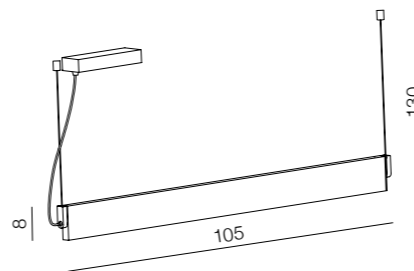

Norman XL LED

1 **AZ1685** (white)
2 **AZ1686** (wood)
LED 29W, 1740 lm
aluminium

Norman White Wall M LED

AZ1683
(white)
LED 13W, 780 lm
aluminium

AZ1684
(white)
LED 17W, 1020 lm
aluminium

AZ1888
(white)
LED 23W, 1215 lm
aluminium