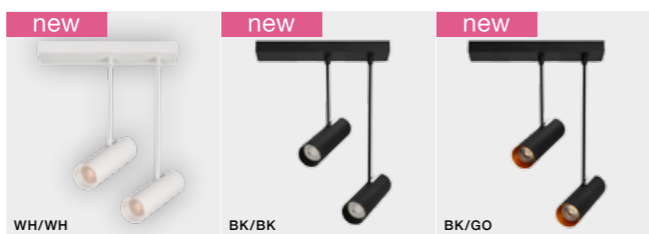

AZZARDO PATENT EU

* - EXPLANATION SHORTCUT PAGE 310