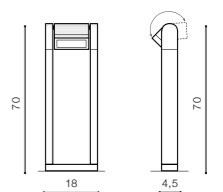

FRAME WALL

LED integrated

product code – look AZ	LED 8W 800lm IP54	
aluminium		
IP54	installation place	
group energy label		

COLOUR / NEW INDEX NO.

- DARK GREY (DGR) **AZ2132**
- BRIGHT GREY (BGR) **AZ2133**
- WHITE (WH) **AZ2134**

TILT 350°

FRAME SPIKE

LED integrated

product code – look AZ	LED 8W 800lm IP54	
aluminium		
IP54	installation place	
group energy label		

COLOUR / NEW INDEX NO.

- DARK GRAY (DGR) **AZ2128**
- BRIGHT GREY (BGR) **AZ2129**

TILT 350°

FRAME 70

LED integrated

product code – look AZ	LED 8W 800lm IP54	
aluminium		
IP54	installation place	
group energy label		

COLOUR / NEW INDEX NO.

- DARK GREY (DGR) **AZ2130**
- BRIGHT GREY (BGR) **AZ2131**

TILT 350°