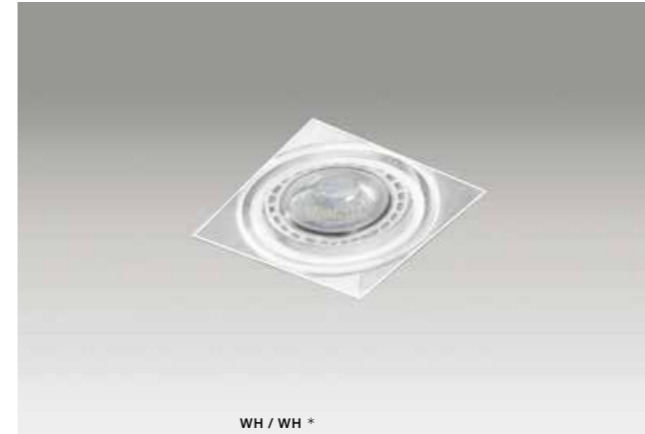

WH / WH *

NOVA GIPS

bulb not included

product code – look AZ	connect 1x ES111 MAX 50W or ADAP111
metal	connect GU10 1x Max 40W
IP20	installation place
group energy label	inlet opening

COLOUR / NEW INDEX NO.

- BLACK / BLACK (BK /BK) **AZ2872**
- WHITE / WHITE (WH /WH) **AZ2873**