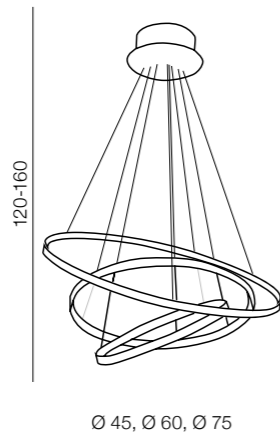

Wheel 3 dimm **LED**

- 1 AZ2918 (gold)
- 2 AZ2920 (black)
- 3 AZ2989 (chrome)

LED 80W 4800lm dimm
chrome/metal