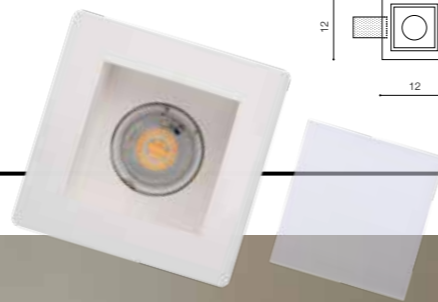

HERA GIPS SQUARE M WH

bulb not included

product code – look AZ	connect 1x ES111 MAX 50W or ADAP111
metal/glass	connect GU10 1x Max 40W
IP20	installation place
group energy label	inlet opening

COLOUR / NEW INDEX NO.

☐ WHITE (WH) **AZ3467**