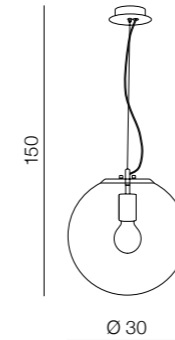

Iris 30

- 1 AZ3106 (chrome)
- 2 AZ3109 (copper)
- 3 AZ3132 (gold)

E27 1x 40W only LED metal/glass