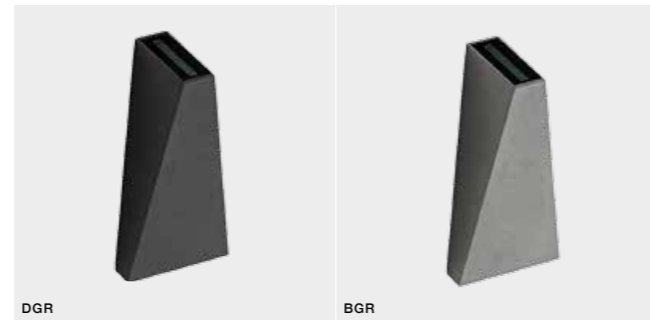

* - EXPLANATION SHORTCUT PAGE 2 (E)