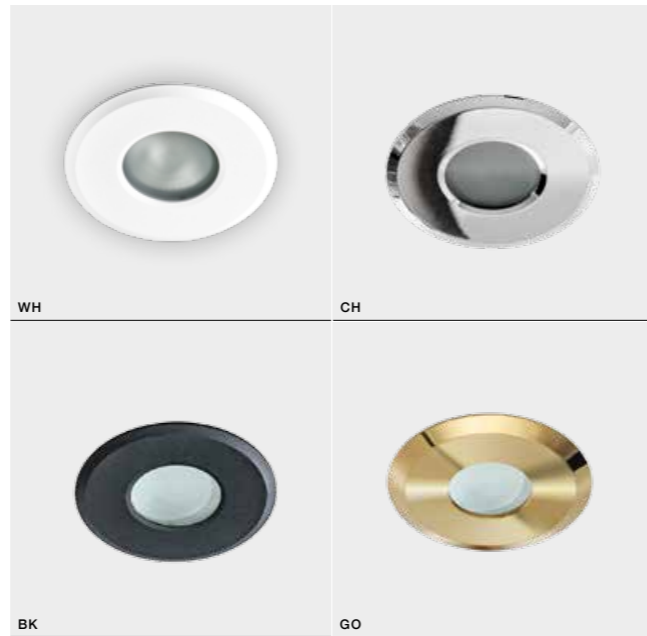

OSCAR IP44

Downlights

OSCAR IP44

bulb not included

product code – look AZ	connect GU10 1x 7W only LED
metal	
IP44	installation place
group energy label	inlet opening Ø7cm

COLOUR / NEW INDEX NO.

- ☐ WHITE (WH) **AZ1714**
- ☐ CHROME (CH) **AZ1715**
- ☐ BLACK (BK) **AZ2692**
- ☐ GOLD (GO) **AZ2800**

TITO IP54

Downlights

TITO

bulb not included

product code – look AZ	connect GU10 1x 7W only LED
metal / aluminium	
IP54	installation place
group energy label	inlet opening Ø6cm

COLOUR / NEW INDEX NO.

- ☐ ALUMINIUM (ALU) **AZ0814**
- ☐ WHITE (WH) **AZ0815**

* - EXPLANATION SHORTCUT PAGE 2 (E)