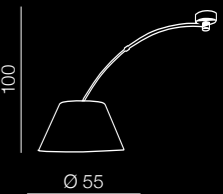

Selena

263

Selena

- 1 AZ1320 (white)
- 2 AZ1321 (black)

1x E27 Max 40W
satin nickel/fabric