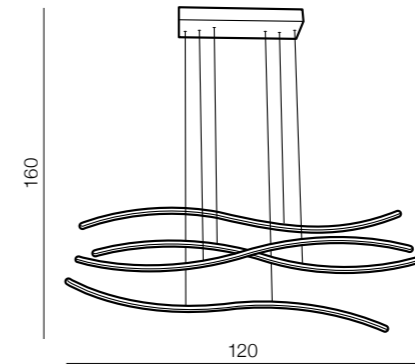

Waves
DIMM

67

1 BLACK

2 WHITE

READY DIMM POWER

Waves LED

- 1 AZ2912 (black)
- 2 AZ2913 (white)

LED integrated Dimmable
LED 70W 4900lm 3000K
aluminium/acrylic