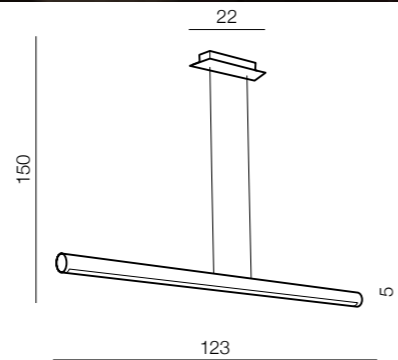

Albero LED

AZ2701

(natural exotic wood+black)
LED 50W 3500lm 3000K
wood/acrylic