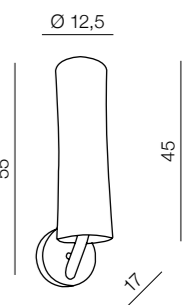

Bamboo wall
AZ2053
LED 24W 3000K 2040lm
non dimmable, no power control
acryl
non dimmable