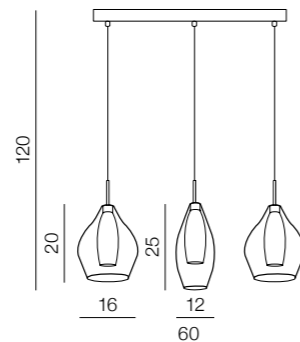

# Amber MILANO

new 118

1 CHROME

2 CLEAR

3 COPPER

**Amber milano 1**

- 1 **AZ2148** (chrome)
- new 2 **AZ3074** (clear)
- new 3 **AZ3077** (copper)

G9 1x 40W only LED  
metal/chrome/glass