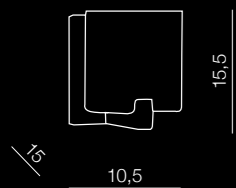

Cross

326

Cross 1

AZ0084

E14 1x 40W
metal/glass
satin nickel/white

Cross 2

AZ0085

E14 2x 40W
metal/glass
satin nickel/white

Gracia

327

1 WHITE / BLACK

LED

Gracia wall

1 **AZ0977** (white)

LED integrated
LED SMD 5W 300lm 3000K
metal/aluminum