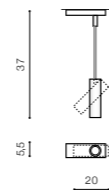

LENS TRACK

bulb not included ☒

product code – look AZ	LED GU10 1xMax 35W
aluminium	
IP20	installation place: Track Electric 3 Line ☒
group energy label ☒	

COLOUR / NEW INDEX NO.

- ☒ WHITE / WHITE (WH/WH) **AZ3510**
- ☒ BLACK / BLACK (BK/BK) **AZ3511**
- ☒ BLACK / GOLD (BK/GO) **AZ3512**