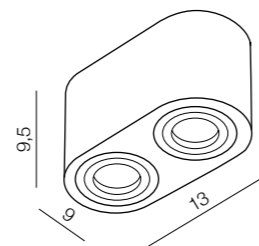

Brant 2

- 1 AZ2817 (chrome)
- 2 AZ2816 (white)

GU10 2x Max. 50W IP44
metal/aluminium