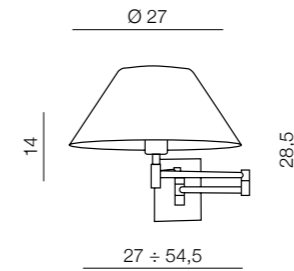

Trapezio

317

Trapezio White Wall

AZ1542
(white/chrome)
E27 1x Max 60W
metal/ fabric