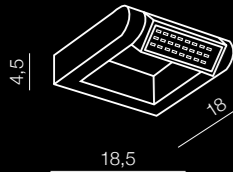

Frame wall

344

Frame wall

- 1 AZ2132 (dark grey)
- 2 AZ2133 (bright grey)
- 3 AZ2134 (white)

LED 8W 800lm 3000K IP54 aluminium

Mars

345

Mars wall

- 1 AZ1090 (white/gold)
- 2 AZ1052 (black/gold)
- 3 AZ0896 (white)
- 4 AZ0895 (aluminium)
- 5 AZ2931 (black/black)

G9 1x 40W metal/aluminium