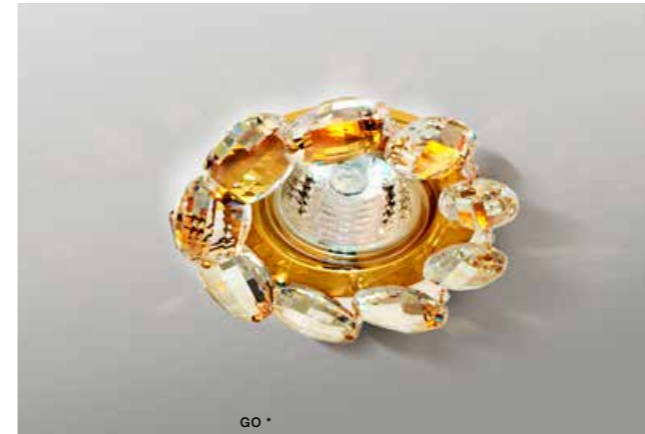

GO *

ERIKA

bulb not included ☒

product code – look AZ	connect GU10 1x Max 50W	☒
crystall / aluminium		
IP20	installation place	☒
group energy label EE 2	inlet opening	Ø6,8cm

COLOUR / NEW INDEX NO.

☒ GOLD (GO) **AZ2776**

☒ CHROME (WH) **AZ2777**