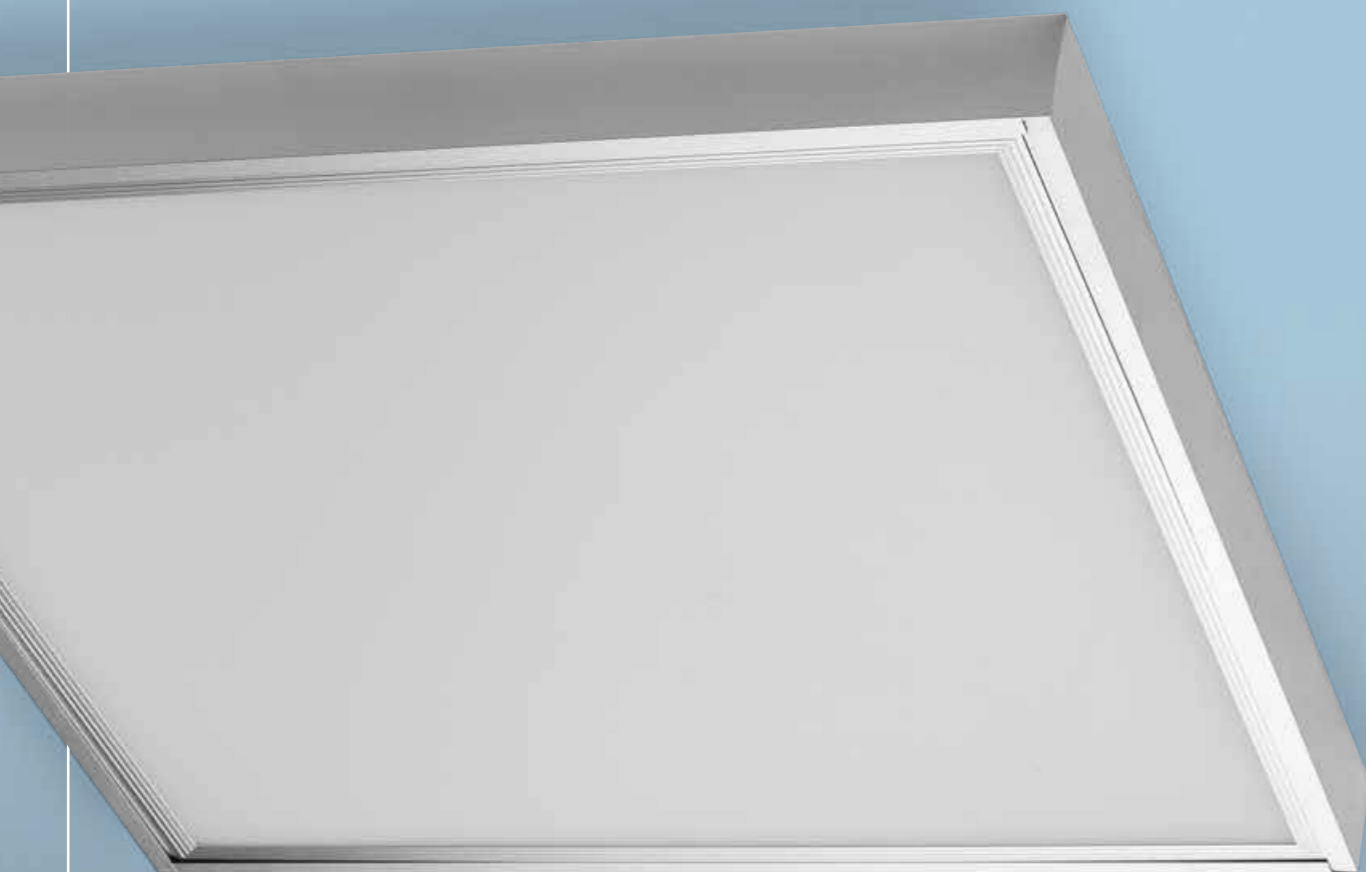

# LED PANELS

- 242 PANEL 60
- 244 SLIM SQUARE
- 246 SLIM ROUND
- 248 LINDA

WH / ALU \*

**PANEL 60 3000K ALU TOP**

bulb integrated

product code – look <b>AZ</b>	LED 40W, 4400 - 4600LM	
aluminium / acryl		
IP20	installation place	
group energy label	inlet opening	