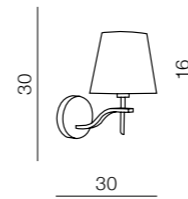

Princessa wall
AZ0723
E14 1x 40W
metal/chrome/fabric