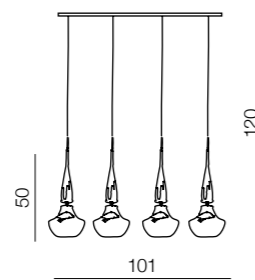

Tasos 4

- 1 AZ0884 (white)
- 2 AZ0885 (black)

E14 4x 25W
metal/chrome
glass/black/white