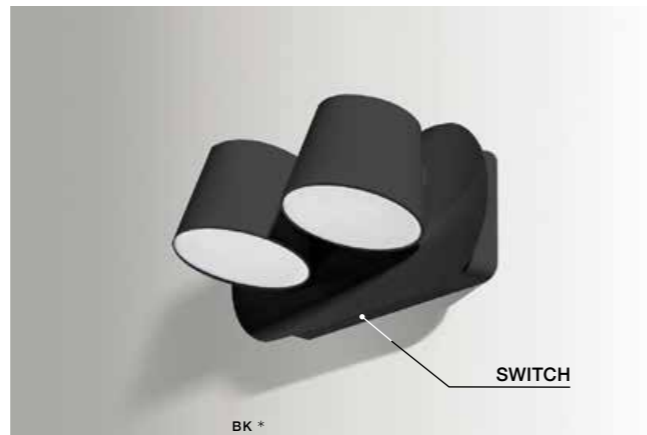

RAMONA 2 SWITCH

LED integrated

product code – look AZ	LED 2X 6W 3000K 500lm	
aluminium		
IP20	installation place	
group energy label		

COLOUR / NEW INDEX NO.

- ☐ SAND WHITE (WH) **AZ2564**
- ☒ SAND BLACK (BK) **AZ2563**