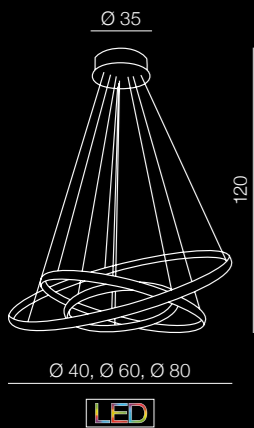

Brighton

52

Brighton 3

AZ1609
(chrome)

LED 55W 3300lm 3000K
aluminium/ crystal