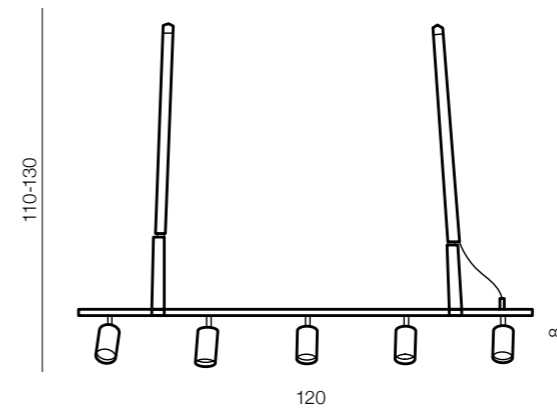

Biram

- 1 **AZ2637** (black/gold)
- 2 **AZ2638** (black/chrome)

5x GU10 Max 33W
metal