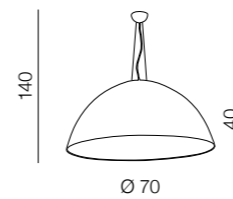

Sweden 2 mirror

AZ2476

mirror
(black/shining)
2x E27 MAX 60W
metal

Magma 70

AZ1403

(black/white)
3x E27 MAX 60W
metal