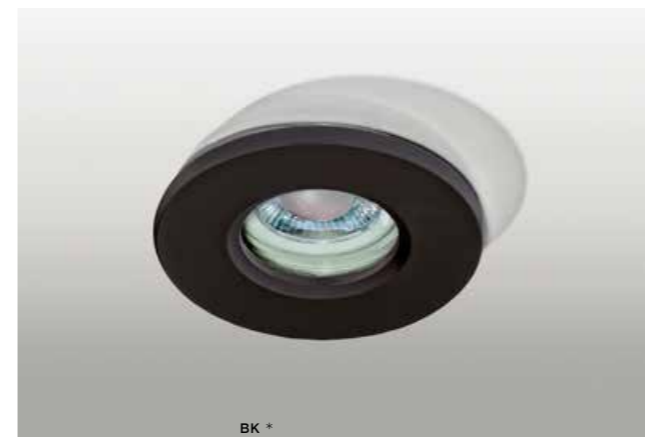

IKA ROUND IP65

bulb not included

product code – look AZ	connect GU10 1x Max. 50W	
aluminium		
IP65	installation place	
group energy label	inlet opening	Ø 6,4cm

COLOUR / NEW INDEX NO.

WHITE (WH) **AZ2865**
BLACK (BK) **AZ3017**