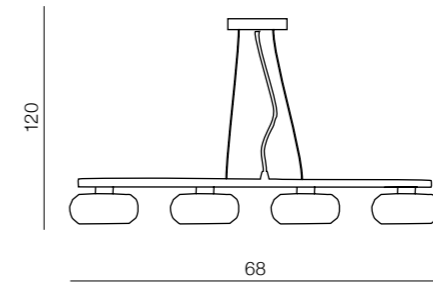

Rubic 4
AZ0493
G9 4x 40W
metal/chrome/acryl