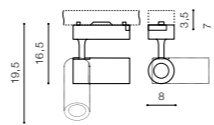

TIVOLI TRACK

Exposed downlights

LED integrated

product code – look AZ	LED 10W 3000K RA$\geq$90 840lm	
aluminium	LED 10W 4000K RA$\geq$90 880lm	
IP20	installation place – track 3 x line	
group energy label		

COLOUR / NEW INDEX NO.

- ☐ 3000K WHITE (WH) **AZ2222**
- ☐ 3000K BLACK (BK) **AZ2224**
- ☐ 4000K WHITE (WH) **AZ2223**
- ☐ 4000K BLACK (BK) **AZ2225**

* - EXPLANATION SHORTCUT PAGE 2 (E)

SIENA

Exposed downlights

LED integrated

product code – look AZ	LED 10W 3000K RA$\geq$90 840lm	
aluminium	LED 10W 4000K RA$\geq$90 880lm	
IP20	installation place	
group energy label		

COLOUR / NEW INDEX NO.

- ☐ 3000K WHITE (WH) **AZ2210**
- ☐ 3000K BLACK (BK) **AZ2212**
- ☐ 3000K CHROME (CH) **AZ2214**
- ☐ 4000K WHITE (WH) **AZ2211**
- ☐ 4000K BLACK (BK) **AZ2213**
- ☐ 4000K CHROME (CH) **AZ2215**

LED integrated

product code – look AZ	LED 20W 3000K RA$\geq$90 1680lm	
aluminium	LED 20W 4000K RA$\geq$90 1760lm	
IP20	installation place	
group energy label		

COLOUR / NEW INDEX NO.

- ☐ 3000K WHITE (WH) **AZ2216**
- ☐ 3000K BLACK (BK) **AZ2218**
- ☐ 3000K CHROME (CH) **AZ2220**
- ☐ 4000K WHITE (WH) **AZ2217**
- ☐ 4000K BLACK (BK) **AZ2219**
- ☐ 4000K CHROME (CH) **AZ2221**