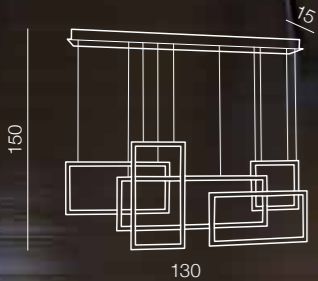

Quadratus LED

- 1 AZ2850 (black)
- 2 AZ2851 (white)

LED integrated Dimmable
LED 105W 6500lm 3000K
aluminium/acrylic