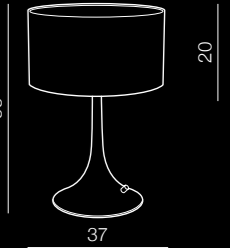

Niang

DIMM

303

Niang

- 1 AZ2916 (black)
- 2 AZ2917 (white)

1x E27 Max 60W
metal/fabric