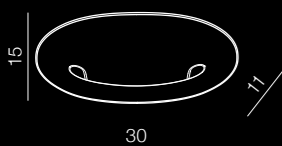

Largo

340

LED
Largo

AZ1701

(satin white)

LED integrated

LED 12W, 720lm 3000K

aluminium IP20

Gala

341

Gala wall

AZ0685

E27 1x 26W ESB

metal/glass/chrome