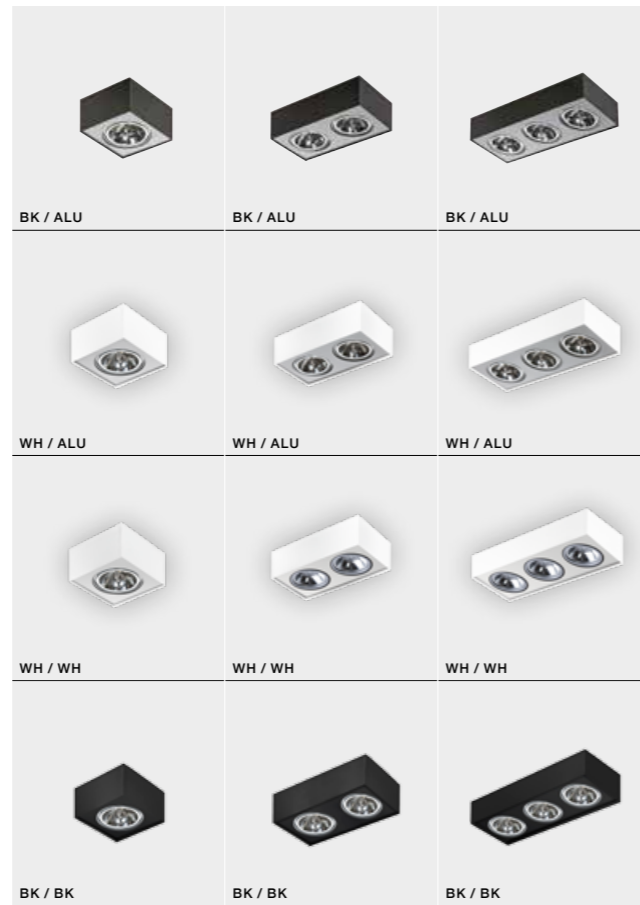

COLOUR / NEW INDEX NO.

WHITE / BLACK (WH / BK) . . . . . **AZ1374**

\* - EXPLANATION SHORTCUT PAGE 2 (E)

PAULO 4 PENDANT 12V

bulb not included

product code – look <b>AZ</b>	connect G53 QR 111 4x12V
metal / aluminium	driver 12 V included
IP20	installation place
group energy label	