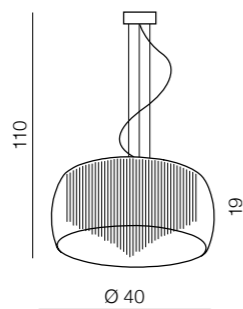

Rego 40 pendant

AZ0999

5x G9 Only LED
metal/chrome/
aluminum/glass