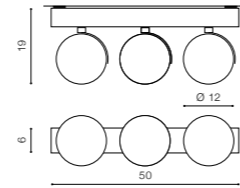

JERRY 12V

Exposed downlights

bulb not included

product code – look AZ	connect 1x QR111 MAX 50W	
aluminium	dimer driver 12V – included	
IP20	installation place	
group energy label		

COLOUR / NEW INDEX NO.

- WHITE (WH) **AZ1364**
- BLACK (BK) **AZ1365**
- CHROME (CH) **AZ1752**

bulb not included

product code – look AZ	connect QR111 2x Max 50W	
aluminium	dimer driver 12V – included	
IP20	installation place	
group energy label		

COLOUR / NEW INDEX NO.

- WHITE (WH) **AZ1369**
- BLACK (BK) **AZ1368**
- CHROME (CH) **AZ1751**

bulb not included

product code – look AZ	connect QR111 3x Max 50W	
aluminium	dimer driver 12V – included	
IP20	installation place	
group energy label		

COLOUR / NEW INDEX NO.

- WHITE (WH) **AZ1723**
- BLACK (BK) **AZ1724**
- CHROME (CH) **AZ1750**

JERRY 230V

Exposed downlights

bulb not included

product code – look AZ	connect 1x ES111 MAX 50W	
aluminium	or ADAP111 + GU10 Max 40W	
IP20	installation place	
group energy label		

COLOUR / NEW INDEX NO.

- WHITE (WH) **AZ1366**
- BLACK (BK) **AZ1367**

bulb not included

product code – look AZ	connect 3x ES111 MAX 50W	
aluminium	or ADAP111 + GU10 Max 40W	
IP20	installation place	
group energy label		

COLOUR / NEW INDEX NO.

- WHITE (WH) **AZ1885**
- BLACK (BK) **AZ1886**

bulb not included

product code – look AZ	connect 2x ES111 MAX 50W	
aluminium	or ADAP111 + GU10 Max 40W	
IP20	installation place	
group energy label		

COLOUR / NEW INDEX NO.

- WHITE (WH) **AZ1371**
- BLACK (BK) **AZ1370**

* - EXPLANATION SHORTCUT PAGE 2 (E)