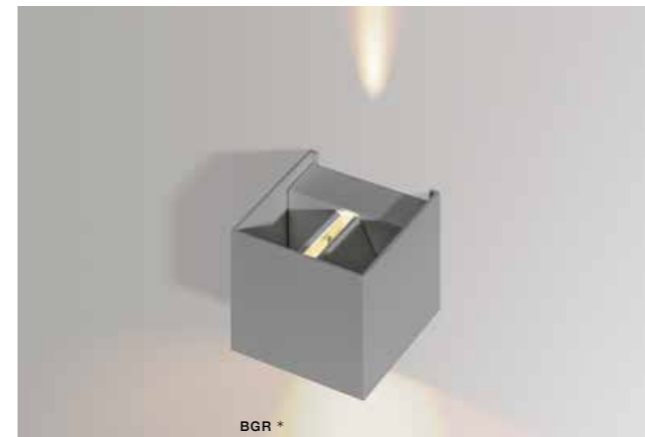

GAMBINO LED integrated

product code – look AZ	LED 6W 480 lm 3000K	LED
metal / aluminium		
IP54	installation place	
group energy label EE 4		

COLOUR / NEW INDEX NO.

- WHITE (WH) **AZ0950**
- BRIGHT GREY (BGR) **AZ0958**
- DARK GREY (DGR) **AZ0957**

TWO ADJUSTABLE LIGHT ANGLE TILT 90°