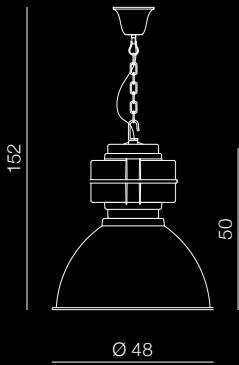

Bismarck

196

Bismarck

- 1 AZ1575 (concrete)
- 2 AZ1576 (white)

1x E27 60W metal
*accessories not included