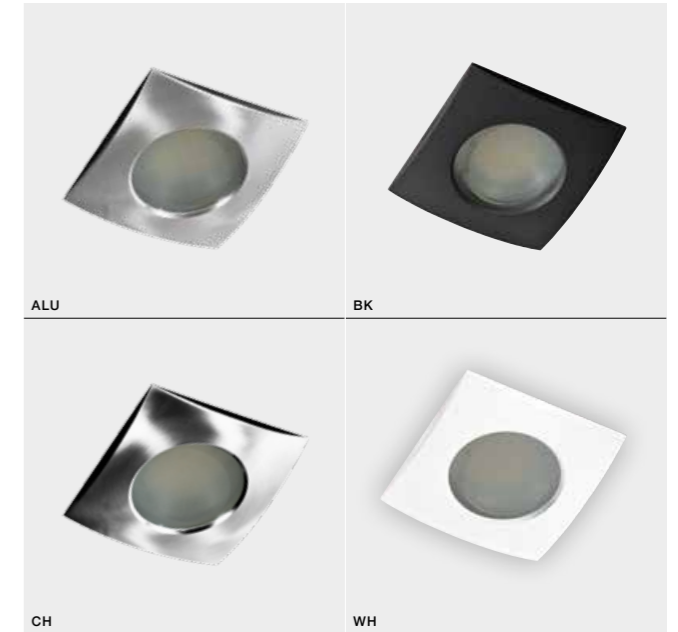

* - EXPLANATION SHORTCUT PAGE 2 (E)