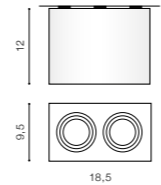

TILT 60° ROTATION 350°