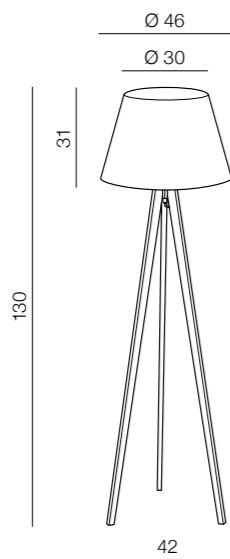

Lamp bodies

Shades

= Bodies + Shades

AZ3670..... Ø 46 (black)

=

AZ3672..... Ø 46 (grey)

Tripod Wood

1. LAMP BODY + SHADES
2. AZ3013 + AZ3670 or
   - AZ3013 + AZ3671 or
   - AZ3013 + AZ3672

AZ3671..... Ø 46 (white)

=

AZ2968..... Ø 45 (black)

=

AZ3015..... Ø 45 (grey)

Tripod Wood

1. LAMP BODY + SHADES
2. AZ3013 + AZ2968 or
   - AZ3013 + AZ3015 or
   - AZ3013 + AZ3014

AZ3014..... Ø 45 (white)

=