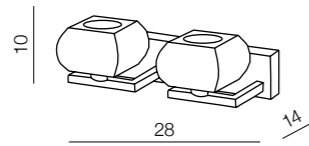

Rubic 2 wall
AZ0491
G9 2x 40W
metal/chrome/acryl