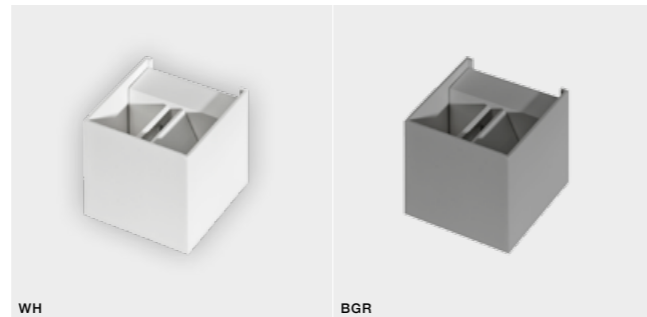

GAMBINO IP54

Indoor wall lamps

GAMBINO

LED integrated

product code – look AZ	LED 6W 480 lm 3000K	
metal / aluminium		
IP54	installation place	
group energy label		

COLOUR / NEW INDEX NO.

- ☐ WHITE (WH) **AZ0950**
- ☐ BRIGHT GREY (BGR) **AZ0958**
- ☐ DARK GREY (DGR) **AZ0957**

TWO ADJUSTABLE LIGHT ANGLE TILT 90°

BGR

GAMBINO IP54

Indoor wall lamps

GAMBINO 2

LED integrated

product code – look AZ	LED 2x 6W 480 lm 3000K	
metal / aluminium		
IP54	installation place	
group energy label		

COLOUR / NEW INDEX NO.

- ☐ WHITE (WH) **AZ1882**

EIGHT ADJUSTABLE LIGHT ANGLE TILT 90°

* – EXPLANATION SHORTCUT PAGE 2 (3)