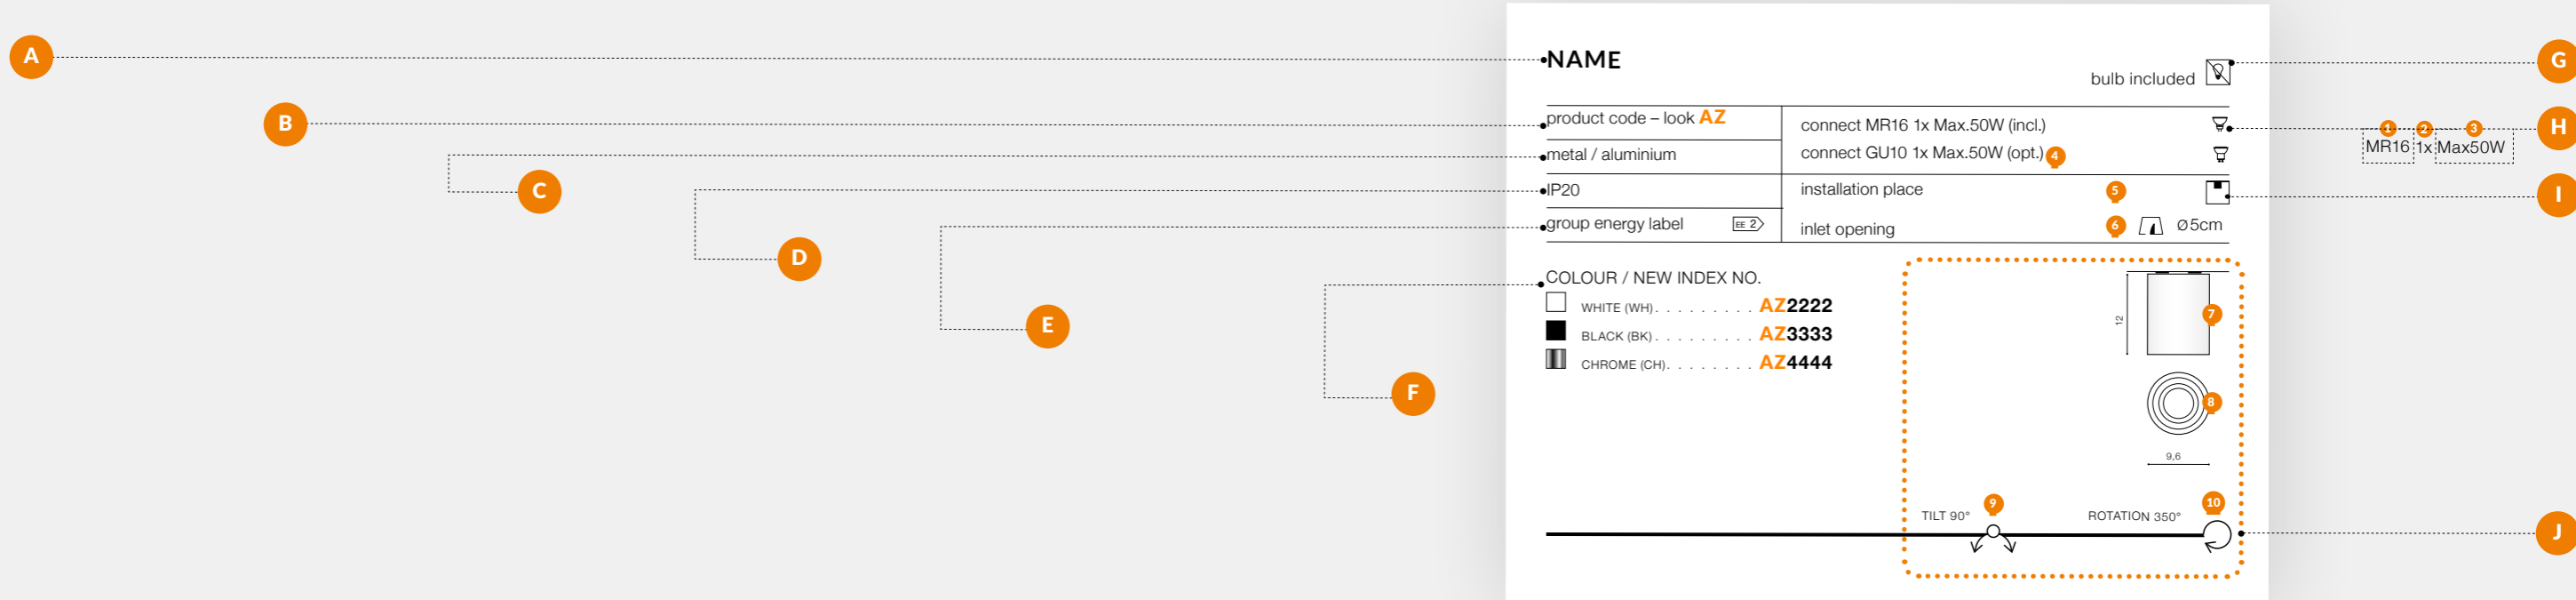

NAME

product code – look AZ	connect MR16 1x Max.50W (incl.)	bulb included ☒
metal / aluminium	connect GU10 1x Max.50W (opt.) ⁴	☐
IP20	installation place ⁵	☐
group energy label	inlet opening ⁶	☐ Ø5cm

COLOUR / NEW INDEX NO.

- WHITE (WH) **AZ2222**
- BLACK (BK) **AZ3333**
- CHROME (CH) **AZ4444**

READING INTRODUCTION

A product name	B product Code Where to find? Product codes are written after each color	C material Material for Bodylamp & Shapes	D protection class degree of protection for electrical devices against dust, moisture and water IP66 protection against ingress of dust, protection against powerful water jets or splashing of water from any direction IP54 protection against the ingress of dust in quantities that would interfere with operation, protection against drops of rain falling at any angle IP44 protection against solid objects (fine tools and wires to 1mm), protection against drops falling at any angle, from all sides (rain) IP20 protection against accidental touch, lack of security moisture	E group energy label see detailed information on page 264 EE1 picture page 264 A EE2 picture page 264 B EE3 picture page 264 C EE4 picture page 264 D EE5 picture page 264 E EE6 picture page 264 F EE7 picture page 264 G EE8 picture page 264 H	F colour - BK – BLACK - BCH – BLACK CHROME - WH – WHITE - CH – CHROME - AL – ALUMINIUM - GO – GOLD - AG – ANTIQUE GOLD - BR – BROWN - CO – CONCRETE - COO – COPPER - ST – STEEL - AM – AMBER - OL – OLIVE - CHA – CHAMPAGNE - AST – ANODISED STEEL - ABR – ANODISED BROWN - AGO – ANODISED GOLD - ACO – ANODISED COPPER	G other information - bulb included - bulb not included - LED integrated	H bulb type 2D bulb - PL-L - T5 - E14 - E27 - G24 - G9 - AR111 - ES111 230V - MR16 - GU10 - LED 2 number of bulbs 3 maximum lamp watt (W) 4 not included in the price of the purchased lamp	I Installation 5 installation place - ceiling surface mounted - wall surface mounted - pendant 6 the shape and size of the inlet opening (dimensions are in centimeters) - round hole (cm) - square hole (cm) - rectangular hole (cm)	J dimensional drawing 7 technical drawing view (dimensions are in centimeters) 8 side view 9 top view 10 range of adjustment of the reflector - reflector tilt - reflector rotation