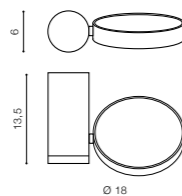

GALENA

LED integrated

product code - look AZ	LED 11W 3000K RA>80	
aluminium	960 lm	
IP20	installation place	
group energy label		

COLOUR / NEW INDEX NO.

☐ MATT WHITE (WH) **AZ1457**