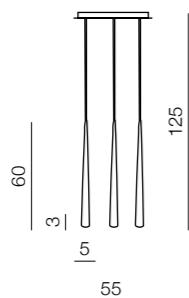

Stylo 3

- 1 AZ0118 (black)
- 2 AZ0207 (white)
- 3 AZ0133 (chrome)

G9 3x 40W
metal/glass/white