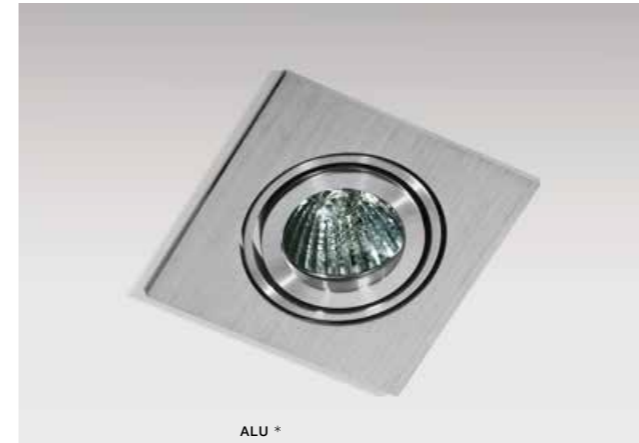

EDITTA

bulb not included ☒

product code – look AZ	connect GU10 1x Max 50W
metal / aluminium	
IP20	installation place ☒
group energy label	inlet opening Ø 7,7cm

COLOUR / NEW INDEX NO.

- ☐ ALUMINIUM (ALU) **AZ0806**
- ☐ WHITE (WH) **AZ0807**