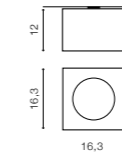

COLOUR / NEW INDEX NO.

- ☒ BLACK / ALUMINIUM (BK / ALU) . . . **AZ1258**
- ☒ WHITE / ALUMINIUM (WH / ALU) . . . **AZ1259**
- ☒ WHITE / WHITE (WH / WH) **AZ1790**
- ☒ BLACK / BLACK (BK / BK) **AZ2880**