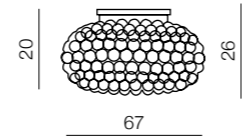

Acrylio 70 top

AZ0054
1x R7S
acryl/glass
clear/white