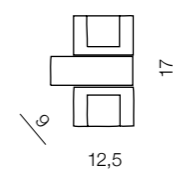

Box 2

AZ0035

G4 2x 20W 12V
metal/glass
chrome/clear