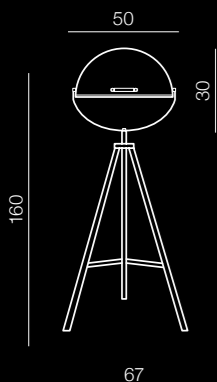

Toma FLOOR

290

1 WHITE

2 BLACK

Toma floor

- 1 AZ2378 (white)
- 2 AZ2379 (black)

E27 1x MAX 60W
metal

BOSSE

291

1 WHITE

2 BLACK

Bosse floor

- 1 AZ1028 (black)
- 2 AZ1040 (white)

E27 1x 60W
metal/fabric