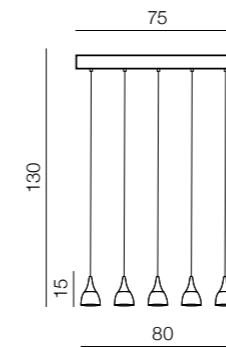

Dalmatia 5 LED
1 AZ2910 (black)
2 AZ2848 (white)
LED 25W 1500lm 3000K
aluminium/acrylic