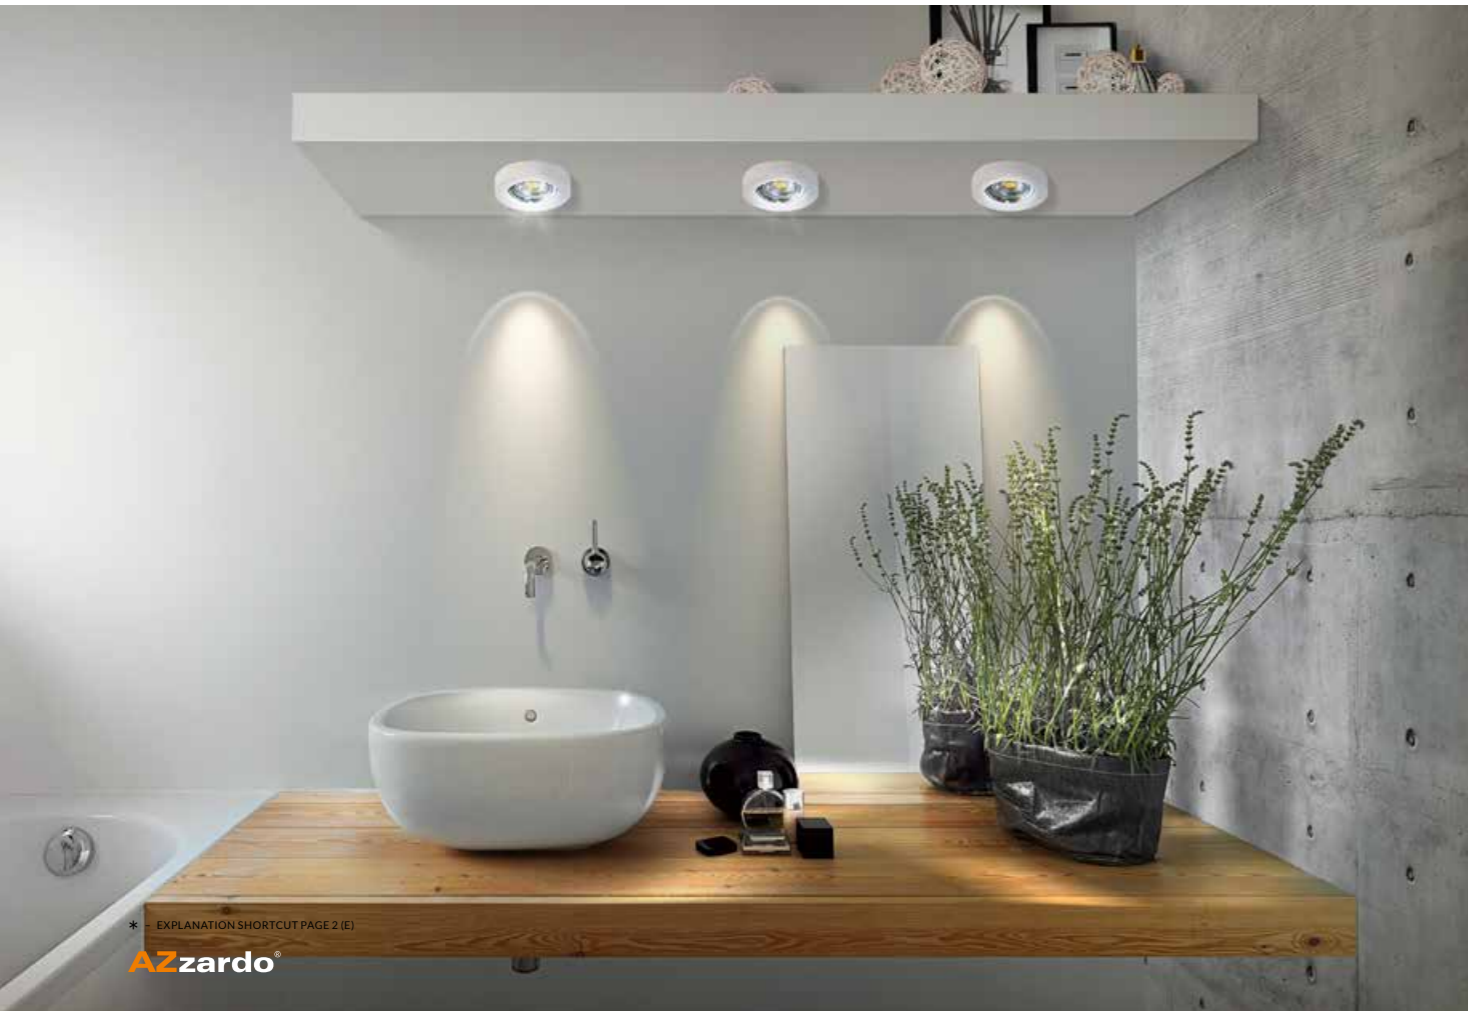

SAVIO ROUND

bulb not included ☒

product code – look AZ	connect GU10 1x Max 50W	☒
acryl / aluminium		
IP20	installation place	☒
group energy label EE 7	inlet opening	Ø7cm

COLOUR / NEW INDEX NO.

☒ ACRYL (ACR) **AZ2779**

SAVIO SQUARE

bulb not included ☒

product code – look AZ	connect GU10 1x Max 50W	☒
acryl / aluminium		
IP20	installation place	☒
group energy label EE 7	inlet opening	Ø7cm

COLOUR / NEW INDEX NO.

☒ ACRYL (ACR) **AZ2778**

ERIKA

bulb not included ☒

product code – look AZ	connect GU10 1x Max 50W	☒
crystall / aluminium		
IP20	installation place	☒
group energy label EE 2	inlet opening	Ø6,8cm

COLOUR / NEW INDEX NO.

☒ GOLD (GO) **AZ2776**

☒ CHROME (WH) **AZ2777**