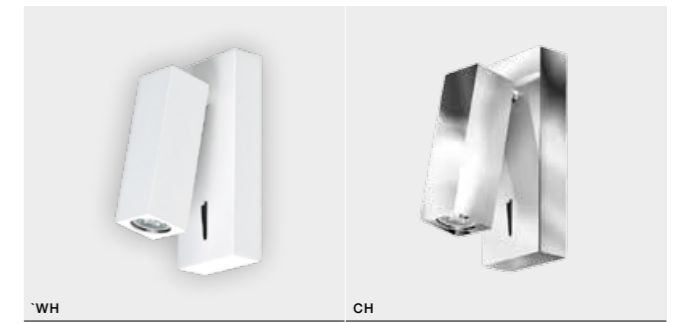

GINNO 1

LED integrated

product code – look AZ	LED 2x 1W 160 lm 3000K	
metal / aluminium		
IP20	installation place	
group energy label		

COLOUR / NEW INDEX NO.

- ☒ WHITE / ALUMINIUM (WH / ALU) **AZ0761**
- ☐ ALUMINIUM (ALU) **AZ0764**

GINNO 2

LED integrated

product code – look AZ	LED 4x 1W 320 lm 3000K	
metal / aluminium		
IP20	installation place	
group energy label		

COLOUR / NEW INDEX NO.

- ☒ WHITE / ALUMINIUM (WH / ALU) **AZ0762**
- ☐ ALUMINIUM (ALU) **AZ0765**

GINNO 3

LED integrated

product code – look AZ	LED 6x 1W 440 lm 3000K	
metal / aluminium		
IP20	installation place	
group energy label		

COLOUR / NEW INDEX NO.

- ☒ WHITE / ALUMINIUM (WH / ALU) **AZ0763**
- ☐ ALUMINIUM (ALU) **AZ0766**

* - EXPLANATION SHORTCUT PAGE 2 (E)

ANGUS

LED integrated

product code – look AZ	LED 3W 250lm 3000K	
aluminium		
IP20	installation place	
group energy label		

COLOUR / NEW INDEX NO.

- ☐ WHITE (WH) **AZ2446**
- ☒ CHROME (CH) **AZ2445**

TILT 90°

WH

CH

* - EXPLANATION SHORTCUT PAGE 2 (E)