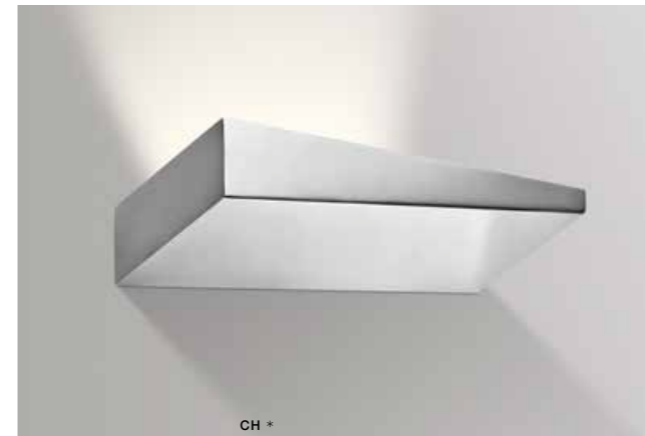

VIALETTO R

LED integrated ☒

product code – look AZ	LED 12W 965 lm 3000K	☒
metal / aluminium		
IP20	installation place	☒
group energy label ☒		

COLOUR / NEW INDEX NO.

- ☐ BLACK (BK) **AZ0576**
- ☐ WHITE (WH) **AZ0575**
- ☐ CHROME (CH) **AZ0577**