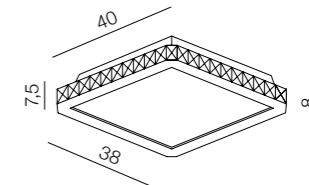

Gallant 38 Square
AZ1594
(chrome)
LED 24W 1440lm 3000K
metal/glas