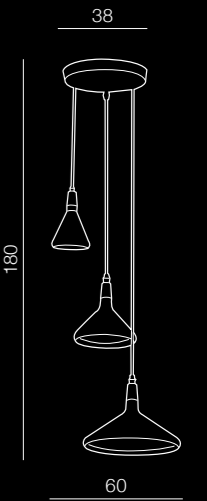

Ida mix

- 1 AZ1878 (anodised ST)
- 2 AZ1881 (anodised COP)
- 3 AZ1880 (anodised GO)

E27 3x MAX60W
metal/wood