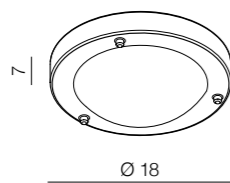

Umbra

390

IP44

Umbra 18 ROUND

AZ1596
1x G9 40W
metal/ glass