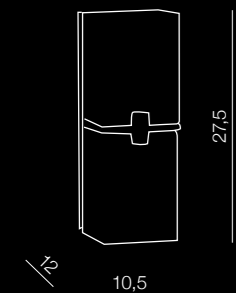

Cross 1

AZ0084

E14 1x 40W
metal/glass
satin nickel/white

Cross 2

AZ0085

E14 2x 40W
metal/glass
satin nickel/white