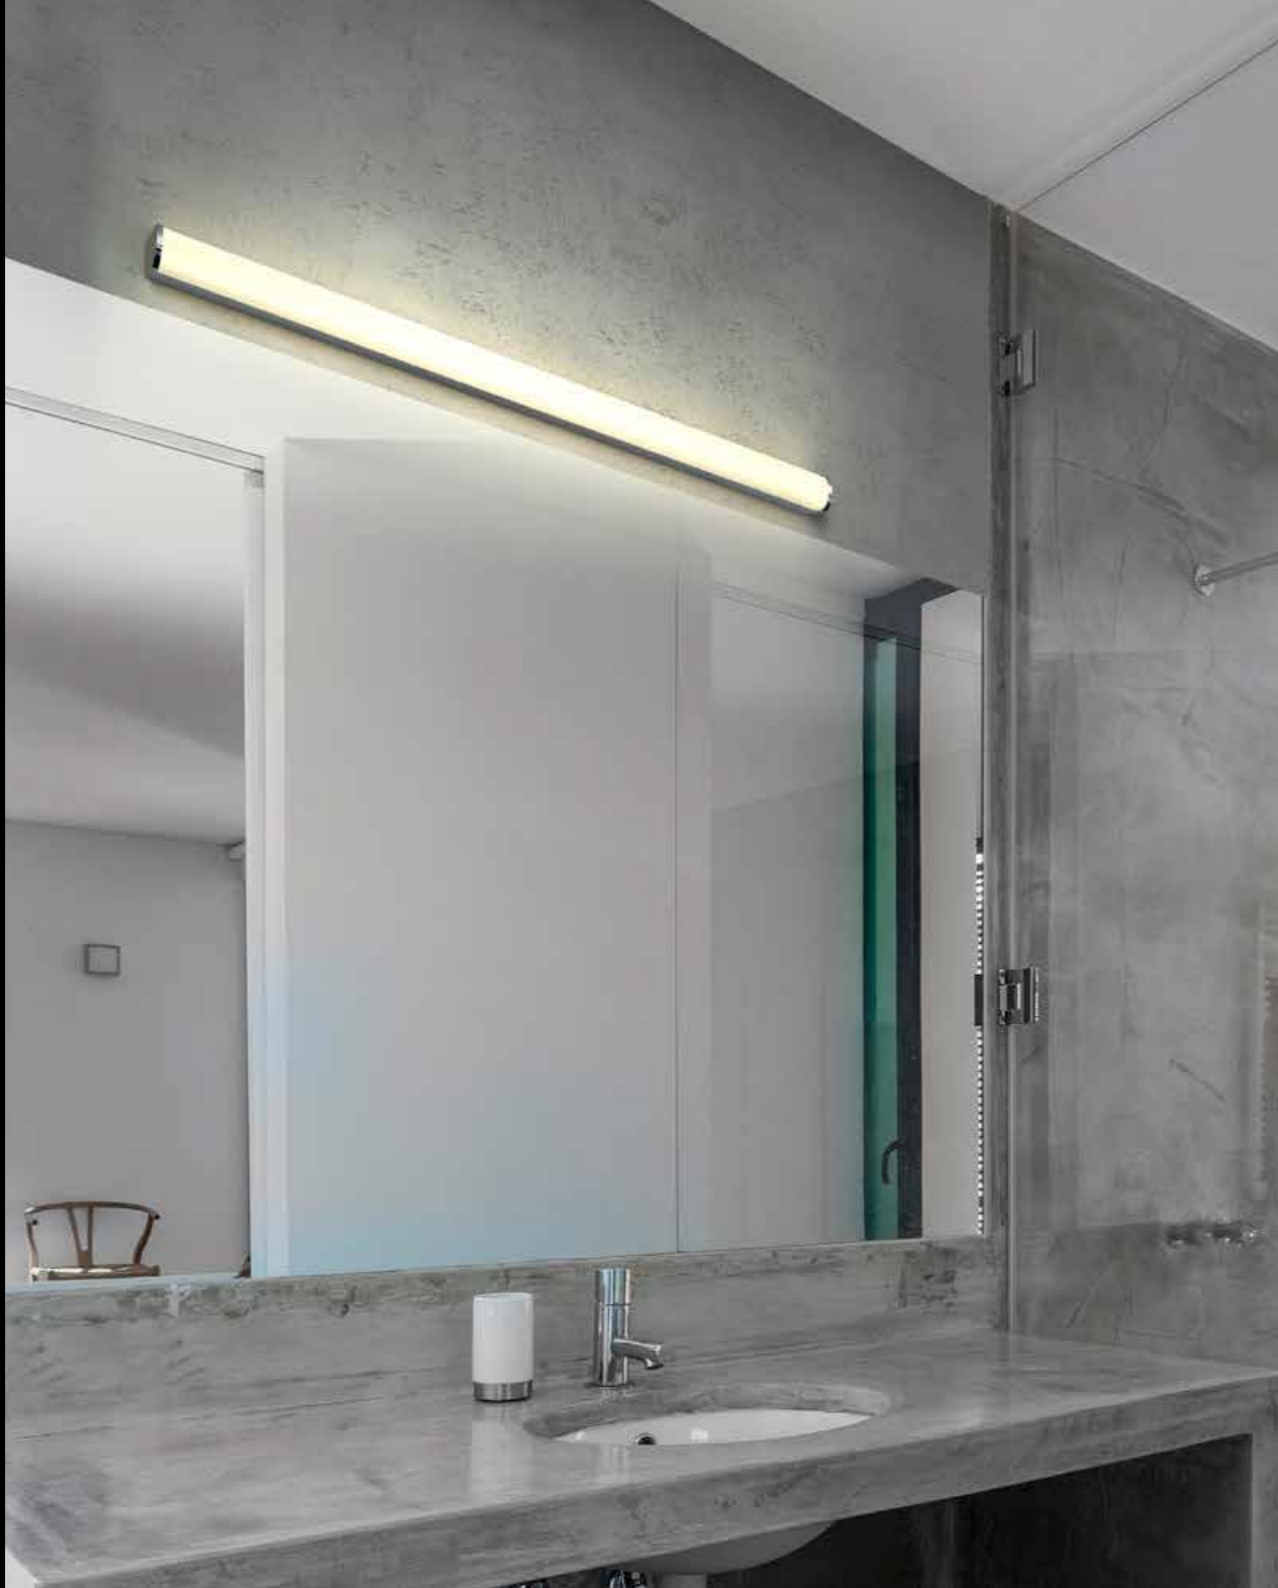

Petra

384

IP44

COLOR TEMPERATURE 3000K OR 4000K

Petra 60

- 1 AZ2472 (3000K 764lm)
- 2 AZ2473 (4000K 800lm)

LED 12W IP44
aluminium/PC

Petra 90

- 1 AZ2474 (3000K 1255lm)
- 2 AZ2475 (4000K 1315lm)

LED 18W IP44
aluminium/PC

Petra 120

- 1 AZ2470 (3000K 1562lm)
- 2 AZ2471 (4000K 1640lm)

LED 24W IP44
aluminium/PC