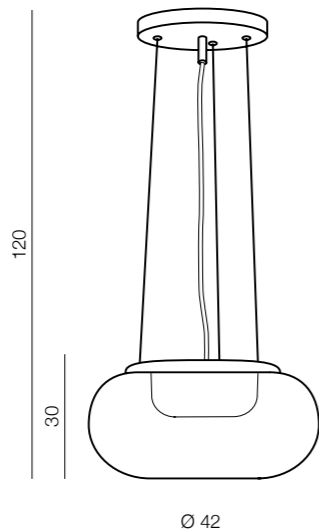

White ball

135

Galactic LED

- 1 AZ3160 (chrome)
- 2 AZ3161 (copper)

LED 18W 1530lm 3000K
metal/glass

White Ball 20

AZ1325
(white)

E27 1x MAX 40W
glass/metal chrome

White Ball 25

AZ2515
(white)

E27 1x MAX 40W
glass/metal chrome

White Ball 30

AZ2516
(white)

E27 1x MAX 40W
glass/metal chrome

White Ball 40

AZ1328
(white)

E27 1x MAX 40W
glass/metal chrome

White Ball 50

AZ1329
(white)

E27 1x MAX 40W
glass/metal chrome