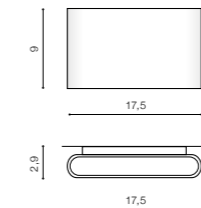

bulb not included

product code – look AZ	connect GU10 1x MAX 35W
aluminium	
IP54	installation place
group energy label	

COLOUR / NEW INDEX NO.

- ☒ DARK GREY (DGR) **AZ2176**
- ☐ WHITE (WH) **AZ2175**

bulb not included

product code – look AZ	connect GU10 2x MAX 35W
aluminium	
IP54	installation place
group energy label	

COLOUR / NEW INDEX NO.

- ☒ DARK GREY (DGR) **AZ2178**
- ☐ WHITE (WH) **AZ2177**

LED integrated

product code – look AZ	LED 6W 340lm 3000K
aluminium	
IP54	installation place
group energy label	

COLOUR / NEW INDEX NO.

- ☒ DARK GREY (DGR) **AZ2180**
- ☐ WHITE (WH) **AZ2179**

LED integrated

product code – look AZ	LED 10W 467lm 3000K
aluminium	
IP54	installation place
group energy label	

COLOUR / NEW INDEX NO.

- ☒ DARK GREY (DGR) **AZ2182**
- ☐ WHITE (WH) **AZ2181**