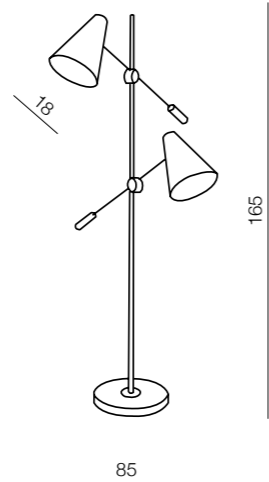

Kaja

- 1 AZ2863 (white)
- 2 AZ1082 (black)

2x E27 Max 40W
metal/aluminium