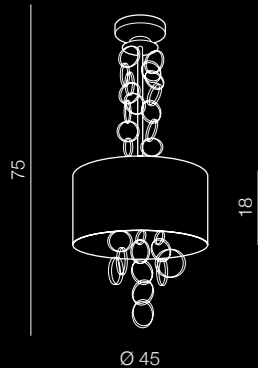

Kate

178

Kate

AZ2678

(black)

4x E14 Max 40W
metal/fabric

Capello

179

Capello

AZ0297

(black)

E27 1x 60W
aluminium/metalbase
black/gold