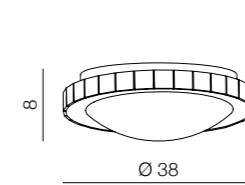

Gallant 38 Round
AZ1592
(chrome)
LED 24W 1440lm 3000K
metal/glass