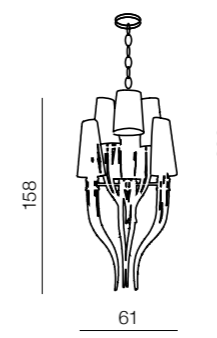

Diablo 3+3

- 1 AZ0173 (white)
- 2 AZ1417 (black)

12x E14 Only LED 11W
metal/fabric