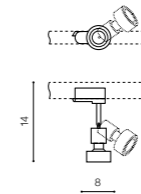

JERRY TRACK

66

Exposed downlights

BK *

JERRY TRACK

bulb not included ☒

product code – look AZ	connect 1x ES111 MAX 50W	☒
metal / aluminium		
IP20	installation place – track 3 x line	☒
group energy label		

COLOUR / NEW INDEX NO.

- ☐ WHITE (WH) **AZ2459**
- ☒ BLACK (BK) **AZ2458**

WH

BK

* - EXPLANATION SHORTCUT PAGE 2 (E)

JANE TRACK

67

Exposed downlights

BK *

JANE TRACK

bulb not included ☒

product code – look AZ	connect GU10 1x Max 50W	☒
metal / aluminium		
IP20	installation place – track 3 x line	☒
group energy label		

COLOUR / NEW INDEX NO.

- ☐ WHITE (WH) **AZ2460**
- ☒ BLACK (BK) **AZ2457**

WH

BK