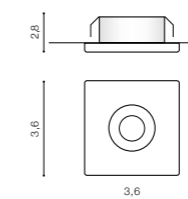

BK *

FILL R 5W 3000K / 4000K

LED integrated

product code – look AZ	LED 5W 425lm 3000K	
aluminium	LED 5W 425lm 4000K	
IP20	installation place	
group energy label	inlet opening	Ø 3,4cm

usb charger including

COLOUR / NEW INDEX NO.

- BLACK 3000K (BK) **AZ3381**
- BLACK 4000K (BK) **AZ3382**

* - EXPLANATION SHORTCUT PAGE 2 (E)

BK *

FILL S 5W 3000K / 4000K

LED integrated

product code – look AZ	LED 5W 425lm 3000K	
aluminium	LED 5W 425lm 4000K	
IP20	installation place	
group energy label	inlet opening	Ø 3,4cm

COLOUR / NEW INDEX NO.

- WHITE 3000K (WH) **AZ3377**
- BLACK 3000K (BK) **AZ3379**
- WHITE 4000K (WH) **AZ3378**
- BLACK 4000K (BK) **AZ3380**