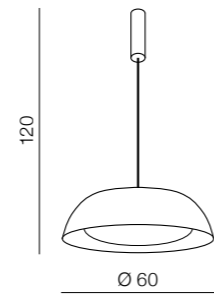

LED
Lenox Pendant 60
AZ3148
(black/copper)
LED 40W 3280lm 3000K
aluminium/acrylic