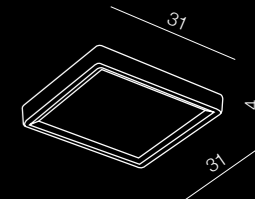

1 WHITE

2 CHROME

Tappo LED

- 1 AZ0753 (white)
- 2 AZ0754 (chrome)

LED 14W 778 lm  
metal/glass

Cubo

248

**Cubo**