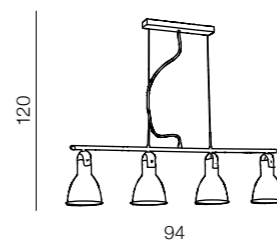

Tessio 4

AZ1282
(white)
4x E14 60W
metal/leather