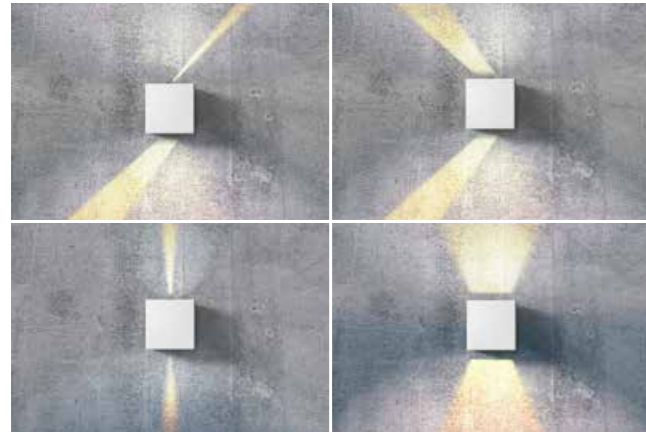

GAMBINO IP54

Indoor wall lamps

FOUR ADJUSTABLE LIGHT ANGLE