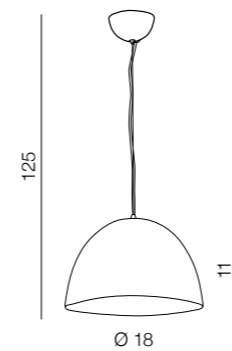

Modena 18

1. AZ1393 BK/GO (black/gold)
2. 1x E27 MAX 60W metal