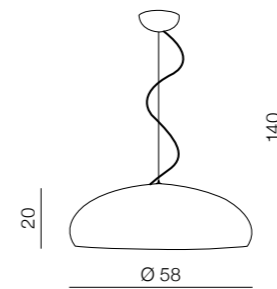

Ragazza

171

Ragazza

- 1 AZ0900 (black)
- 2 AZ0899 (yellow)
- 3 AZ0898 (red)
- 4 AZ0897 (white)

E27 4x 60W
metal/aluminium