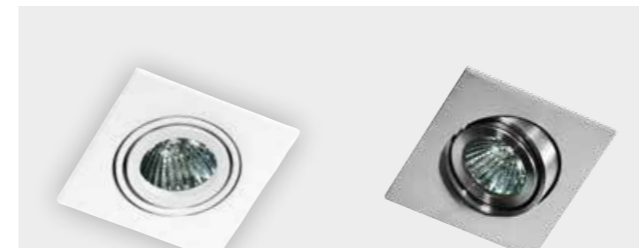

CARLO

bulb not included ☒

product code – look AZ	connect GU10 1x Max.50W
metal / aluminium	
IP20	installation place ☒
group energy label	inlet opening Ø 7,7cm

COLOUR / NEW INDEX NO.

- ☐ ALUMINIUM (ALU) **AZ0804**
- ☐ WHITE (WH) **AZ0805**

EDITTA

bulb not included ☒

product code – look AZ	connect GU10 1x Max 50W
metal / aluminium	
IP20	installation place ☒
group energy label	inlet opening Ø 7,7cm

COLOUR / NEW INDEX NO.

- ☐ ALUMINIUM (ALU) **AZ0806**
- ☐ WHITE (WH) **AZ0807**

WH

ALU

* - EXPLANATION SHORTCUT PAGE 2 (E)