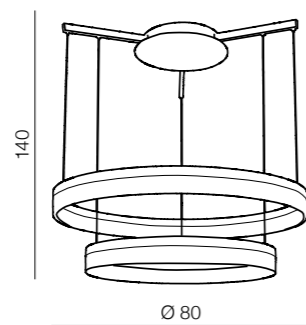

Zola 80/60 LED

AZ1295
(white)

1x LED 32W + 24W 5600LM
acryl/metal