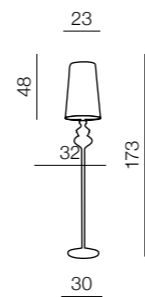

Barocco floor

- 1 AZ0309 (silver*)
- 2 AZ0063 (black**)

E27 1x 15W
metal/artificial material*
metal/fabric**