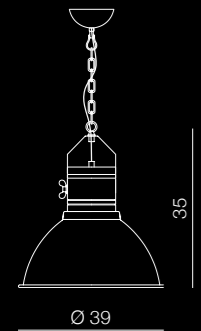

Duncan

1. 1 **AZ1884** (black)
   - 2 **AZ1582** (white)
2. 1x E27 60W
   metal/wood