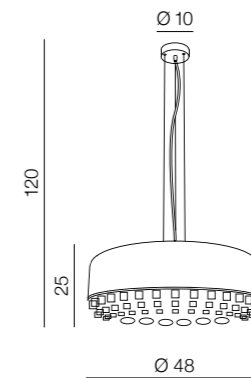

Tarant 48

AZ3162
(black)

E27 3x Max 60W only LED
metal/crystal