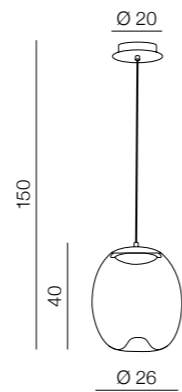

Helena B LED

AZ3342
(black)
LED 14W 1190lm 3000K
metal/brass/glass