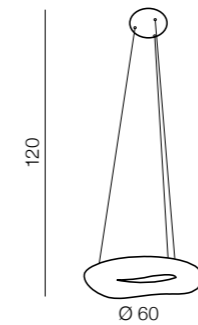

**Donut Pendant
CCT 60 LED**

AZ2673
LED integrated
LED 64W 5440lm
CCT 2700-6000K dimm
power dimmable
acryl