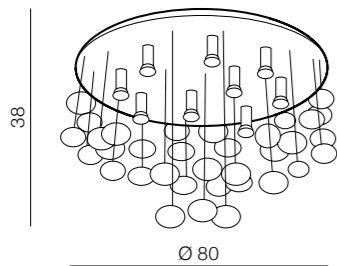

### Luvia

- 1 AZ2541 (chrome)
- new 2 AZ3072 (gold)
- 3 AZ2572 (clear)

GU10 10x 40W only LED  
metal/chrome/glass

Luvia 80  
CLEAR

20

Luvia  
CLEAR

21

**Luvia 80**