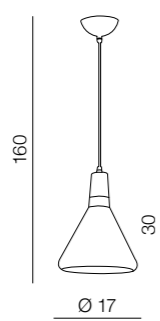

Ida S

- 1 AZ1673 (anodised steel)
- 2 AZ1674 (anodised copper)

1x E27 MAX 60W
metal/wood