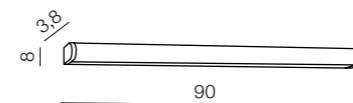

Martha

399

IP44

Martha 90 LED

AZ1681

(chrome)

1x LED 12W 985lm IP44
acryl/ metal