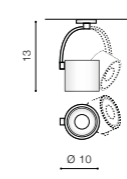

BROSS ARM TRACK

Exposed downlights

BROSS ARM TRACK

product code – look AZ	LED GU10 1xMax 35W	bulb not included ☒
aluminium		
IP20	installation place: Track Electric 3 Line	☒
group energy label		

1. COLOUR / NEW INDEX NO.
2. ☐ WHITE (WH) **AZ3500**
   - ☒ BLACK (BK) **AZ3501**

AZZARDO PATENT EU TILT 90° ROTATION 360°

COSTA ARM TRACK

Exposed downlights

COSTA ARM TRACK

product code – look AZ	LED 12W 1020lm 3000K	LED integrated ☒
aluminium		
IP20	installation place: Track Electric 3 Line	☒
group energy label		

1. COLOUR / NEW INDEX NO.
2. ☒ WHITE / WHITE (WH / WH) **AZ3487**
   - ☒ BLACK / BLACK (BK / BK) **AZ3486**

TILT 90° ROTATION 360°