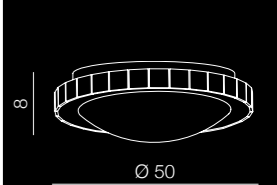

Gallant 50 Round
AZ1593
(chrome)
LED 24W 1440lm 3000K
metal/glass