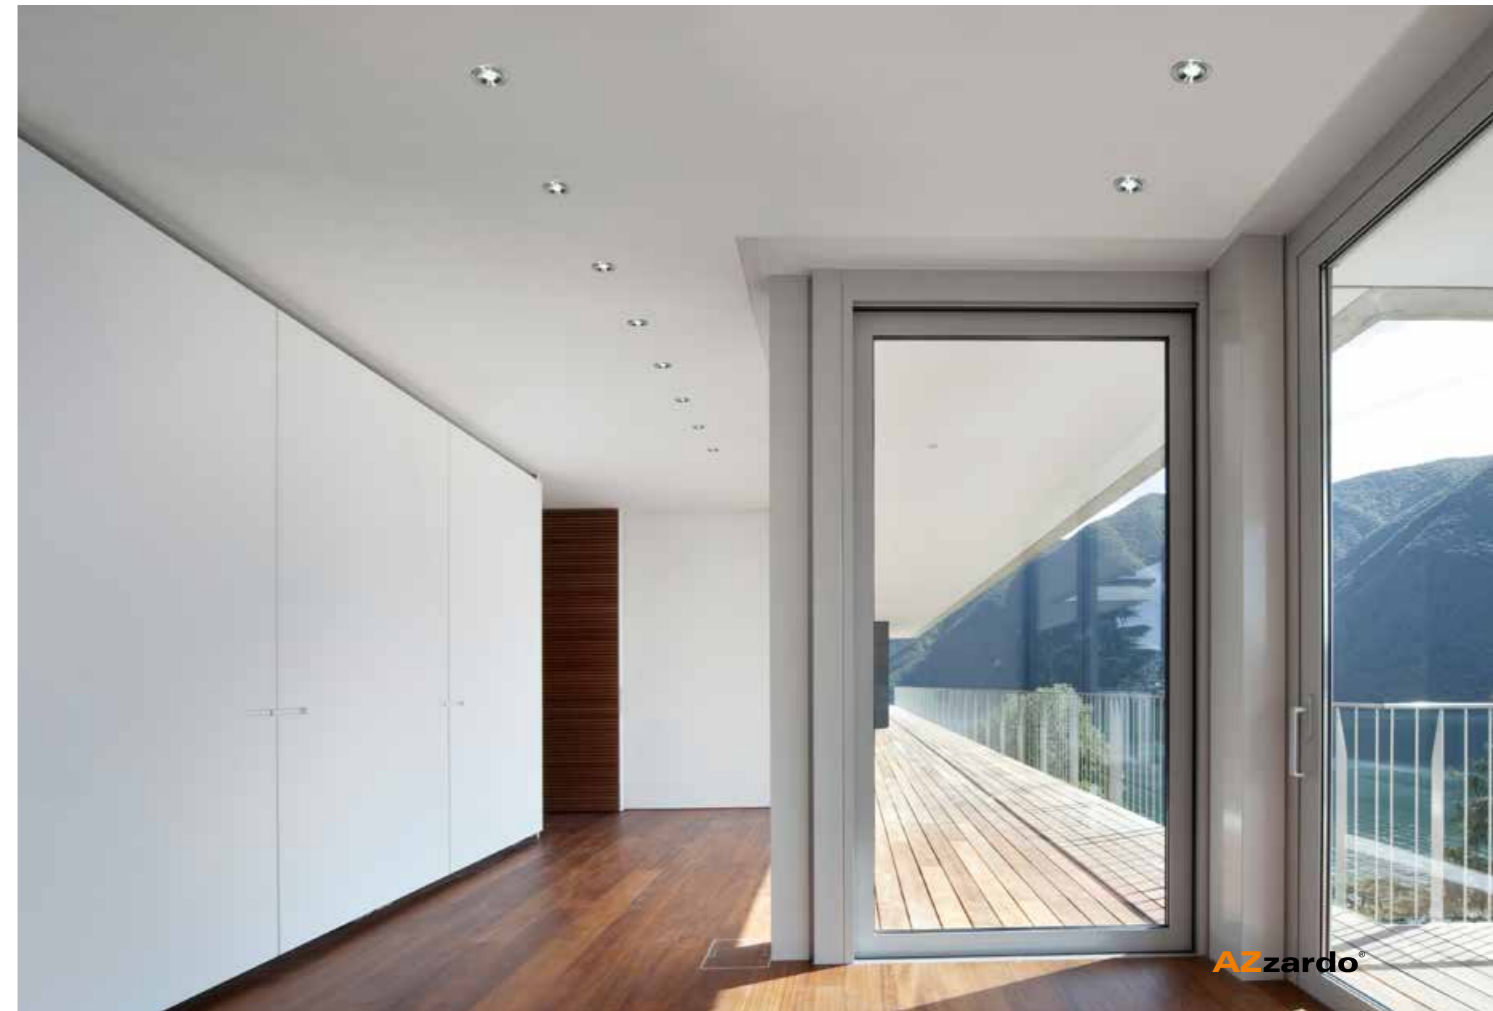

* - EXPLANATION SHORTCUT PAGE 2 (E)