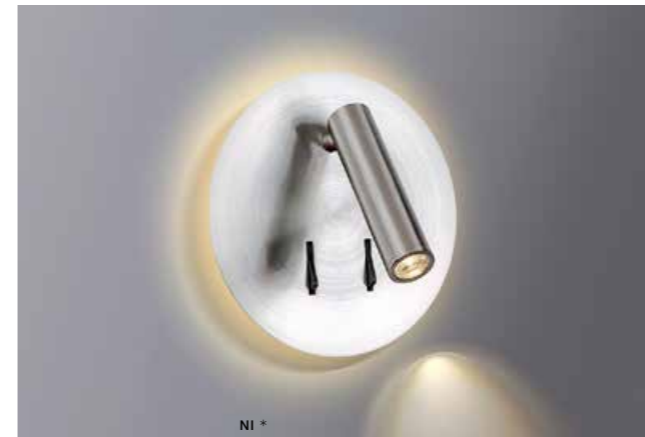

FARO

213

Indoor wall lamps

FARO

LED integrated

product code – look AZ	LED 6W 420lm + LED 3W 250lm 3000K	LED
metal / aluminium		
IP20	installation place	
group energy label EE 4		

COLOUR / NEW INDEX NO.

□ SATIN NICKEL (NI) **AZ2552**

■ CHROME (CH) **AZ2424**

■ BLACK (BK) **AZ3204**