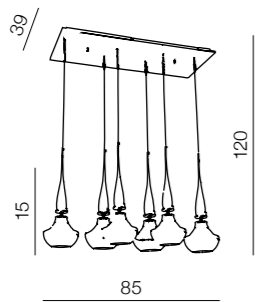

Soul

159

Tasos 6

- 1 AZ1883 (white)
- 2 AZ0262 (black)

E14 6x 25W
metal/chrome
glass/black/white