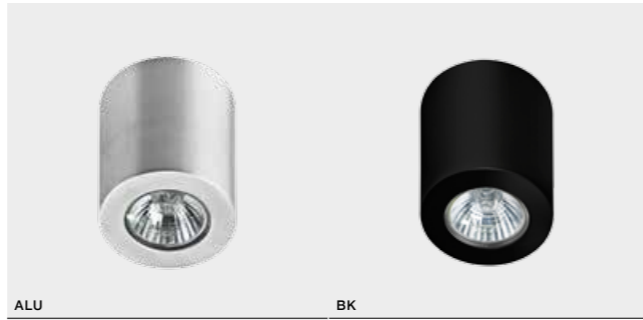

BORIS

Exposed downlights

BK

BORIS

bulb not included ☒

product code – look AZ	LED connect GU10 1x Max 50W
metal / aluminium	
IP20	installation place ☒
group energy label EE 2	

COLOUR / NEW INDEX NO.

- ☐ ALUMINIUM (ALU) **AZ1053**
- ☐ WHITE (WH) **AZ1054**
- ☐ BLACK (BK) **AZ1110**

DARIO

Exposed downlights

DARIO

bulb not included ☒

product code – look AZ	LED connect GU10 1x Max 50W
metal / aluminium	
IP20	installation place ☒
group energy label EE 2	

COLOUR / NEW INDEX NO.

- ☐ ALUMINIUM (ALU) **AZ1055**
- ☐ WHITE (WH) **AZ1056**
- ☐ BLACK (BK) **AZ1111**

* - EXPLANATION SHORTCUT PAGE 2 (E)