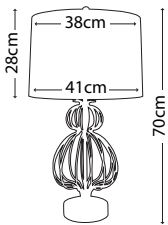

LAFITTE SILVER

GN/LAFITTE/TL SV

Distressed Silver steel body on Gunmetal steel base with White Linen tapered drum shade

Max. Wattage: 1 x 100W E27