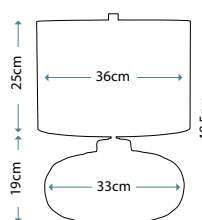

LIGHT BOX™
COLLECTION

VAUXHALL

VAUXHALL/TL

A geometric shaped vase in a Vintage Caramel finish. Completed with a Cream faux linen cylinder shade and Polished Nickel finial.

Max. Wattage: 1 x 60W E27

WOODSIDE