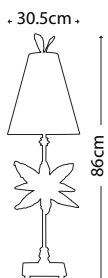

AZALEA

Silver - FB/AZALEA/TL SV

Gold - FB/AZALEA/TL GD

Azalea features a full bloom with matching Silver or Gold Leaf finish mountings, columns, and accents. Topped with a matching parchment shade.

Max. Wattage: 1 x E27 60W