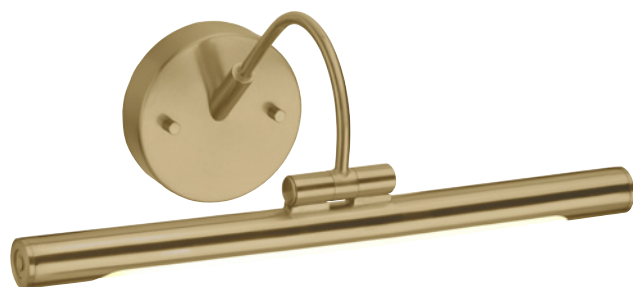

BRUSHED BRASS
ALTON PL/S BB