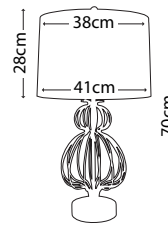

LAFITTE GOLD

GN/LAFITTE/TL GD

Distressed Gold steel body on Aged Gold steel base with Cream Linen tapered drum shade

Max. Wattage: 1 x 100W E27