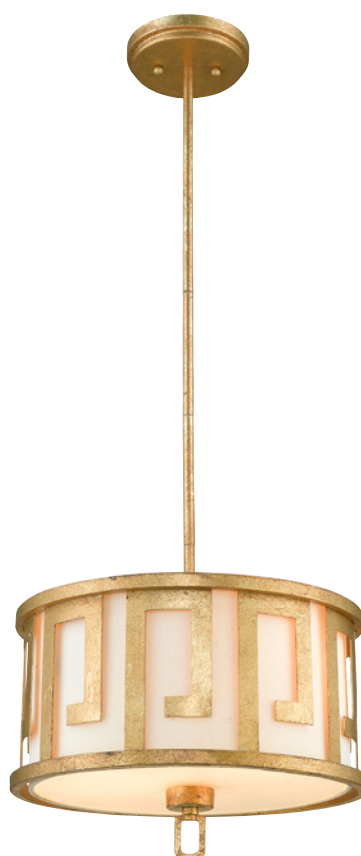

Gilded Nola

GN/LEMURIA/3P A

GN/LEMURIA/P/M
shown as semi-flush

GN/LEMURIA/P/M

GN/LEMURIA1

Code	Description	Height	Width	Min. Drop	Max. Drop	Projection	Finish	Max. Wattage
GN/LEMURIA/P/M	2lt Duo-Mount Medium Pendant	191mm	375mm	318mm	1232mm*	-	Distressed Gold	2 x 60W E27
GN/LEMURIA/3P A	3lt Globe Pendant	540mm	572mm	667mm	1581mm*	-	Distressed Gold	3 x 60W E14
GN/LEMURIA1	1lt Wall Light	451mm	127mm	-	-	114mm	Distressed Gold	1 x 60W E14