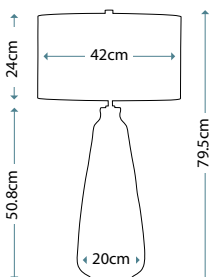

Max. Wattage: 1 x 60W E27

LIGHT BOX™
COLLECTION

KEW

KEW/TL

A Sage Green ceramic base sculpted into a botanical form. Completed with a White faux silk cylinder shade and Polished Nickel finial.

Max. Wattage: 1 x 60W E27