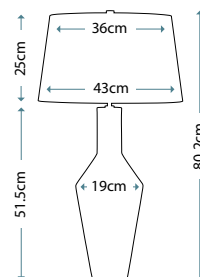

Max. Wattage: 1 x 60W E27

LIGHT BOX™
COLLECTION

KEW

KEW/TL

A Sage Green ceramic base sculpted into a botanical form. Completed with a White faux silk cylinder shade and Polished Nickel finial.

Max. Wattage: 1 x 60W E27