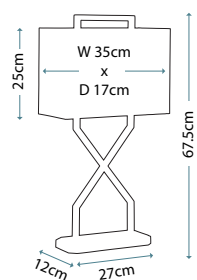

CROSS
CROSS/TL

Polished Gold metal base complete with a Navy Blue oblong shade that has a Metallic Gold lining.

Max. Wattage: 1 x 60W E27