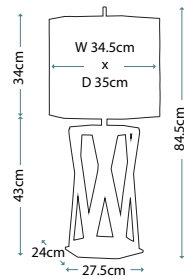

APOLLO
APOLLO/TL

Brushed Brass frame with White Marble inserts at the top and bottom, completed with a Navy Blue faux suede hexagonal shade with Gold faux silk lining.

Max. Wattage: 1 x 60W E27