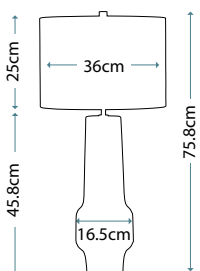

MUSWELL

MUSWELL/TL

This retro Red geometric shaped vase is completed with a White faux linen cylinder shade and Polished Nickel finial.

Max. Wattage: 1 x 60W E27