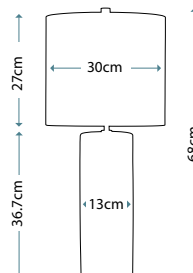

FULWELL
FULWELL/TL

The White gloss ceramic top contrasts with the Matte Gray textured base. Completed with a Dark Gray faux silk cylinder shade and Polished Nickel finial.

Max. Wattage: 1 x 60W E27