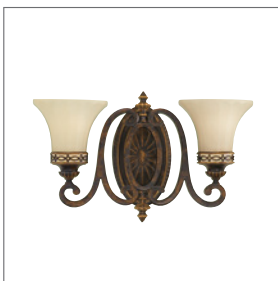

FE/DRAWING RM2/B