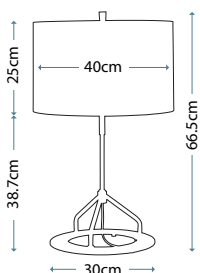

VICENZA WHITE
VICENZA/TL WPN

White tripod on a Polished Nickel base with hidden feet so the ring appears to hover above the table, complete with White cylinder shade that has a Metallic Silver lining and finial.

Max. Wattage: 1 x 60W E27