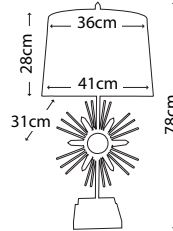

SUN KING

GN/SUN KING/TL

Distressed Gold steel sunburst with Quartz points on Crystal glass oblong base with Cream Linen elliptical oval shade

Max. Wattage: 1 x 100W E27