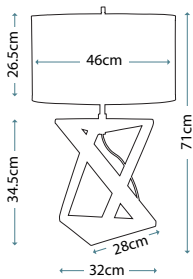

AEGEUS
AEGEUS/TL

Polished Nickel with White Marble base completed with a Silver/Grey polycotton cylinder shade with matching faux silk trim.

Max. Wattage: 1 x 60W E27