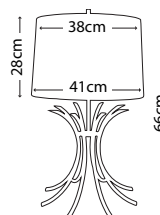

RIVERS

GN/RIVERS/TL

Distressed Gold steel frame with Cream Linen tapered drum shade

Max. Wattage: 1 x 100W E27