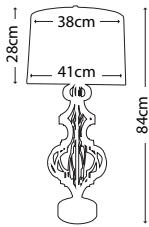

OCTAVIA

GN/OCTAVIA/TL GD

Distressed Gold steel frame on Dark Brown base with Cream Linen tapered drum shade

Max. Wattage: 1 x 100W E27