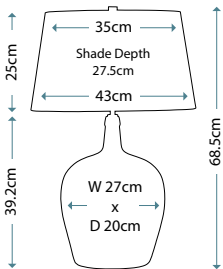

Max. Wattage: 1 x 60W E27

KINGSTON VALE

KINGSTON VALE/TL

This rich Olive Green reactive glazed ceramic vase is completed with an Ivory polycotton tapered cylinder shade and Polished Nickel finial.

Max. Wattage: 1 x 60W E27