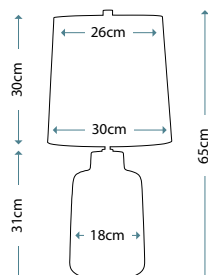

Max. Wattage: 1 x 60W E27

PINNER
PINNER/TL

A Subtle Pink wash over a Matt Cream ceramic spinning-top shaped vase. Completed with a Cream faux silk tapered cylinder shade and Polished Nickel finial.

Max. Wattage: 1 x 60W E27