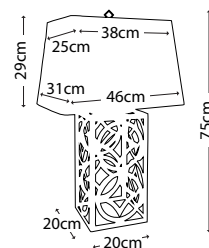

LEE CIRCLE
GN/LEE CIRCLE/TL

Distressed Gold steel frame with Ivory Linen tapered oblong shade.

Max. Wattage: 1 x 100W E27