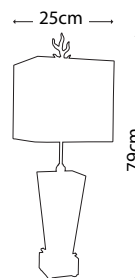

GRENOUILLE
FB/GRENOUILLE/TL

Four gilded frogs atop a Black base support the corners of an Umber washed centre block. A Light Brown faux silk square shade is crowned with a Gold Leaf finial.

Max. Wattage: 1 x E27 60W