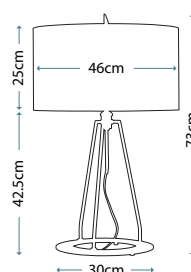

FERRARA GREY
FERRARA/TL GPG

Dark Grey legs ascend from a Polished Gold base on hidden feet so the ring appears to hover above the table, complete with a Grey polycotton cylinder shade that has a Metallic Gold lining.

Max. Wattage: 1 x 60W E27