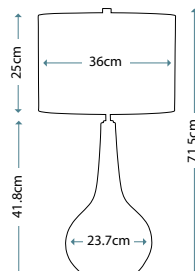

This retro Red geometric shaped vase is completed with a White faux linen cylinder shade and Polished Nickel finial.

Max. Wattage: 1 x 60W E27

UPTON

UPTON/TL

A vibrant Red glaze on a gourd shaped ceramic vase. Completed with a White faux linen cylinder shade and Polished Nickel finial.