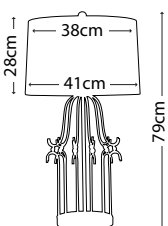

STELLA GOLD

GN/STELLA/TL GD

Distressed Gold steel frame with crystal accents on a Crystal glass base with Cream Linen tapered drum shade

Max. Wattage: 1 x 100W E27