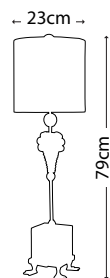

Max. Wattage: 1 x E27 60W

POMPADOUR X

FB/POMPADOURX/TL

Table lamp with moulded duck feet that support a square silver leaf base. Topped with a Cream and Silver Leaf parchment cylinder shade and a pompadour-inspired finial.