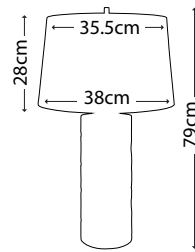

ARABELLA SILVER
GN/ARABELLA/TL/S

White column encased in a Distressed Silver steel frame with White Linen tapered drum shade

Max. Wattage: 1 x 100W E27