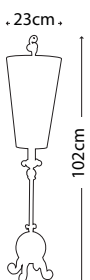

LE CIRQUE

FB/LE CIRQUE/TL

Sculpted Gold legs support a Red and Tan sphere. Sculpted highlights flank a Black and Cream metal stem. An inverted Beige and Cream shade is topped by a Red sculpted finial.

Max. Wattage: 1 x E27 60W