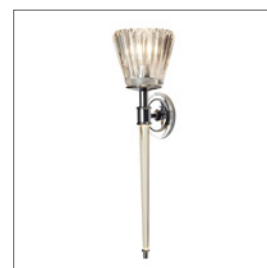

BATH/AGATHA PC

Code	Description	Height	Width	Min. Drop	Max. Drop	Finish	Max. Wattage
BATH/AGATHA1P BN	1lt Pendant	323mm	134mm	405mm	1305mm	Brushed Nickel	1 x 3.5W LED G9*
BATH/AGATHA1P PC	1lt Pendant	323mm	134mm	405mm	1305mm	Polished Chrome	1 x 3.5W LED G9*
BATH/AGATHA3P BN	3lt Pendant	335mm	471mm	423mm	1323mm	Brushed Nickel	3 x 3.5W LED G9* & 1W Integrated LED
BATH/AGATHA3P PC	3lt Pendant	335mm	471mm	423mm	1323mm	Polished Chrome	3 x 3.5W LED G9* & 1W Integrated LED

* Each supplied LED G9 bulb = 320Lm, 3000k