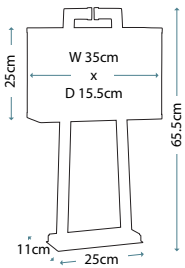

MAGRO
MAGRO/TL

This simple architectural Polished Nickel base has a Light Grey polycotton shade with a Dark Grey trim.

Max. Wattage: 1 x 60W E27