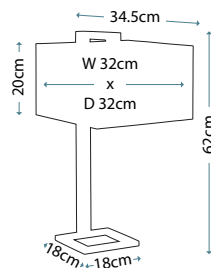

PLEIN
PLEIN/TL

Dark Brown metallic base with a Polished Gold stem complete with a Cream polycotton square shade with Metallic Gold lining.

Max. Wattage: 1 x 60W E27