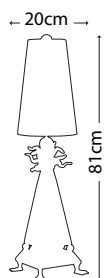

LEDA
FB/LEDA/TL

Duck-footed Gold leaf elements support a tapered Cream Patina lamp body, detailed with Silver Leaf spheres and a Gold Leaf flourishing blossom. A matching finish tapered shade and sphere finial top it off.

Max. Wattage: 1 x E27 60W