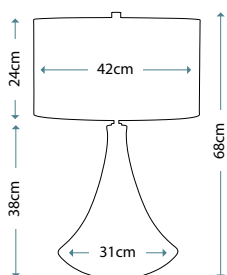

Max. Wattage: 1 x 60W E27

PINNER
PINNER/TL

A Subtle Pink wash over a Matt Cream ceramic spinning-top shaped vase. Completed with a Cream faux silk tapered cylinder shade and Polished Nickel finial.

Max. Wattage: 1 x 60W E27