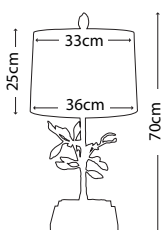

AUDUBON PARK

GN/AUDUBONPK TL

Distressed Gold cast metal tree on a Crystal glass, oblong base with Cream Linen tapered drum shade

Max. Wattage: 1 x 100W E27