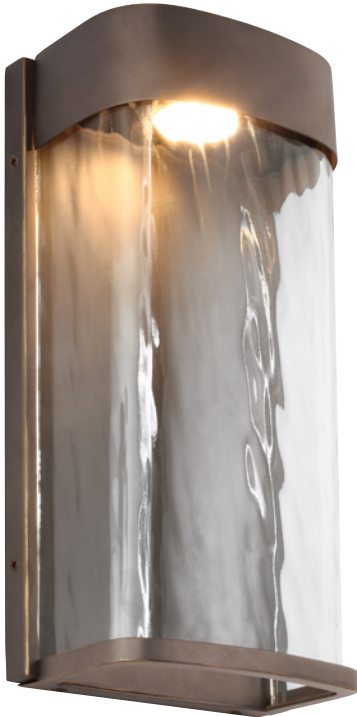

* Supplied with 2438mm of chain.

The Bennie collection of contemporary outdoor wall lights boasts an integrated LED module tucked into the crown of the fixture, shining light downward through a Clear Water glass shade. Available in either a warm Antique Bronze or a more modern Painted Brushed Steel finish. Cast aluminum construction ensures durability.