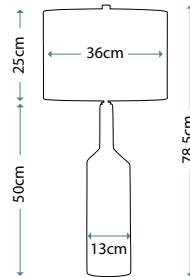

BAYSWATER
BAYSWATER/TL

A Deep Ocean Blue and White, bottle shaped ceramic base. Completed with a White faux linen cylinder shade and Polished Nickel finial.

Max. Wattage: 1 x 60W E27