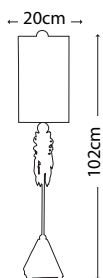

MADISON
FB/MADISON/TL

Pyramid shaped table lamp base with Putty Patina finish supporting a decorative sculpted element adorned with crystal clusters. Topped with a complementing Putty Patina parchment shade.

Max. Wattage: 1 x E27 60W