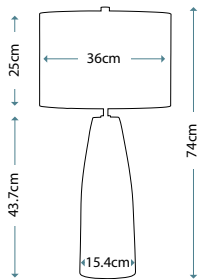

GLAZED CERAMIC

BY ELSTEAD LIGHTING

The quality craftsmanship that goes into every handmade base of our Glazed Ceramic collection is palpable. From unique shapes to exquisitely detailed glazes, these beautifully designed products are ideal to add a splash of colour or point of intrigue to any interior décor.

Whilst our table lamps undergo vigorous quality checks, please be aware that the nature of reactive glazes means that the lamp you receive may not appear exactly as pictured, and colours will vary from base to base.

BURNT OAK

BURNT OAK/TL

A Matt Graphite tapered vase with a striking Burnt Orange glaze. Completed with an Ivory polycotton drum shade and Polished Nickel finial.

Max. Wattage: 1 x 60W E27