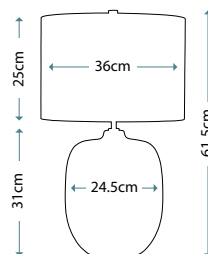

CHALK FARM
CHALK FARM/TL

A Light Grey ceramic vase that fades to Chalk White at the base. Completed with an Ivory faux silk drum shade and Polished Nickel finial.

Max. Wattage: 1 x 60W E27