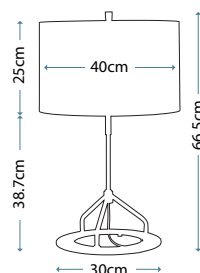

White tripod on a Polished Nickel base with hidden feet so the ring appears to hover above the table, complete with White cylinder shade that has a Metallic Silver lining and finial.

Max. Wattage: 1 x 60W E27