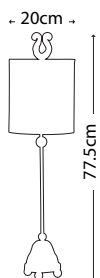

Max. Wattage: 1 x E27 60W

Also Available:

FB/SOUTHBEACH/FL

FB/SOUTHBEACH/P

PHOENICIAN

FB/PHOENICIAN/TL

The Silver Leaf ball feet of this table lamp support a Silver Leaf disc and Gold and Black striped molded undulating base of a silver leaf metal stem. Gold Leaf bands accent the Black shade, with Phoenician-inspired molded finial.