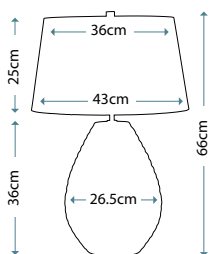

LEYTON

LEYTON/TL

A Pale Sage Green matt finished ceramic vase, completed with an Ivory polycotton, tapered cylinder shade and Polished Nickel finial.

Max. Wattage: 1 x 60W E27

LIGHT BOX™
COLLECTION

BRUNSWICK
BRUNSWICK/TL