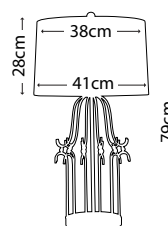

STELLA SILVER

GN/STELLA/TL SV

Distressed Silver steel frame with crystal accents on a Crystal glass base with White Linen tapered drum shade

Max. Wattage: 1 x 100W E27