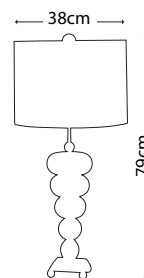

RETRO
FB/RETRO/TL

Retro-inspired table lamp with Gold base and textured pebble shapes in ascending sizes. Textured shade with Gold Leaf striped border and orb-like finial.

Max. Wattage: 1 x E27 100W