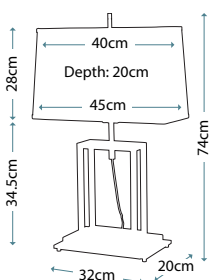

ATLAS
ATLAS/TL

Brushed Brass and Black with White Marble base completed with a Black tapered rectangular shade with Gold faux silk lining and trim.

Max. Wattage: 1 x 60W E27