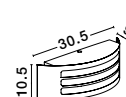

[ZENITH]
713113

Dark Gray Aluminium
White Acrylic Diffuser
LED E27 1x12 Watt IP44
220-240 Volt
Bulb Excluded
L: 30.5 W: 9 H: 10.5 cm