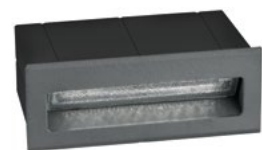

[KRYPTON]
726401

Dark Gray Aluminium
LED 3 Watt 270Lm 3000K
CRI>80 220-240 Volt 50Hz
Beam Angle 15° IP54
L: 11 W: 6 H: 7 cm
Cut Out: 10.2 x 6.5 cm

[KRYPTON]
726405

White Aluminium
LED 3 Watt 270Lm 3000K
CRI>80 220-240 Volt 50Hz
Beam Angle 17° IP54
L: 13.5 W: 8 H: 5.5 cm
Cut Out: 12.7 x 4.5 cm