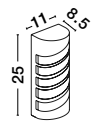

**[LUPO
9926617]**