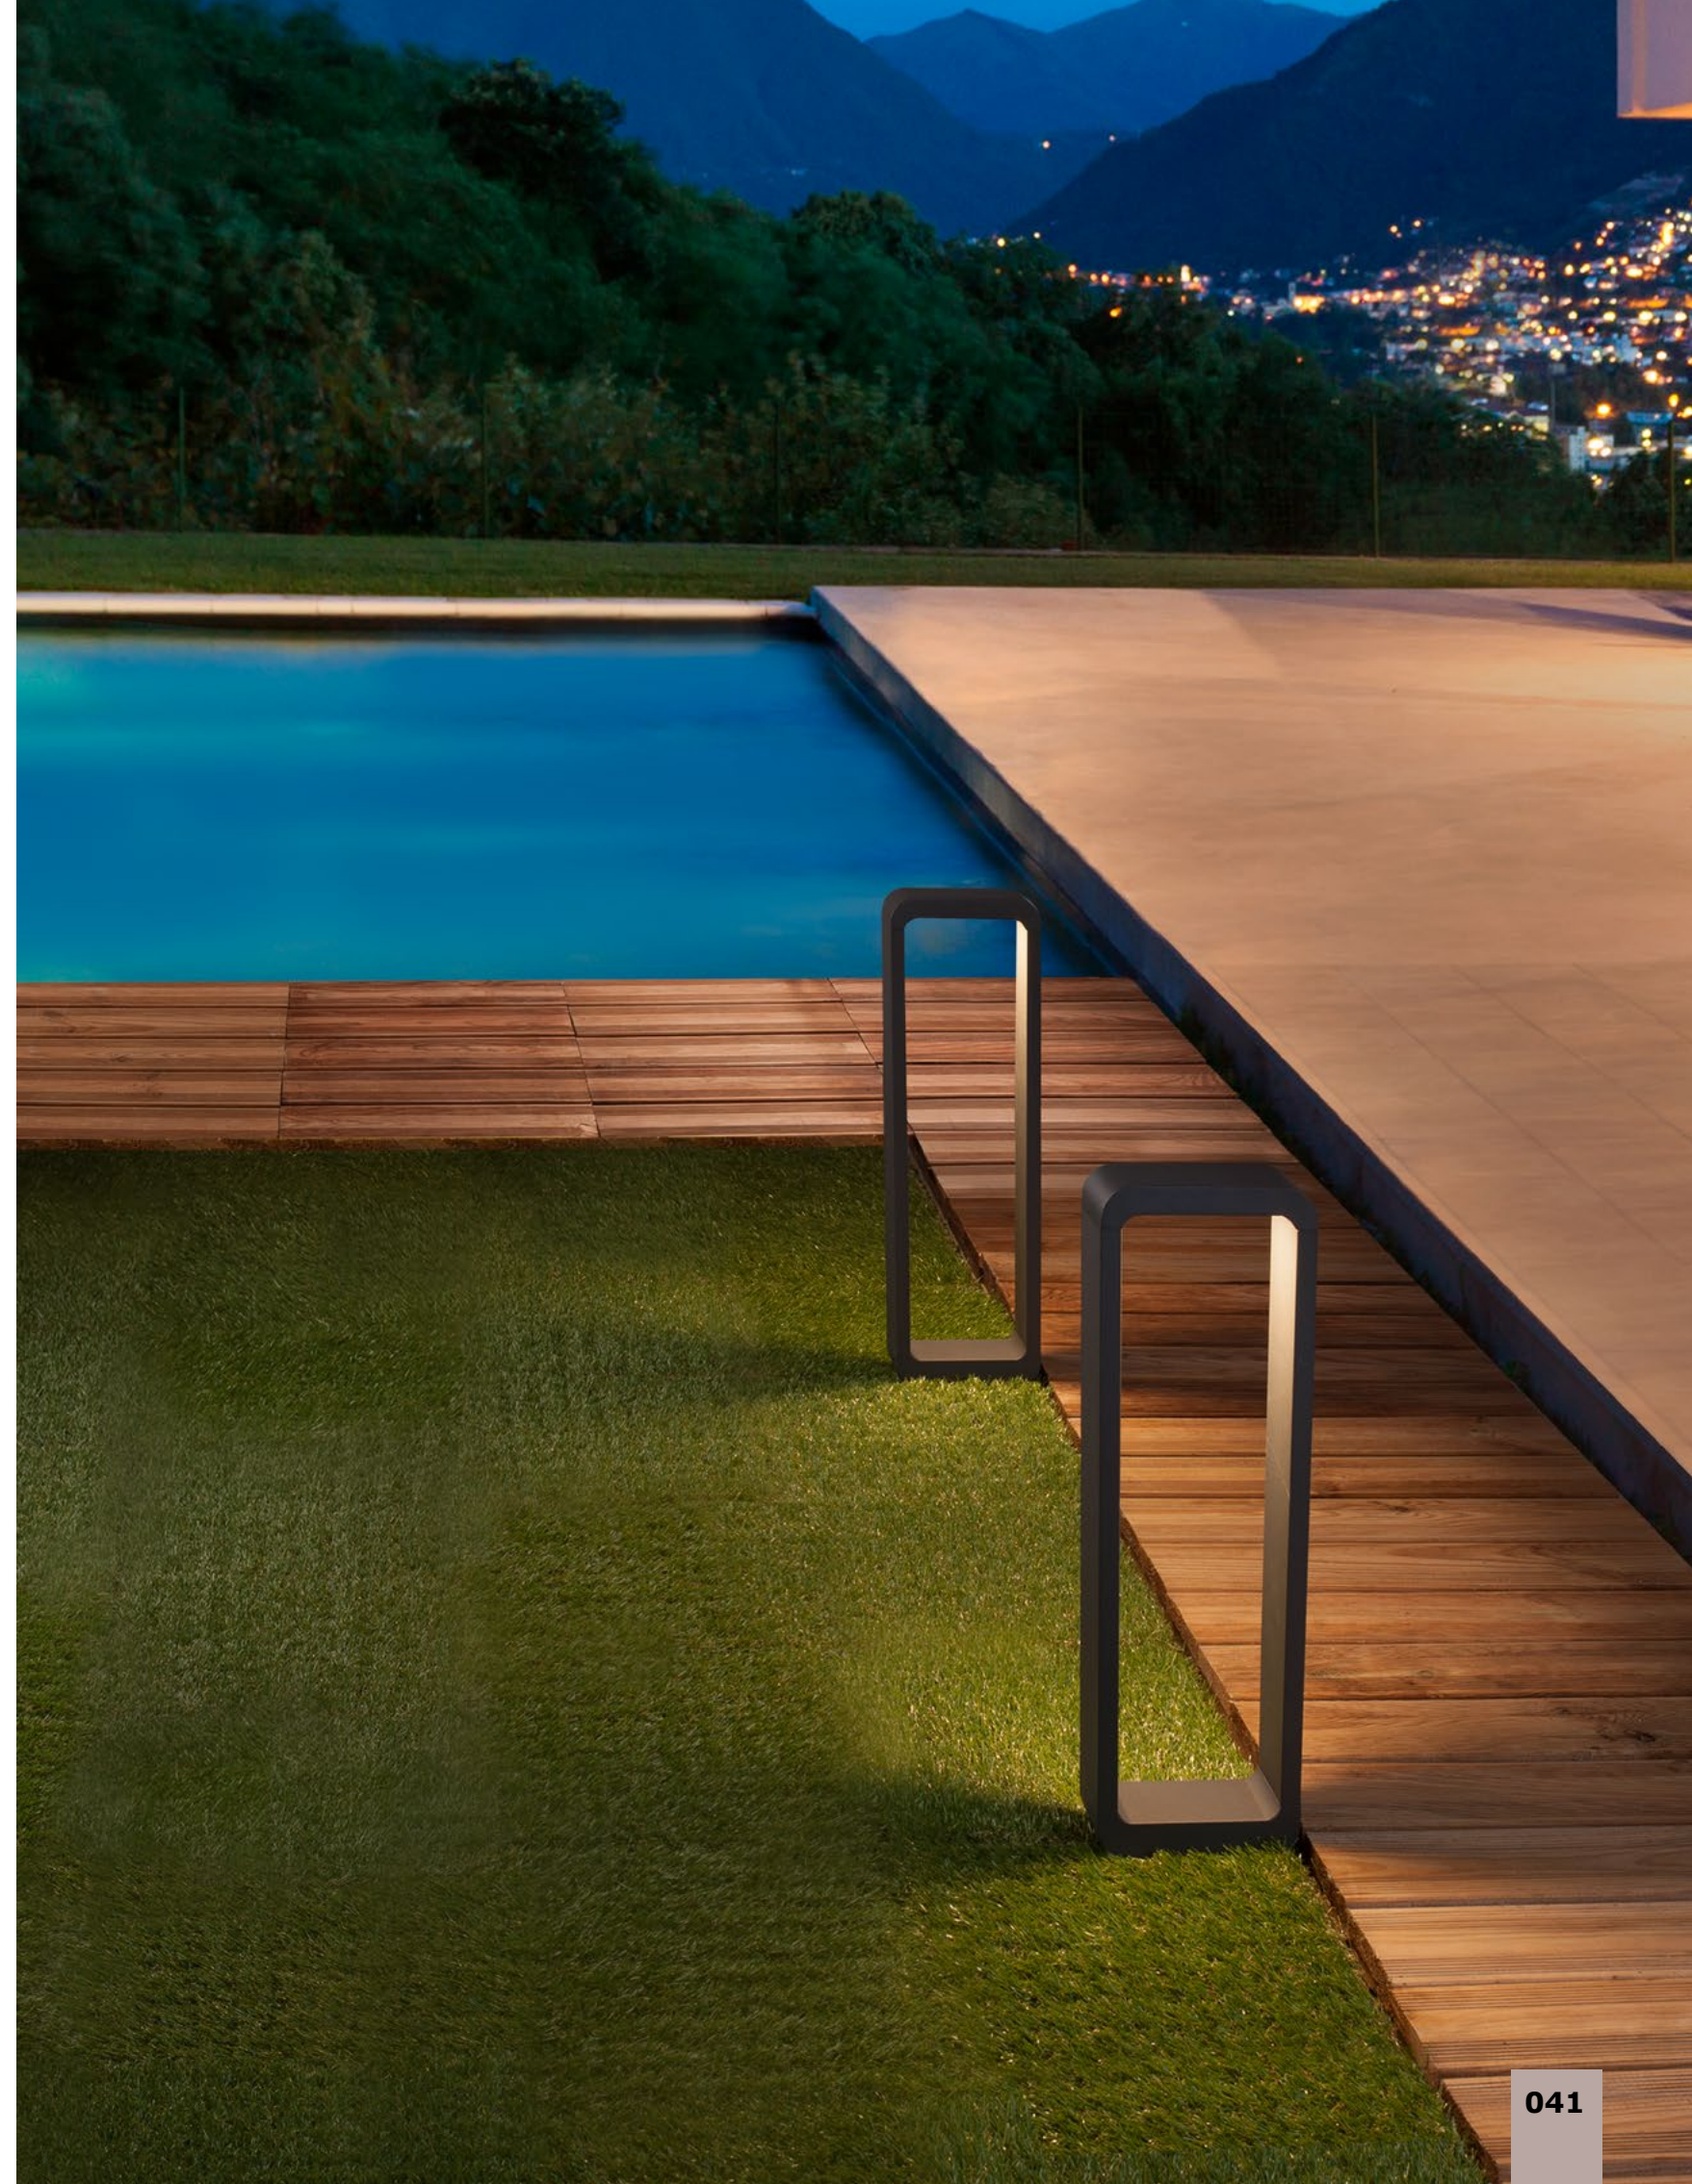

[NED]
9104022

Dark Gray Aluminium
Glass Diffuser
LED 6 Watt 480Lm 3000K
CRI>80 220-240 Volt 50Hz
Beam 38° IP54
L: 15 W: 6 H: 50 cm

[NED]
9104021

Dark Gray Aluminium
Glass Diffuser
LED 2x6 Watt 960Lm 3000K
CRI>80 220-240 Volt 50Hz
Beam 2x38° IP54
2 Sides Light
L: 28 W: 19 H: 6 cm