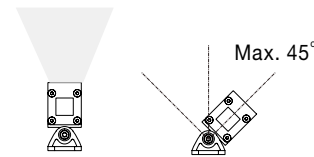

INSTALLATION