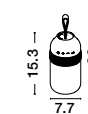

IP20 PORTABLE / MUSIC 

USB CHARGER

[MAYA]
9180322

Dimmable
Gray & White ABS & Iron
Silicone Rubber
LED 1.5 Watt 30Lm 3000K
Battery / USB Wire IP20
D: 7.7 H: 15-23 cm

[MAYA]
9180321

Dimmable
Black & White ABS & Iron
Silicone Rubber
LED 1.5 Watt 30Lm 3000K
Battery / USB Wire IP20
D: 7.7 H: 15-23 cm