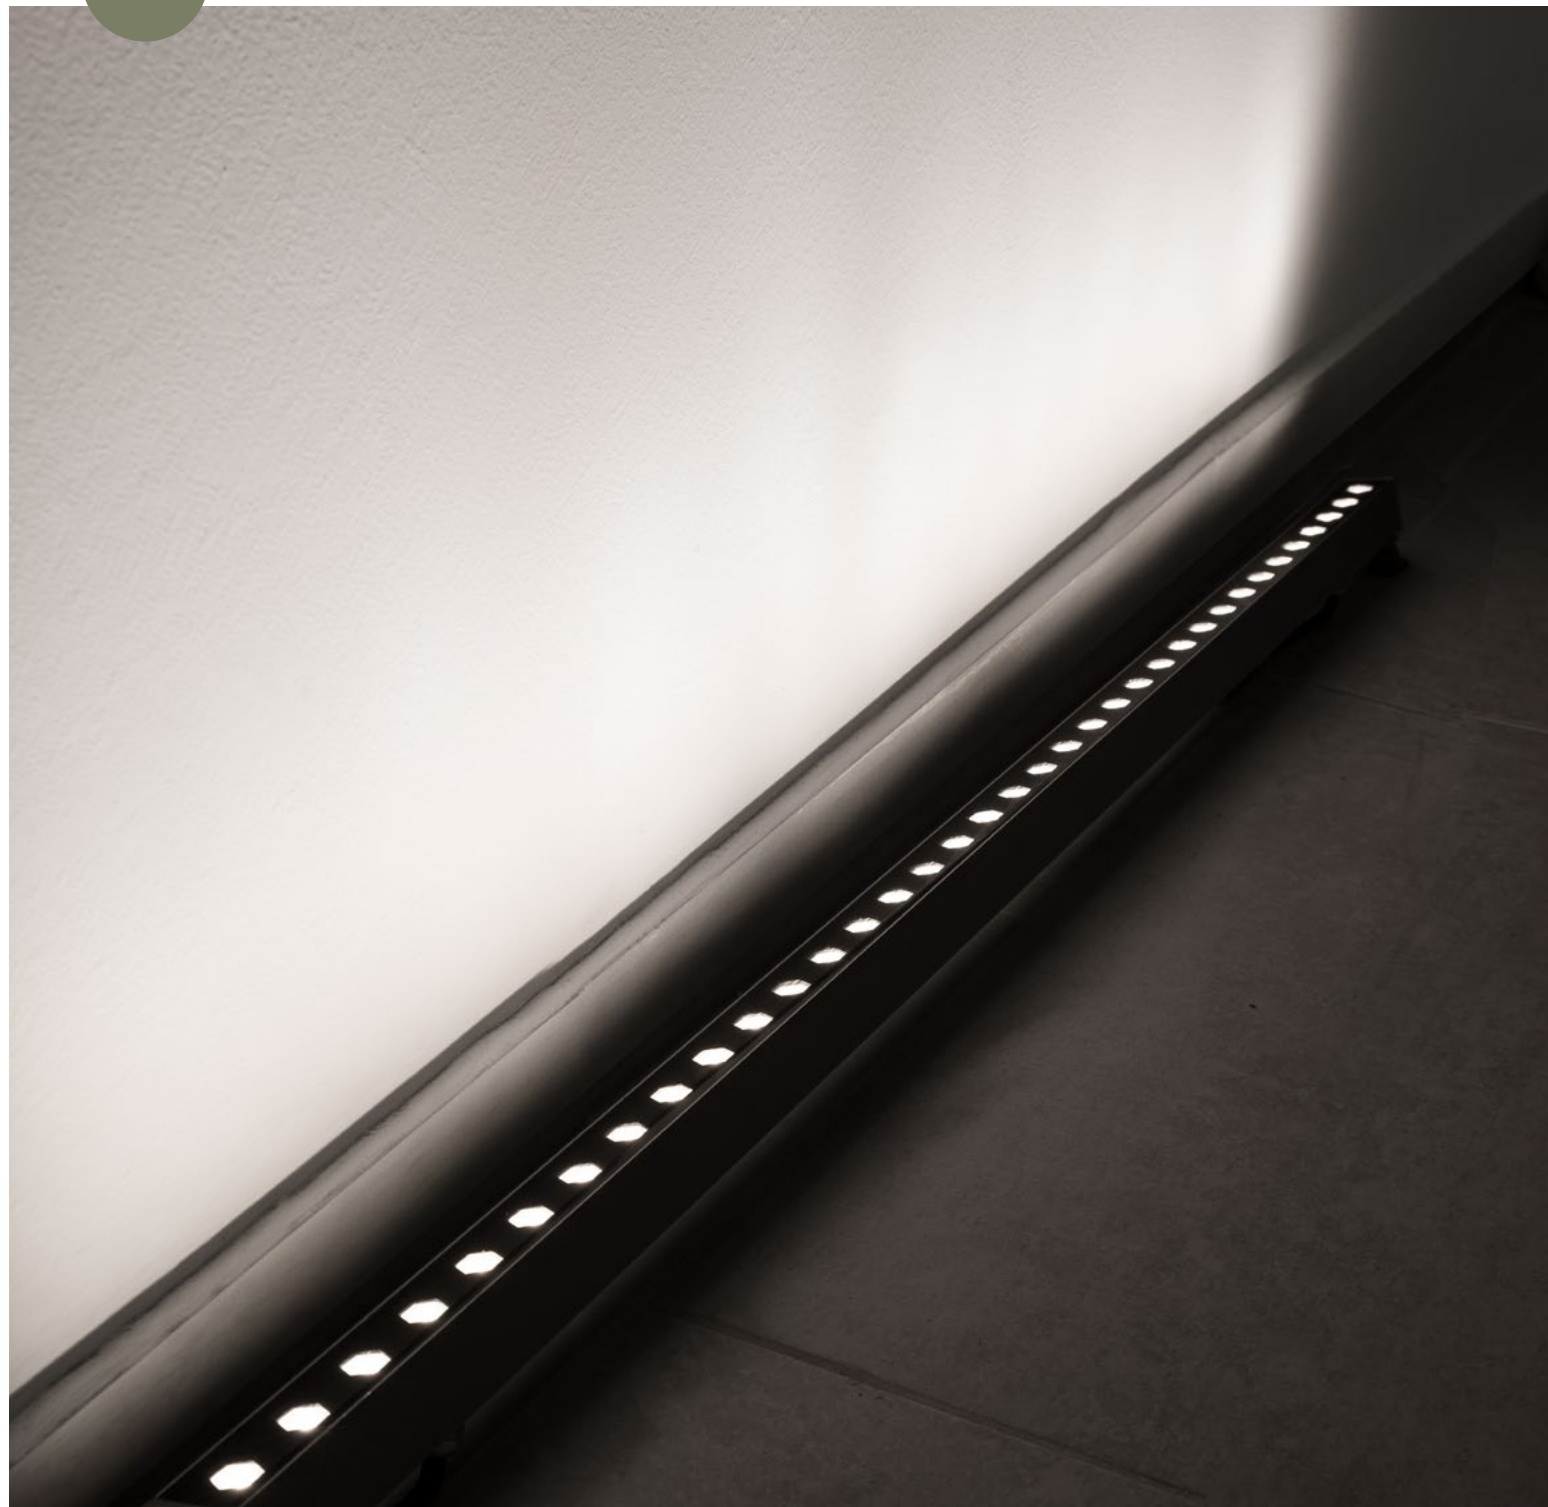

IP67 WATERPROOF / ULTRA THIN / 7°

[ALP]
9010009

Sandy Black Aluminium & Glass
LED Chip Cree 2x10 Watt 1200Lm
CRI>80 220-240 Volt 50Hz 3000K
Beam Angle 7° IP67
D: 5.5 W: 7 H: 17 cm

[ALP]
9010008

Sandy Black Aluminium & Glass
LED Chip Cree 10 Watt 600Lm
CRI>80 220-240 Volt 50Hz 3000K
Beam Angle 7° IP67
D: 5.5 W: 7 H: 10 cm