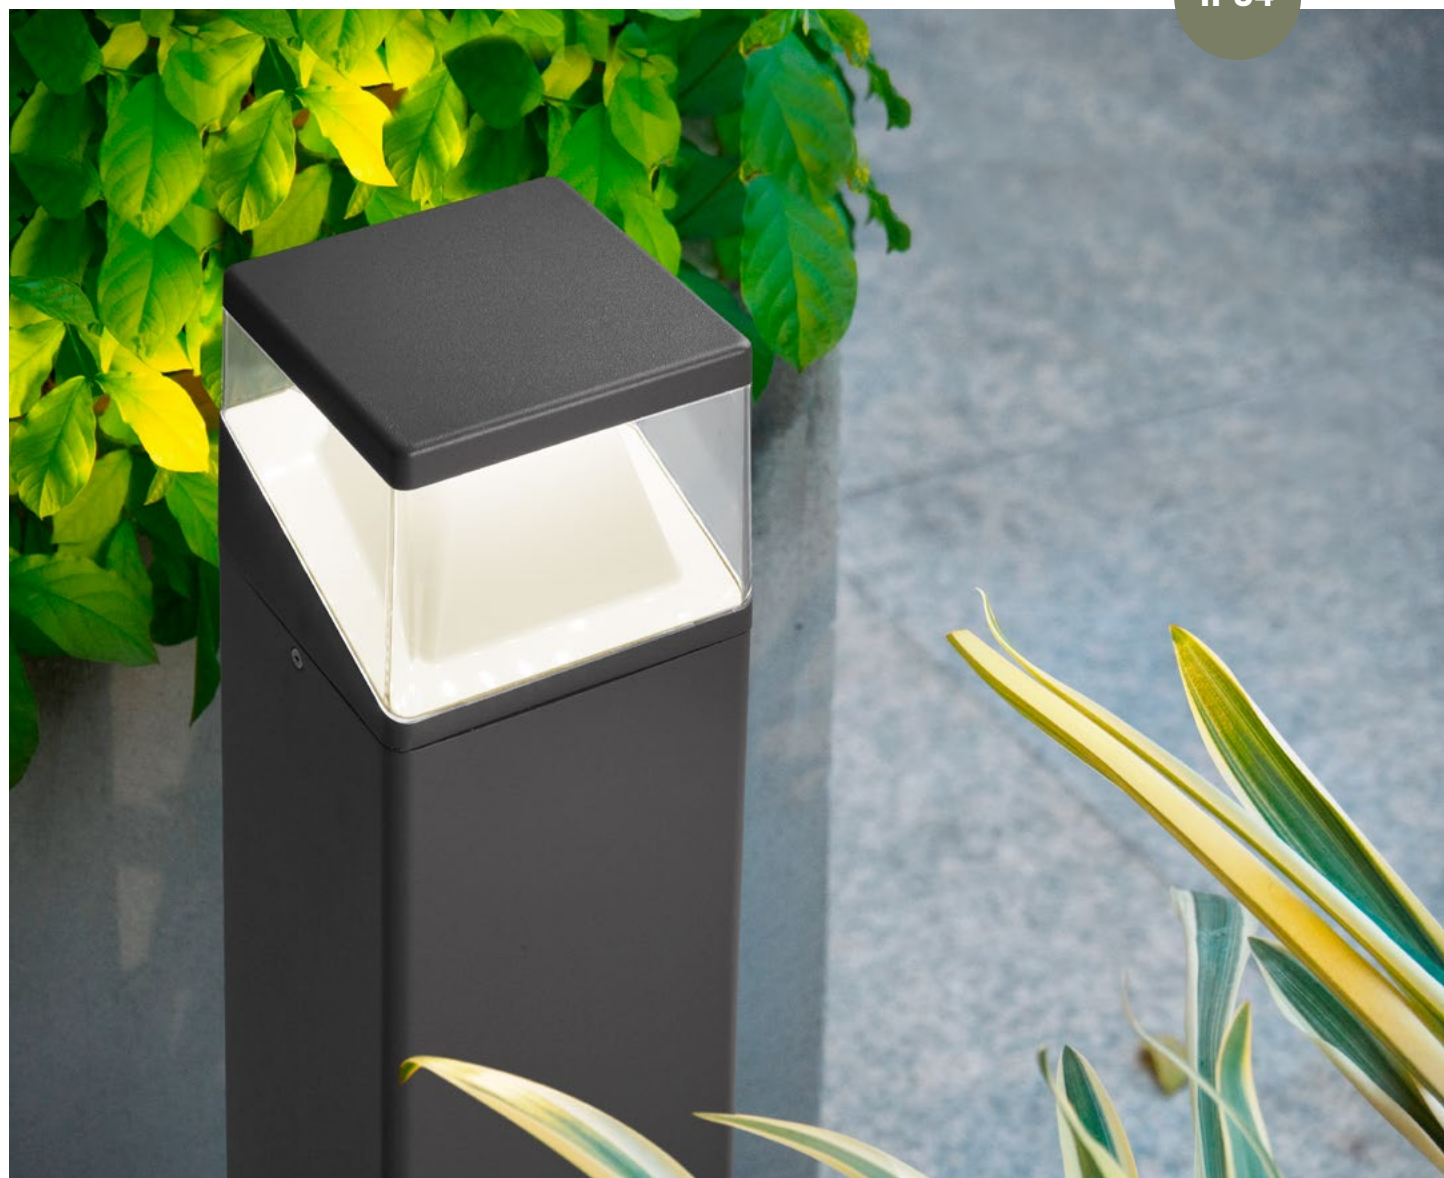

[LOCK]
813101

Aluminium Dark Gray
White & Clear Acrylic Diffuser
LED 12 Watt 960Lm
CRI>80 220-240 Volt 50Hz
Beam 45° IP54 3000K or 4000K
AC Driver Included
L: 13.5 W: 16 H: 20 cm

IP54