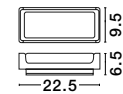

**[KEEN
9160081]**