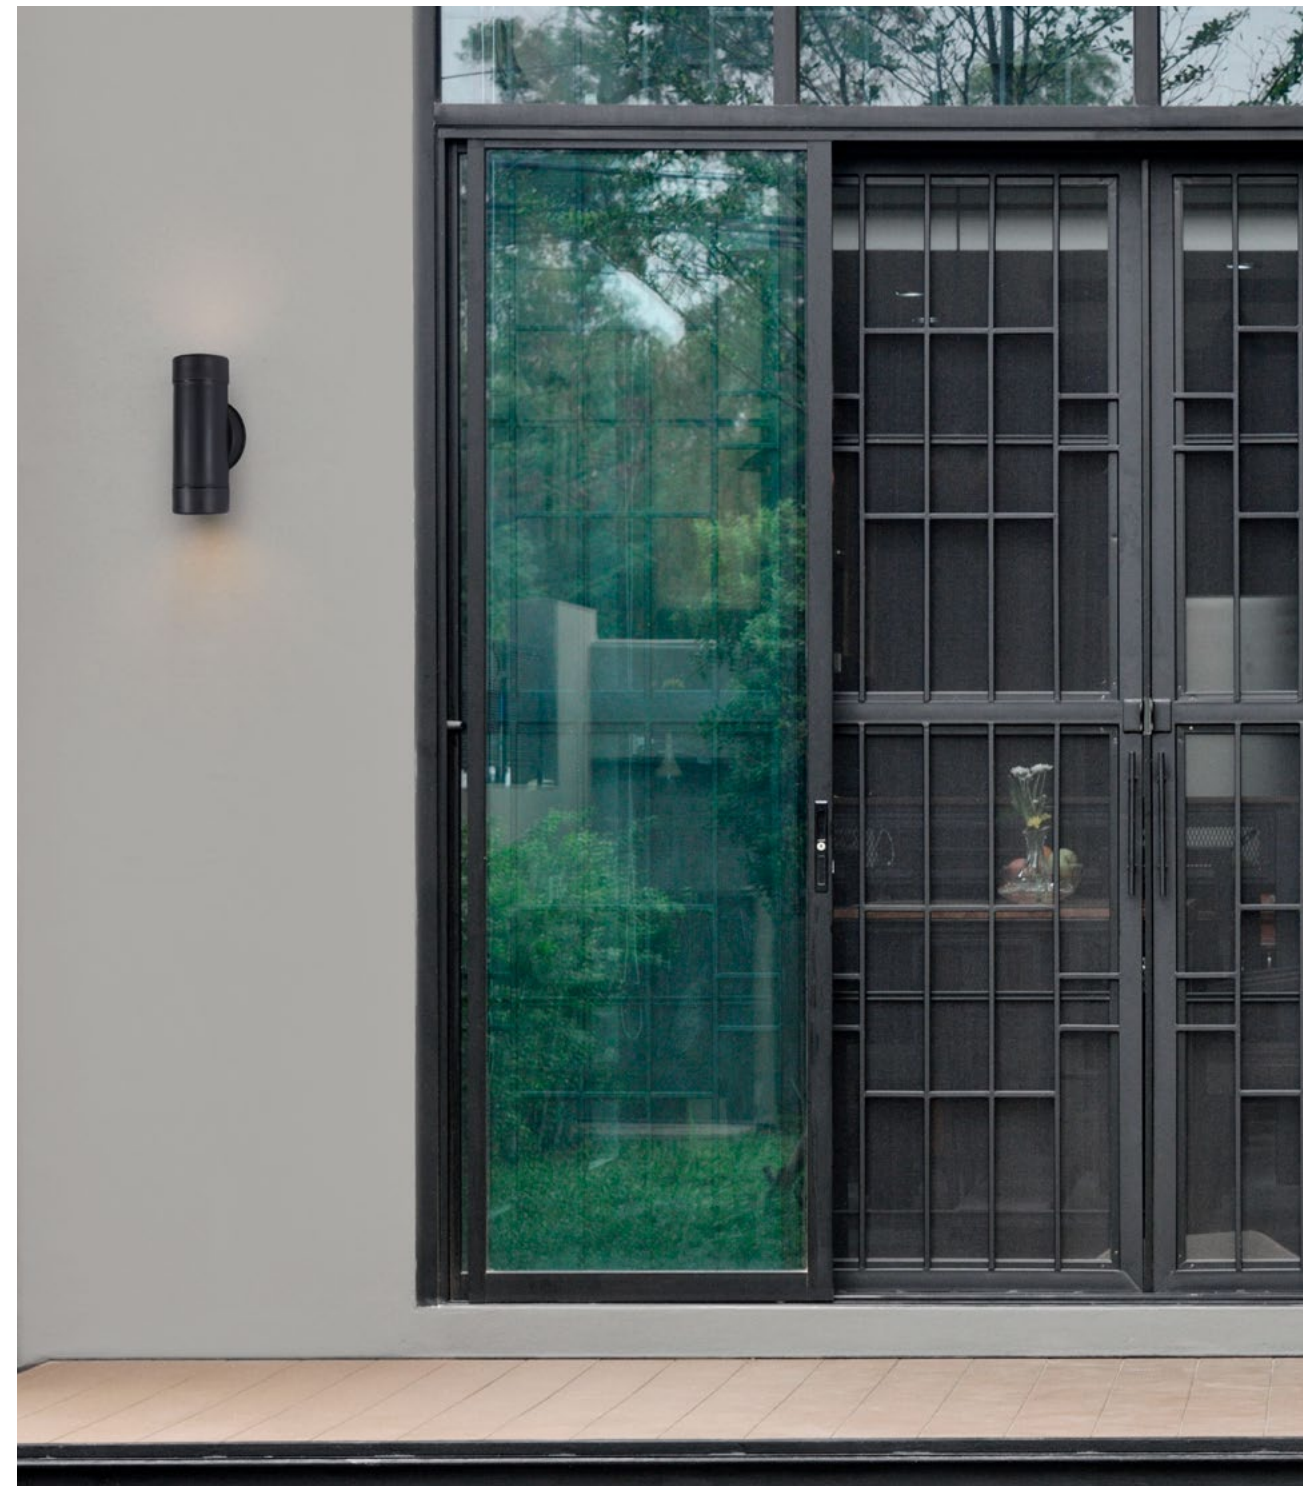

[LIMBIO]
9010622

Black ABS
Glass Diffuser
LED GU10 2x7 Watt
Bulb Excluded IP44
Light Up & Down
D: 8 W: 8.5 H: 16 cm

[LIMBIO]
9010621

White Acrylic
Glass Diffuser
LED GU10 2x7 Watt
Bulb Excluded IP44
Light Up & Down
D: 8 W: 8.5 H: 16 cm