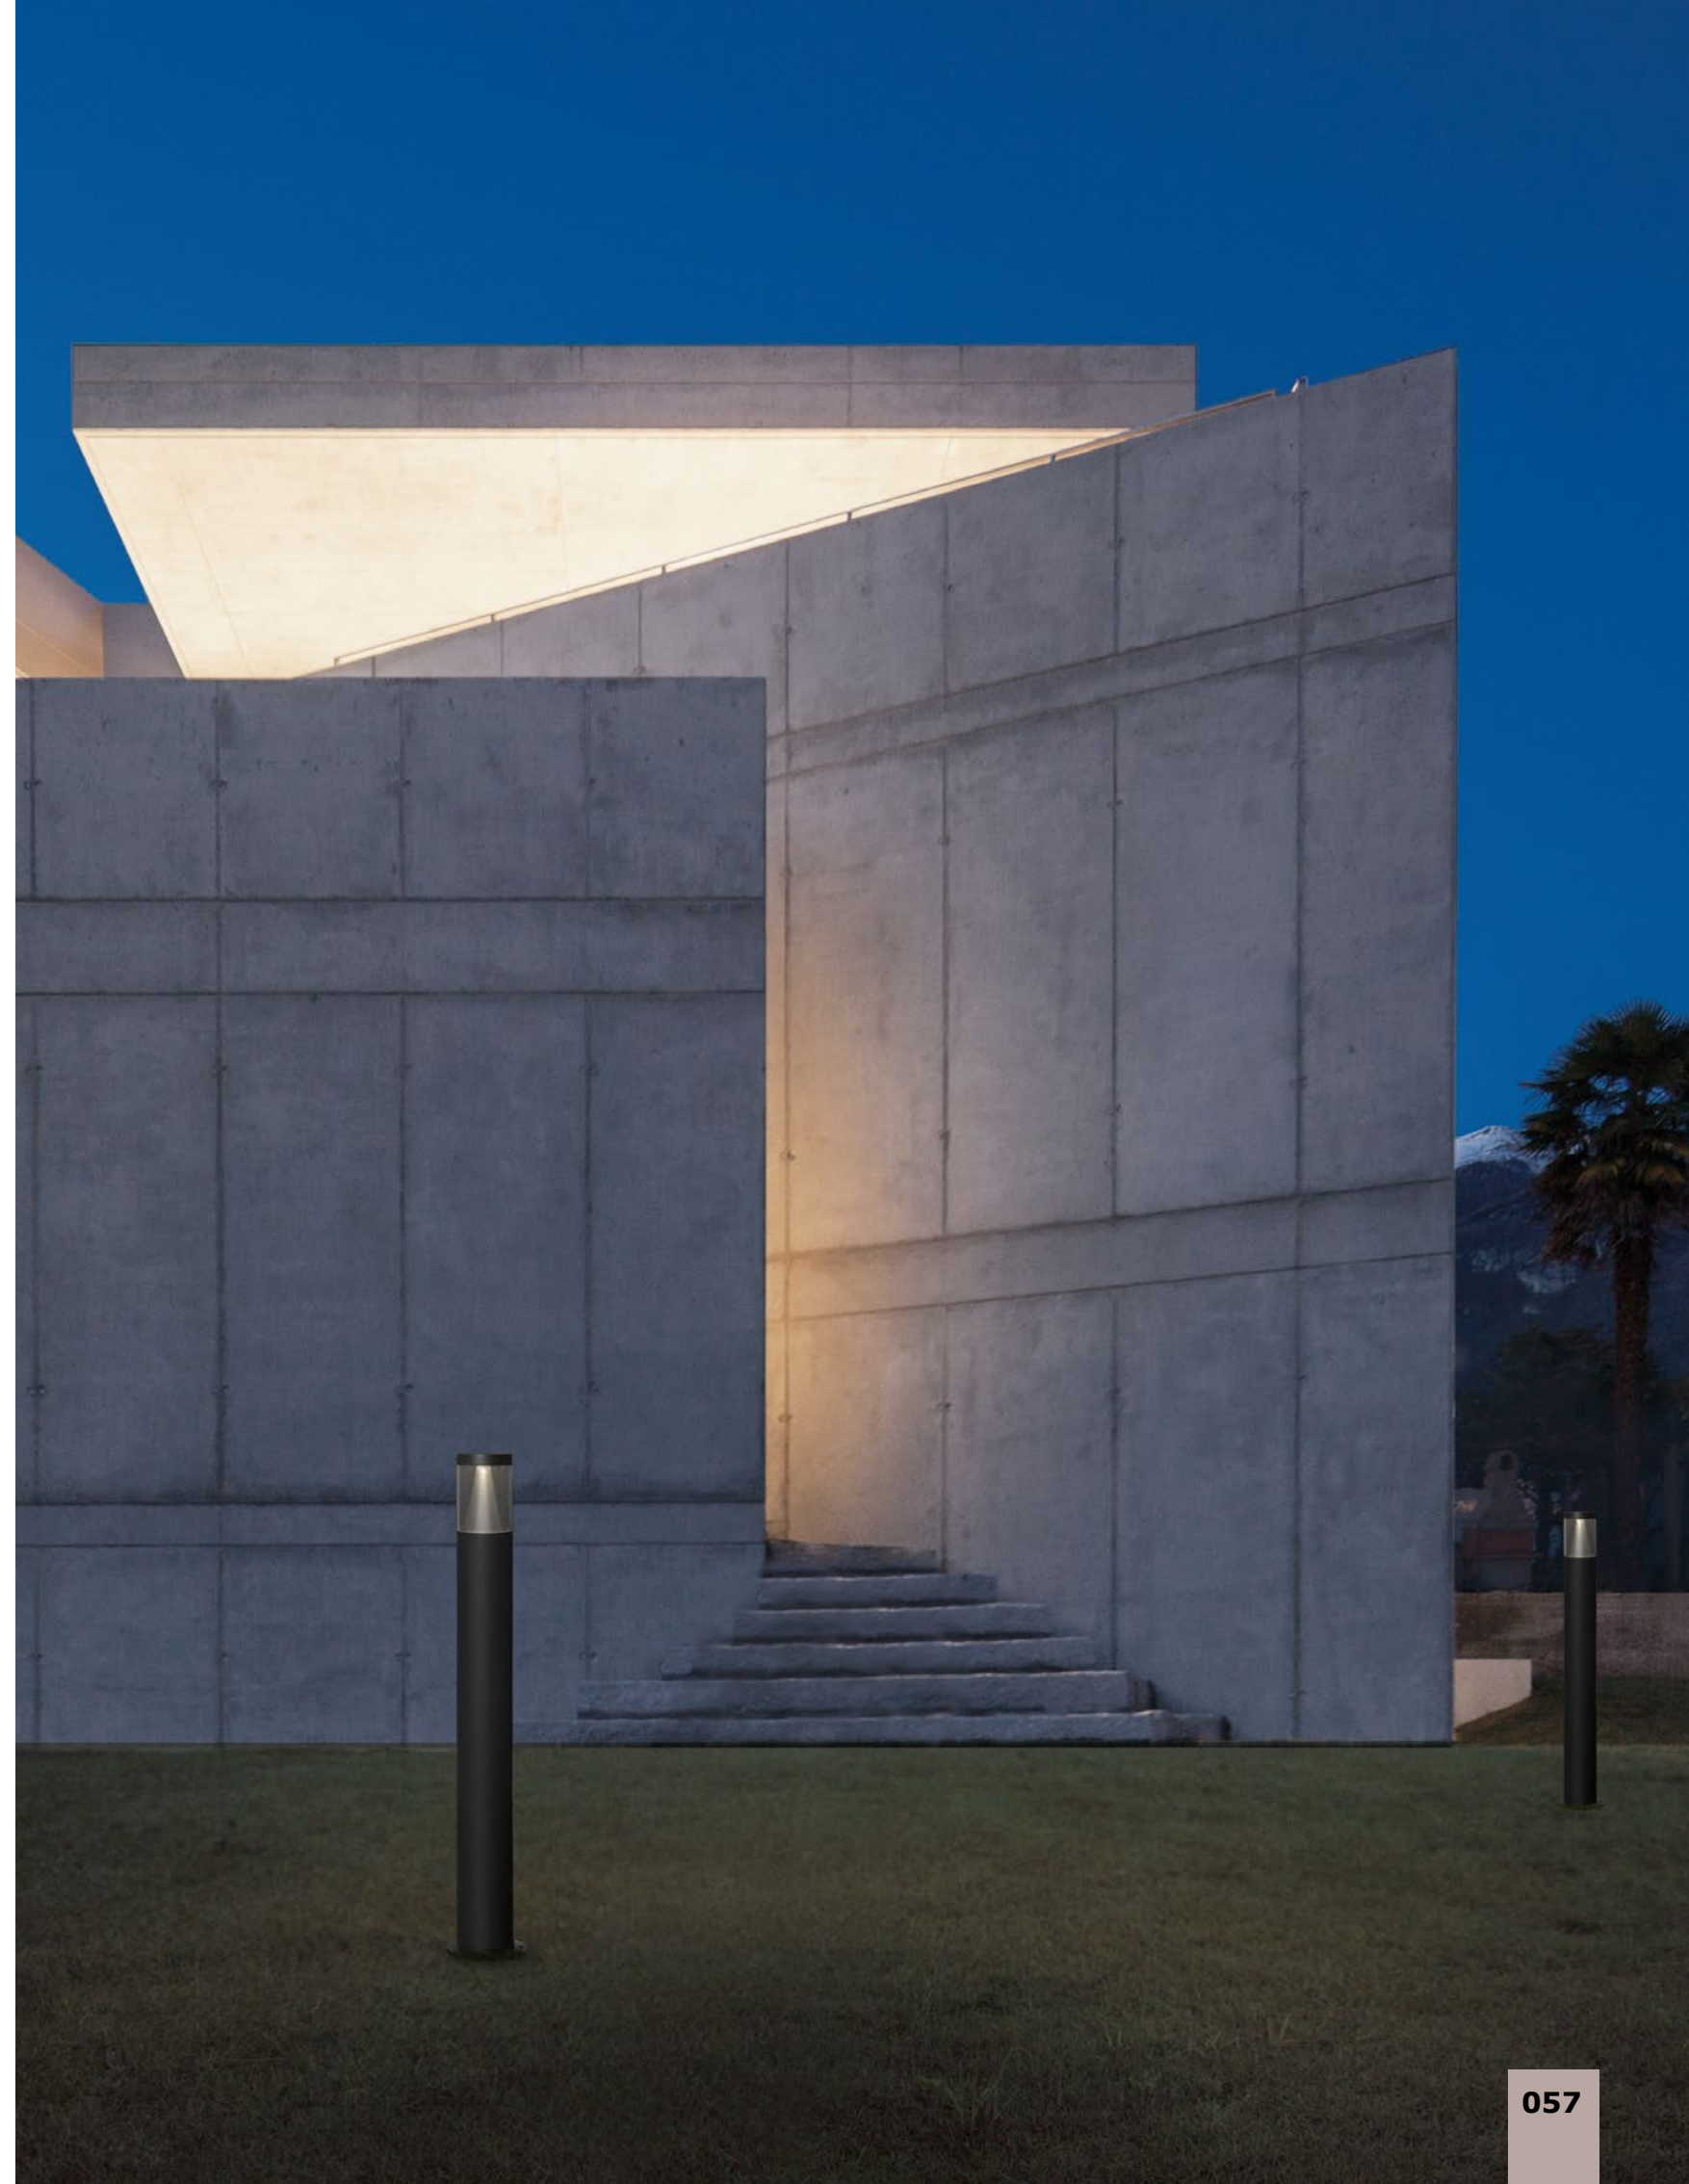

IP54

IP65

**[ROCK
9905025]**

Sandy Black Aluminium
Silver Aluminium & Clear Acrylic
LED 10 Watt 760Lm 3000K
CRI>80 220-240 Volt
Beam Angle 120° IP65
D: 9 H: 43 cm

**[ROCK
9905024]**

Sandy Black Aluminium
Silver Aluminium & Clear Acrylic
LED 10 Watt 760Lm 3000K
CRI>80 220-240 Volt
Beam Angle 120° IP65
D: 9 H: 83 cm