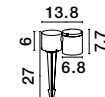

[FOCUS]
9279111

Black Aluminium
Glass Diffuser
LED GU10 1x7 Watt
100-240 Volt IP54
Bulb Excluded
D: 6.8 W: 13.8 H: 27 cm