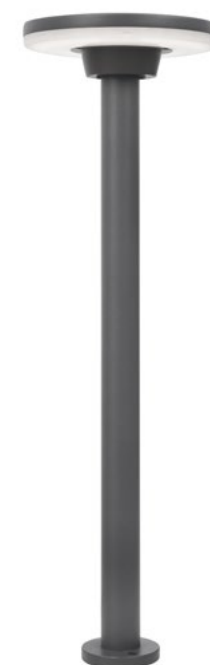

[SUITE]
9297191

Black Aluminium & Acrylic
LED 10 Watt 485Lm 3000K
CRI>80 100-240 Volt 50Hz
Beam 140° IP54
D: 15 W: 5 cm

[SUITE]
859438

Dark Gray Aluminium & Acrylic
LED 10 Watt 485Lm 3000K
CRI>80 100-240 Volt 50Hz
Beam 140° IP54
D: 15 W: 5 cm