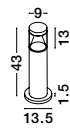

IP54

IP65

**[ROCK
9905025]**

Sandy Black Aluminium
Silver Aluminium & Clear Acrylic
LED 10 Watt 760Lm 3000K
CRI>80 220-240 Volt
Beam Angle 120° IP65
D: 9 H: 43 cm

**[ROCK
9905024]**

Sandy Black Aluminium
Silver Aluminium & Clear Acrylic
LED 10 Watt 760Lm 3000K
CRI>80 220-240 Volt
Beam Angle 120° IP65
D: 9 H: 83 cm