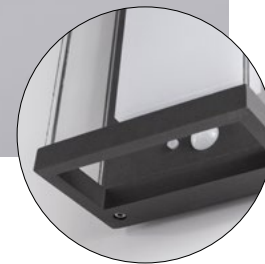

IP65

**[BAY
9120711]**

Dimmable

Anthracite Die-Casting Aluminium
Clear Glass & Acrylic Diffuser
LED 1.5 Watt 152Lm 3000K
CRI>80 200-240 Volt
Beam Angle 87° IP65
Solar / Switch On/Off
L: 12.6 W: 8.3 H: 25.2 cm