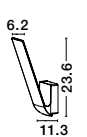

[VITORIA]
8401030

Dark Gray Aluminium
LED 6 Watt 300Lm 3000K
CRI>80 220-240 Volt 50Hz
Beam Angle 120° IP65
AC Driver Included
L: 6.2 W: 12 H: 23.6 cm