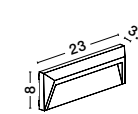

Dark Gray ABS
LED 1.6 Watt
100Lm 3000K IP65
CRI>80 100-220 Volt 50Hz
RC Driver Included
L: 23 W: 3.3 H: 8 cm

[LUTON]
8403626