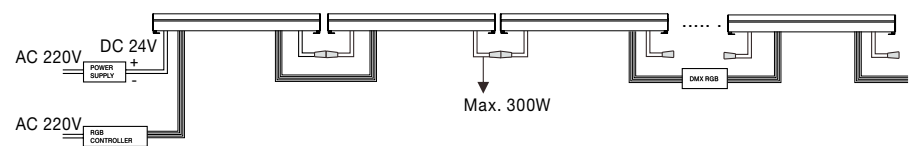

DMX CONTROLLER
Used to Control Max 1000 pcs

RGB

INSTALLATION

CONNECTION

IP67 WATERPROOF

Rotation 30°

[WALL WASHER]
9011161

Wall Washer
Sandy Black Aluminium & Glass
LED Chip Cree 36 Watt 3670Lm 3000K
CRI>80 DC24V Adjustable
Beam Angle 30° IP67
L: 100 W: 6.5 H: 12 cm
Max Power 300 Watt