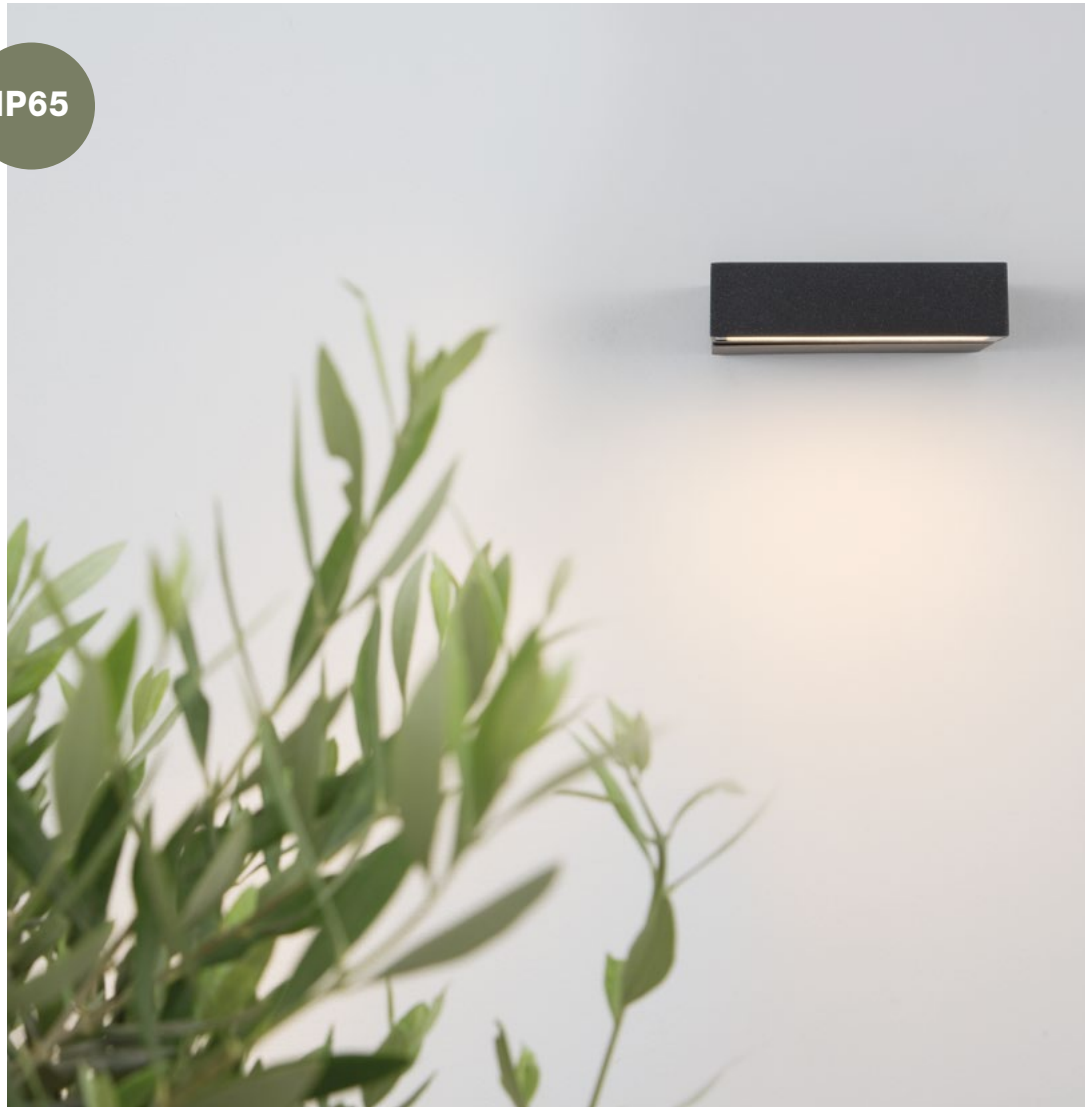

IP54

Adjustable

[AGILE]
833426

Dark Gray Die-Casting Aluminium
LED 13 Watt 480Lm 3000K
CRI>80 220-240 Volt 50Hz
Adjustable Beam Max 120° IP54
D: 15 W: 11.7 H: 15 cm

IP65

Rotating

[BRIN]
9160101

Anthracite Die-Casting Aluminium
Clear Glass
LED 10 Watt 298Lm 3000K
CRI>80 200-240 Volt
Beam Angle 101° IP65
L: 14 W: 14.5 H: 3.5 cm