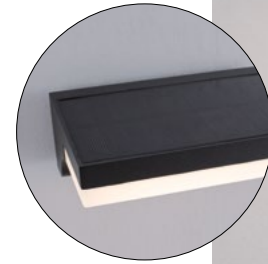

**[DYN
9190101]**

Dimmable

Anthracite Die-Casting
Aluminium & Acrylic Diffuser
LED 1.5 Watt 152Lm 3000K
CRI>80 200-240 Volt
Beam Angle 110° IP65
Solar / Switch On/Off
L: 16 W: 11.5 H: 6 cm