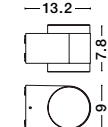

**[NUS
9200202]**

Black Die-Casting
Aluminium & Acrylic Diffuser
LED 2x4 Watt 480Lm 3000K
CRI>80 100-240 Volt
Beam Angle 120° IP54
Light Up & Down
L: 13.2 W: 9 H: 7.8 cm