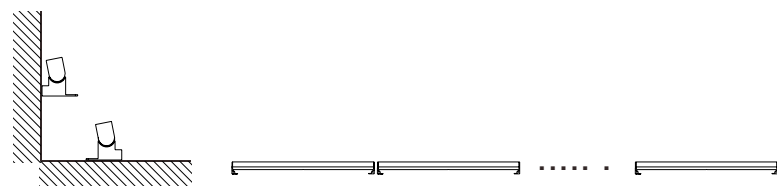

INSTALLATION