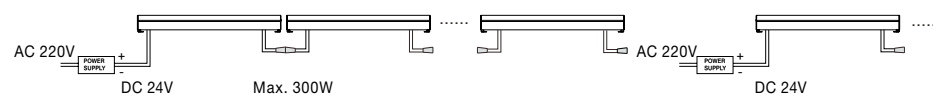

CONNECTION