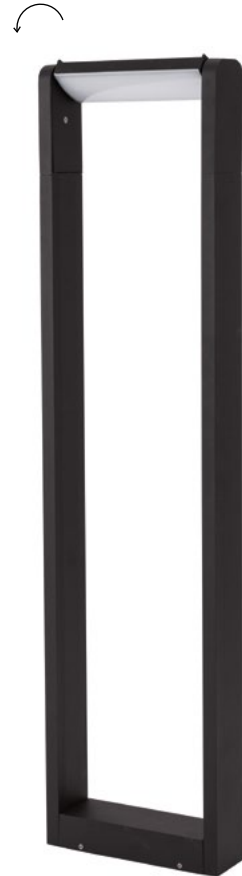

IP54

Rotating

[VOLVER]
9195062

Black Die-Casting Aluminium
Acrylic Diffuser
LED 6 Watt 480Lm 3000K
CRI>80 220-240 Volt
Beam Angle 150° IP54
L: 20 W: 11 H: 6 cm

Rotating

[VOLVER]
9195061

Black Die-Casting Aluminium
Acrylic Diffuser
LED 6 Watt 480Lm 3000K
CRI>80 220-240 Volt
Beam Angle 150° IP54
L: 20 W: 6 H: 80 cm