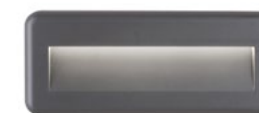

[PULSAR]
811201

Dark Gray ABS
LED 2 Watt 160Lm 3000K
CRI>80 220-220 Volt 50Hz
Beam Angle 29° IP54
AC Driver Included
L: 12 W: 3 H: 12 cm

[PULSAR]
812102

Dark Gray ABS
LED 4 Watt 320Lm 3000K
CRI>80 220-220 Volt 50Hz
Beam Angle 38° IP54
AC Driver Included
L: 23 W: 3 H: 10 cm