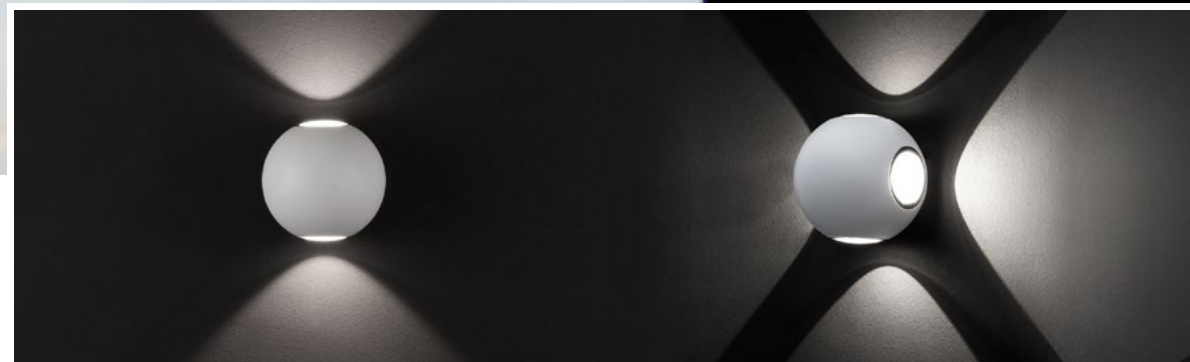

IP54

[COMO]
726217

Sandy White Aluminium & Glass
LED 2x5 Watt 560Lm 3000K
CRI>80 220-240 Volt 50Hz
Beam Angle 2x51° IP54
D: 11 W: 8.5 cm
Light in 2 directions

[COMO]
852436

Sandy White Aluminium & Glass
LED 4x1 Watt 265Lm 3000K
CRI>80 220-240 Volt 50Hz
Beam Angle 4x51° IP54
D: 11 W: 8.5 cm
Light in 4 directions