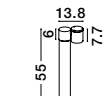

[FOCUS]
9279112

Black Aluminium
Glass Diffuser
LED GU10 1x7 Watt
100-240 Volt IP54
Bulb Excluded
D: 6.8 W: 13.8 H: 55 cm