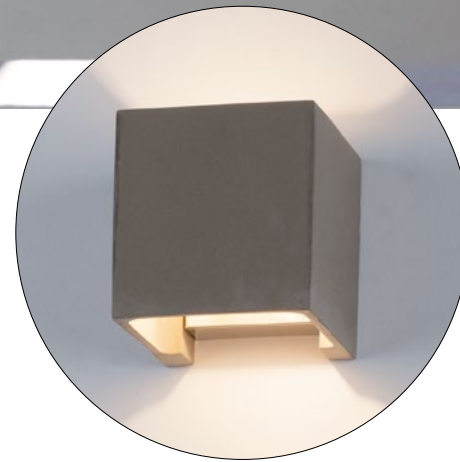

[CADMO]
71615601
Concrete & Aluminium
LED G9 1x5 Watt
220-240 Volt IP54
Light Up & Down
L: 13 W: 13 H: 13 cm